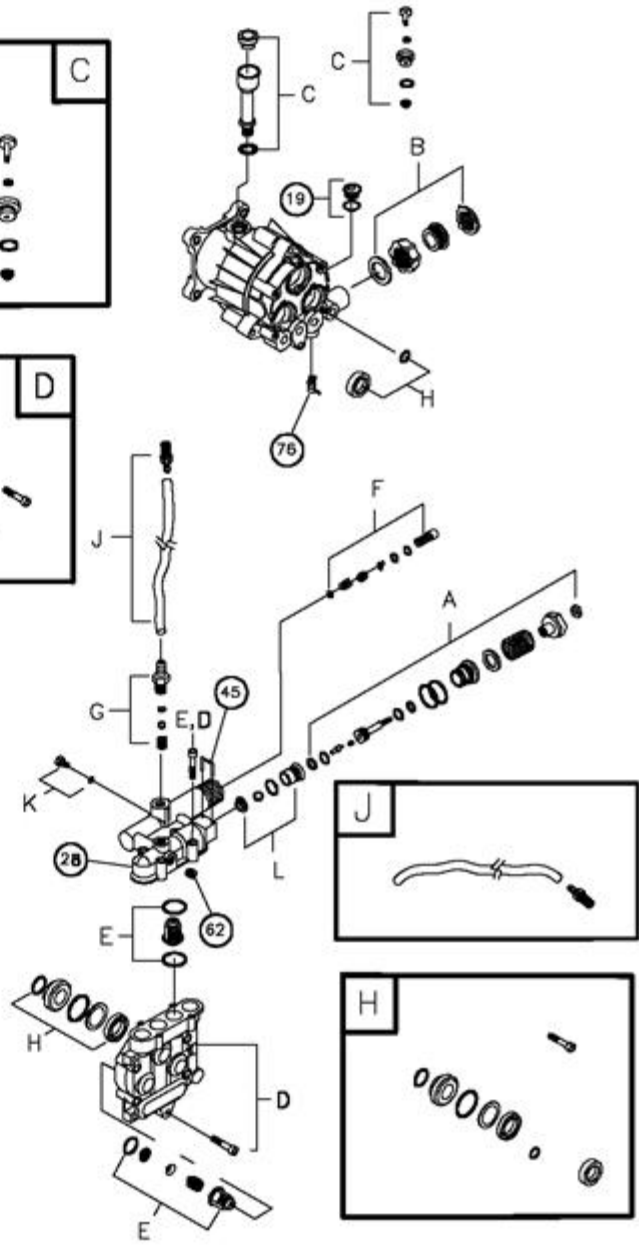

Ref #	Part #	Description	Qty	Context Note	Foot Note
1	196134GS	ASSY, Base			
2	B194718GS	HANDLE			
3	194485GS	ASSY, Billboard/Decal			
4	196006GS	HOSE			
5	192318GS	KIT, Engine Mounting Hardware			
6	192317GS	KIT, Wheel			
	191267MGS	Axle			
	191265GS	E-Ring			
7	192310GS	KIT, Vibration Mount			
8	198347GS	ASSY, Pump			
	194298GS	Valve, Thermal Relief			
	23139DGS	Key			
9	192309GS	KIT, Hook, Base			
10	194264GS	KIT, Hook, Handle			
11	192131GS	KIT, Pump Mounting Hardware			
12	B3263GS	GUN			
13	188792AGS	ASSY, Wand			
14	94804GS	ORFICE			
15	B2203GS	KIT, Handle Connector			
16	193308AGS	ASSY, Wand Turbo			
900		ENGINE		Contact Engine Manufacturer	
	194489GS	MANUAL, Operator`s		Not Illustrated	
	MS3430	MANUAL, Engine		Not Illustrated	
	6048	KIT, O-Ring Maintenance		Not Illustrated	
	695755	KNOB, Throttle		Not Illustrated	
	194571GS	KIT, Decals		Not Illustrated	
	6039	PUMP SAVER		Optional Accessory	