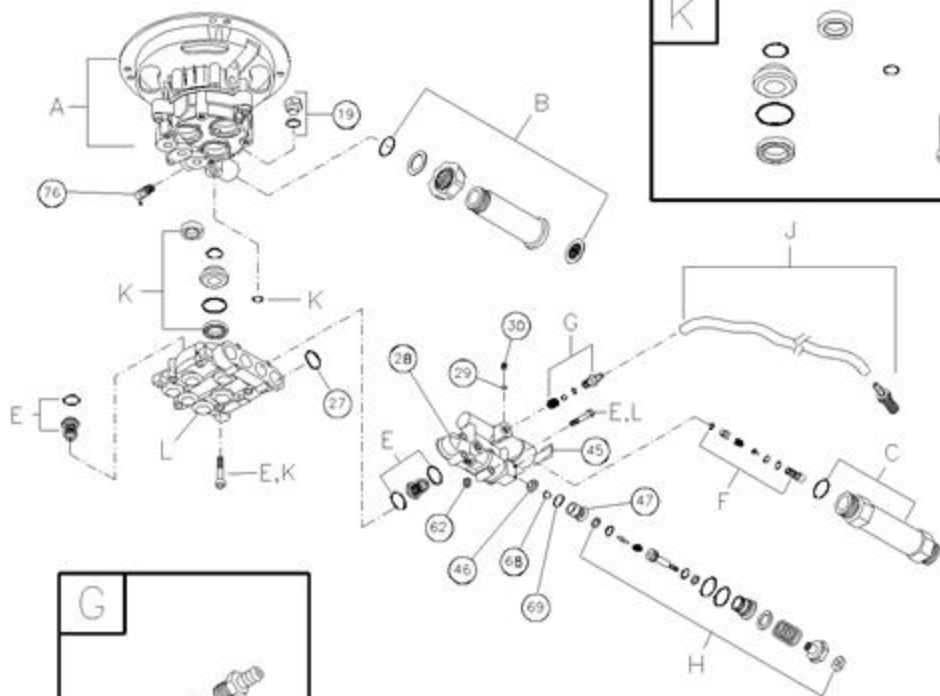

Ref #	Part #	Description	Qty	Context Note	Foot Note
1	M194908GS	BASE			
2	192308GS	KIT, Pump/Engine Mounting Hardware			
3	194298GS	VALVE, Thermal Relief			
4	196006GS	HOSE			
5A	194216GS	ASSY, Pump		(NLA - Order Ref. No. 5B)	
5B	706385	ASSY, Pump			
6	194344DGS	ASSY, Wand Hi - Lo			
7	193609DGS	ORIFICE			
8	193482GS	GUN			
10	23139GS	KEY			
12	195175GS	KIT, Chem Connector 90° w/Barb			
900	-----	* ENGINE			* Contact engine manufacturer for parts & service.
--	195351GS	KIT, Decals			
--	195062GS	MANUAL, Owners			
--	MS5373	MANUAL, Engine			
--	191922GS	KIT, O-Ring Maintenance			
--	95456GS	CONNECT, Quick, Male			
--	96016GS	CONNECT, Quick, Female			

Ref #	Part #	Description	Qty	Context Note	Foot Note
19	190571GS	CAP, Oil			
28	190627GS	MANIFOLD			
29	190575GS	O-RING, 4 X 2			
30	190576GS	SCREW			
45	190578GS	PIN			
46	190629GS	VALVE, Seat Plate, Plastic			
47	190630GS	VALVE, Seat, Plastic			
62	190581GS	CAP, 1/8			
68	190582GS	BALL, 7mm SS			
69	190584GS	O-RING, 9.25 x 1.78			
76	194298GS	THERMAL RELIEF			
A	NSP	ASSY, CASE, PISTON		Service kit includes all parts shown within the box.	
B	190632GS	KIT, WATER INLET, ALUM		Service kit includes all parts shown within the box.	
C	190634GS	KIT, OUTLET, ALUM		Service kit includes all parts shown within the box.	
E	190591GS	KIT, CHECK VALVES		Service kit includes all parts shown within the box.	
F	190592GS	KIT, INLET CHECK		Service kit includes all parts shown within the box.	
G	190593GS	KIT, CHEMICAL INJECTION		Service kit includes all parts shown within the box.	
H	190628GS	KIT, UNLOADER STEM		Service kit includes all parts shown within the box.	
J	189971GS	KIT, CHEMICAL HOSE		Service kit includes all parts shown within the box.	
K	190636GS	KIT, SEAL SET		Service kit includes all parts shown within the box.	
L	NSP	KIT, HEAD ALUM		Service kit includes all parts shown within the box.	