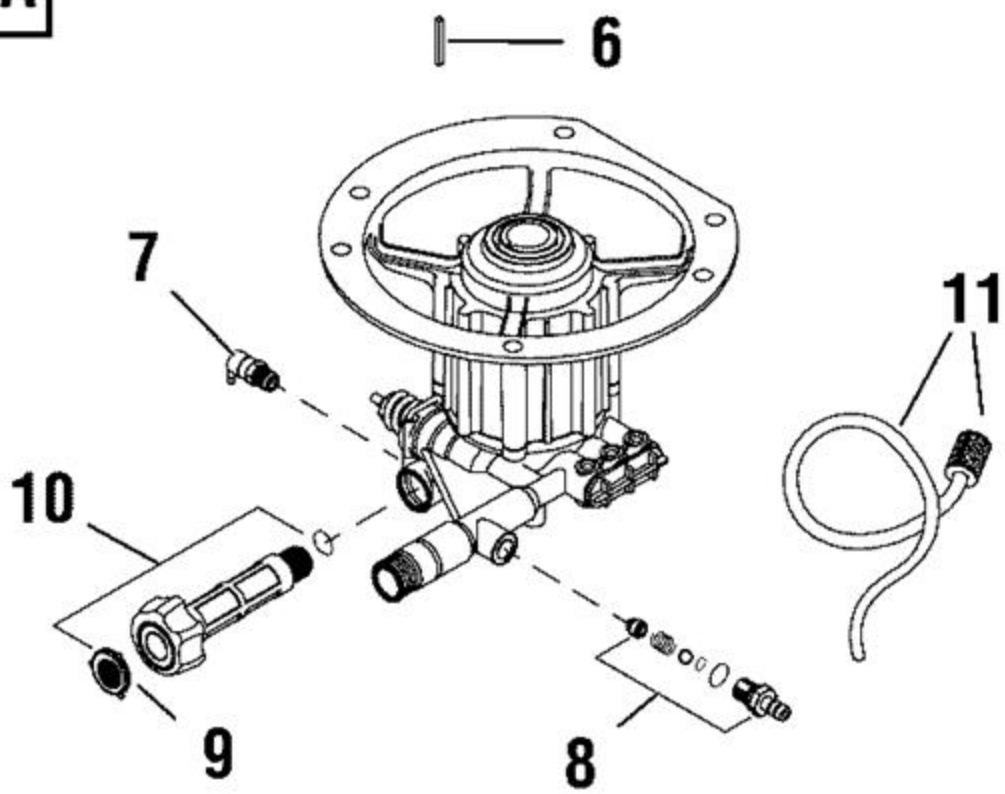

Ref #	Part #	Description	Qty	Context Note	Foot Note
1	202791GS	Base, w/Mounts			
2	Y199110GS	Handle			
3	202792GS	Kit, Billboard Assy w/Decal & Clips			
--	195964GS	Clips, Tree			
--	30809GS	Grommet			
5A	206383GS	Pump		(NLA - Order Ref. No. 5B)	
5B	706384	Pump			
11	202483GS	Kit, Wheel			
--	203872GS	Axle			
--	200520GS	Cap, Hub			
--	192050GS	E-Ring			
12	202017GS	Hose			
13	202181GS	Kit, Nozzles			
--	198841GS	Nozzle, Soap			
--	201580AEGS	Nozzle, QC, Project Pro, Red			
--	201580XGS	Nozzle, QC, Project Pro, Orange			
--	201580RGS	Nozzle, QC, Project Pro, Yellow			
14	192310GS	Kit, Vibration Mount			
15	204627GS	Gun			
16	200595GS	Extension, QC			
17	192649GS	Kit, Pump Mounting Hardware			
18	B2203GS	Kit, Handle Connector			
900	-----	* Engine			* Contact engine manufacturer for parts & service.
--	194256GS	Kit, Tag/Warning Service		(Not Illustrated)	
--	BB3061BGS	Oil Bottle		(Not Illustrated)	
--	793973	Assy, Shroud/Label		(Not Illustrated)	
--	794693	Label, Warning		(Not Illustrated)	
--	202442GS	Decal, Shroud		(Not Illustrated)	
--	87815GS	Goggles		(Not Illustrated)	
--	6048	Kit, O-Ring Maintenance		(Optional Accessory - Not Included)	

Ref #	Part #	Description	Qty	Context Note	Foot Note
--	6039	Pump Saver		(Optional Accessory - Not Included)	

5A

Ref #	Part #	Description	Qty	Context	Note	Foot	Note
5A	206383GS	PUMP			(NLA)		
6	23139GS	Key					
7	208673GS	Valve, Thermal Relief					
8	200279GS	Kit, Chemical Injection					
9	B2384GS	Filter, Inlet					
10	200278GS	Kit, Water Inlet					
11	189971GS	Kit, Chemical Hose					