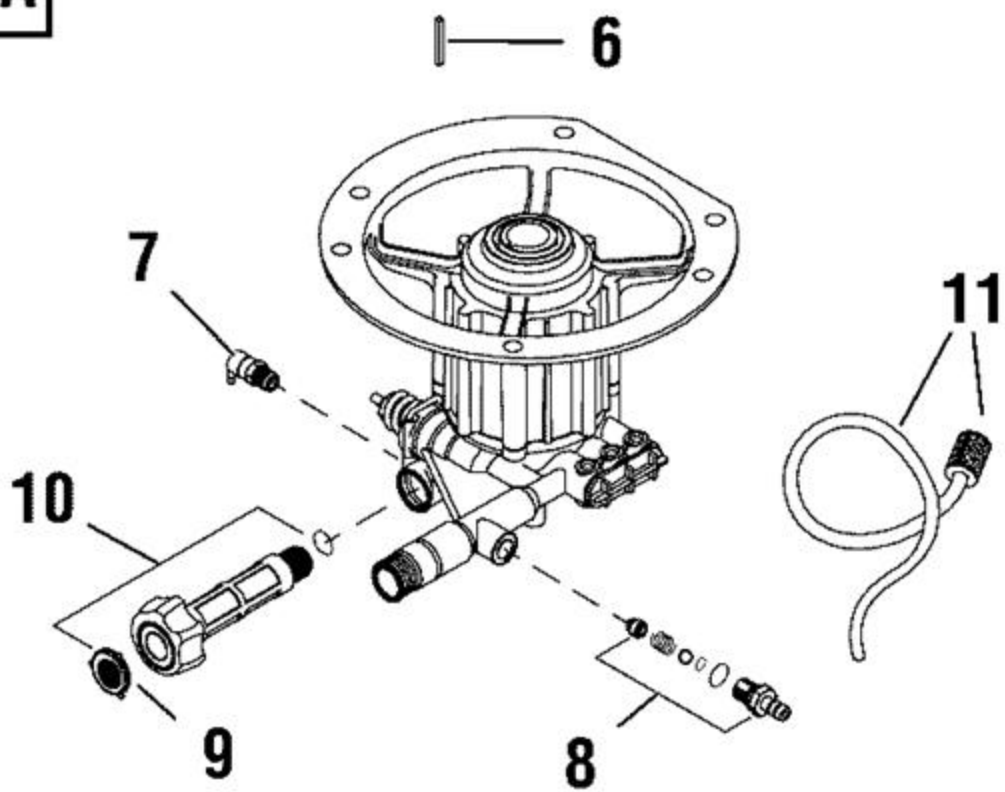

Ref #	Part #	Description	Qty	Context Note	Foot Note
1	J202097GS	Assy, Base w/Mounts			
--	191163GS	Grip, Handle			
2	192308GS	Kit, Pump/Engine Mounting Hardware			
3	192310GS	Kit, Vibration Mount			
5A	206383GS	Pump		(NLA - Order Ref. No. 5B)	
5B	706385	Pump			
6	196006GS	Hose			
7	193609DGS	Orifice			
8	194344DGS	Assy, Wand Adjustable			
9	193482GS	Gun			
900	-----	* Engine			* Contact engine manufacturer for parts & service.
--	BB3061BGS	Oil Bottle		(Not Illustrated)	
--	192754GS	Decal, Warning		(Not Illustrated)	
--	200672GS	Decal, Caution Hearing		(Not Illustrated)	
--	282863	Screen, Static		(Not Illustrated)	
--	195015GS	Kit, Hang Tags, Warning Eng/Frnch		(Not Illustrated)	
--	202298GS	Kit, Decals		(Not Illustrated)	
--	6048	Kit, O-Ring Maintenance		(Optional Accessory)	
--	6039	Pump Saver		(Optional Accessory)	

5A

<b>Ref #</b>	<b>Part #</b>	<b>Description</b>	<b>Qty</b>	<b>Context</b>	<b>Note</b>	<b>Foot</b>	<b>Note</b>
5A	206383GS	PUMP			(NLA)		
6	23139GS	Key					
7	208673GS	Valve, Thermal Relief					
8	200279GS	Kit, Chemical Injection					
9	B2384GS	Filter, Inlet					
10	200278GS	Kit, Water Inlet					
11	189971GS	Kit, Chemical Hose					