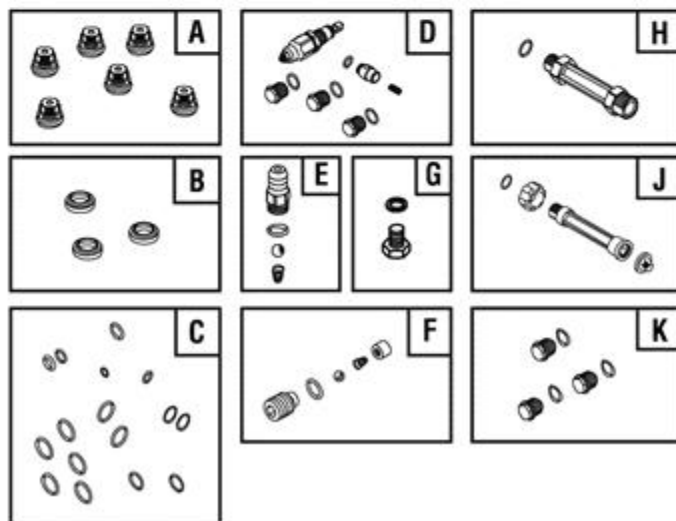

Ref #	Part #	Description	Qty	Context Note	Foot Note
1	202481GS	BASE			
2	204220GS	ASSY, Handle/Wireform			
3	202762GS	KIT, Billboard Assy, w/Decals & Clips			
--	195964GS	CLIP			
--	30809GS	GROMMET			
4	203526GS	KIT, Pump Mounting Hardware			
5	B2203GS	KIT, Handle Connector			
6	202274GS	PUMP			
7	199229GS	ASSY, Chem Tank			
--	192980GS	KIT, Valve			
8	202763GS	KIT, Cap, Chem Container			
9	202017GS	HOSE			
10	198730GS	ASSY, Turbo Max			
11	202181GS	KIT, Nozzle			
--	201580RGS	NOZZLE, Project Pro, Yellow			
--	201580XGS	NOZZLE, Project Pro, Orange			
--	201580AEGS	NOZZLE, Project Pro, Red			
--	198841GS	NOZZLE, Plastic, Soap			
12	193482GS	GUN			
13	200595GS	EXTENSION			
14	192310GS	KIT, Vibration Mount			
15	202483GS	KIT, Wheel			
--	201313GS	AXLE			
--	200520GS	HUBCAP			
--	192050GS	E-RING			
900	-----	* ENGINE			* Contact Engine Manufacturer for Parts & Service.
--	203787GS	MANUAL, Operator's		(Not Illustrated)	
--	BB3061BGS	OIL BOTTLE		(Not Illustrated)	
--	87815GS	GOGGLES		(Not Illustrated)	
--	A1040NGS	HOSE, Chemical		(Not Illustrated)	
--	794693	LABLE, Warning		Not Illustrated	
--	794706	COVER, Static/Label Assy		(Not Illustrated)	

<b>Ref #</b>	<b>Part #</b>	<b>Description</b>	<b>Qty</b>	<b>Context Note</b>	<b>Foot Note</b>
--	200672GS	DECAL, Caution, Hearing		(Not Illustrated)	
--	202215GS	DECAL, Eng, Shroud		(Not Illustrated)	
--	195015GS	KIT, Tag Warning, Eng/Frnch		(Not Illustrated)	
--	6039	PUMP SAVER		(Optional Accessory)	
--	6048	KIT, O-Ring Maintenance		(Optional Accessory)	