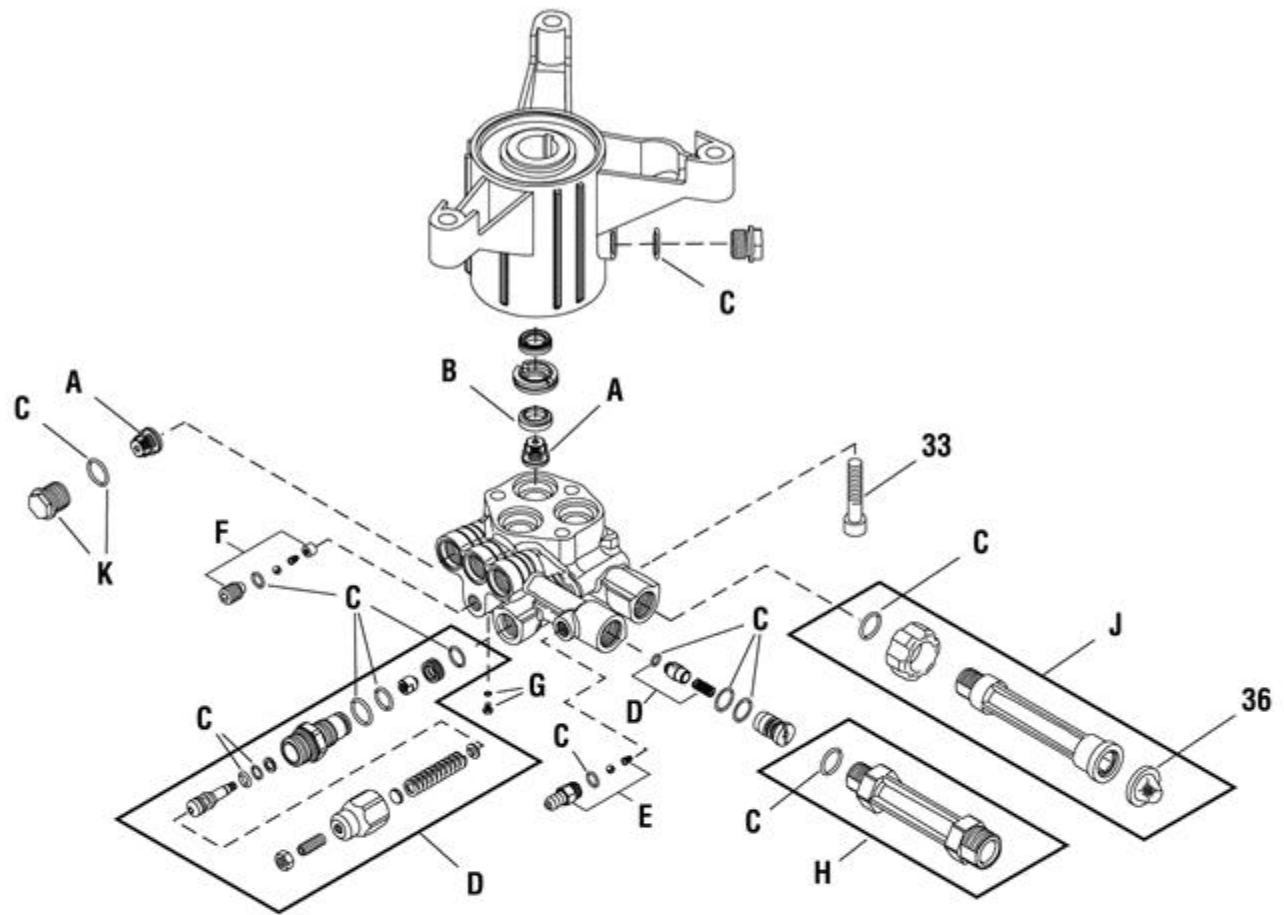

Ref #	Part #	Description	Qty	Context Note	Foot Note
1	202481GS	BASE			
2	204220GS	ASSY, Handle/Wireform			
3	202762GS	KIT, Billboard Assy, w/Decals & Clips			
--	195964GS	CLIP			
--	30809GS	GROMMET			
4	203526GS	KIT, Pump Mounting Hardware			
5	B2203GS	KIT, Handle Connector			
6	202274GS	PUMP			
7	199229GS	ASSY, Chem Tank			
--	192980GS	KIT, Valve			
8	202763GS	KIT, Cap, Chem Container			
9	202017GS	HOSE			
10	198730GS	ASSY, Turbo Max			
11	202181GS	KIT, Nozzle			
--	201580RGS	NOZZLE, Project Pro, Yellow			
--	201580XGS	NOZZLE, Project Pro, Orange			
--	201580AEGS	NOZZLE, Project Pro, Red			
--	198841GS	NOZZLE, Plastic, Soap			
12	193482GS	GUN			
13	200595GS	EXTENSION			
14	192310GS	KIT, Vibration Mount			
15	202483GS	KIT, Wheel			
--	201313GS	AXLE			
--	200520GS	HUBCAP			
--	192050GS	E-RING			
900	-----	* ENGINE			* Contact Engine Manufacturer for Parts & Service.
--	203787GS	MANUAL, Operator's		(Not Illustrated)	
--	BB3061BGS	OIL BOTTLE		(Not Illustrated)	
--	87815GS	GOGGLES		(Not Illustrated)	
--	A1040NGS	HOSE, Chemical		(Not Illustrated)	
--	794693	LABLE, Warning		Not Illustrated	
--	794706	COVER, Static/Label Assy		(Not Illustrated)	

<b>Ref #</b>	<b>Part #</b>	<b>Description</b>	<b>Qty</b>	<b>Context Note</b>	<b>Foot Note</b>
--	200672GS	DECAL, Caution, Hearing		(Not Illustrated)	
--	202215GS	DECAL, Eng, Shroud		(Not Illustrated)	
--	195015GS	KIT, Tag Warning, Eng/Frnch		(Not Illustrated)	
--	6039	PUMP SAVER		(Optional Accessory)	
--	6048	KIT, O-Ring Maintenance		(Optional Accessory)	