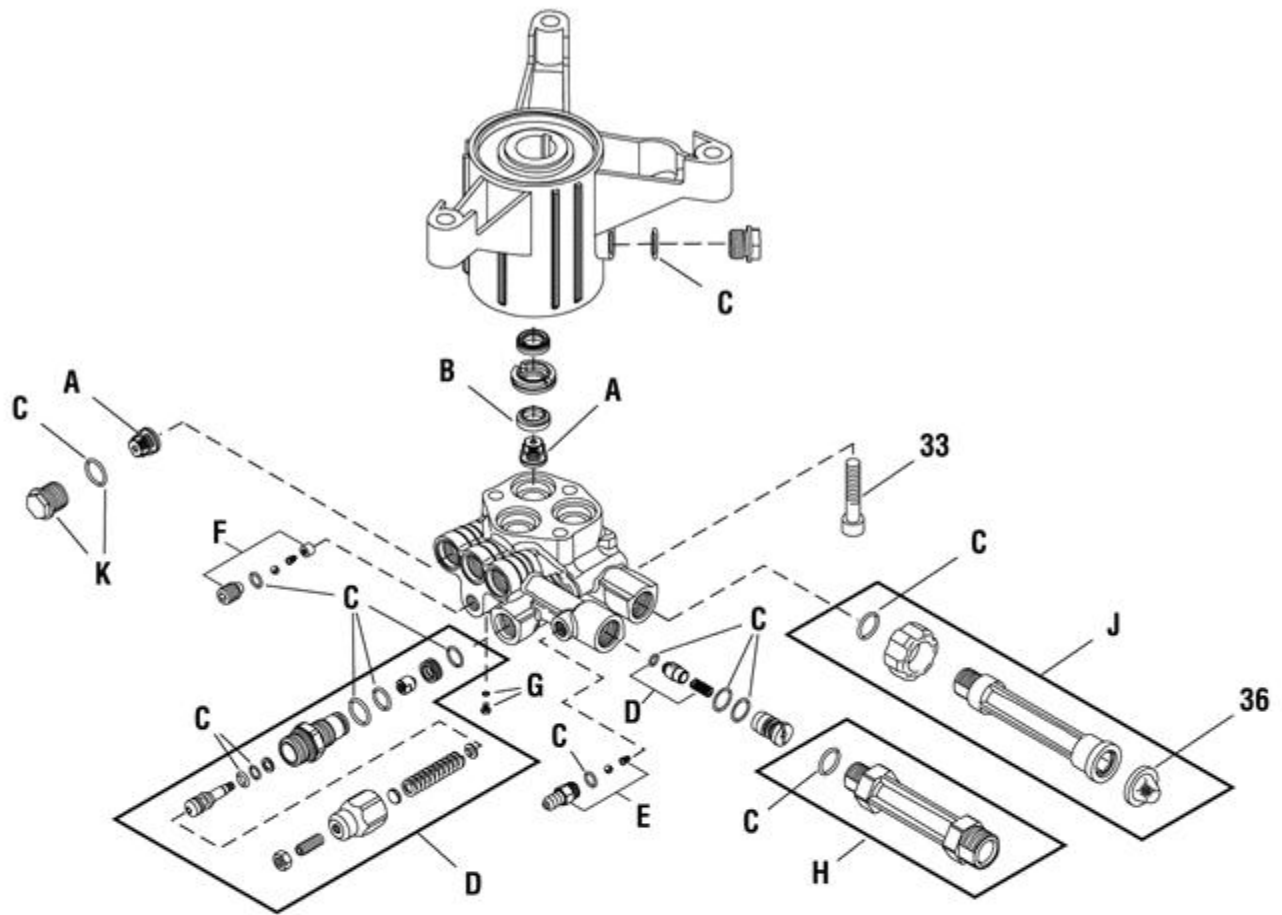

Ref #	Part #	Description	Qty	Context Note	Foot Note
1	202481GS	BASE, w/ Mounts			
2	J199110GS	HANDLE			
3	202762GS	KIT, Billboard Assy, w/Decals & Clips			
--	195964GS	CLIP			
4	203526GS	KIT, Hardware, Pump Mounting			
5	B2203GS	KIT, Hardware, Handle			
6	202274GS	PUMP			
13	202181GS	KIT, Spray Tips			
--	201580RGS	NOZZLE, Project Pro, Yellow			
--	201580XGS	NOZZLE, Project Pro, Orange			
--	201580AEGS	NOZZLE, Project Pro, Red			
--	198841GS	NOZZLE, Plastic, Soap			
14	205369GS	ASSY, Chemical Tank			
--	192980GS	KIT, Valve			
--	195964GS	CLIP			
15	202017GS	HOSE			
16	B3222EGS	CAP, Chemical Container			
17	198730GS	ASSY, Turbo Max			
18	204627GS	GUN			
19	200595GS	EXTENSION			
20	192310GS	KIT, Vibration Mount			
21	202483GS	KIT, Wheel			
--	203872GS	AXLE			
--	200520GS	HUBCAP			
--	192050GS	E-Ring			
900	-----	* ENGINE			* Contact Engine Manufacturer for Parts & Service.
--	208318GS	MANUAL, Operator's		(Not Illustrated)	
--	BB3061BGS	OIL BOTTLE		(Not Illustrated)	
--	A1040NGS	HOSE, Chemical		(Not Illustrated)	
--	794693	LABEL, Warning		(Not Illustrated)	
--	794706	COVER, Static/Label Assy		(Not Illustrated)	

Ref #	Part #	Description	Qty	Context Note	Foot Note
--	200672GS	DECAL, Caution, Hearing		(Not Illustrated)	
--	208325GS	DECAL, Eng, Shroud		(Not Illustrated)	
--	195015GS	KIT, Tag Warning, English/French		(Not Illustrated)	
--	6039	PUMP SAVER		(Optional Accessory)	
--	6048	KIT, O-Ring Maintenance		(Optional Accessory)	