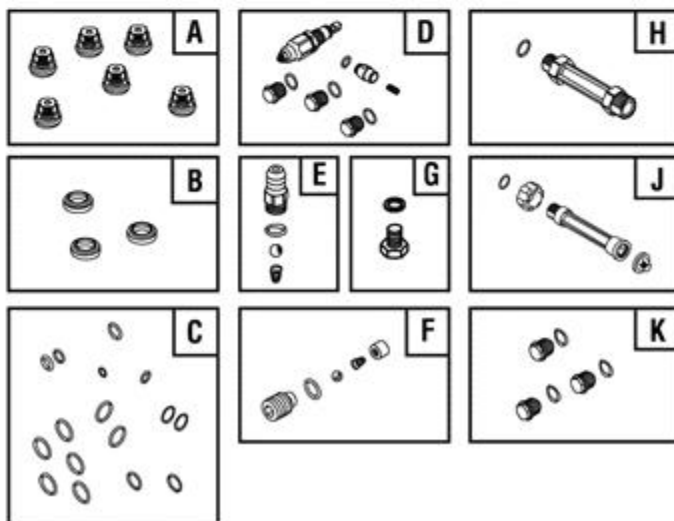

Ref #	Part #	Description	Qty	Context Note	Foot Note
1	202481GS	BASE, w/ Mounts			
2	J199110GS	HANDLE			
3	202762GS	KIT, Billboard Assy, w/Decals & Clips			
--	195964GS	CLIP			
4	203526GS	KIT, Hardware, Pump Mounting			
5	B2203GS	KIT, Hardware, Handle			
6	202274GS	PUMP			
13	202181GS	KIT, Spray Tips			
--	201580RGS	NOZZLE, Project Pro, Yellow			
--	201580XGS	NOZZLE, Project Pro, Orange			
--	201580AEGS	NOZZLE, Project Pro, Red			
--	198841GS	NOZZLE, Plastic, Soap			
14	205369GS	ASSY, Chemical Tank			
--	192980GS	KIT, Valve			
--	195964GS	CLIP			
15	202017GS	HOSE			
16	B3222EGS	CAP, Chemical Container			
17	198730GS	ASSY, Turbo Max			
18	204627GS	GUN			
19	200595GS	EXTENSION			
20	192310GS	KIT, Vibration Mount			
21	202483GS	KIT, Wheel			
--	203872GS	AXLE			
--	200520GS	HUBCAP			
--	192050GS	E-Ring			
900	-----	* ENGINE			* Contact Engine Manufacturer for Parts & Service.
--	208318GS	MANUAL, Operator's		(Not Illustrated)	
--	BB3061BGS	OIL BOTTLE		(Not Illustrated)	
--	A1040NGS	HOSE, Chemical		(Not Illustrated)	
--	794693	LABEL, Warning		(Not Illustrated)	
--	794706	COVER, Static/Label Assy		(Not Illustrated)	

Ref #	Part #	Description	Qty	Context Note	Foot Note
--	200672GS	DECAL, Caution, Hearing		(Not Illustrated)	
--	208325GS	DECAL, Eng, Shroud		(Not Illustrated)	
--	195015GS	KIT, Tag Warning, English/French		(Not Illustrated)	
--	6039	PUMP SAVER		(Optional Accessory)	
--	6048	KIT, O-Ring Maintenance		(Optional Accessory)	