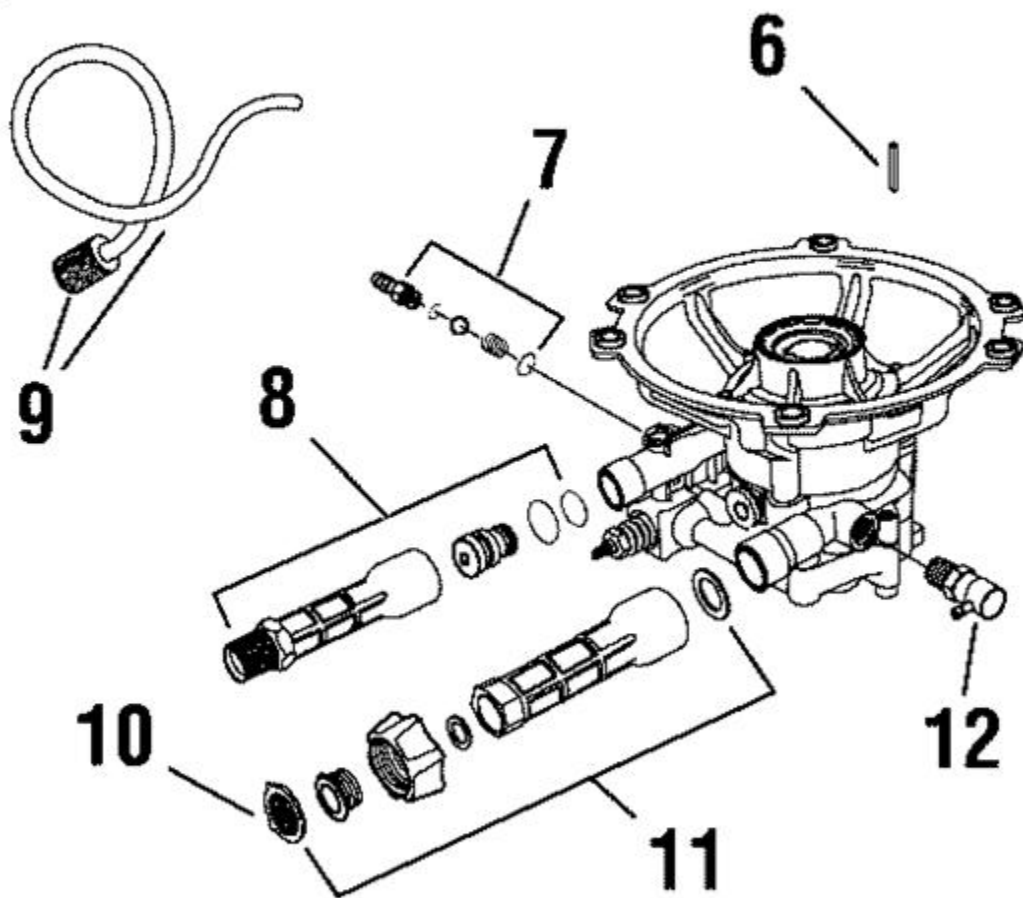

Ref #	Part #	Description	Qty	Context Note	Foot Note
1	202791GS	Base, w/Mounts			
2	Y199110GS	Handle			
3	206794GS	Assy, Billboard w/Decals & Clips			
--	195964GS	Clip			
4	B3222EGS	Cap, Chemical Tank			
5A	205816GS	Assy, Pump		(NLA - Order Ref. No. 5B)	
5B	706386	PUMP			
13	B2203GS	Kit, Handle Connector			
14	203526GS	Kit, Pump Mounting Hardware			
15	205369GS	Kit, Tank, Chemical w/Clips			
--	192980GS	Valve			
16	192648GS	Assy, Hose Reel			
17	202483GS	Kit, Wheel			
--	201313GS	Axle			
--	200520GS	Hubcap			
--	192050GS	E-Ring			
18	192310GS	Kit, Vibration Mount			
19	201661GS	Kit, Gun Weldment			
20	201202GS	Assy, Selection Wand			
21	204627GS	Gun			
22	202017GS	Hose			
900	-----	** Engine			** Contact engine manufacturer for parts & service.
--	BB3061BGS	Oil Bottle		(Not Illustrated)	
--	87815GS	Goggles		(Not Illustrated)	
--	794693	Decal, Warning		(Not Illustrated)	
--	205793GS	Cover, Static		(Not Illustrated)	
--	202712GS	Decal, Recoil		(Not Illustrated)	
--	205795GS	Label		(Not Illustrated)	
--	194256GS	Kit, Tag Warning		(Not Illustrated)	
--	6048	Kit, O-Ring Maintenance		(Optional Accessory - Not Included)	
--	6039	Pump Saver		(Optional Accessory - Not Included)	

**5A**

<b>Ref #</b>	<b>Part #</b>	<b>Description</b>	<b>Qty</b>	<b>Context</b>	<b>Note</b>	<b>Foot Note</b>
5A	205816GS	PUMP			(NLA)	
6	23139GS	Key				
7	190593GS	Kit, Chemical Injection				
8	206375GS	Kit, Water Outlet				
9	189971GS	Kit, Chemical Hose/Filter				
10	B2384GS	Filter, Inlet				
11	206374GS	Kit, Water Inlet				
12	208673GS	Valve, Thermal Relief				