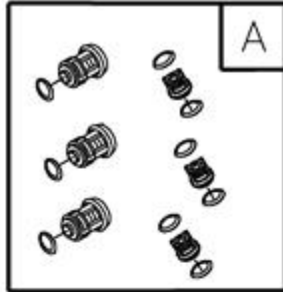

Ref #	Part #	Description	Qty	Context Note	Foot Note
1	202862GS	Assy, Base			
2	Y201499GS	Handle			
3	202854GS	Kit, Billboard/Decals, w/Clips			
--	195964GS	Clips, Tree			
--	30809GS	Grommet			
4	192131GS	Kit, Pump Mounting Hardware			
5	203083GS	Kit, Wheel			
--	200520GS	Hubcap			
--	192050GS	E-Ring			
6	192796GS	Kit, Chem Hose & Filter			
7	192134GS	Kit, Engine Mounting Hardware			
8	201661GS	Kit, Gun Holder Weldment			
9	202418GS	Hose, Whip			
10	193814GS	Extension, QC			
11	192553GS	Kit, Vibration Mount			
12	B2203GS	Kit, Handle Fastening			
13	202136GS	Assy, Hose Reel			
--	203488GS	Kit, Hardware, Hose Reel			
14	202419GS	Hose			
15	202182GS	Kit, Nozzle			
--	201580RGS	Nozzle, QC, Project Pro, Yellow			
--	201580XGS	Nozzle, QC, Project Pro, Orange			
--	201580AAGS	Nozzle, QC, Project Pro, Red			
--	198841GS	Nozzle, Plastic, Soap			
16	196206GS	Gun			
17	95457GS	Adapter			
18	194004GS	Kit, Inlet, Garden Hose			
19	202005GS	Assy, Pump			
--	194298GS	Valve, Thermal Relief			
--	23139DGS	Key			
900	-----	Engine		Contact Engine Manufacturer	
--	203769GS	Manual, Operator`s		Items Not Illustrated	
--	87815GS	Goggles		Items Not Illustrated	
--	BB3061BGS	Oil Bottle		Items Not Illustrated	
--	201314GS	Axle		Items Not Illustrated	
--	695755	Knob, Throttle		Items Not Illustrated	

Ref #	Part #	Description	Qty	Context Note	Foot Note
--	202367GS	Kit, Decals		Items Not Illustrated	
--	194256GS	Kit, Tag Warning, w/Clip		Items Not Illustrated	
--	6048	Kit, O-Ring Maintenance		Optional Accessories	
--	6039	Pump Saver		Optional Accessories	