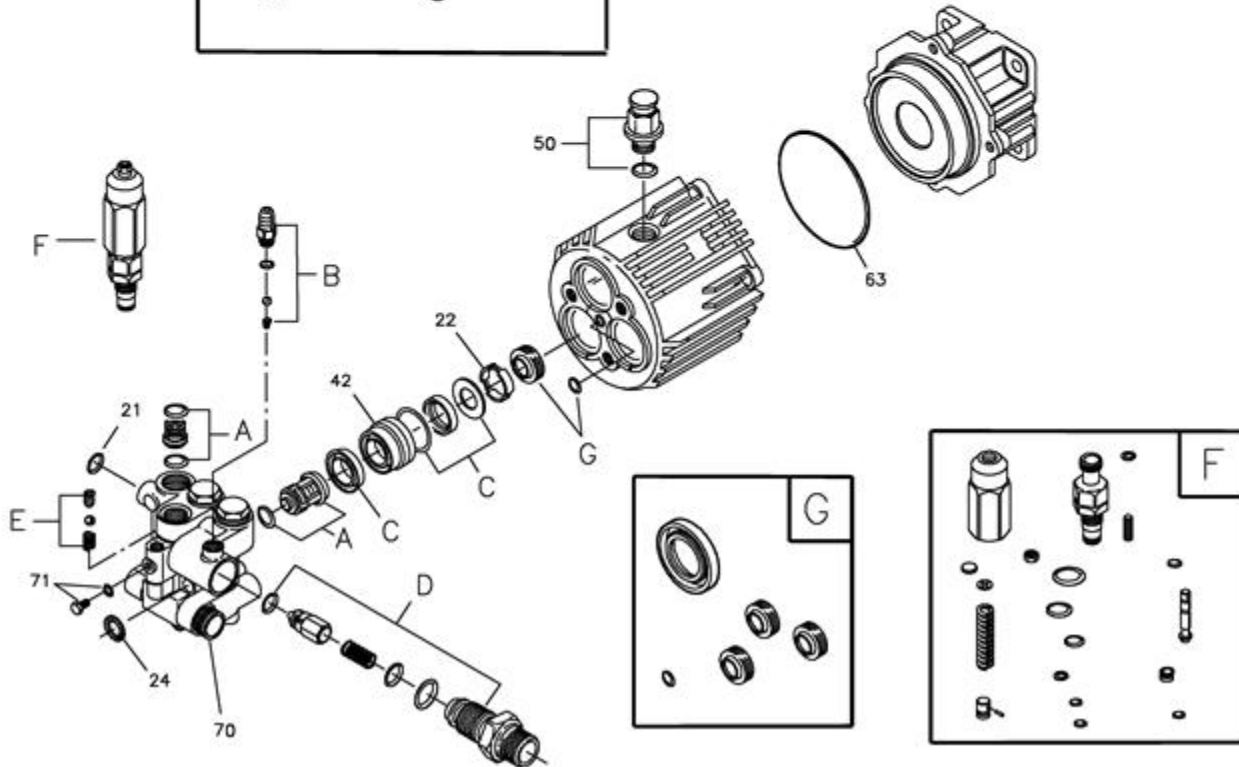

Ref #	Part #	Description	Qty	Context Note	Foot Note
1	202862GS	Assy, Base			
2	Y201499GS	Handle			
3	202854GS	Kit, Billboard/Decals, w/Clips			
--	195964GS	Clips, Tree			
--	30809GS	Grommet			
4	192131GS	Kit, Pump Mounting Hardware			
5	203083GS	Kit, Wheel			
--	200520GS	Hubcap			
--	192050GS	E-Ring			
6	192796GS	Kit, Chem Hose & Filter			
7	192134GS	Kit, Engine Mounting Hardware			
8	201661GS	Kit, Gun Holder Weldment			
9	202418GS	Hose, Whip			
10	193814GS	Extension, QC			
11	192553GS	Kit, Vibration Mount			
12	B2203GS	Kit, Handle Fastening			
13	202136GS	Assy, Hose Reel			
--	203488GS	Kit, Hardware, Hose Reel			
14	202419GS	Hose			
15	202182GS	Kit, Nozzle			
--	201580RGS	Nozzle, QC, Project Pro, Yellow			
--	201580XGS	Nozzle, QC, Project Pro, Orange			
--	201580AAGS	Nozzle, QC, Project Pro, Red			
--	198841GS	Nozzle, Plastic, Soap			
16	196206GS	Gun			
17	95457GS	Adapter			
18	194004GS	Kit, Inlet, Garden Hose			
19	202005GS	Assy, Pump			
--	194298GS	Valve, Thermal Relief			
--	23139DGS	Key			
900	-----	Engine		Contact Engine Manufacturer	
--	203769GS	Manual, Operator`s		Items Not Illustrated	
--	87815GS	Goggles		Items Not Illustrated	
--	BB3061BGS	Oil Bottle		Items Not Illustrated	
--	201314GS	Axle		Items Not Illustrated	
--	695755	Knob, Throttle		Items Not Illustrated	

Ref #	Part #	Description	Qty	Context Note	Foot Note
--	202367GS	Kit, Decals		Items Not Illustrated	
--	194256GS	Kit, Tag Warning, w/Clip		Items Not Illustrated	
--	6048	Kit, O-Ring Maintenance		Optional Accessories	
--	6039	Pump Saver		Optional Accessories	