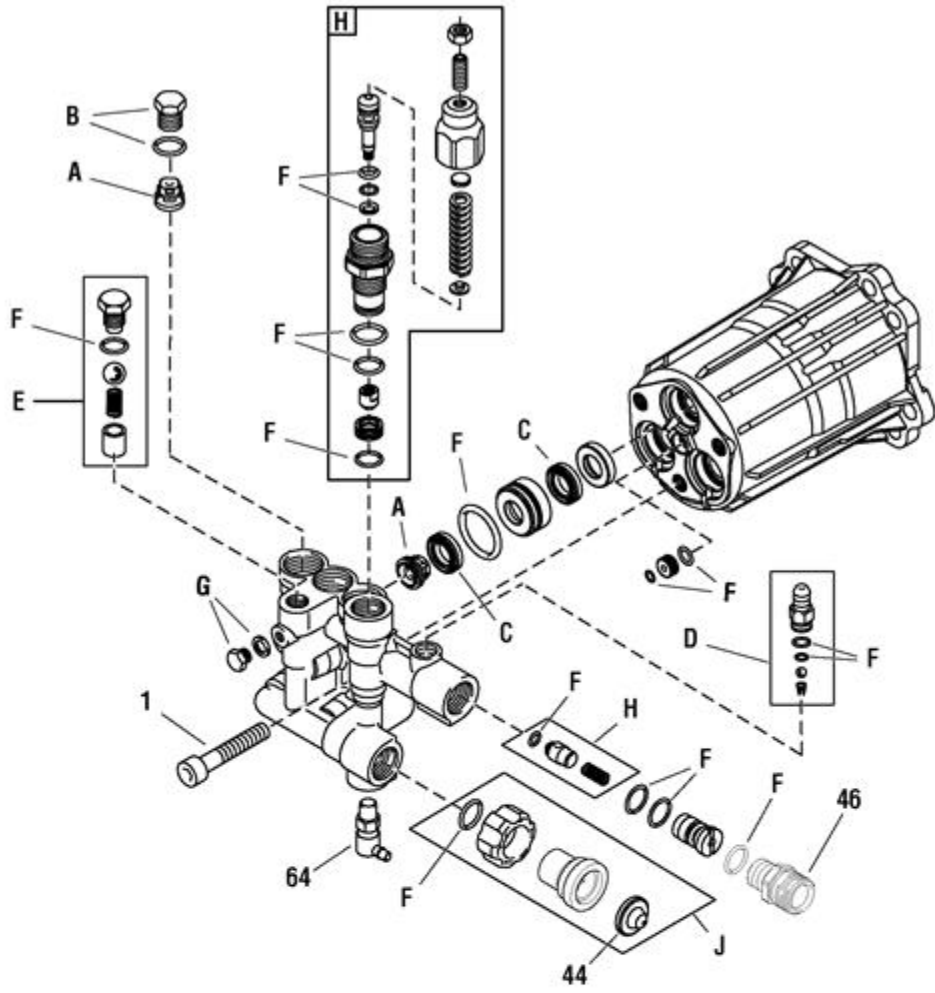

Ref #	Part #	Description	Qty	Context Note	Foot Note
1	314587GS	BASE			
2	201499BRGS	HANDLE			
3	204865GS	BILLBOARD			
--	195964GS	CLIP			
4	318112GS	PUMP			
5	192014GS	FITTING			
6	192015GS	FITTING			
7	95519GS	QUICK CONNECT			
8	95518GS	QUICK CONNECT			
9	202017GS	HOSE			
10	203083GS	KIT, Wheel			
--	200520GS	HUBCAP			
--	192050GS	E-Ring			
11	207471GS	KIT, QC Nozzles			
--	195983XGS	NOZZLE, QC Yellow			
--	195983AAGS	NOZZLE, QC Red			
--	195983RGS	NOZZLE, QC White			
--	198841GS	NOZZLE, QC Black			
12	192198GS	EXTENSION, QC			
13	204627GS	GUN			
14	192553GS	KIT, Vibration Mount			
15	B2203GS	KIT, Hardware, Handle			
16	192131GS	KIT, Hardware, Pump Mounting			
17	196002GS	KIT, O-Ring			
18	192134GS	KIT, Vibration Mount			
900	-----	* ENGINE			*Contact Engine Manufacturer for parts and service.
--	23139DGS	KEY		(Not Illustrated)	
--	310975GS	HOSE, Chemical		(Not Illustrated)	
--	201314GS	AXLE		(Not Illustrated)	
--	695755	KNOB, Throttle		(Not Illustrated)	
--	200171GS	TAG, Warning		(Not Illustrated)	
--	204861GS	KIT, Decal		(Not Illustrated)	

<b>Ref #</b>	<b>Part #</b>	<b>Description</b>	<b>Qty</b>	<b>Context Note</b>	<b>Foot Note</b>
1	204087GS	SCREW	3		
44	B2384GS	FILTER, Garden Hose	1		
46	204083GS	FITTING	1		
64	208673GS	VALVE, Thermal Relief	1		
A	204082GS	* KIT, Check Valve	--		* Kit includes all parts shown in box.
B	317056GS	* KIT, Plug	--		* Kit includes all parts shown in box.
C	204084GS	* KIT, Water Seal	--		* Kit includes all parts shown in box.
D	317787GS	* KIT, Chemical Injector	--		* Kit includes all parts shown in box.
E	317788GS	* KIT, Easy Start	--		* Kit includes all parts shown in box.
F	317843GS	* KIT, O-Ring	--		* Kit includes all parts shown in box.
G	200350GS	SCREW, Grub	--		* Kit includes all parts shown in box.
H	706610	* KIT, Unloader	--		* Kit includes all parts shown in box.
J	204085GS	* KIT, Water Inlet	--		* Kit includes all parts shown in box.
--	6039	PUMP SAVER	--	(Optional Accessory - Not Included)	