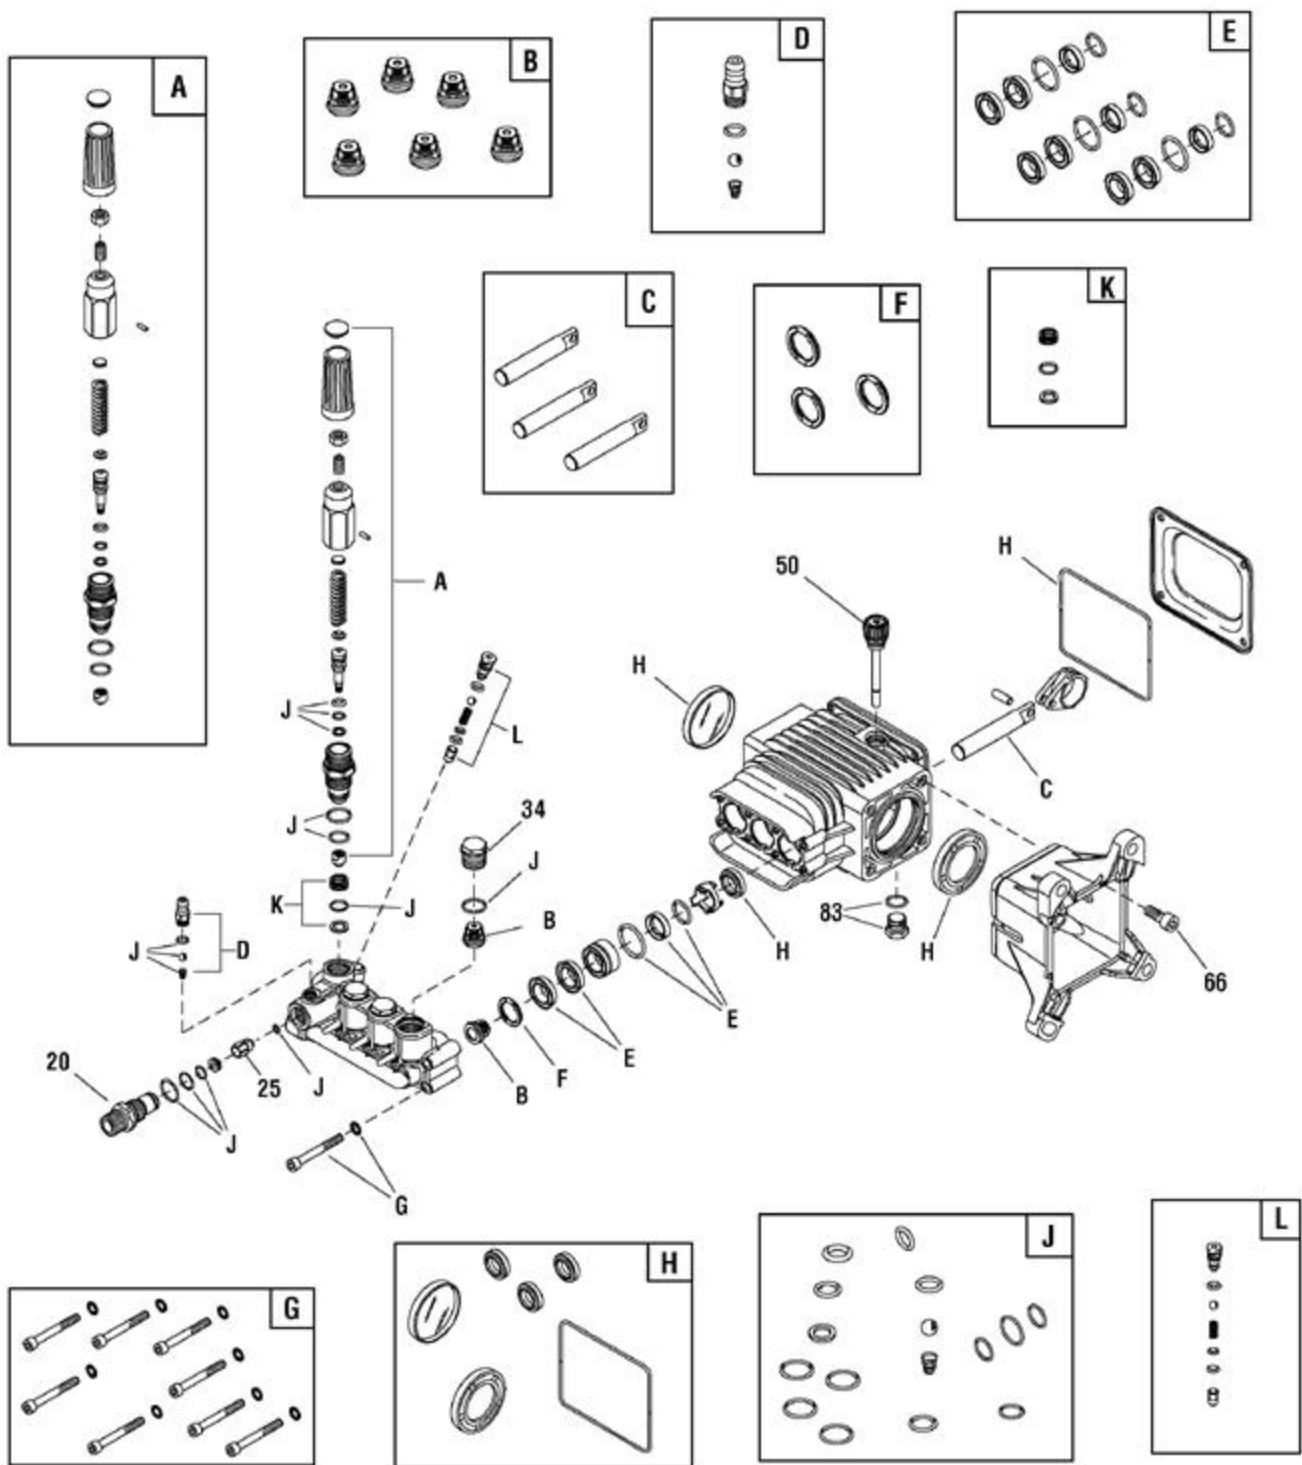

Ref #	Part #	Description	Qty	Context Note	Foot Note
1	315384BRGS	BASE			
2	315383BRGS	HANDLE			
3	30809GS	GROMMET			
4	192132GS	KIT-HARDWARE PUMP MOUNTING			
5	192134GS	KIT-VIBRATION MOUNT			
6	318207GS	PUMP			
7	95458GS	FITTING			
8	199310GS	ADAPTER-GARDEN HOSE			
9	192014GS	FITTING			
10	192015GS	FITTING			
11	207785GS	EXTENSION-QC			
12	205734GS	HOSE			
13	207491GS	KIT-QC NOZZLES			
--	195983AGS	NOZZLE-QC RED			
--	195983BGS	NOZZLE-QC YELLOW			
--	195983CGS	NOZZLE-QC GREEN			
--	195983DGS	NOZZLE-QC WHITE			
--	198841GS	NOZZLE-QC BLACK			
14	704311	GUN			
15	189332GS	PLUG			
16	192310GS	MOUNT-VIBRATION			
17	192796GS	HOSE-CHEMICAL			
18	705002	KIT-O-RING			
19	203040GS	KIT-HARDWARE HANDLE			
20	204876GS	KIT-WHEEL			
--	703977	E-RING			
900	-----	** ENGINE			** Contact Engine Manufacturer for parts and service.
--	705753	KEY		(Not Illustrated)	
--	191267GS	AXLE		(Not Illustrated)	
--	200171GS	TAG-WARNING		(Not Illustrated)	
--	6039	PUMP SAVER		(Optional Accessory - Not Included)	