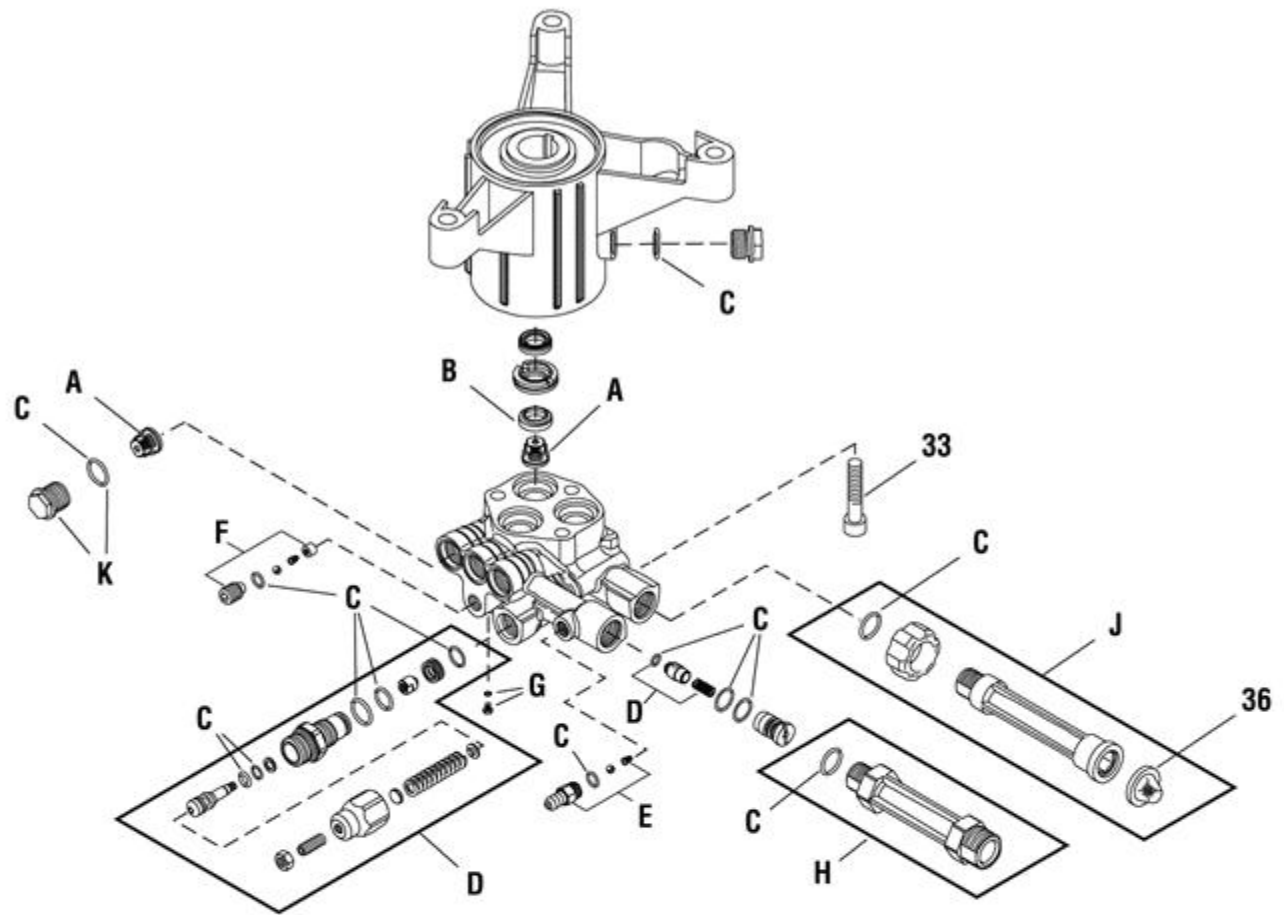

Ref #	Part #	Description	Qty	Context Note	Foot Note
1	209570GS	BASE			
2	J199110GS	HANDLE			
3	209569GS	ASSEMBLY, Billboard w/Decal & CLIPS			
--	195964GS	CLIPS, Tree			
4	203526GS	KIT, Hardware, Pump Mounting			
5	202274GS	PUMP			
13	B2203GS	KIT, Hardware, Handle			
14	204971GS	KIT, Nozzles			
--	198841GS	NOZZLE, Plastic, Soap			
--	195983AEGS	NOZZLE, QC, Red			
--	195983RGS	NOZZLE, QC, White			
--	195983XGS	NOZZLE, QC, Yellow			
15	192310GS	KIT, Vibration Mount			
16	204627GS	GUN			
17	200595GS	WAND, QC			
18	196138GS	HOSE			
19	209568GS	KIT, Wheel			
--	205413GS	AXLE			
--	200520GS	HUBCAP			
--	192050GS	E-RING			
900	-----	* ENGINE			* Contact Engine Manufacturer for Parts & Service.
--	209149GS	MANUAL, Operator's		(Not Illustrated)	
--	794693	DECAL, Warning		(Not Illustrated)	
--	794706	COVER, Static/Label Assy		(Not Illustrated)	
--	BB3061BGS	OIL BOTTLE		(Not Illustrated)	
--	208538GS	DECAL, Warning, Spark		(Not Illustrated)	
--	194256GS	KIT, Tag Warning, Service		(Not Illustrated)	
--	6048	PUMP SAVER		(Optional Accessory)	
--	6039	KIT, O-Ring Maintainence		(Optional Accessory)	