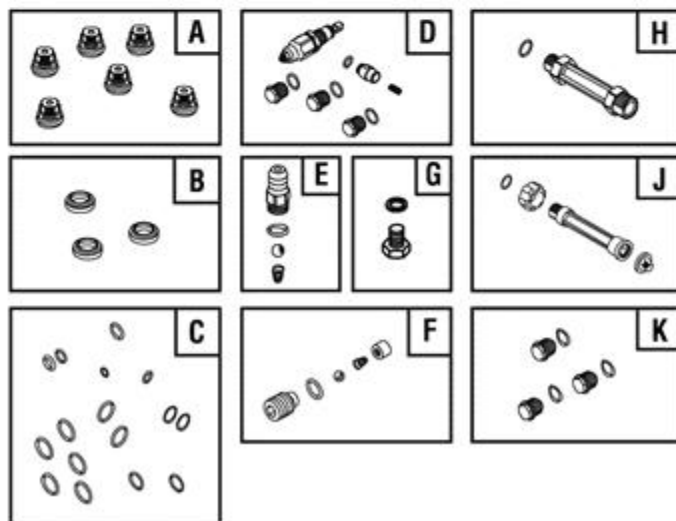

Ref #	Part #	Description	Qty	Context Note	Foot Note
1	209570GS	BASE			
2	J199110GS	HANDLE			
3	209569GS	ASSEMBLY, Billboard w/Decal & CLIPS			
--	195964GS	CLIPS, Tree			
4	203526GS	KIT, Hardware, Pump Mounting			
5	202274GS	PUMP			
13	B2203GS	KIT, Hardware, Handle			
14	204971GS	KIT, Nozzles			
--	198841GS	NOZZLE, Plastic, Soap			
--	195983AEGS	NOZZLE, QC, Red			
--	195983RGS	NOZZLE, QC, White			
--	195983XGS	NOZZLE, QC, Yellow			
15	192310GS	KIT, Vibration Mount			
16	204627GS	GUN			
17	200595GS	WAND, QC			
18	196138GS	HOSE			
19	209568GS	KIT, Wheel			
--	205413GS	AXLE			
--	200520GS	HUBCAP			
--	192050GS	E-RING			
900	-----	* ENGINE			* Contact Engine Manufacturer for Parts & Service.
--	209149GS	MANUAL, Operator's		(Not Illustrated)	
--	794693	DECAL, Warning		(Not Illustrated)	
--	794706	COVER, Static/Label Assy		(Not Illustrated)	
--	BB3061BGS	OIL BOTTLE		(Not Illustrated)	
--	208538GS	DECAL, Warning, Spark		(Not Illustrated)	
--	194256GS	KIT, Tag Warning, Service		(Not Illustrated)	
--	6048	PUMP SAVER		(Optional Accessory)	
--	6039	KIT, O-Ring Maintainence		(Optional Accessory)	