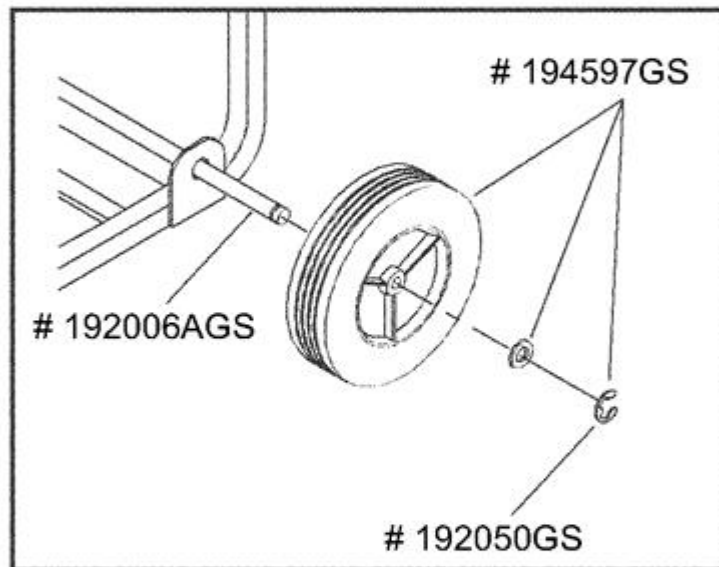

Ref #	Part #	Description	Qty	Context	Note	Foot	Note
1	194581GS	ASSY, Stator					
2	194364GS	FLANGE, Interchangeable					
3	194586GS	CAPACITOR					
4	194587GS	KIT, Terminal Box Lid w/ Hardware					
5	194366GS	CAP, Securing Stud					
6	194365GS	STUD, Securing					
7	194584GS	KIT, Terminal Lid Hardware					
8	194583GS	KIT, Flange Hardware					
9	194580GS	KIT, Connector					
10	194579GS	KIT, Electronics					
11	194582GS	KIT, Stator Hardware					
12	194585GS	ASSY, Rotor					

Ref #	Part #	Description	Qty	Context	Note	Foot	Note
192006AGS	192006AGS	AXLE, 1/2 IN X 22.20 IN, PLTD					
194598GS	194598GS	KIT, HRDWR, MNTNG, HNDL, SRV					
189718GS	189718GS	GRIP, HNDL, 7/8 ID					
189715GS	189715GS	ASSY, HNDL, 7/8 OD					
192050GS	192050GS	E-RING, AXLE, 1/2 IN					
194597GS	194597GS	KIT, WHL, SRV					
194599GS	194599GS	KIT, HRDWR, MNTNG, SPPRT, SRV					