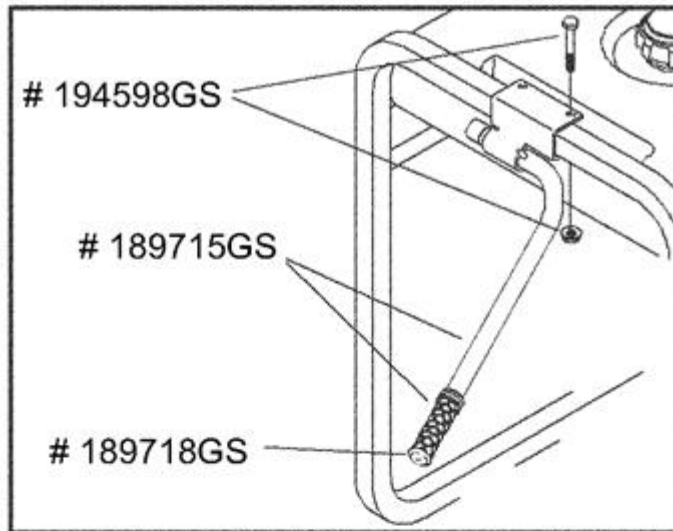

Ref #	Part #	Description	Qty	Context	Note	Foot	Note
1	194581GS	ASSY, Stator					
2	194364GS	FLANGE, Interchangeable					
3	194586GS	CAPACITOR					
4	194587GS	KIT, Terminal Box Lid w/ Hardware					
5	194366GS	CAP, Securing Stud					
6	194365GS	STUD, Securing					
7	194584GS	KIT, Terminal Lid Hardware					
8	194583GS	KIT, Flange Hardware					
9	194580GS	KIT, Connector					
10	194579GS	KIT, Electronics					
11	194582GS	KIT, Stator Hardware					
12	194585GS	ASSY, Rotor					

Ref #	Part #	Description	Qty	Context	Note	Foot	Note
192006AGS	192006AGS	AXLE, 1/2 IN X 22.20 IN, PLTD					
194598GS	194598GS	KIT, HRDWR, MNTNG, HNDL, SRV					
189718GS	189718GS	GRIP, HNDL, 7/8 ID					
189715GS	189715GS	ASSY, HNDL, 7/8 OD					
192050GS	192050GS	E-RING, AXLE, 1/2 IN					
194597GS	194597GS	KIT, WHL, SRV					
194599GS	194599GS	KIT, HRDWR, MNTNG, SPPRT, SRV					