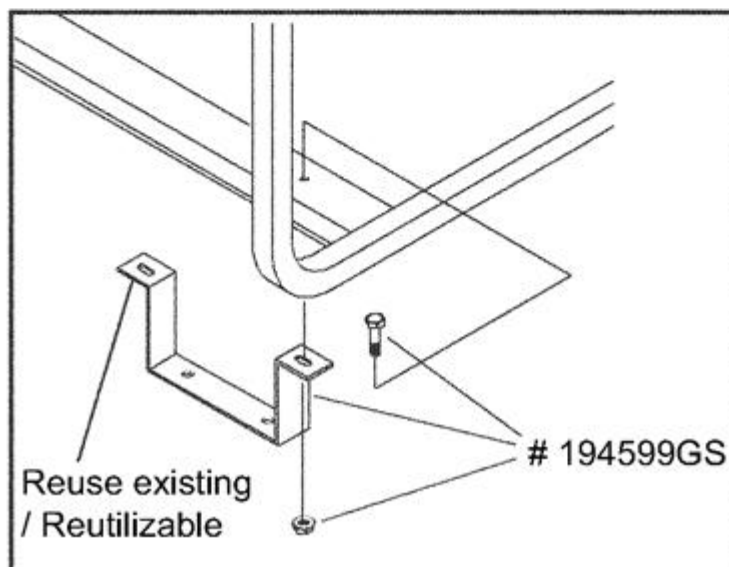

Ref #	Part #	Description	Qty	Context	Note	Foot	Note
1	194581GS	ASSY, Stator					
2	194364GS	FLANGE, Interchangeable					
3	194586GS	CAPACITOR					
4	194587GS	KIT, Terminal Box Lid w/ Hardware					
5	194366GS	CAP, Securing Stud					
6	194365GS	STUD, Securing					
7	194584GS	KIT, Terminal Lid Hardware					
8	194583GS	KIT, Flange Hardware					
9	194580GS	KIT, Connector					
10	194579GS	KIT, Electronics					
11	194582GS	KIT, Stator Hardware					
12	194585GS	ASSY, Rotor					

Ref #	Part #	Description	Qty	Context	Note	Foot	Note
192006AGS	192006AGS	AXLE, 1/2 IN X 22.20 IN, PLTD					
194598GS	194598GS	KIT, HRDWR, MNTNG, HNDL, SRV					
189718GS	189718GS	GRIP, HNDL, 7/8 ID					
189715GS	189715GS	ASSY, HNDL, 7/8 OD					
192050GS	192050GS	E-RING, AXLE, 1/2 IN					
194597GS	194597GS	KIT, WHL, SRV					
194599GS	194599GS	KIT, HRDWR, MNTNG, SPPRT, SRV					