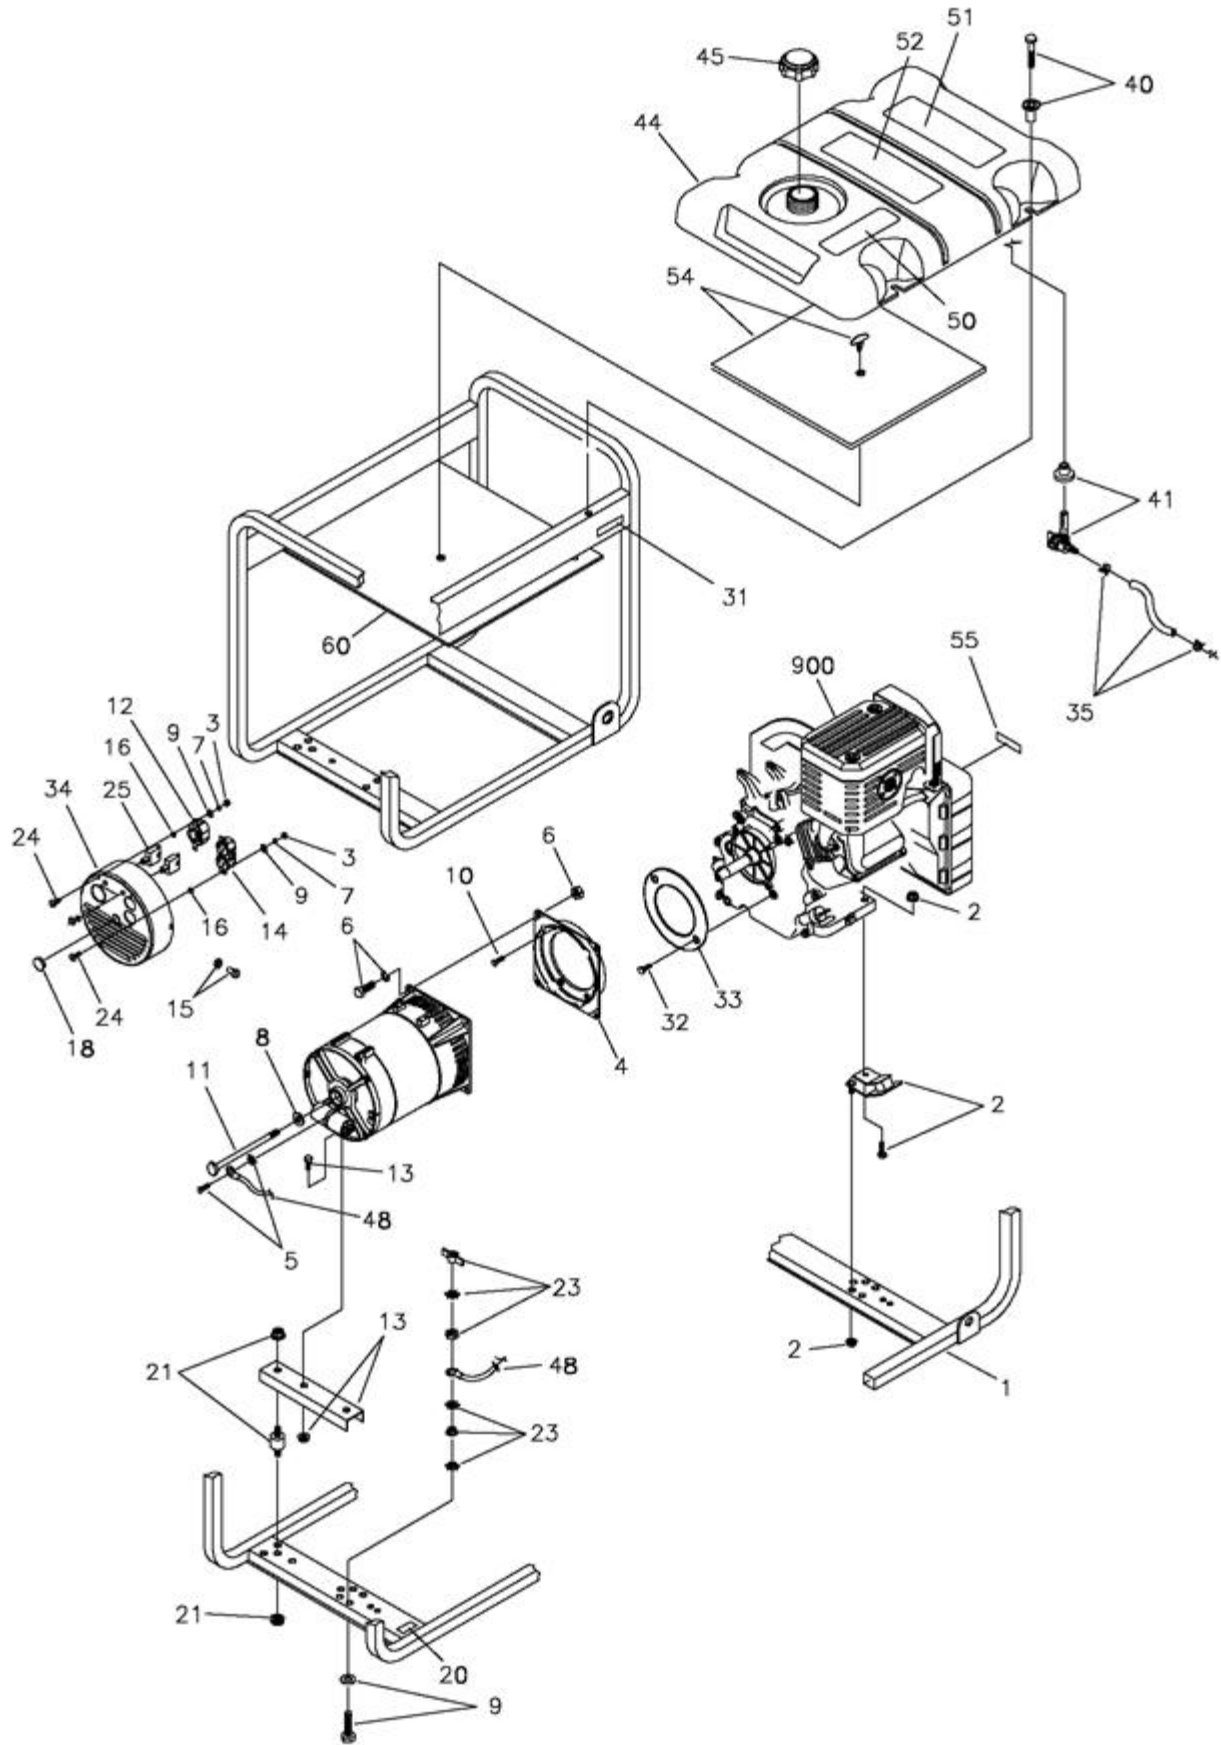

Ref#	Part #	Description	Qty	Context Note	Foot Note

Ref #	Part #	Description	Qty	Context Note	Foot Note
1	B194160GS	CRADLE			
2	194150GS	KIT, Mount, Vibration, 45°.			
3	-----	NUT, M4 - 0.7		(Purchase locally)	
4	194364GS	ADAPTER, Engine			
5	194623GS	KIT, Grounding Hardware			
6	194151GS	KIT, Hardware Mounting, Alt			
7	-----	WASHER, #8 Lock		(Purchase locally)	
8	96796GS	WASHER, M8 Flat			
9	-----	WASHER, M4 Flat		(Purchase locally)	
10	190274BGS	SBHCS, 3/8-16 x 3/4 Lg.			
11	194365GS	STUD, Securing			
12	43437GS	OUTLET, 120/240V, 30A			
13	194608GS	KIT, Alt Support w/ Hardware			
14	68759GS	OUTLET, 120V, 15/20A			
15	194584GS	KIT, Hardware Terminal Box			
16	-----	WASHER, Shakeproof, Int. #8		(Purchase locally)	
18	194366GS	CAP			
20	B4986GS	DECAL, Ground, Green			
21	194153GS	KIT, Vibration			
23	194154GS	KIT, Grounding Hardware			
24	-----	SCREW, PH M4 x 12		(Purchase locally)	
25	75207GS	BREAKER, Circuit, 20A			
31	191436GS	DECAL, Hot Muffler			
32	-----	HHCS, 5/16" x 3/4" SEMS		(Purchase locally)	
33	B4260GS	DISK, Air Blocker			
34	194587GS	TERMINAL BOX, with Hardware			
35	194265GS	KIT, Fuel Hose w/ Clamps			
40	194398GS	KIT, Hardware Fuel Tank			
41	192980GS	KIT, Valve, Fuel			
44	194217GS	ASSY, Tank, Fuel		(Includes Items 41, 50, 51 & 52)	
45	90878GS	CAP, Fuel			
48	194622GS	WIRE, Ground Mount			
50	188333GS	DECAL, Gas Fill			
52	189235GS	DECAL, Start Instructions			
51	194799GS	DECAL, Danger			
54	194448GS	KIT, Insulation with Clip			
55	191435GS	DECAL, Fuel Shut-off