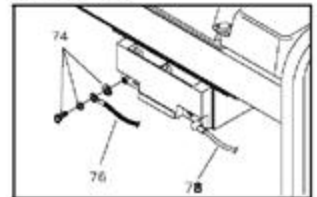

DETAIL OF BATTERY TRAY