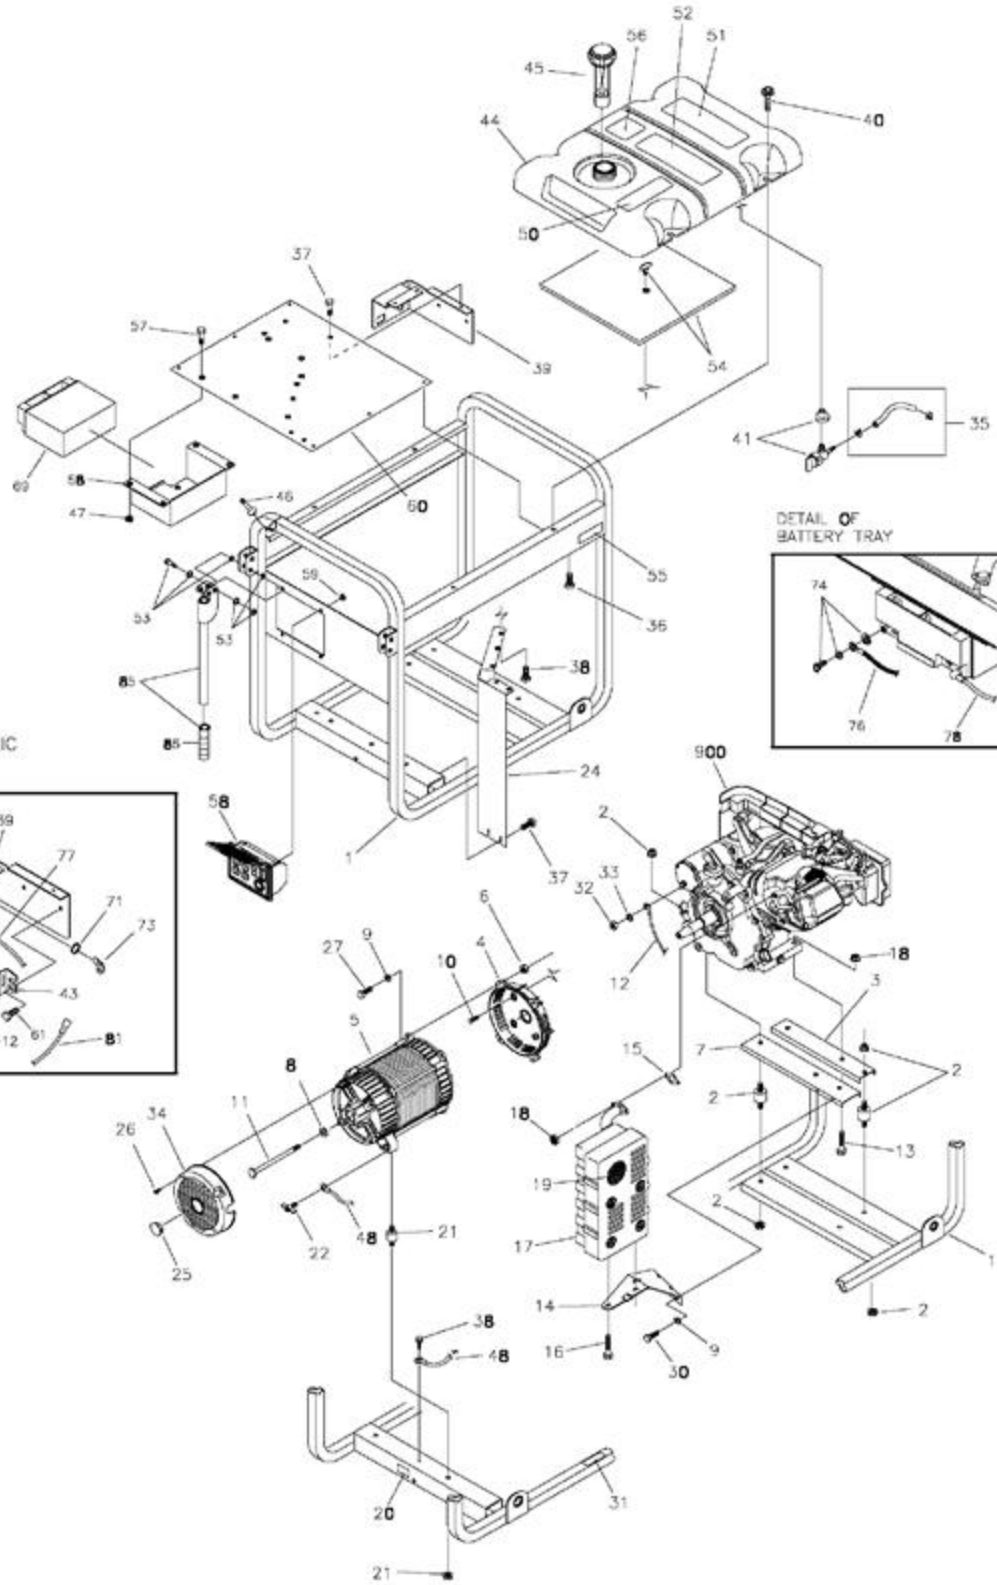

DETAIL OF BATTERY TRAY

Ref #	Part #	Description	Qty	Context Note	Foot Note
1	M195438GS	KIT, Cradle		(Includes Items 20 & 31)	
2	196400GS	KIT, Vibration Mount			
3	M92531GS	BRACKET, Support Engine			
4	190220GS	ADAPTER, Engine			
5	NSP	ALTERNATOR ASSEMBLY		(See Page 4)	
6	-----	NUT, Hex, M8 - 1.25			Purchase locally
7	M190723GS	BRACKET, Support Eng/Muffler			
8	96796GS	WASHER, 8.4 x 22.2 x 3			
9	-----	WASHER, Lock, 5/16 - M8			Purchase locally
10	190274DGS	SBHC, 3/8-16 x 7/8"			
11	73068GS	HHCS, 5/16 - 24 x 8-7/8			
12	189302LGS	ASM WIRE, #16, Red			
13	-----	HHCS, M8 - 1.25 x 40			Purchase locally
14	92532GS	BRACKET, Muffler			
15	710250	GASKET, Exhaust			
16	-----	HHCS, M6 - 1.0 x 12			Purchase locally
17	B4206GS	MUFFLER			
18	67989GS	NUT, M8 Flange Serrated			
19	83083GS	SCREEN, Spark Arrest			
20	B4986GS	DECAL, Ground			
21	195625GS	KIT, Vibration Mount			
22	86494GS	SCREW, Wing M6 - 1.0 x 16			
24	194390GS	ASSEMBLY, Heat Shield			
25	191190GS	CAP			
26	74908GS	TAPTITE, M5 - 0.8 x 10			
27	-----	HHCS, M8 - 1.25 x 25			Purchase locally
30	-----	HHCS, 5/16 - 18 x 3/4			Purchase locally
31	196830GS	DECAL, Exhaust Warning			
32	-----	NUT, 1/4 - 20			Purchase locally
33	-----	WASHER, 1/4 Lock			Purchase locally
34	195422GS	COVER, RBC Plastic w/Cap			
35	791745	KIT, Hose, Fuel (cut to fit)			
36	192376GS	SCREW, 12 - 24 x 1/2 Thread Forming			
37	56893GS	CRIMPTITE, 10-24 x 1/2			
38	B2153GS	SCREW, Self Driller, 12-14 x 7/8			
39	B196810GS	BRACKET, Starter			
40	199256GS	BOLT, Shoulder, M6-1.0, w/Neoprene Washer