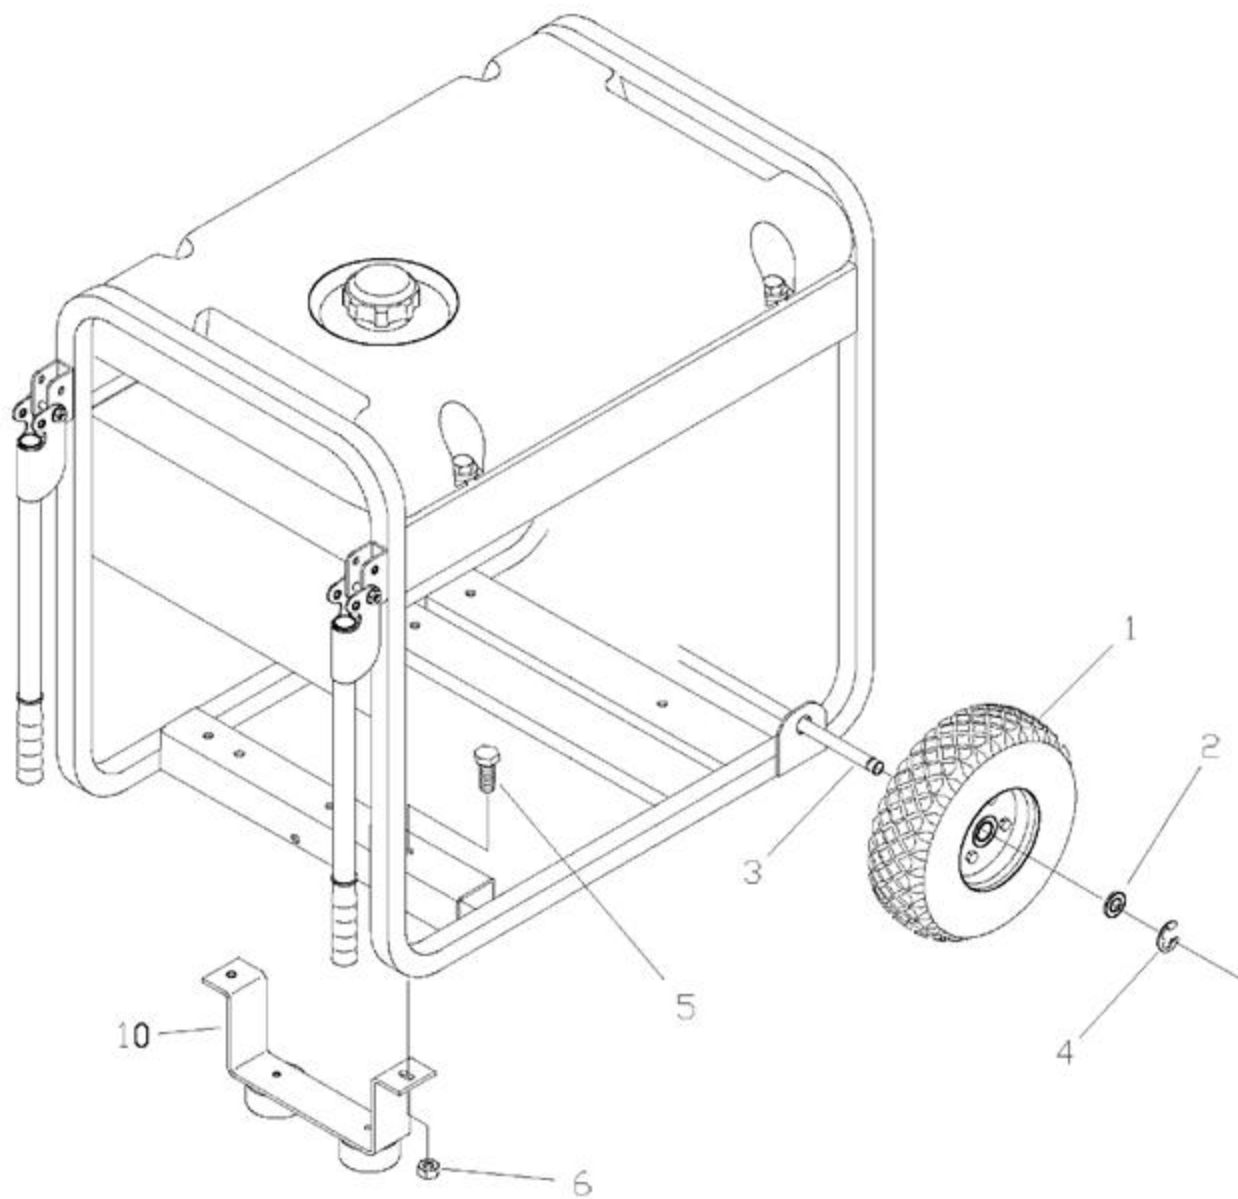

Ref #	Part #	Description	Qty	Context Note	Foot Note
1	B4966GS	WHEEL			
2	-----	WASHER, 5/8"		Purchase locally	
3	191267RGS	AXLE, 5/8"			
4	191265GS	E-RING			
5	-----	HHCS, M8 1.25 x 20		Purchase locally	
6	67989GS	NUT, Flange Serrated, M8			
10	195686GS	ASSEMBLY SUPPORT		(Includes Ref. No. 7)