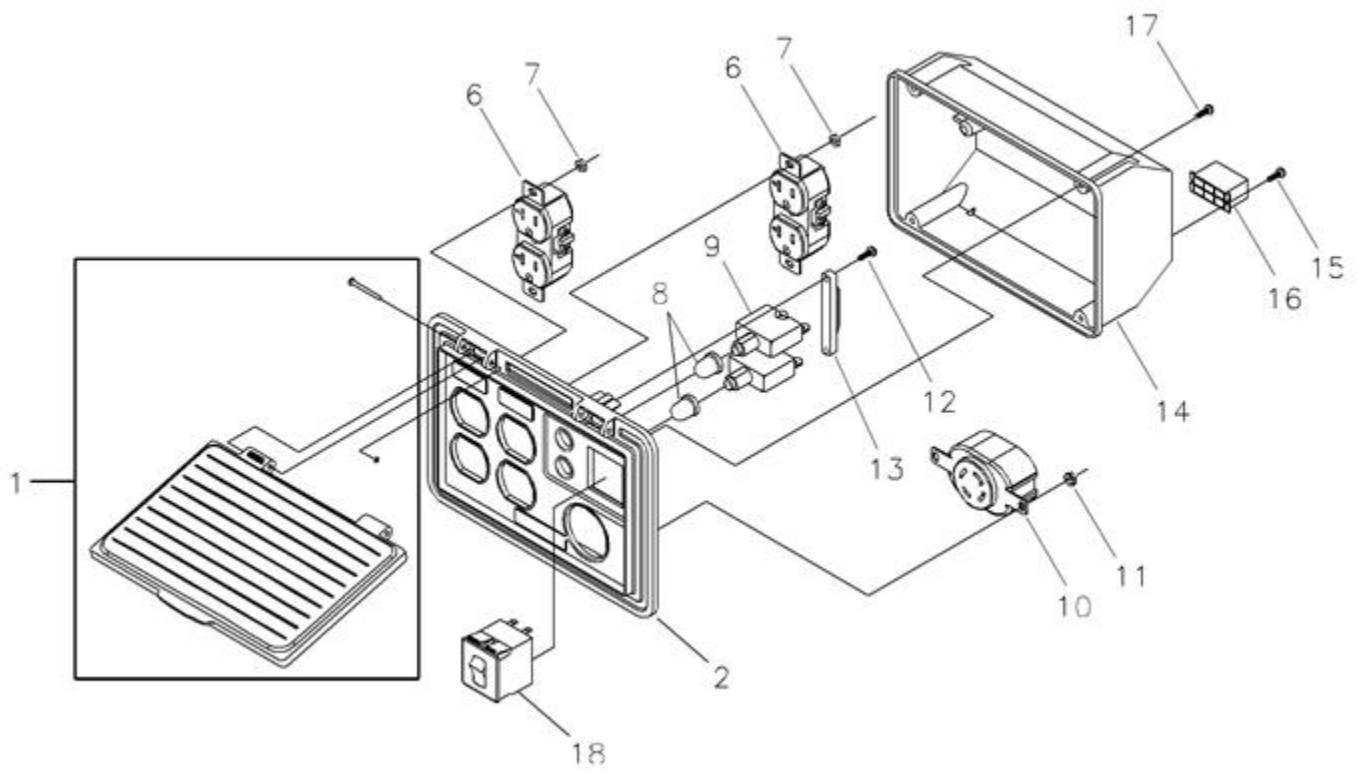

Ref #	Part #	Description	Qty	Context	Note	Foot	Note
1	186059GS	ADAPTER, Mounting, Alternator					
2	195616GS	ROTOR (Includes Item 11)					
3	196706AGS	STATOR					
4	193336GS	RBC, (with O-Ring p/n 189197GS)					
5	86308KGS	HHCS, M6 - 1.0 x 140 SEMS					
6	66386GS	ASSY, Holder, Brush					
7	66849GS	TAPTITE, M5 - 0.8 x 16					
8	22694GS	RECEPTACLE, 6 pin					
9	81917GS	PIN, Roll, 4mm x 10					
10	193428AGS	ASSY, Wire, Ground					
11	65791GS	BEARING					
12	189769GS	BOARD, Circuit, System Control					

Ref #	Part #	Description	Qty	Context Note	Foot Note
-------	--------	-------------	-----	--------------	-----------

Ref #	Part #	Description	Qty	Context Note	Foot Note
1	195112GS	ASSY, Control Lid Panel			
2	192273DGS	CONTROL PANEL, Compact			
6	68759GS	OUTLET, 120V, 20A, Duplex			
7	-----	NUT, Palnut, Pushnut, 5/32		(Purchase locally)	
8	84198GS	CAP, Breaker, Circuit			
9	75207GS	BREAKER, Circuit			
10	43437GS	OUTLET, 120/240V Locking, 30A			
11	-----	NUT, Palnut, Pushnut, 3/16		(Purchase locally)	
12	-----	PPHMS, 3.5 x 18		(Purchase locally)	
13	93857GS	BAR, Retaining			
14	192274GS	BOX, Rear Cover			
15	82308GS	SCREW, Tapping, STC 3 x 18			
16	22694GS	HOUSING, Receptacle			
17	192241GS	SCREW, Tapping, 3.5 x 14			
18	192785GS	BREAKER, Circuit, 30A			