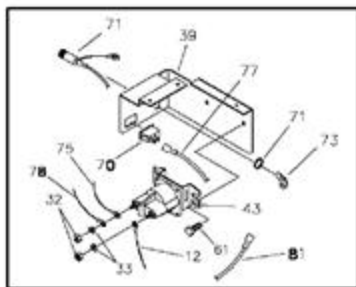

DETAIL OF ELECTRIC STARTER SWITCH