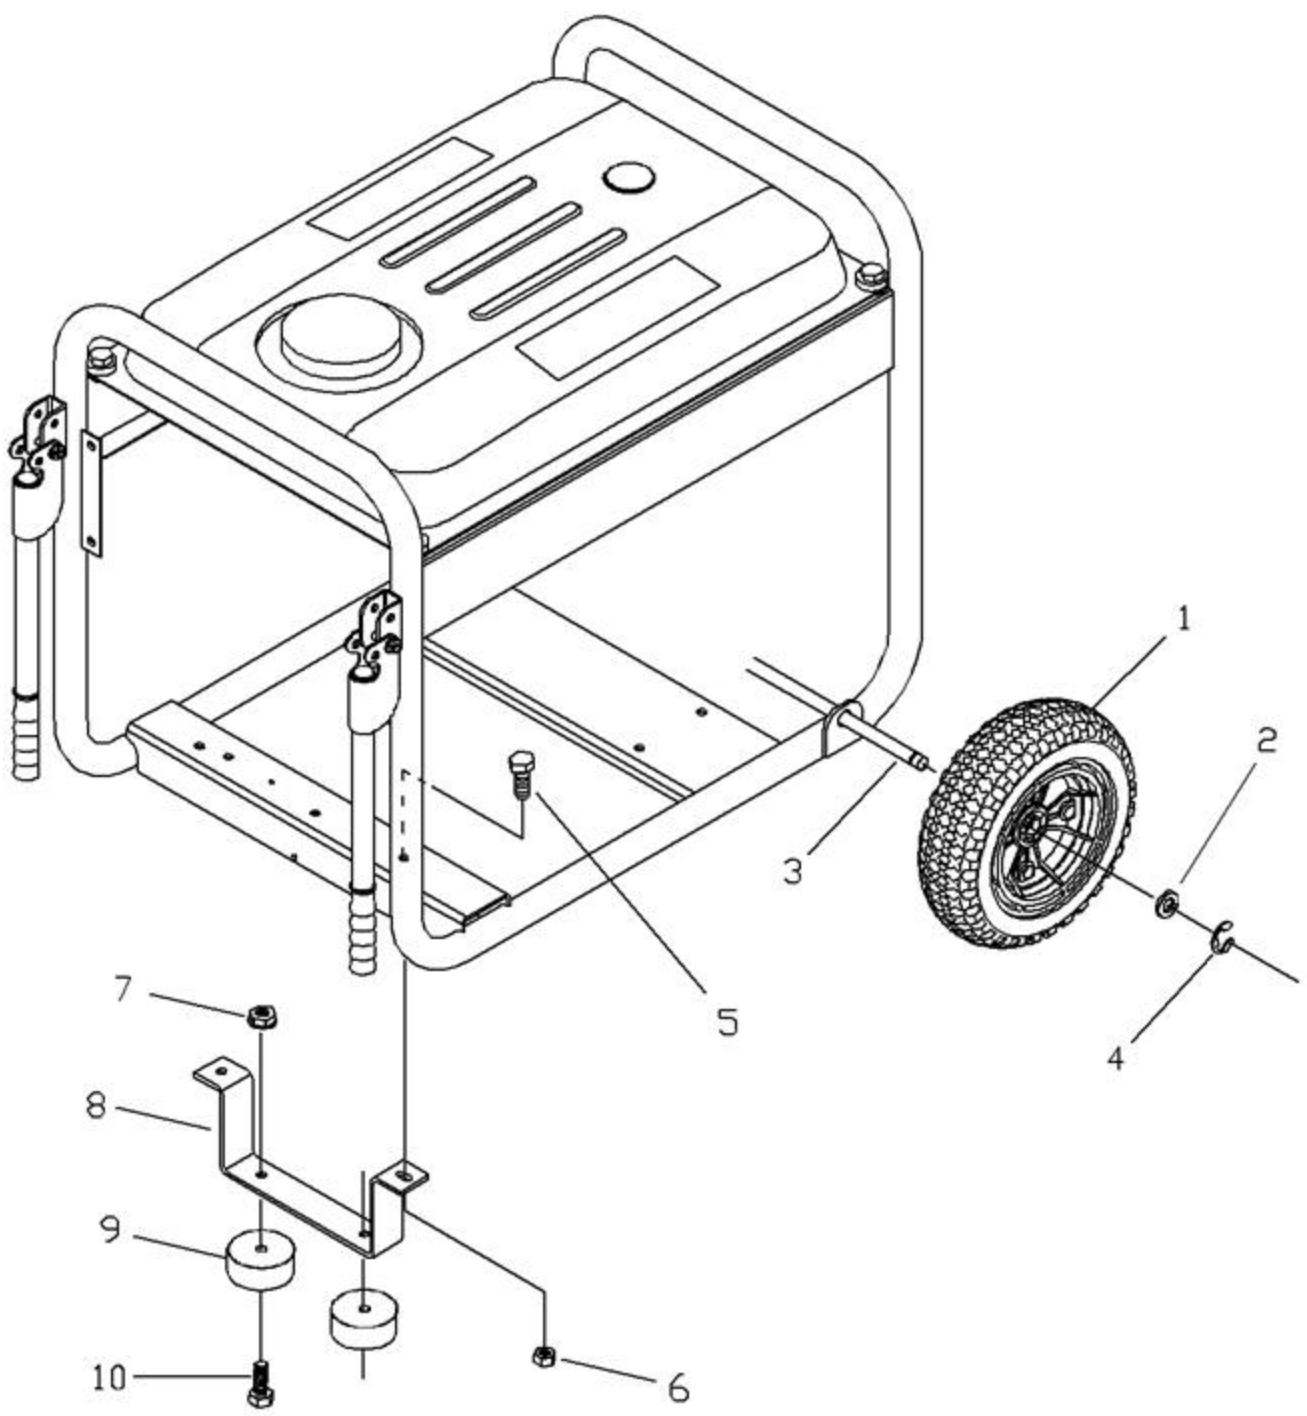

Ref #	Part #	Description	Qty	Context Note	Foot Note
1	196517GS	WHEEL			
2		WASHER, 5/8"		(Purchase locally)	
3	191267RGS	AXLE, 5/8"			
4	191265GS	E-RING			
5		HHCS, M8 1.25 x 20		(Purchase locally)	
6	67989GS	NUT, M8, Flange Serrated			
7	194005GS	NUT, 1/4 - 20 Flange, Nylok			
8	B186927GS	SUPPORT, Wheel Kit			
9	191413GS	MOUNT, Vibration			
10		HHCS, 1/4 - 20 x 1		(Purchase locally)