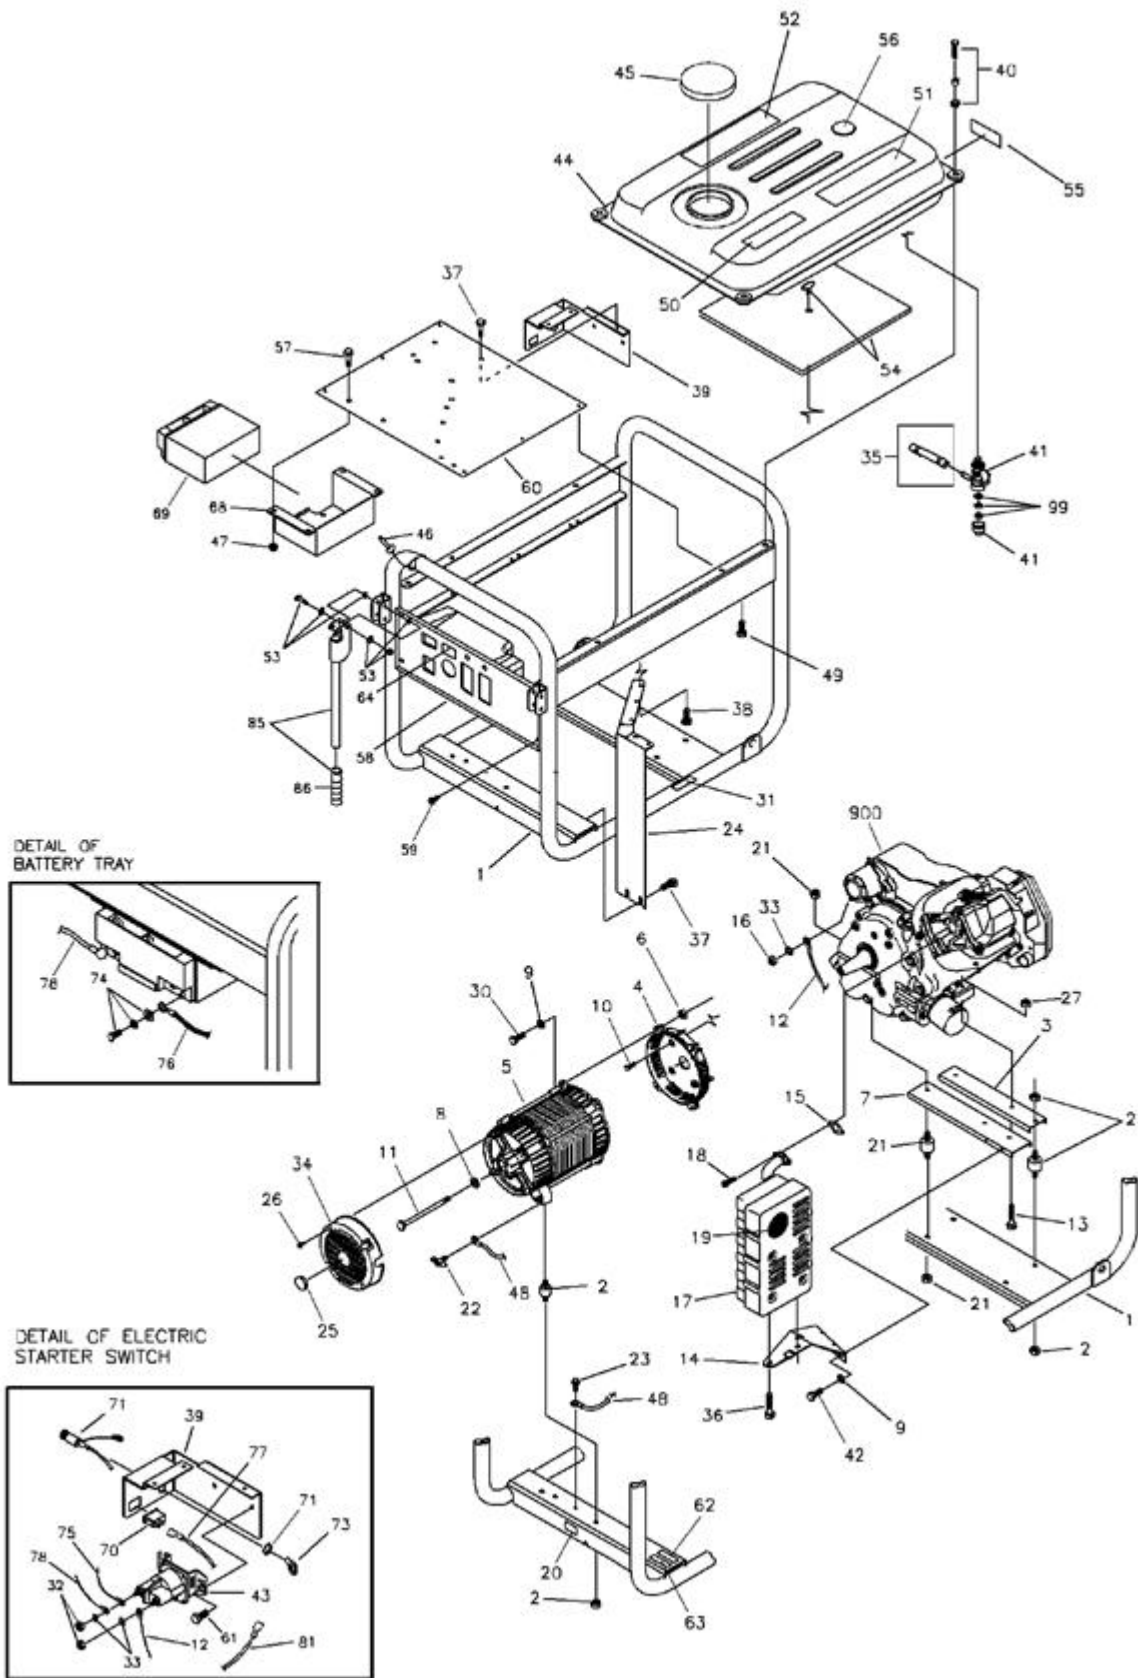

Ref #	Part #	Description	Qty	Context Note	Foot Note
1	186059GS	ADAPTER, Mounting, Alternator			
2	194773GS	ASSY, Rotor		(Includes Item 10)	
3	198498AGS	STATOR			
4	193336GS	RBC, (with O-Ring p/n 189197GS)			
5	86308KGS	HHCS, M6 - 1.0 x 175 SEMS			
6	66386GS	ASSY, Holder, Brush			
7	66849GS	TAPTITE, M5 - 0.8 x 16			
8	189769GS	BOARD, Circuit, System Control			
9	81917GS	PIN, Roll, 4mm x 10			
10	65791GS	BEARING			

Ref #	Part #	Description	Qty	Context Note	Foot Note
1	198237GS	PANEL, Control			
2	198239GS	BOX, Control Panel			
3	192785GS	BREAKER, Circuit,30A			
4	198245GS	METER, Hour			
5	75207DGS	BREAKER, Circuit,15A			
6		WASHER, Shakeproof, Int. #8		(Purchase locally)	
7	94373GS	OUTLET, 120V, 15A Duplex			
8	43437GS	OUTLET, 120/240V, 30A			
9		WASHER, Flat, M4		(Purchase locally)	
10		WASHER, Lock, M4		(Purchase locally)	
11		NUT,M4 - 0.7		(Purchase locally)	
12	198495GS	SCREW,4 x 18,Tapping			
13	193095GS	JUMPER,Terminal Block			
14	193427GS	STRIP,Terminal, 3 Pole			
15		WASHER, Flat, M5		(Purchase locally)	
16		WASHER, Lock, M5		(Purchase locally)	
17		NUT, M5 - 0.8		(Purchase locally)	
18	38057GS	GROMMET			
19	77043BGS	CONDUIT, Flex Tubing			
20	188632GS	BOOT,Wire Outlet, Rubber			

Ref #	Part #	Description	Qty	Context Note	Foot Note
1	196517GS	WHEEL			
2		WASHER, 5/8"		(Purchase locally)	
3	191267RGS	AXLE, 5/8"			
4	191265GS	E-RING			
5		HHCS, M8 1.25 x 20		(Purchase locally)	
6	67989GS	NUT, M8, Flange Serrated			
7	194005GS	NUT, 1/4 - 20 Flange, Nylok			
8	B186927GS	SUPPORT, Wheel Kit			
9	191413GS	MOUNT, Vibration			
10		HHCS, 1/4 - 20 x 1		(Purchase locally)	