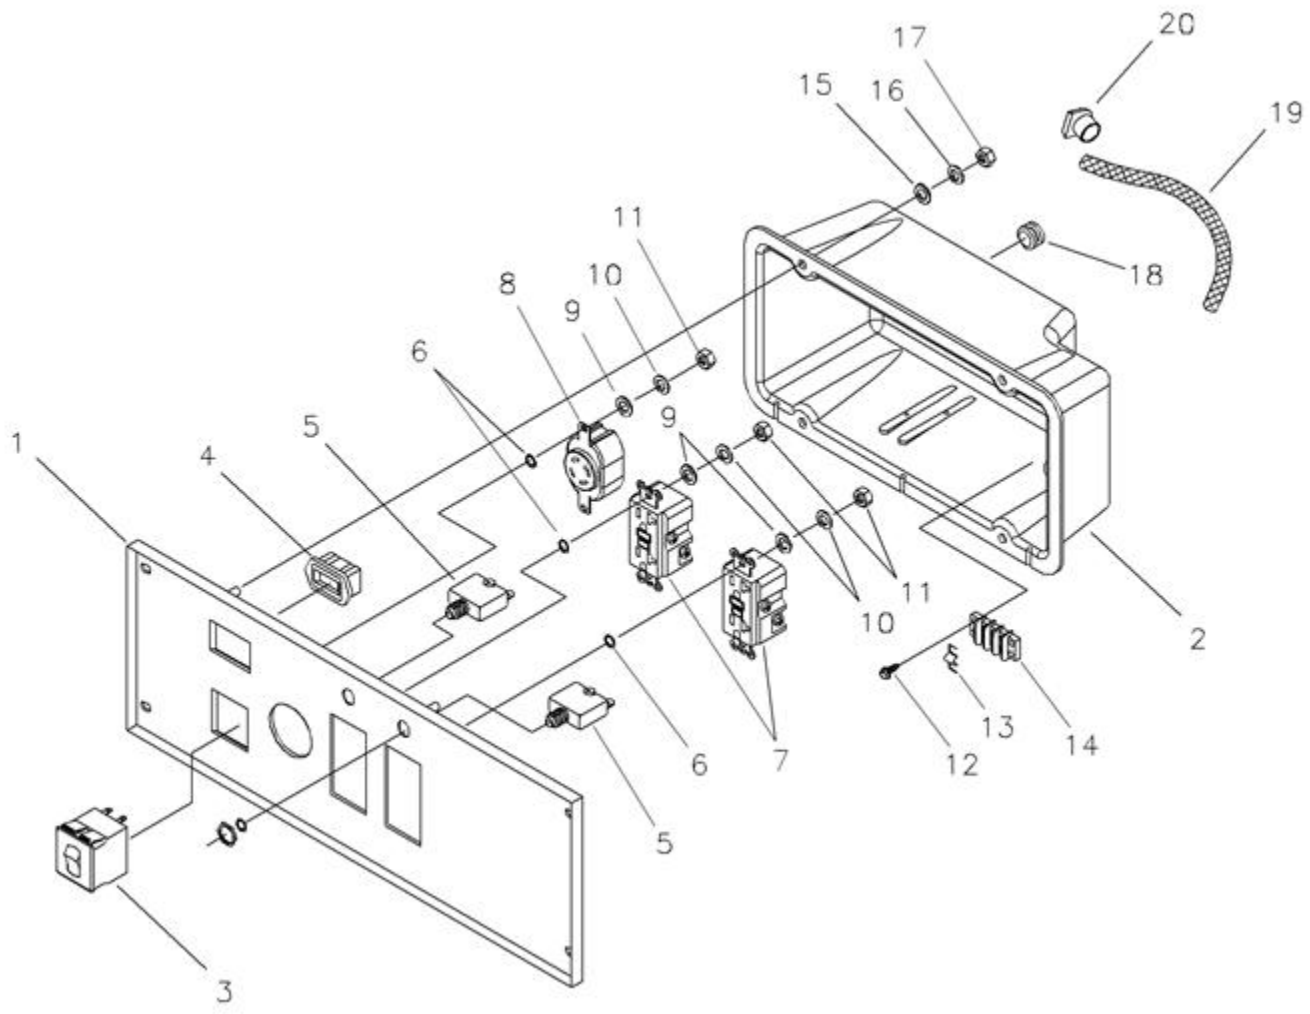

Ref #	Part #	Description	Qty	Context Note	Foot Note
1	186059GS	ADAPTER, Mounting, Alternator			
2	194773GS	ASSY, Rotor		(Includes Item 10)	
3	198498AGS	STATOR			
4	193336GS	RBC, (with O-Ring p/n 189197GS)			
5	86308KGS	HHCS, M6 - 1.0 x 175 SEMS			
6	66386GS	ASSY, Holder, Brush			
7	66849GS	TAPTITE, M5 - 0.8 x 16			
8	189769GS	BOARD, Circuit, System Control			
9	81917GS	PIN, Roll, 4mm x 10			
10	65791GS	BEARING			

Ref #	Part #	Description	Qty	Context Note	Foot Note
1	198237GS	PANEL, Control			
2	198239GS	BOX, Control Panel			
3	192785GS	BREAKER, Circuit,30A			
4	198245GS	METER, Hour			
5	75207DGS	BREAKER, Circuit,15A			
6		WASHER, Shakeproof, Int. #8		(Purchase locally)	
7	94373GS	OUTLET, 120V, 15A Duplex			
8	43437GS	OUTLET, 120/240V, 30A			
9		WASHER, Flat, M4		(Purchase locally)	
10		WASHER, Lock, M4		(Purchase locally)	
11		NUT,M4 - 0.7		(Purchase locally)	
12	198495GS	SCREW,4 x 18,Tapping			
13	193095GS	JUMPER,Terminal Block			
14	193427GS	STRIP,Terminal, 3 Pole			
15		WASHER, Flat, M5		(Purchase locally)	
16		WASHER, Lock, M5		(Purchase locally)	
17		NUT, M5 - 0.8		(Purchase locally)	
18	38057GS	GROMMET			
19	77043BGS	CONDUIT, Flex Tubing			
20	188632GS	BOOT,Wire Outlet, Rubber			