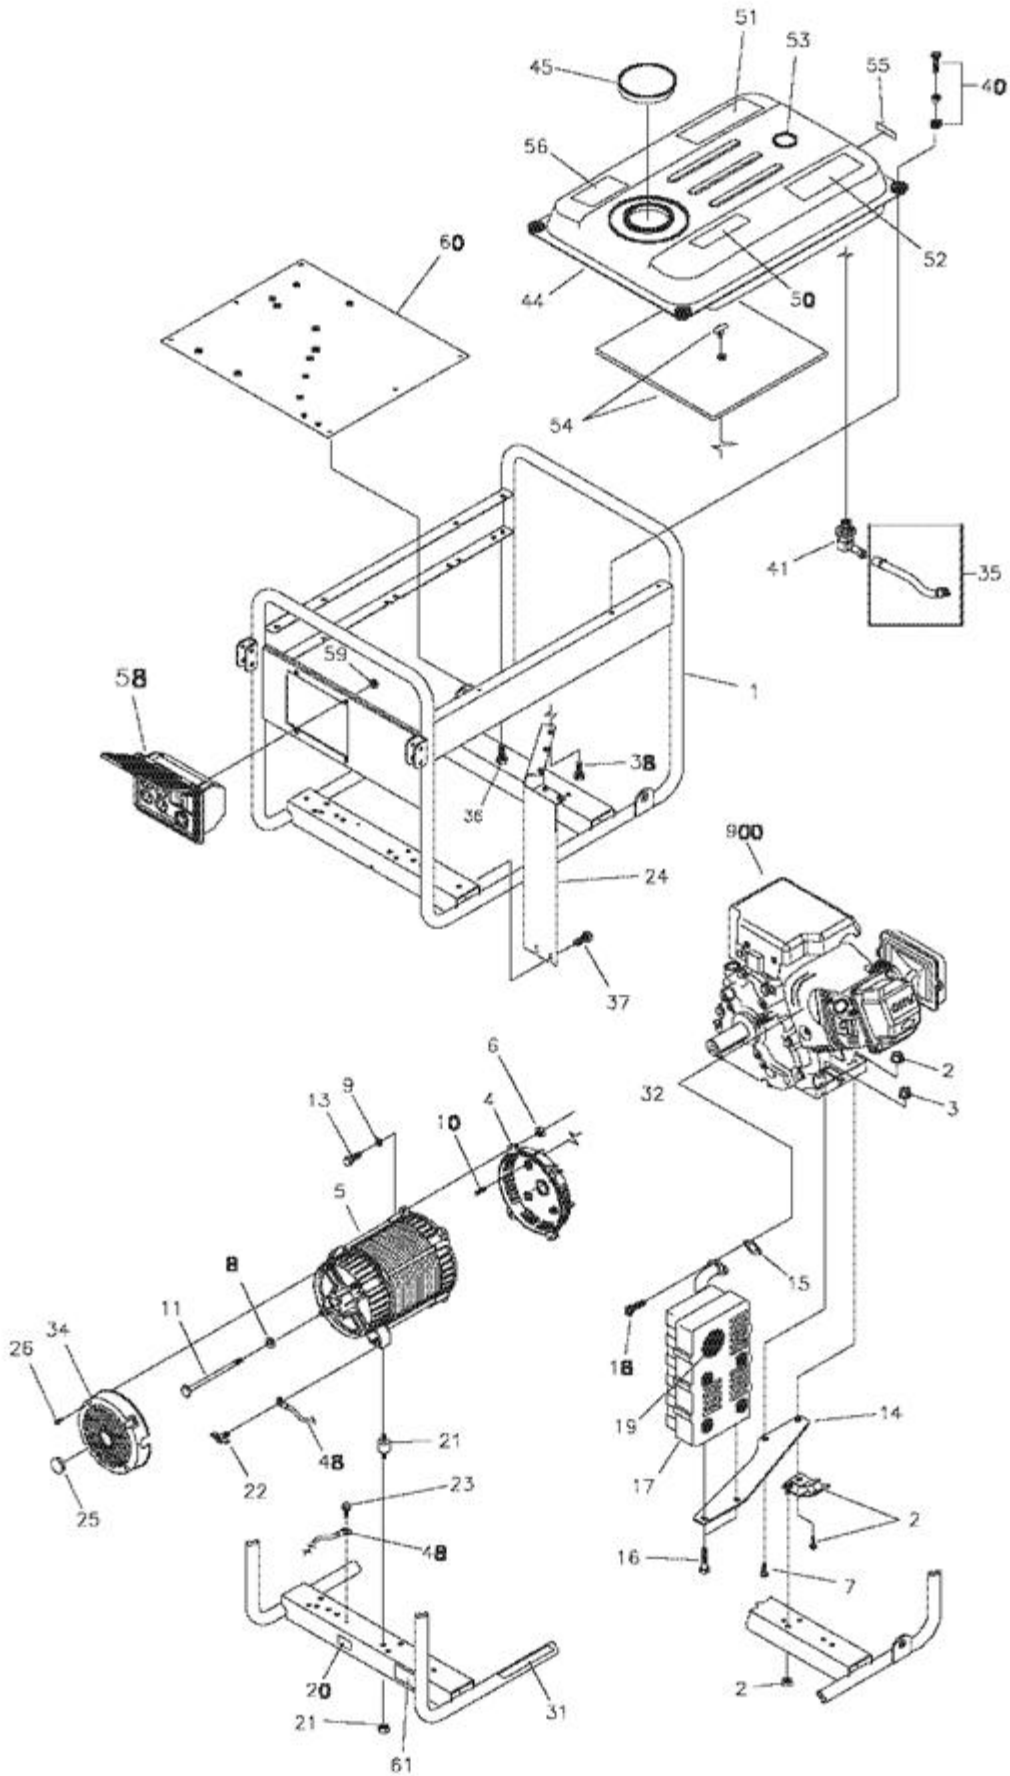

Ref# Part #

Description

Qty

Context Note

Foot Note

Ref #	Part #	Description	Qty	Context Note	Foot Note
1	M204097GS	KIT, Cradle		(Includes Items 20, 31 & 61)	
2	194150GS	KIT, Vibration Mount, 45°			
3	67989GS	NUT, Flange Serrated, M8			
4	190220GS	ADAPTER, Engine			
5	-----	ALTERNATOR (see page 4)			
6	-----	*NUT, Hex, M8-1-1/4			*Items without part numbers are common fasteners and are available at your local hardware store.
7	195398GS	SCREW, Pan Head Torx, M8 1.25 x 35			
8	96796GS	WASHER, 8.4 x 22.2 x 3			
9	-----	*WASHER, Lock, 5/16-M8			*Items without part numbers are common fasteners and are available at your local hardware store.
10	190274BGS	SCREW, 3/8-16 x 1			
11	187365FGGS	CAPSCREW, Hex Head, 5/16-24 x 7.44			
13	-----	*CAPSCREW, Hex Head, M8-1-1/4 x 25			*Items without part numbers are common fasteners and are available at your local hardware store.
14	189009GS	BRACKET, Muffler			
15	695398	GASKET, Exhaust			
16	-----	*CAPSCREW, Hex Head, M6-1 x 12			*Items without part numbers are common fasteners and are available at your local hardware store.
17	189008GS	MUFFLER			
18	204885GS	SCREW, M8 -1.25 x 20			
19	83083GS	SCREEN, Spark Arrest			
20	B4986GS	DECAL, Ground			
21	194153GS	KIT, Vibration Mount			
22	87680GS	NUT, Wing, M6-1