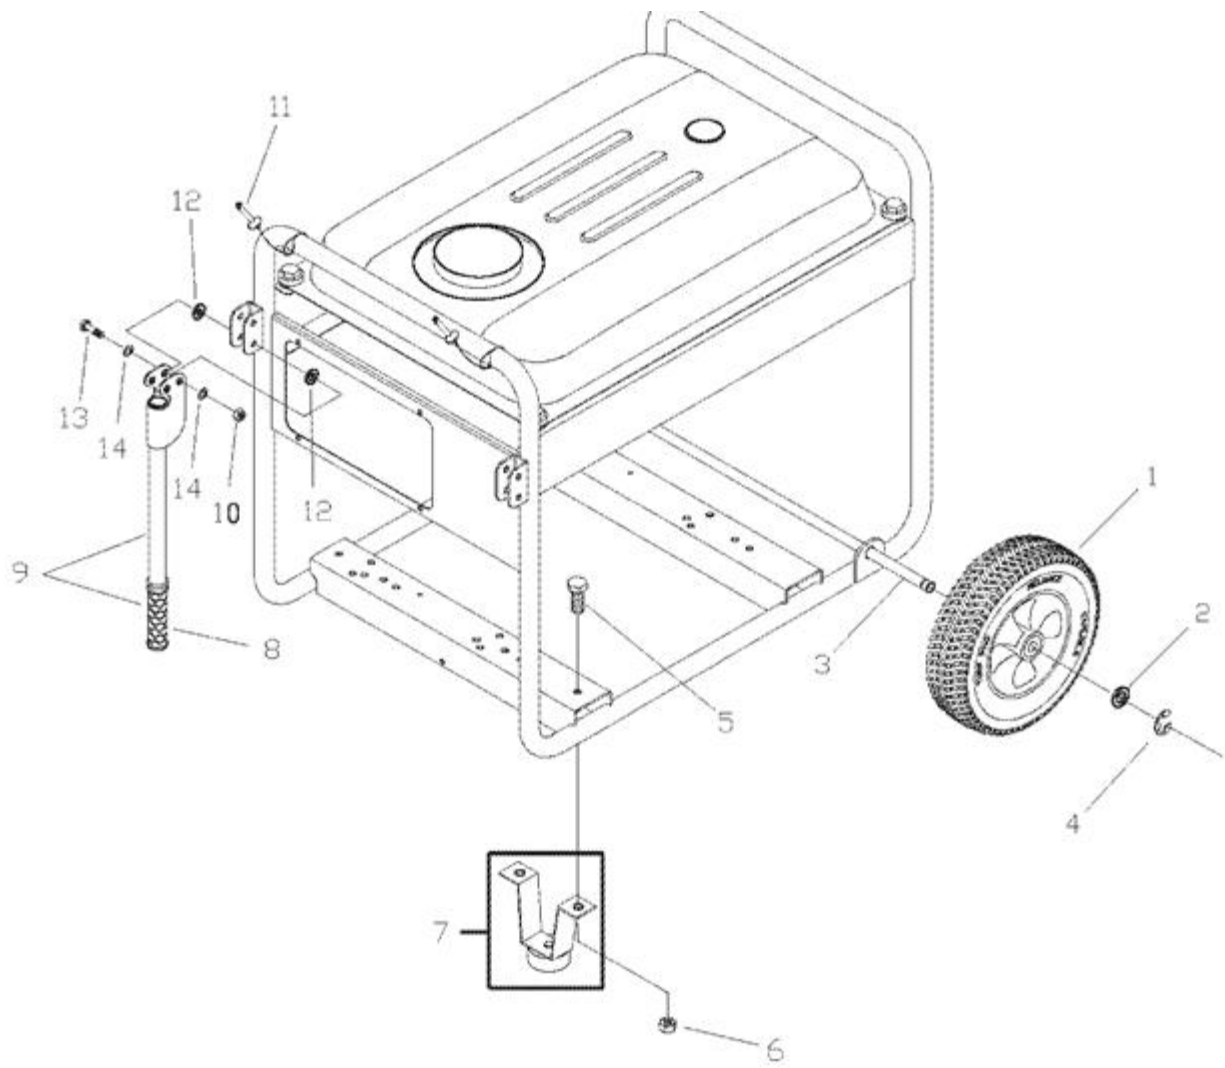

Ref #	Part #	Description	Qty	Context Note	Foot Note
1	203273GS	WHEEL			
2	-----	*WASHER, 5/8			*Items without part numbers are common fasteners and are available at your local hardware store.
3	208101GS	AXLE			
4	191265GS	E-RING			
5	-----	*CAPSCREW, Hex Head, M8-1-1/4 x 20			*Items without part numbers are common fasteners and are available at your local hardware store.
6	67989GS	NUT, Flange Serrated, M8			
7	203977GS	ASSEMBLY, Support			
8	198669GS	GRIP			
9	B193200GS	ASSEMBLY, Handle with Grip			
10	-----	*NUT, Nylock, M8-1-1/4			*Items without part numbers are common fasteners and are available at your local hardware store.
11	B4135GS	PIN, Handle			
15	-----	*WASHER, Nylon, 1.2 x 0.346 x 0.03			
13	-----	*CAPSCREW, Hex Head, M8-1-1/4 x 45			*Items without part numbers are common fasteners and are available at your local hardware store.
14	-----	*WASHER, Flat, 5/16-M8			*Items without part numbers are common fasteners and are available at your local hardware store.
--	203979GS	KIT, Hardware		(Not Shown)