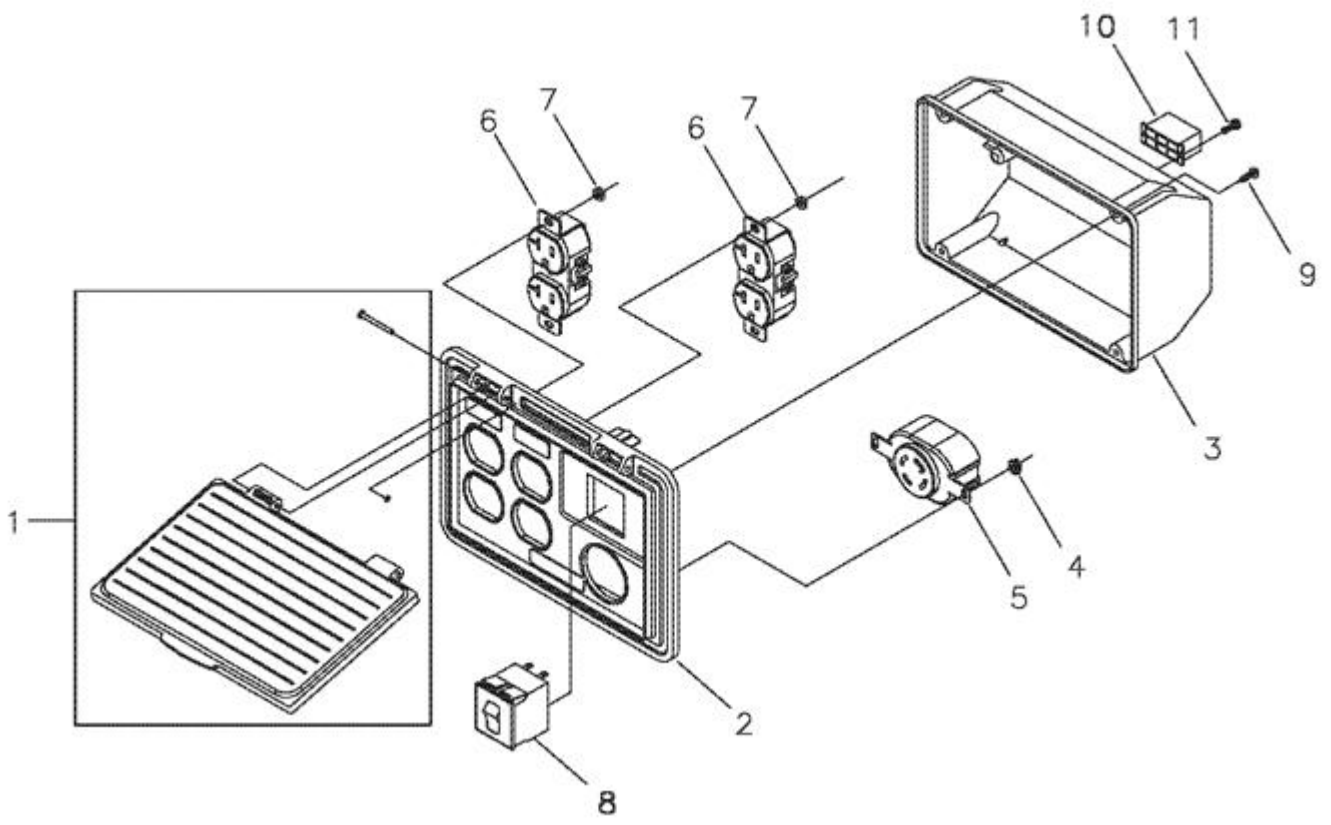

Ref #	Part #	Description	Qty	Context Note	Foot Note
1	186059GS	ADAPTER, Mounting, Alternator			
2	190032GS	ROTOR			
3	190079AGS	STATOR			
4	186060GS	RBC		(Includes O-Ring 189197GS)	
5	86308HGS	CAPSCREW, Hex Head, Sems, M6-1 x 140			
6	91825GS	ASSEMBLY, Holder, Rectifier/Brush			
7	66849GS	TAPTITE, M5 - 0.8 x 16			
8	22694GS	RECEPTACLE, 6 pin			
9	81917GS	PIN, Roll, 4mm x 10			
10	193428AGS	WIRE-A, Ground			
13	194274GS	HARNESS, Wire, Power			
14	65791GS	BEARING			

Ref #	Part #	Description	Qty	Context Note	Foot Note
1	195112GS	ASSEMBLY, Control Lid Panel			
2	196506AGS	CONTROL PANEL, Compact			
3	188890GS	BOX, Rear Cover			
4	-----	*NUT, Palnut, Pushnut, 3/16			*Items without part numbers are common fasteners and are available at your local hardware store.
5	43437GS	OUTLET, 120/240 Locking, 30A			
6	68759GS	OUTLET, 120V, 20Amp, Duplex			
7	-----	*NUT, Palnut, Pushnut, 5/32			*Items without part numbers are common fasteners and are available at your local hardware store.
8	191479AGS	BREAKER, 20, 2P			
9	192241GS	SCREW, Tapping, 3.5 x 14			
10	22694GS	HOUSING, Receptacle			
11	82308GS	SCREW, Tapping, STC 3 x 18			