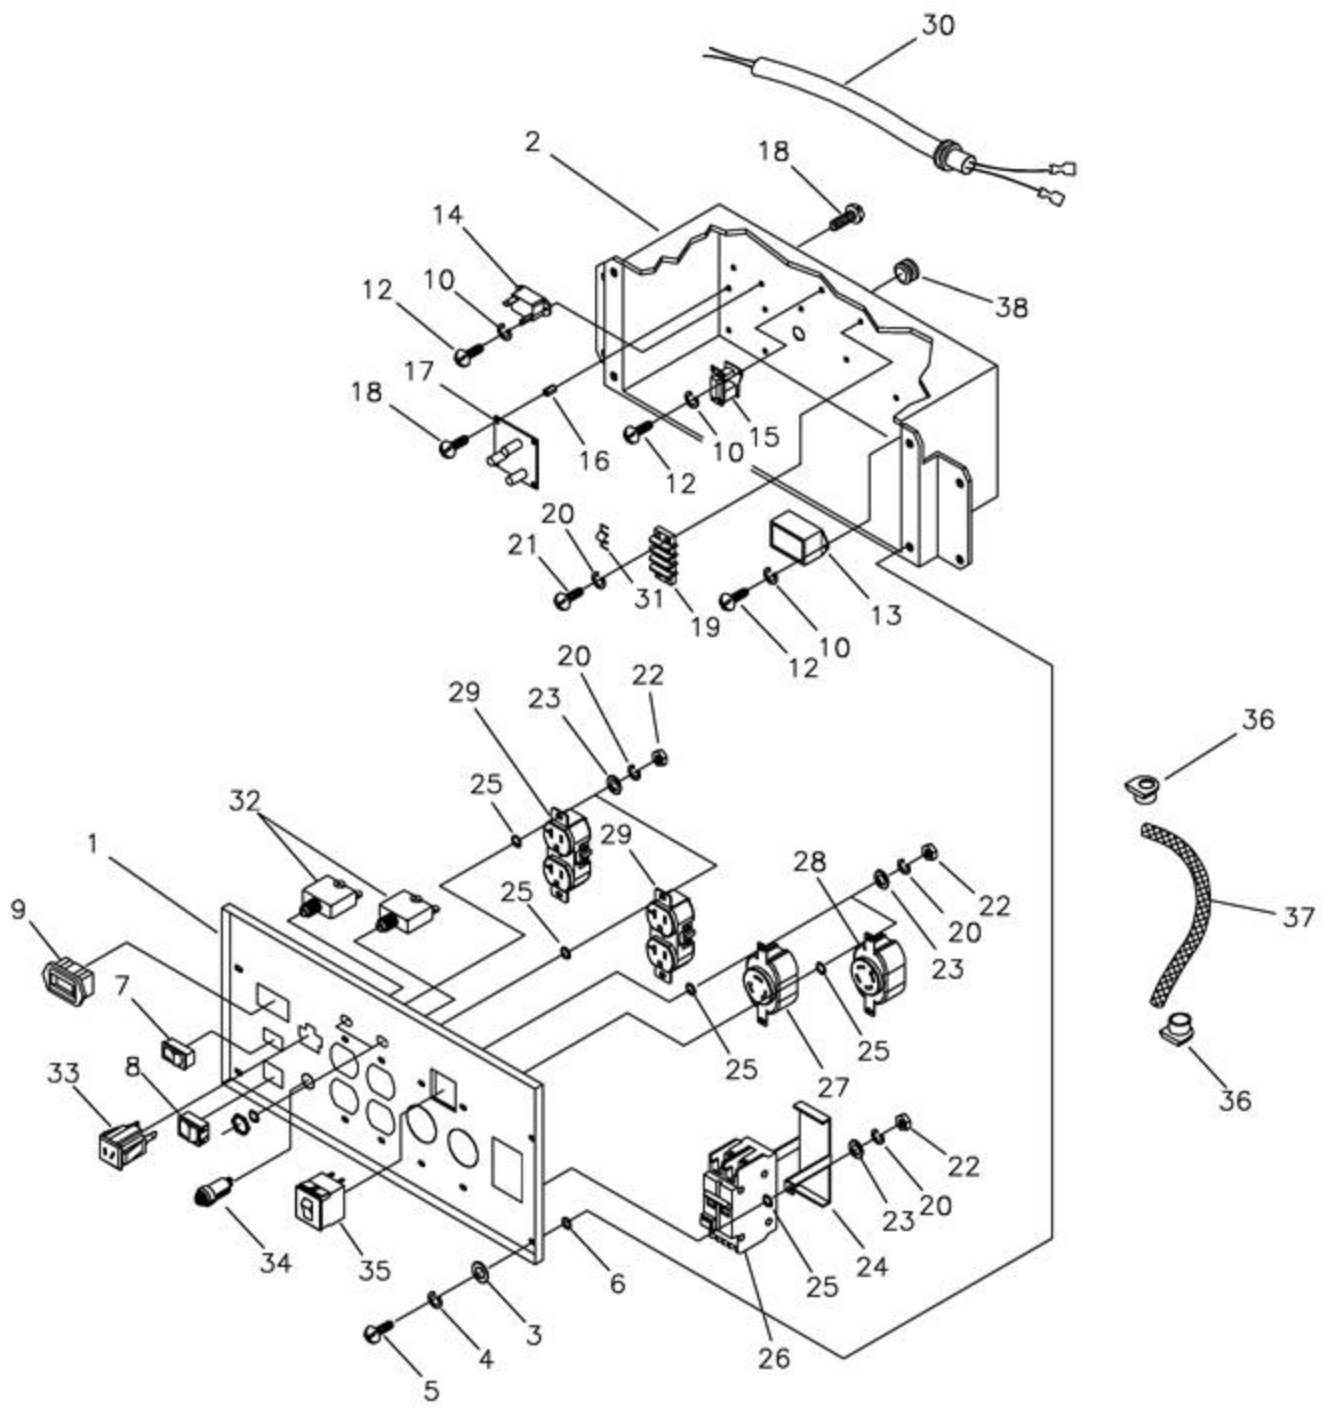

<b>Ref #</b>	<b>Part #</b>	<b>Description</b>	<b>Qty</b>	<b>Context Note</b>	<b>Foot Note</b>
1	186059GS	Adapter, Mounting, Alternator			
2	192938GS	Rotor			
3	192937AGS	Stator			
4	186060GS	RBC, With O-Ring		p/n 189197GS	
5	66449LGS	HHCS, M6 - 1 x 190 SEMS			
6	66386GS	Assy, Holder, Rectifier/Brush			
7	66849GS	Taptite, M5 - 0.8 x 16			
8		Lockwasher, 1/4 - M6		(Purchase locally)	
9	81917GS	Pin, Roll, 4mm x 10			
10	65795GS	Rectifier, Battery Charge			
11	66849CGS	Taptite, M5 - 0.8 x 30			
12		Washer, Shakeproof, Ext. #10		(Purchase locally)	
13	189769GS	Regulator, Voltage-AVR			
14	65791GS	Bearing			

Ref #	Part #	Description	Qty	Context Note	Foot Note
38	192376GS	Screw, 12 - 24 x 1/2 Thread Forming			
39	B4300GS	HHS, Trilobular, 1/4 - 20 x 1/2			
40	198221GS	Kit, Fuel Tank Hardware		Includes Qty 4	
41	193272GS	Valve, Fuel			
43	B4769GS	Contactora, Starter			
44	196035GS	Assy., Tank Fuel		Includes Items 41, 50, 51, 52, 55, 56 & 65	
45	189135GS	Cap, Tank Fuel			
47	77395GS	Locknut, M6			
48	195373GS	Wire, Ground			
49	95920GS	Linkage, Stepper Motor To Bell Crank			
50	188333GS	Decal, Instruction, Fuel			
51	194984GS	Decal, Warning			
52	94480GS	Decal, Operating Instructions			
54	95349GS	Plate, Adjust			
55	197797GS	Decal, Fuel Shutoff			
56	202997GS	Decal, Warning, CO			
57	189759GS	Kit, Fuel Valve Repair			
58	202526GS	Assy. Control Panel			
59		Washer, Ext #10, Shakeproof		(Purchase locally)	
60	J193512GS	Support, Tray Battery			
61	95348GS	Bracket, Bell Crank			
62	95921GS	Linkage, Bell Crank To Throttle			
63	96717GS	Spring			
65	192724GS	Gauge, Gas			
68	J195680GS	Tray, Battery			
69	193043GS	Battery			
70		HHCS, M6 -1.0 x 12		(Purchase locally)	
71		HHCS, 3/8 - 16 x 3/4		(Purchase locally)	
72		Washer, 3/8, Lock		(Purchase locally)	
73		Nut, 3/8 - 16		(Purchase locally)	
74	193347GS	Kit, Hardware Battery			
75	280623	Tubing, Fuel Line			
76	185939GGS	Wire, #55 Black			
78	189302EGS	Wire, #13 Red			
900		Engine		Contact Engine Manufacturer	