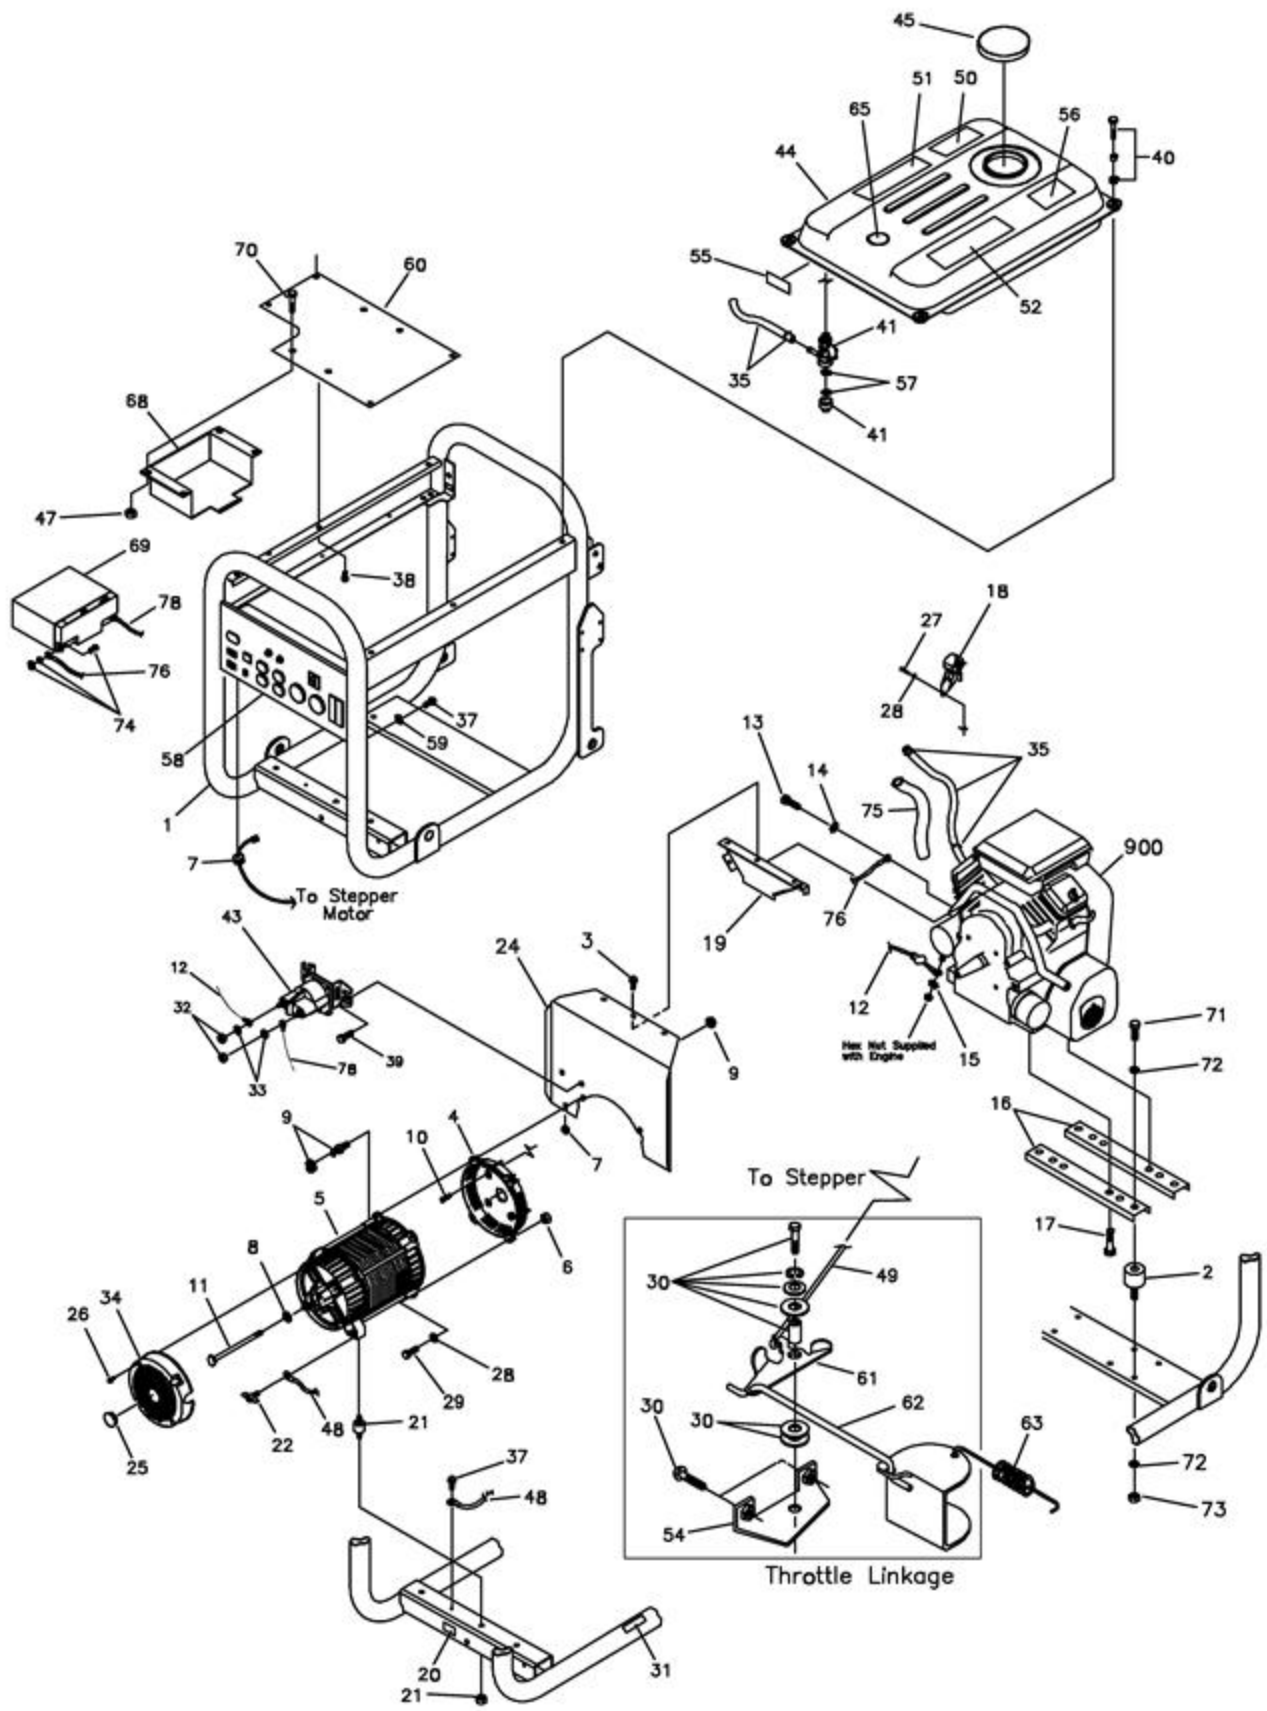

Ref #	Part #	Description	Qty	Context Note	Foot Note
1	B204637GS	Cradle		Includes Items 20 & 31	
2	38353GS	Mount, Vibration			
3	56893GS	Crimptite, 10-24 x 1/2			
4	190220GS	Adapter, Engine			
5	NSP	Assy., Alternator		Alternator	
6		Nut, Hex, M8 - 1.25		(Purchase locally)	
7	62265GS	Grommet			
8	96796GS	Washer, 8.4 x 22.2 x 3			
9	194208GS	Kit, Alt To Heat Shield Hardware			
10	190274BGS	SBHCS, 3/8-16 x 1"			
11	25254GS	HHCS 5/16-24 x 9-7/8			
12	189302BGS	Wire, #16, Red			
13		HHCS, M8 - 1.25 x 16		(Purchase locally)	
14		Washer, Shakeproof, Ext. 5/16		(Purchase locally)	
15		Washer, Shakeproof, Ext. M6		(Purchase locally)	
16	B77304GS	Support, Engine			
17	75246GS	Taptite, 3/8 - 16 x 1-1/4			
18	195404GS	Assy, Stepper Motor			
19	J93074GS	Support, Heatshield			
20	B4986GS	Decal, Ground			
21	194155GS	Kit, Vibration Mount			
22	86494GS	Screw, Wing M6 - 1.0 x 16			
24	194950GS	Assy., Heat Shield			
25	191190GS	Cap			
26	74908GS	Taptite, M5 - 0.8 x 10			
27		HHCS, M8 - 1.25 x 20		(Purchase locally)	
28		Washer, 5/16 M8 Lock		(Purchase locally)	
29		HHCS, M8-1.25 x 25		(Purchase locally)	
30	194543GS	Kit, Throttle Linkage Hardware			
31	200310GS	Decal, Exhaust Warning			
32		Nut, 1/4 - 20		(Purchase locally)	
33		Washer, 1/4 Lock		(Purchase locally)	
34	195422GS	Cover, RBC Plastic w/Cap			
35	791745	Kit, Hose, Fuel			
37	B2153GS	Screw, Self Driller, 12-14 x 7/8