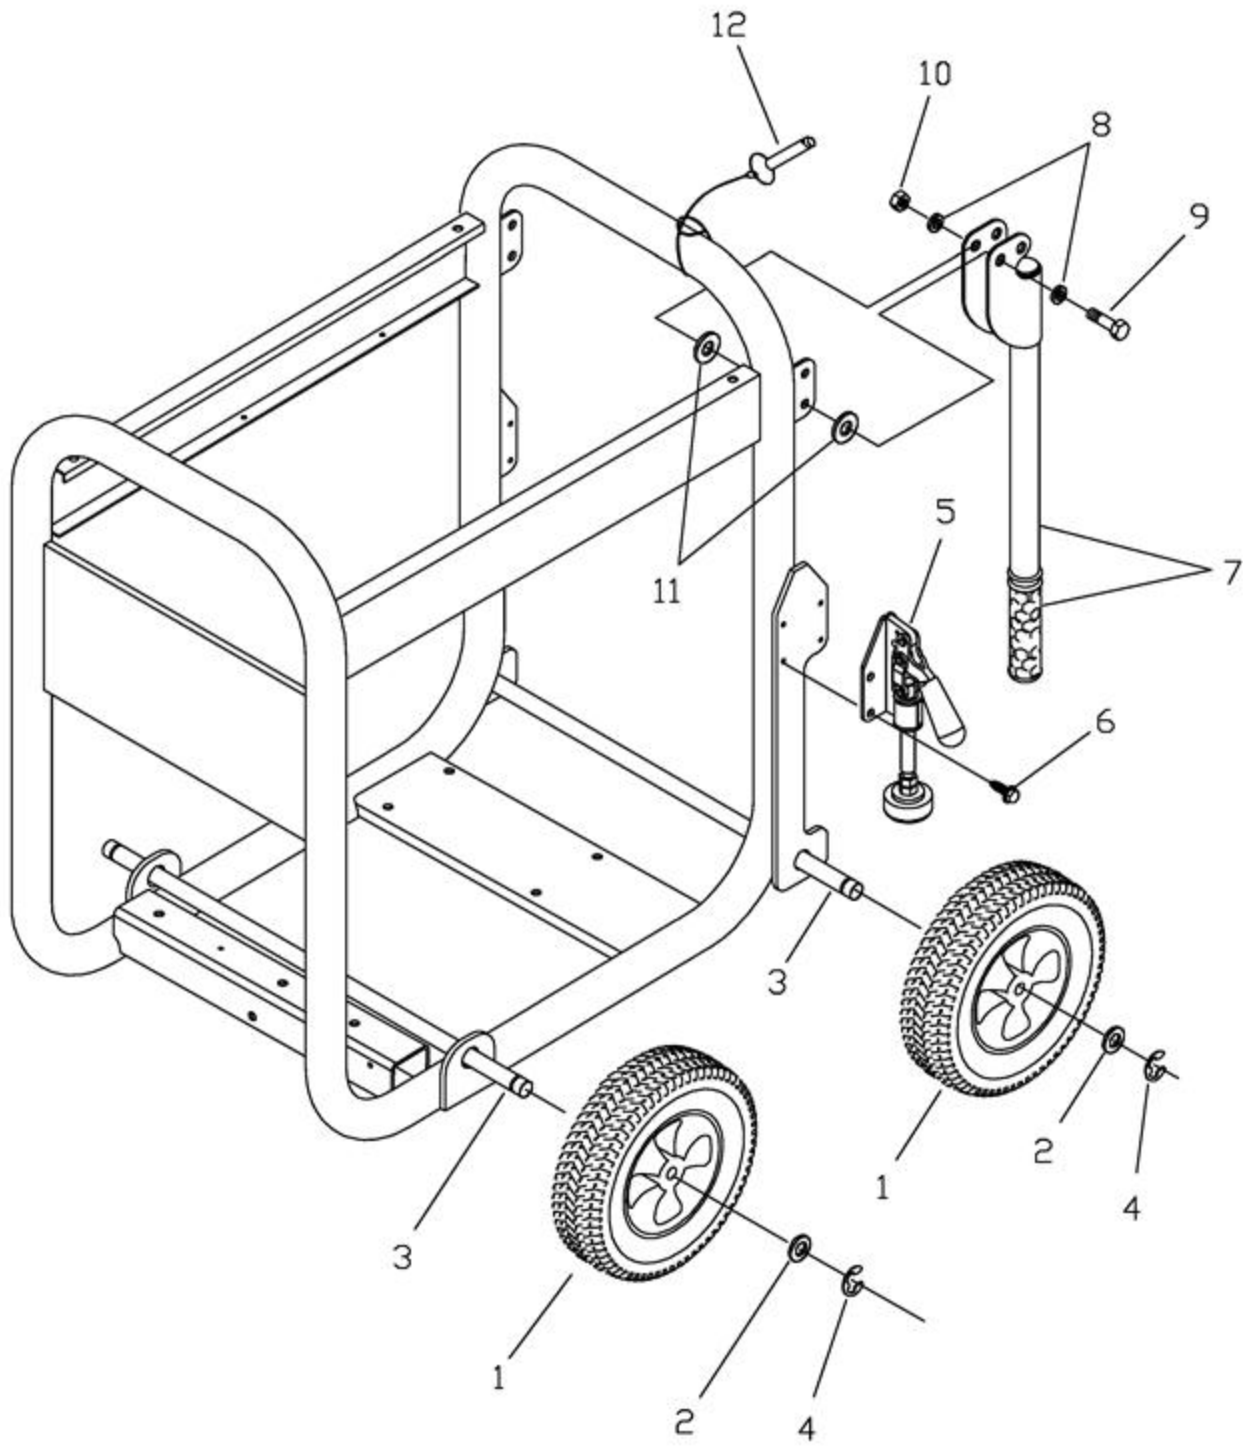

Ref #	Part #	Description	Qty	Context Note	Foot Note
1	203273GS	Wheel			
2		Washer, 5/8"		(Purchase locally)	
3	191267TGS	Axle			
4	191265GS	E-Ring			
5	205135GS	Assy, Brake			
6		Screw, 1/4-20 x 3/8		(Purchase locally)	
7	B193200GS	Assy, Handle w/Grip			
	198669GS	Grip			
8		Washer, Flat, 5/16 - M8		(Purchase locally)	
9		Nut, M8 - 1.25, Nylok		(Purchase locally)	
10		HHCS, M8 - 1.25 x 45		(Purchase locally)	
11		Washer, 1.2 x 0.346 x 0.03, Nylon		(Purchase locally)	
12	B4135GS	Pin, Handle			
	205183GS	Subkit, Hardware		Items Not Illustrated