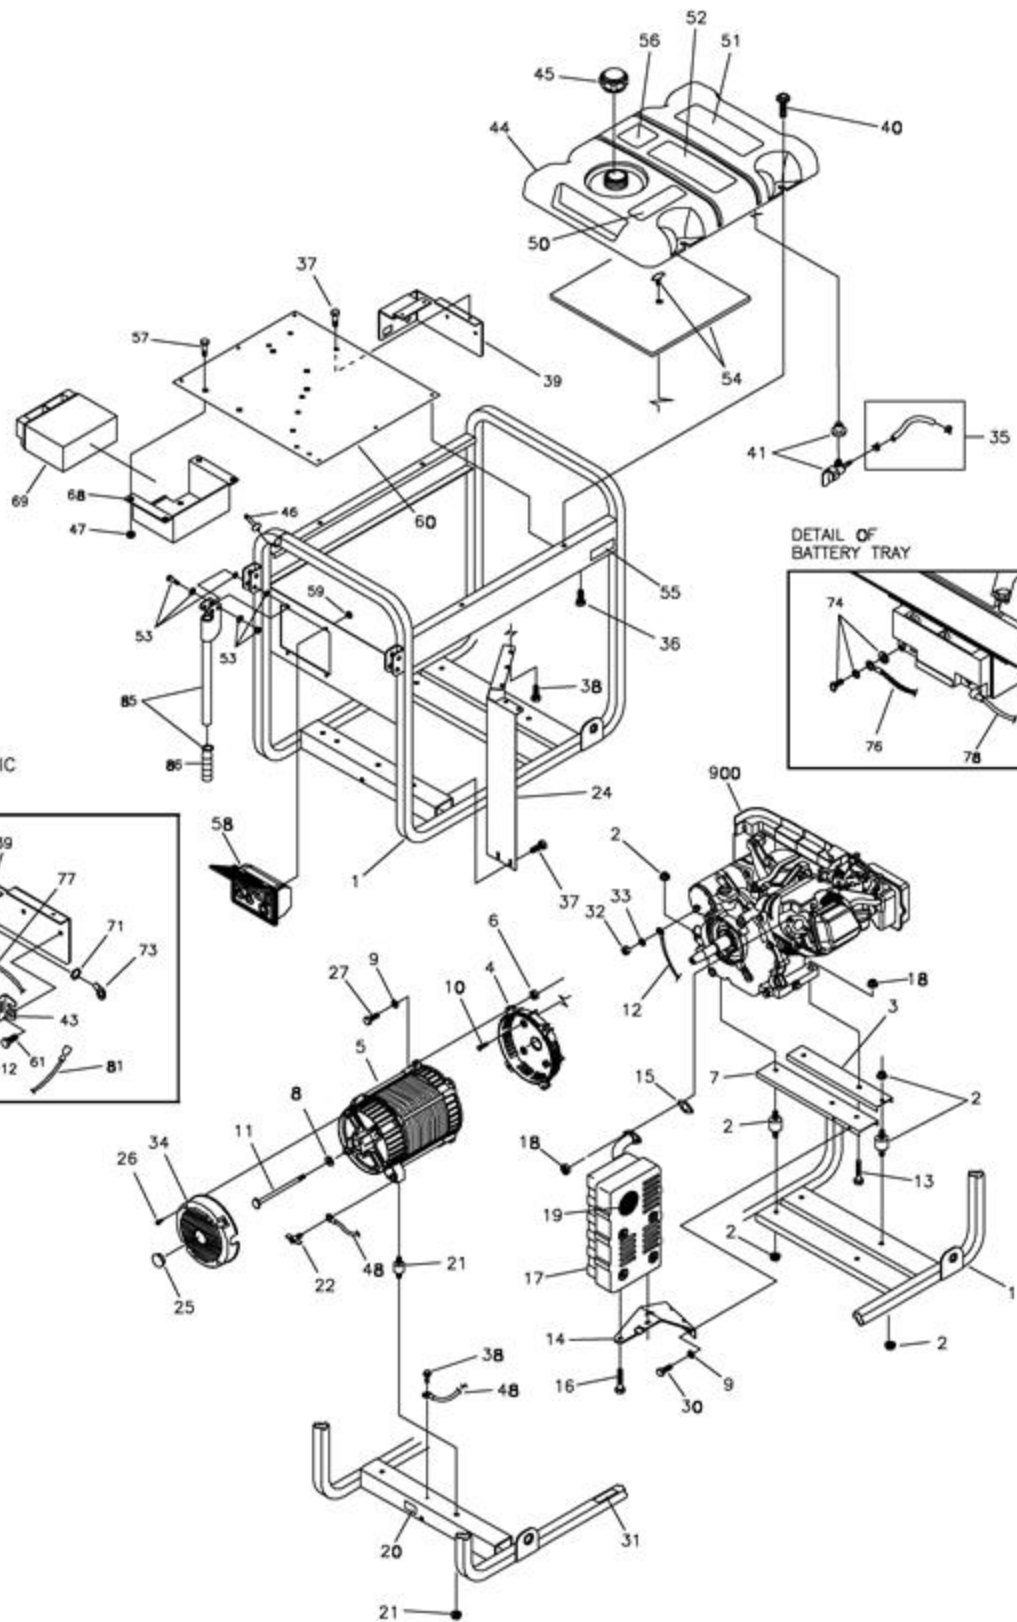

DETAIL OF BATTERY TRAY

Ref #	Part #	Description	Qty	Context Note	Foot Note
1	M195438GS	Kit, Cradle		Includes Items 20 & 31	
2	196400GS	Kit, Vibration Mount			
3	M92531GS	Bracket, Support Engine			
4	190220GS	Adapter, Engine			
5	NSP	Assy., Alternator		Alternator	
6	-----	Nut, Hex, M8 - 1.25		(Purchase locally)	
7	M190723GS	Bracket, Support Eng/Muffler			
8	96796GS	Washer, 8.4 x 22.2 x 3			
9	-----	Washer, Lock, 5/16 - M8		(Purchase locally)	
10	190274DGS	SBHC, 3/8-16 x 7/8"			
11	73068GS	HHCS, 5/16 - 24 x 8-7/8			
12	189302LGS	Asm Wire, #16, Red			
13	-----	HHCS, M8 - 1.25 x 40		(Purchase locally)	
14	92532GS	Bracket, Muffler			
15	710250	Gasket, Exhaust			
16	-----	HHCS, M6 - 1.0 x 12		(Purchase locally)	
17	B4206GS	Muffler			
18	67989GS	Nut, M8 Flange Serrated			
19	83083GS	Screen, Spark Arrest			
20	B4986GS	Decal, Ground			
21	195625GS	Kit, Vibration Mount			
22	86494GS	Screw, Wing M6 - 1.0 x 16			
24	194390GS	Assy., Heat Shield			
25	191190GS	Cap			
26	74908GS	Taptite, M5 - 0.8 x 10			
27	-----	HHCS, M8 - 1.25 x 25		(Purchase locally)	
30	-----	HHCS, 5/16 - 18 x 3/4		(Purchase locally)	
31	196830GS	Decal, Exhaust Warning			
32	-----	Nut, 1/4 - 20		(Purchase locally)	
33	-----	Washer, 1/4 Lock		(Purchase locally)	
34	195422GS	Cover, RBC Plastic w/Cap			
35	791745	Kit, Hose, Fuel		Cut to fit	
36	192376GS	Screw, 12 - 24 x 1/2 Thread Forming			
37	56893GS	Crimptite, 10-24 x 1/2			
38	B2153GS	Screw, Self Driller, 12-14 x 7/8			
39	B196810GS	Bracket, Starter			
40	199256GS	Bolt, Shoulder, M6-1.0, w/Neoprene Washer