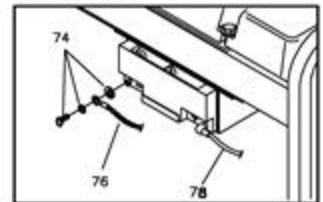

DETAIL OF BATTERY TRAY