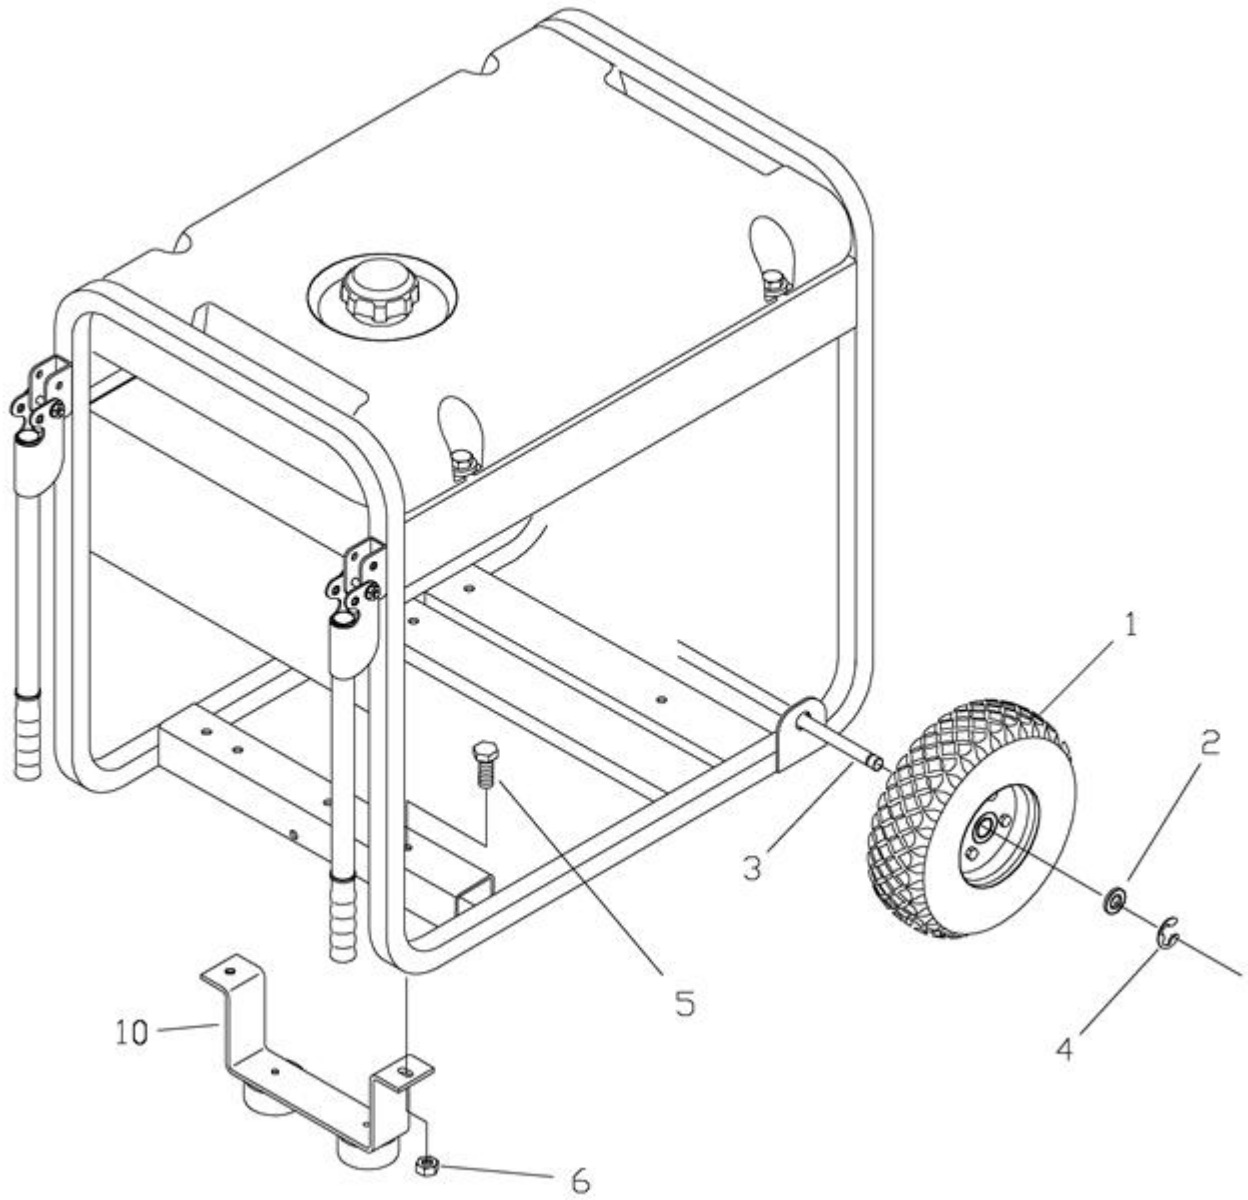

Ref #	Part #	Description	Qty	Context Note	Foot Note
1	B4966GS	Wheel			
2	-----	Washer, 5/8"		(Purchase locally)	
3	191267RGS	Axle, 5/8"			
4	191265GS	E-Ring			
5	-----	HHCS, M8 1.25 x 20		(Purchase locally)	
6	52858GS	Nut, M8 - 1.25, Lock			
10	195686GS	Assy Support			
--	199919GS	Subkit, Hardware		Parts Not Illustrated