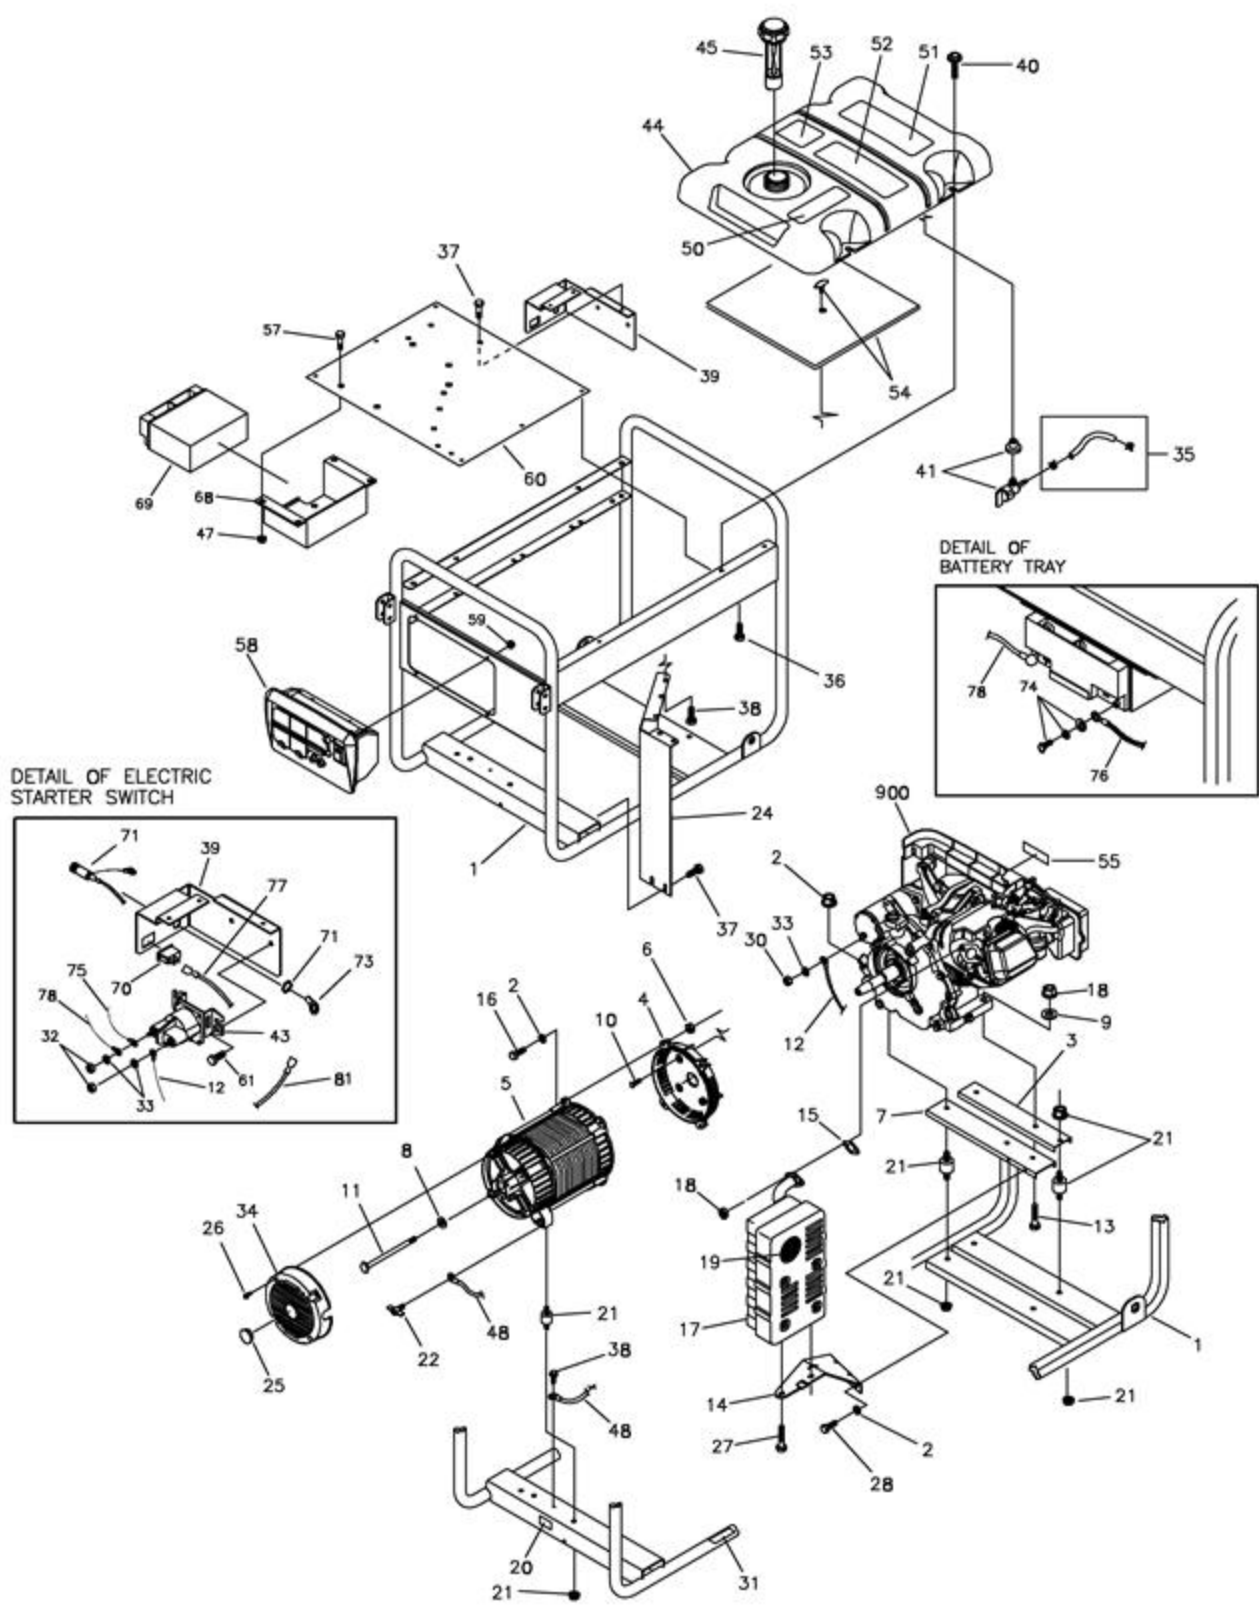

Ref #	Part #	Description	Qty	Context Note	Foot Note
1	186059GS	Adapter, Mounting, Alternator			
2	205174GS	Assy, Rotor		(Includes Item 11)	
3	204285GS	Stator			
4	193336GS	RBC		(with O-Ring p/n 189197GS)	
5	66449LGS	Bolt, Stator, M6 - 1.0 x 190			
7	66849GS	Taptite, M5 - 0.8 x 16			
8	66386GS	Assy, Holder, Brush			
9	198339GS	Regulator			
10	81917GS	Pin, Roll, 4mm x 10			
11	65791GS	Bearing			

Ref #	Part #	Description	Qty	Context	Note	Foot	Note
1	198468GS	Panel, Control					
2	197472GS	Cover, Flip Outlets					
3	201573GS	Box, Control Panel					
4	191481GS	Boot, Circuit Breaker					
5	202033GS	Breaker, Circuit, 30A					
6	202951GS	Light, Led Panel					
7	197958GS	Screw, 3 x 6, Tapping					
8	84198GS	Cap, Breaker, Circuit					
9	202394GS	Breaker, Circuit, 20A					
10	202932GS	Bar, Retaining					
11	84543BGS	PPPHS, M3-0.5 x 12					
12	204075GS	Outlet, 120/240V, 30A					
13	189164GS	Palnut, 3/16					
14	204078GS	Outlet, 120V, 20A					
15	201678GS	Housing, 6-Pin, Plug, Ark-Les					
16	204079GS	Outlet, 120V, 20A					