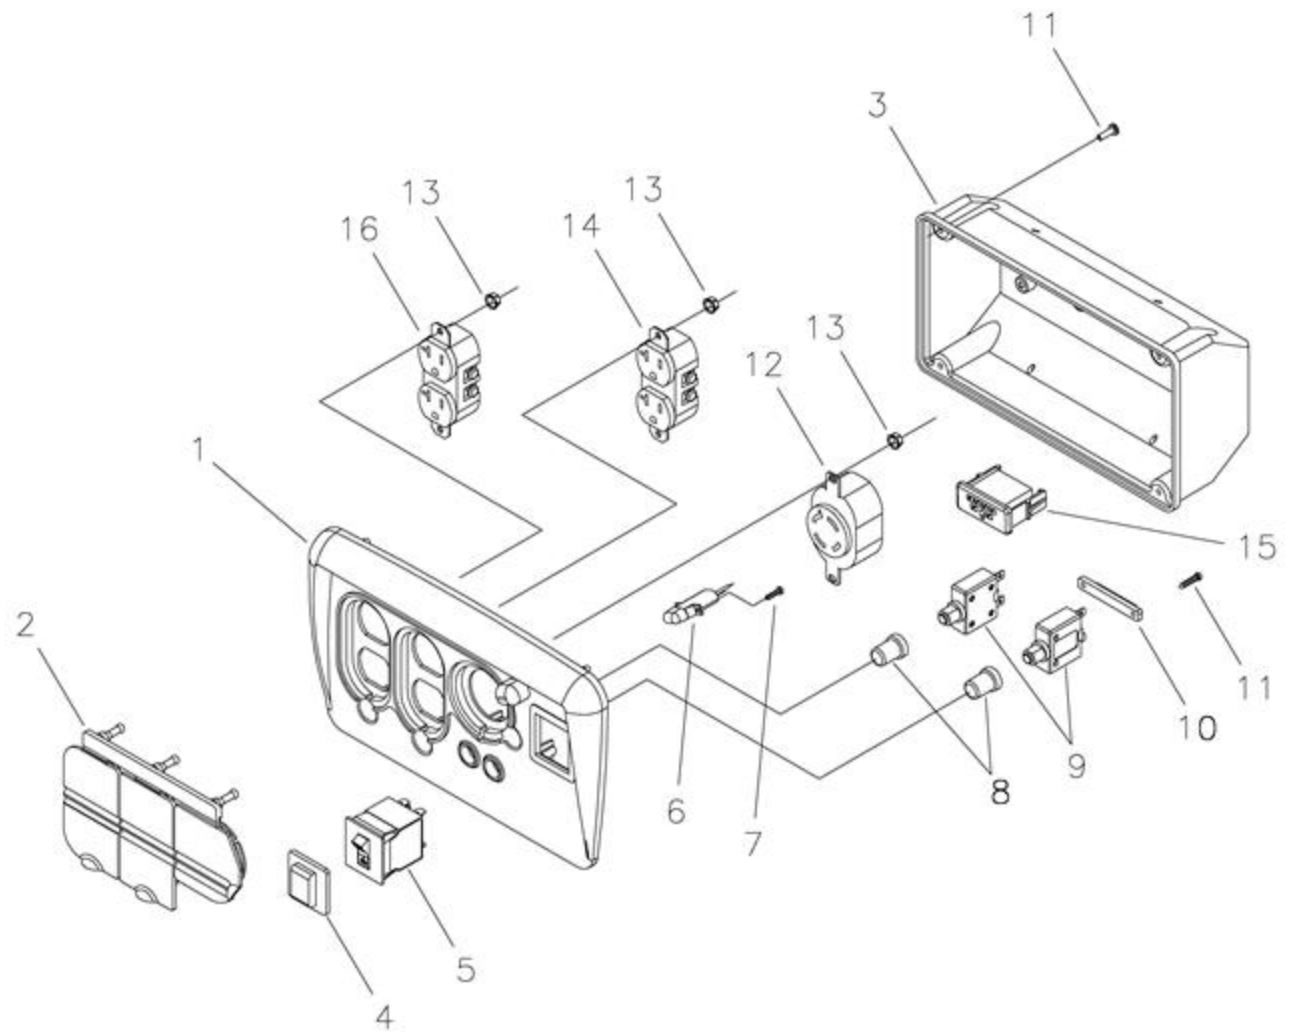

Ref #	Part #	Description	Qty	Context Note	Foot Note
1	186059GS	Adapter, Mounting, Alternator			
2	205174GS	Assy, Rotor		(Includes Item 11)	
3	204285GS	Stator			
4	193336GS	RBC		(with O-Ring p/n 189197GS)	
5	66449LGS	Bolt, Stator, M6 - 1.0 x 190			
7	66849GS	Taptite, M5 - 0.8 x 16			
8	66386GS	Assy, Holder, Brush			
9	198339GS	Regulator			
10	81917GS	Pin, Roll, 4mm x 10			
11	65791GS	Bearing			

Ref #	Part #	Description	Qty	Context	Note	Foot	Note
1	198468GS	Panel, Control					
2	197472GS	Cover, Flip Outlets					
3	201573GS	Box, Control Panel					
4	191481GS	Boot, Circuit Breaker					
5	202033GS	Breaker, Circuit, 30A					
6	202951GS	Light, Led Panel					
7	197958GS	Screw, 3 x 6, Tapping					
8	84198GS	Cap, Breaker, Circuit					
9	202394GS	Breaker, Circuit, 20A					
10	202932GS	Bar, Retaining					
11	84543BGS	PPPHS, M3-0.5 x 12					
12	204075GS	Outlet, 120/240V, 30A					
13	189164GS	Palnut, 3/16					
14	204078GS	Outlet, 120V, 20A					
15	201678GS	Housing, 6-Pin, Plug, Ark-Les					
16	204079GS	Outlet, 120V, 20A					