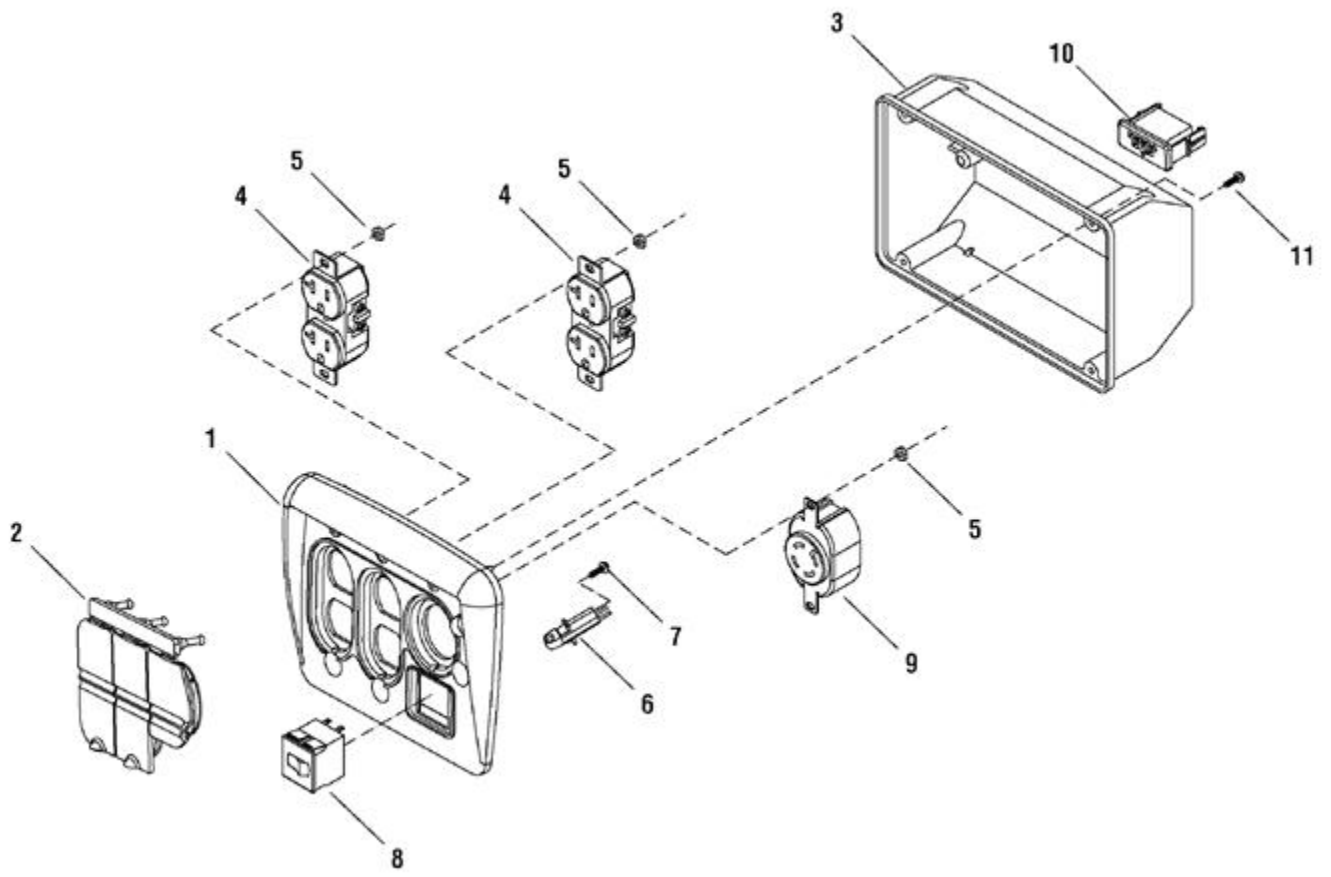

Ref #	Part #	Description	Qty	Context Note	Foot Note
1	209599GS	ADAPTER, Alternator			
2	190032GS	ROTOR		(Includes Ref. No. 8)	
3	206562GS	STATOR			
4	186060GS	RBC (with O-Ring (p/n 189197)			
5	86308CGS	SCREW			
6	91825GS	ASSY-BRUSH			
7	66849GS	TAPTITE			
8	65791GS	BEARING			
9	81917GS	PIN			

Ref #	Part #	Description	Qty	Context Note	Foot Note
1	201571GS	PANEL, Control			
2	197472GS	COVER, Outlet Flip			
3	201572GS	COVER, Back Panel			
4	197731GS	OUTLET, 120V, 15/20A Dplx			
5	189164GS	NUT, 3/16 Pal			
6	202951GS	MODULE, Led			
7	-----	* SCREW, Tapping, 3 x 6			*Items without part numbers are common fasteners, available at local hardware stores.
8	202030GS	BREAKER, Circuit, 20A			
--	191481GS	BOOT, Breaker Circuit		(Not Illustrated)	
9	43437GS	OUTLET, 120/240V, 30A			
10	201678GS	HOUSING, Rcptcl, 6 Pin			
11	-----	* SCREW, Phillips Head, M3 - 0.5 x 12			*Items without part numbers are common fasteners, available at local hardware stores.

Ref #	Part #	Description	Qty	Context Note	Foot Note
1	207175GS	WHEEL			
2	-----	*WASHER, 5/8			* - Items without part numbers are common fasteners and are available at your local hardware store.
3	208101GS	AXLE			
4	191265GS	E-RING			
5	-----	CAPSCREW, Hex Head, M8 1.25 x 20			
6	67989GS	NUT, Flange Serrated, M8			
7	B189522GS	SUPPORT, Leg			
--	196157GS	KIT, Hardware, Wheel			