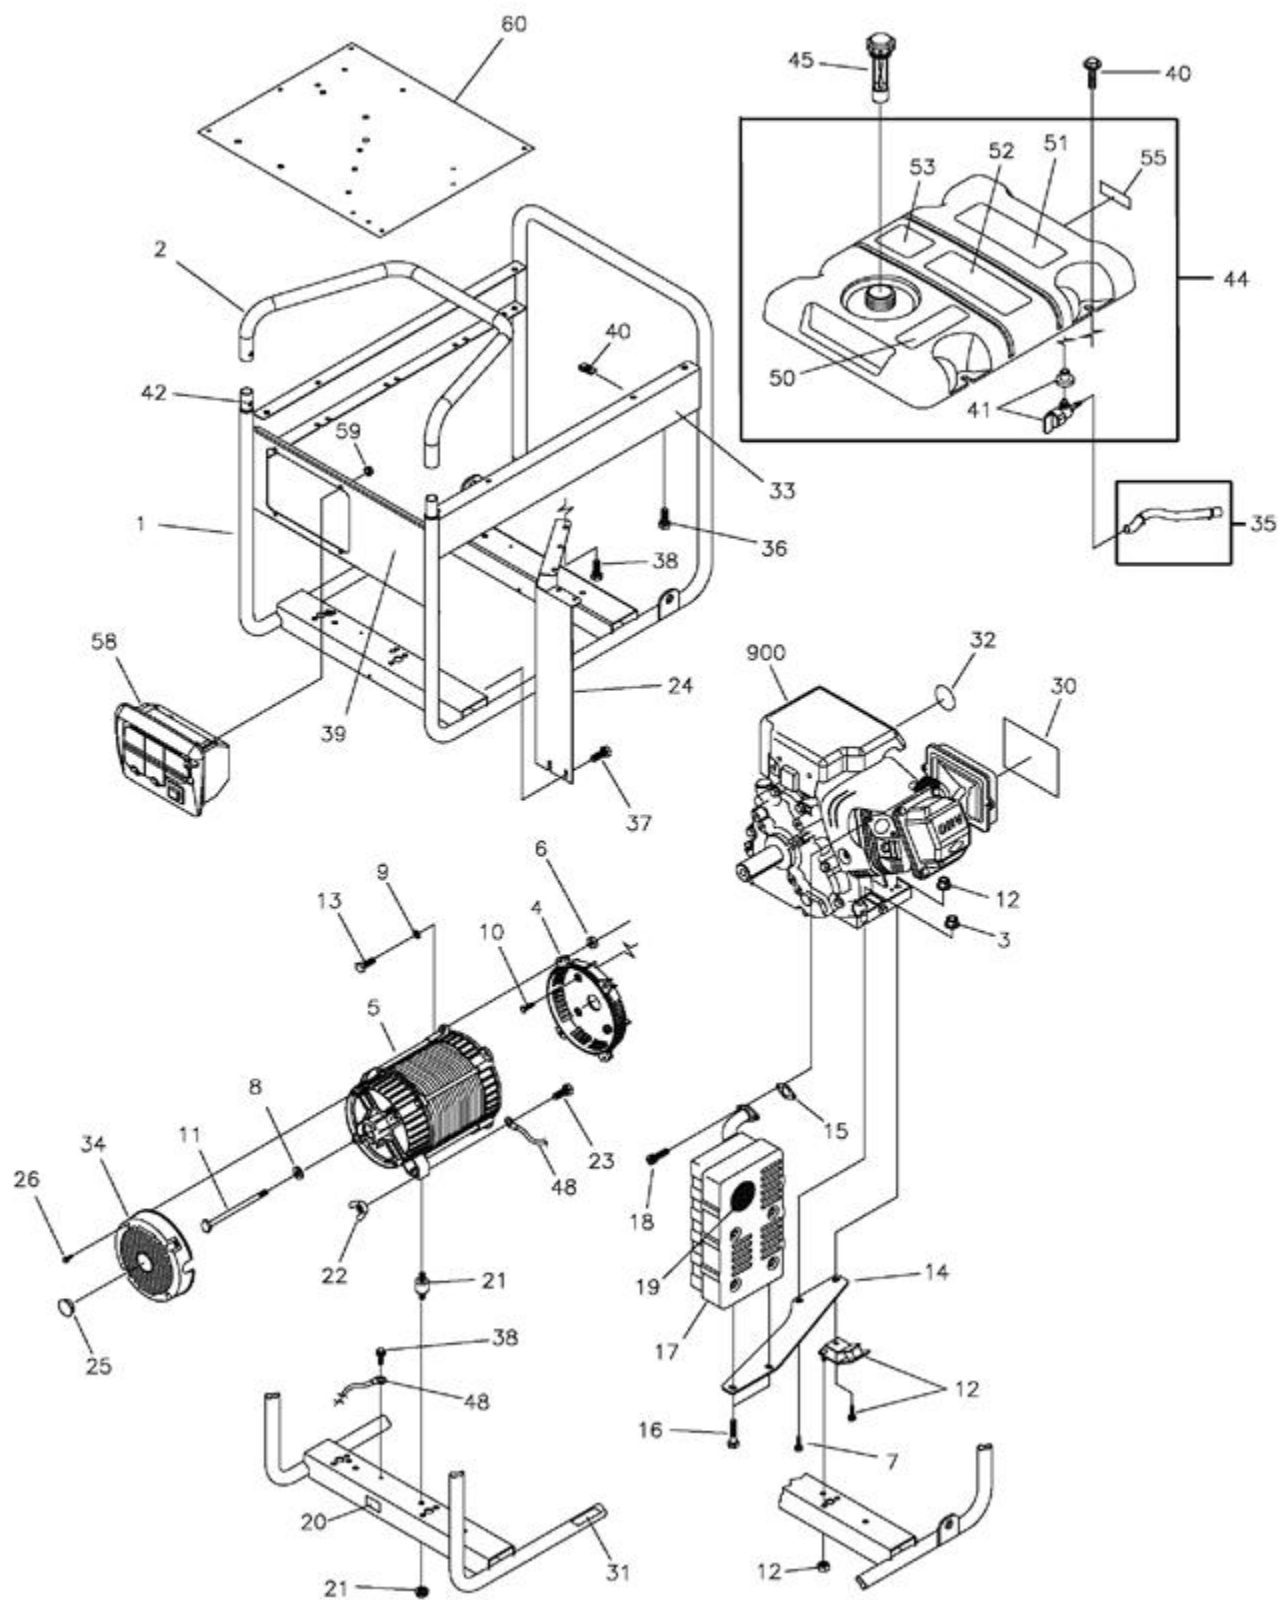

Ref #	Part #	Description	Qty	Context Note	Foot Note
1	209599GS	ADAPTER, Alternator			
2	190032GS	ROTOR		(Includes Ref. No. 8)	
3	206562GS	STATOR			
4	186060GS	RBC (with O-Ring (p/n 189197)			
5	86308CGS	SCREW			
6	91825GS	ASSY-BRUSH			
7	66849GS	TAPTITE			
8	65791GS	BEARING			
9	81917GS	PIN			

Ref #	Part #	Description	Qty	Context Note	Foot Note
1	201571GS	PANEL, Control			
2	197472GS	COVER, Outlet Flip			
3	201572GS	COVER, Back Panel			
4	197731GS	OUTLET, 120V, 15/20A Dplx			
5	189164GS	NUT, 3/16 Pal			
6	202951GS	MODULE, Led			
7	-----	* SCREW, Tapping, 3 x 6			*Items without part numbers are common fasteners, available at local hardware stores.
8	202030GS	BREAKER, Circuit, 20A			
--	191481GS	BOOT, Breaker Circuit		(Not Illustrated)	
9	43437GS	OUTLET, 120/240V, 30A			
10	201678GS	HOUSING, Rcptcl, 6 Pin			
11	-----	* SCREW, Phillips Head, M3 - 0.5 x 12			*Items without part numbers are common fasteners, available at local hardware stores.

Ref #	Part #	Description	Qty	Context Note	Foot Note
1	207175GS	WHEEL			
2	-----	*WASHER, 5/8			* - Items without part numbers are common fasteners and are available at your local hardware store.
3	208101GS	AXLE			
4	191265GS	E-RING			
5	-----	CAPSCREW, Hex Head, M8 1.25 x 20			
6	67989GS	NUT, Flange Serrated, M8			
7	B189522GS	SUPPORT, Leg			
--	196157GS	KIT, Hardware, Wheel			