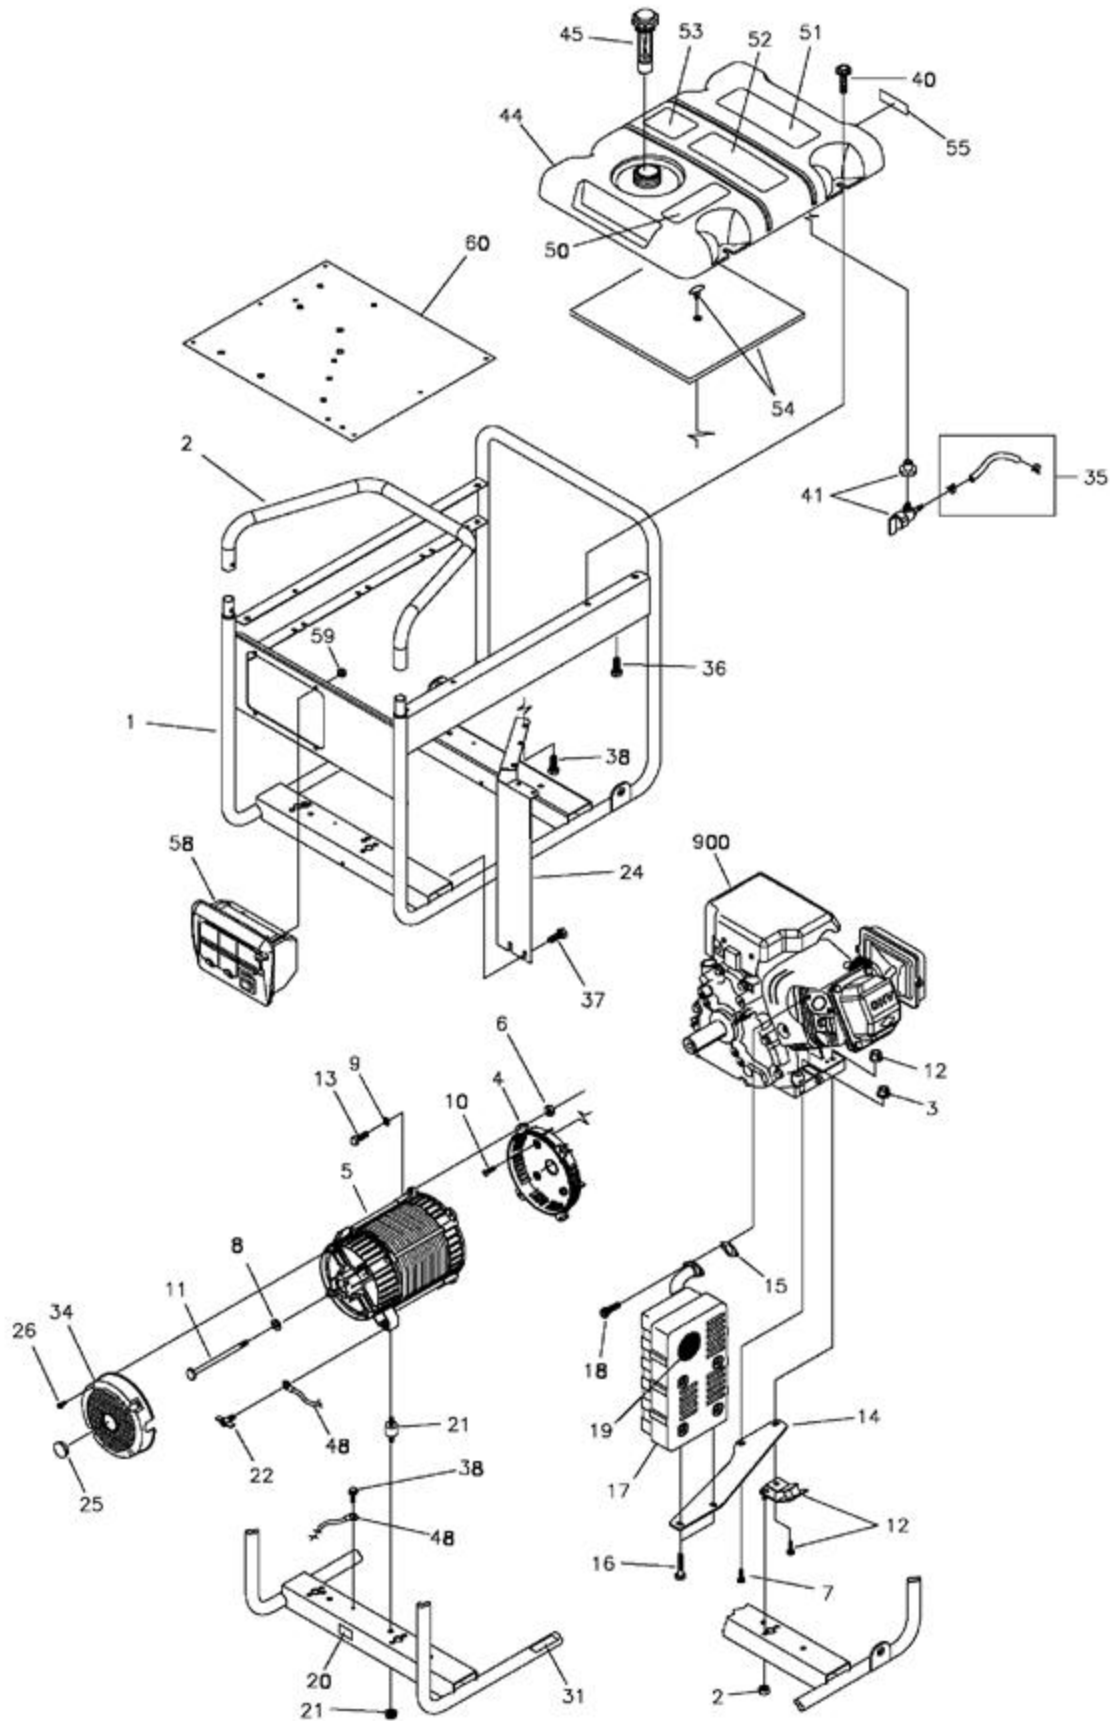

Ref #	Part #	Description	Qty	Context Note	Foot Note
1	209599GS	ADAPTER, Alternator			
2	190032GS	ROTOR		(Includes Ref. No. 8)	
3	206562GS	STATOR			
4	186060GS	RBC (with O-Ring (p/n 189197)			
5	86308CGS	SCREW			
6	91825GS	ASSY-BRUSH			
7	66849GS	TAPTITE			
8	65791GS	BEARING			
9	81917GS	PIN			

Ref # Part #

Description

Qty Context Note

Foot Note

Ref #	Part #	Description	Qty	Context Note	Foot Note
1	201571GS	PANEL, Control			
2	197472GS	COVER, Outlet			
3	201572GS	BOX, Control Panel			
4	197731GS	OUTLET, 120V 20A			
5	189164GS	PALNUT, 3/16			
6	202951GS	LAMP, LED			
7	-----	* SCREW, Tapping, 3 x 6			* Items without part numbers are common fasteners and are available at your local hardware store.
8	209676GS	BREAKER, Circuit, 23A			
--	191481GS	BOOT		(Not Illustrated)	
9	43437GS	OUTLET, 120/240V TL30A			
10	201678GS	CONNECTOR, 6 Pin			
11	-----	* SCREW, Phillips Head, M3-0.5 x 12			* Items without part numbers are common fasteners and are available at your local hardware store.

Ref #	Part #	Description	Qty	Context Note	Foot Note
24	194390GS	HEAT SHIELD			
25	191190GS	CAP			
26	74908GS	TAPTITE, M5 - 0.8 x 10			
27	207525GS	PIN			
28	206887GS	DECAL			
29	206888GS	DECAL			
30	196830GS	DECAL			
31	196830GS	DECAL, Warning, Exhaust			
32	200658GS	DECAL			
34	195422GS	COVER, RBC Plastic w/Cap			
35	791745	KIT, Hose, Fuel (cut to fit)			
36	192376GS	SCREW, 12 - 24 x 1/2 Thread Forming			
37	56893GS	CRIMPTITE, 10-24 x 1/2			
38	B2153GS	SCREW, Self Driller, 12-14 x 7/8			
40	199256GS	BOLT, Shoulder, M6 - 1.0 w/washer			
41	192980GS	VALVE, Fuel			
44	194217GS	FUEL TANK ASSEMBLY		(Includes Ref. Nos. 41, 50, 51, 52, 53 & 55)	
45	B4363GS	CAP, Fuel Gauge			
48	14353621GS	WIRE, Ground			
50	188333GS	DECAL, Instruction Fuel Level			
51	194799GS	DECAL, Danger			
52	189235GS	DECAL, Instruction, Start			
53	202997GS	DECAL, Warning, CO			
55	197798GS	DECAL, Fuel Shutoff			
58	310763GS	CONTROL PANEL, Complete			
59	189164GS	PALNUT, 3/16			
60	200183GS	HEAT SHIELD			