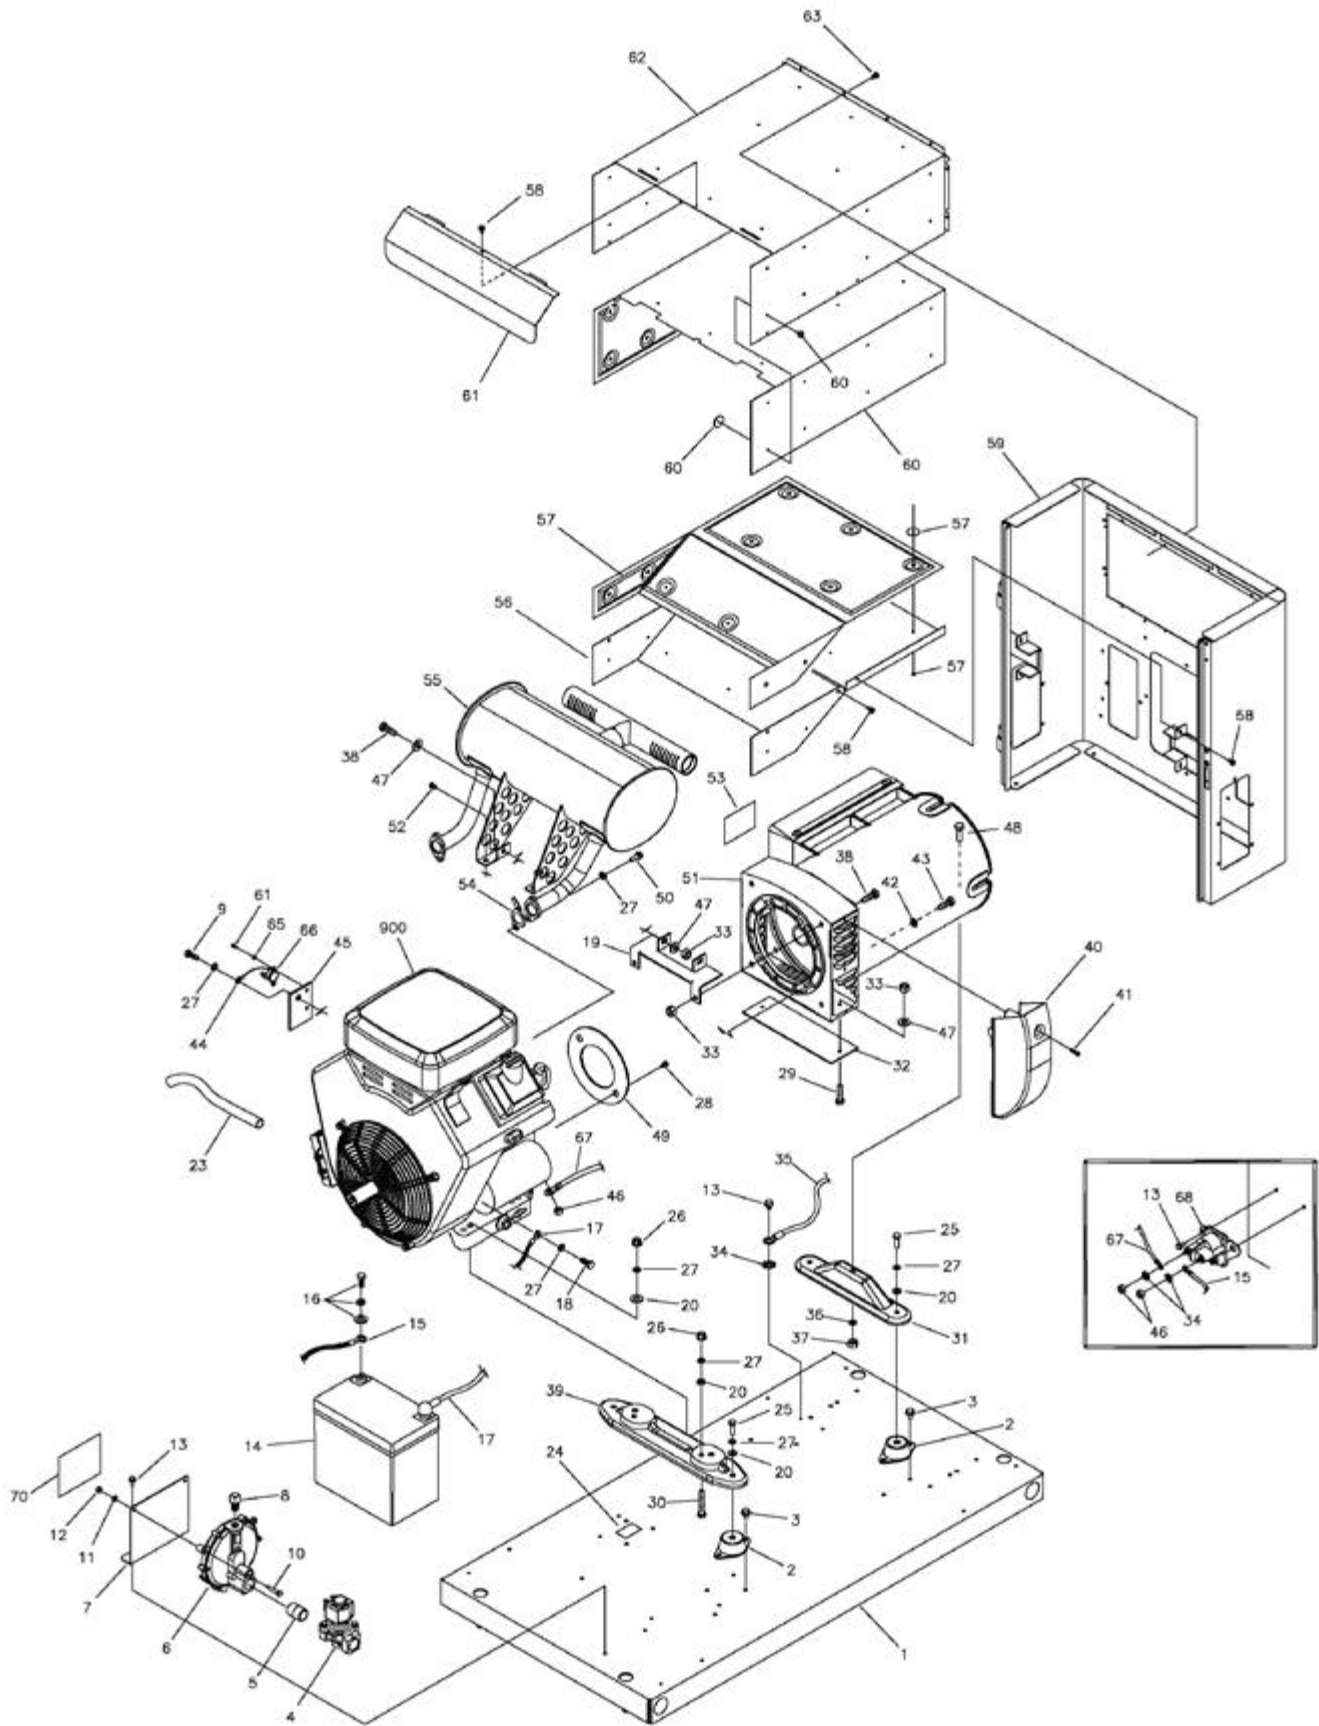

Ref #	Part #	Description	Context Note	Foot Note
	206532GS	PLATE, Cover		
1	U203030GS	BASE, Mounting		
2	198899GS	MOUNT, Vibration		
3	24910GS	TAPTITE		
4	194683GS	SOLENOID, Gas Fuel		
5	194829GS	FITTING, Coupling		
6	194830GS	REGULATOR, NG/LPG		
7	195936GS	BRACKET, Mounting, Solenoid		
8	202382GS	FITTING, 3/4 Flare to 3/8 NPT		
9	-----	*CAPSCREW, Hex Head, M8-1.25 x 12		*Items without part numbers are common fasteners and are available at local hardware stores.
10	-----	*CAPSCREW, Hex Head, M6-1 x 30		*Items without part numbers are common fasteners and are available at local hardware stores.
11	-----	*WASHER, Lock, 1/4		*Items without part numbers are common fasteners and are available at local hardware stores.
12	-----	*NUT, M6-1		*Items without part numbers are common fasteners and are available at local hardware stores.
13	B4300GS	BOLT		
14	194818GS	BATTERY		
15	198593BGS	WIRE		
16	198913GS	KIT, Battery Hardware		
17	195939VGS	WIRE		
18	-----	*CAPSCREW, Hex Head, M8-1.25 x 16		*Items without part numbers are common fasteners and are available at local hardware stores.
19	201824GS	BRACKET		
20	-----	*WASHER, Flat, 5/16-M8		*Items without part numbers are common fasteners and are available at local hardware stores.
23	1723165SM	HOSE, Oil Drain		
24	186649GS	DECAL, Oil Drain		
25	-----	*CAPSCREW, Hex Head, 5/16-18 x 1		*Items without part numbers are common fasteners and are available at local hardware stores.
26	-----	*NUT, 5/16-18		*Items without part numbers are common fasteners and are available at local hardware stores.