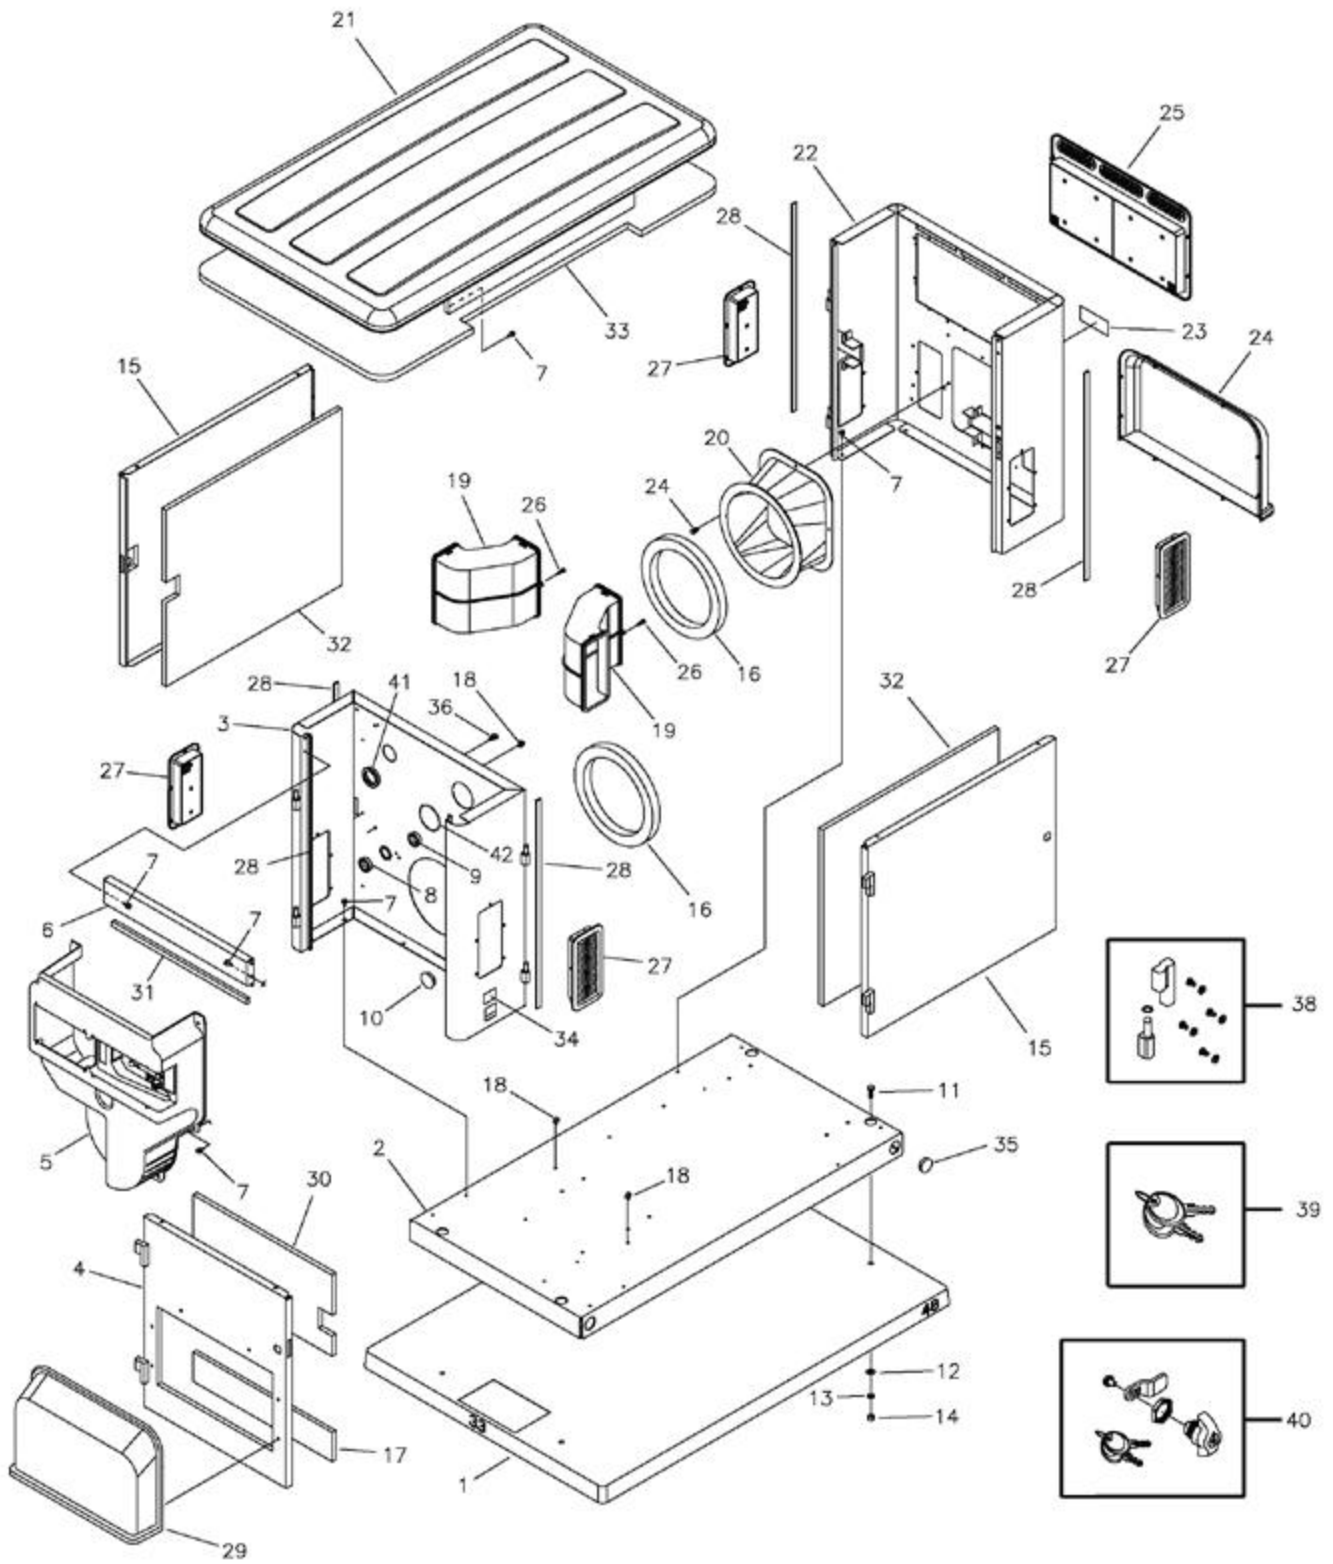

Ref #	Part #	Description	Context Note	Foot Note
1	198911GS	COVER		
2	-----	*CAPSCREW, Plastite, 10 x 5/8		*Items without part numbers are common fasteners and are available at local hardware stores.
3	201089GS	BREAKER, Circuit 60A, 2P		
4	192770GS	BRACKET, Mounting Breaker		
5	199011GS	LUG		
6	191991GS	CAPSCREW, Plastite, 1/4-10 x 1		
7	198573GS	FUSE, Auto Type 15 Amp		
8	196655GS	CONTROL PANEL ASSEMBLY		
9	197492GS	SCREW, Pt, M4 - 1.79 x 16.0		
10	198910GS	DUCT		
12	198549GS	DECAL, Terminal Block		
13	198550GS	DECAL, Ground, Neutral		
14	205393GS	DECAL, Warning, Outdoor Install		
15	193297GS	DECAL, Caution, Standby		
16	205392GS	DECAL, Warning, Auto Start		
17	205394GS	DECAL, Caution, Electric Shock		
18	205395GS	DECAL, Warning Shock		
19	-----	*NUT, 1/4 - 20		*Items without part numbers are common fasteners and are available at local hardware stores.
20	198516GS	CONNECTOR, Terminal, 10 Pin	(Not Illustrated)	
21	-----	*WASHER, Shakeproof, Ext M6 1/4		*Items without part numbers are common fasteners and are available at local hardware stores.
22	-----	*CAPSCREW, Hex Head, 1/4 - 20 x 3/4		*Items without part numbers are common fasteners and are available at local hardware stores.
23	198517GS	WIRING HARNESS	(Not Illustrated)	
24	198515GS	CONNECTOR, Terminal, 2 Pin	(Not Illustrated)	
--	201090GS	WIRING HARNESS	(Not Illustrated)