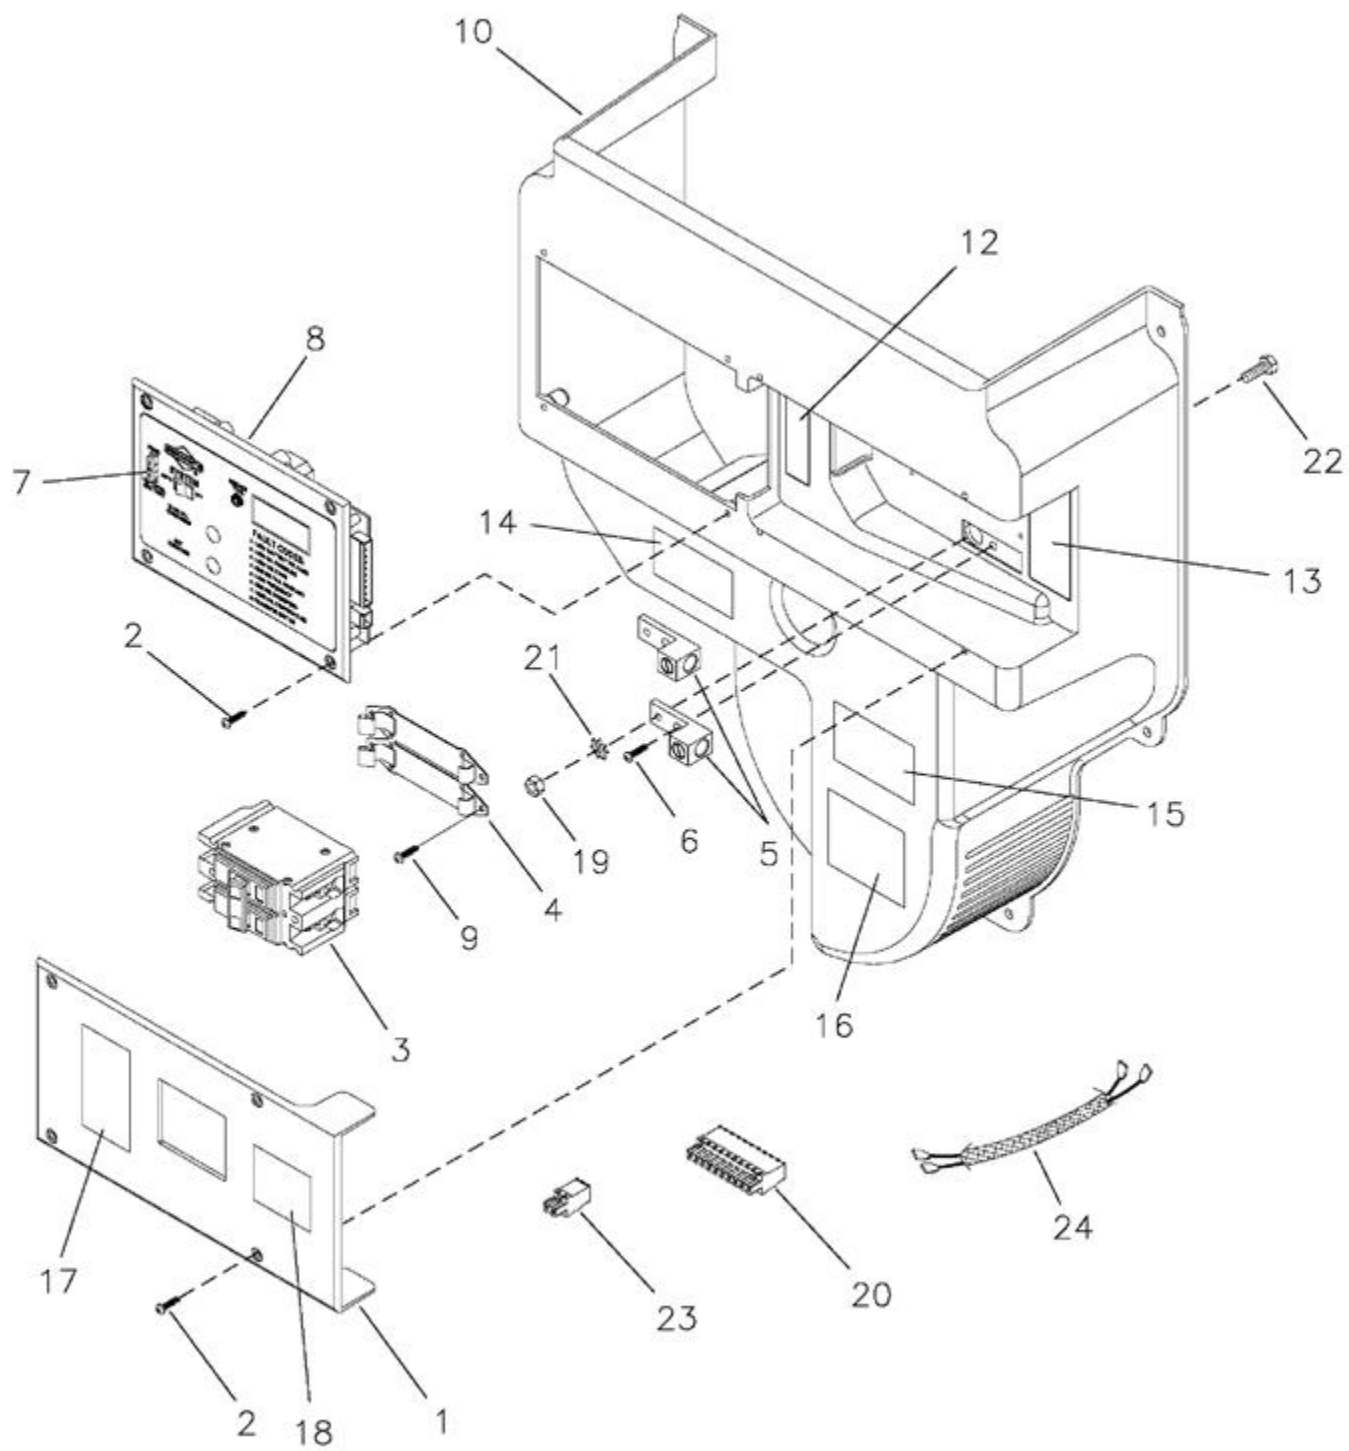

Ref #	Part #	Description	Context Note	Foot Note
1	192970GS	ADAPTER, Engine		
2	192973GS	GRID		
3	209142GS	BOLT		
4	31183GS	SCREW		
5	192969GS	STATOR		
6	192962GS	PLUG		
7	192966GS	COVER, Rear Bearing		
9	192967GS	COVER, Capacitor		
10	192968GS	BLOCK, Terminal		
11	-----	* WASHER, Flat, #10-M5		* Items without part numbers are common fasteners and are available at your local hardware store.
12	-----	* NUT, 10-32		* Items without part numbers are common fasteners and are available at your local hardware store.
13	312699GS	CAPACITOR		
14	-----	* SCREW, Phillips Head, 10-32 x 3/4		* Items without part numbers are common fasteners and are available at your local hardware store.
15	192972GS	DIODE		
16	192971GS	ROTOR		
17	-----	* SCREW, M8 x 1.25 x 35mm		* Items without part numbers are common fasteners and are available at your local hardware store.
18	-----	* WASHER, Shakeproof, EXT. M6-1/4		* Items without part numbers are common fasteners and are available at your local hardware store.
19	-----	* NUT, 1/4-20		* Items without part numbers are common fasteners and are available at your local hardware store.
20	206897GS	FAN		
21	206927GS	RING, Fixing		
22	206594GS	BEARING		