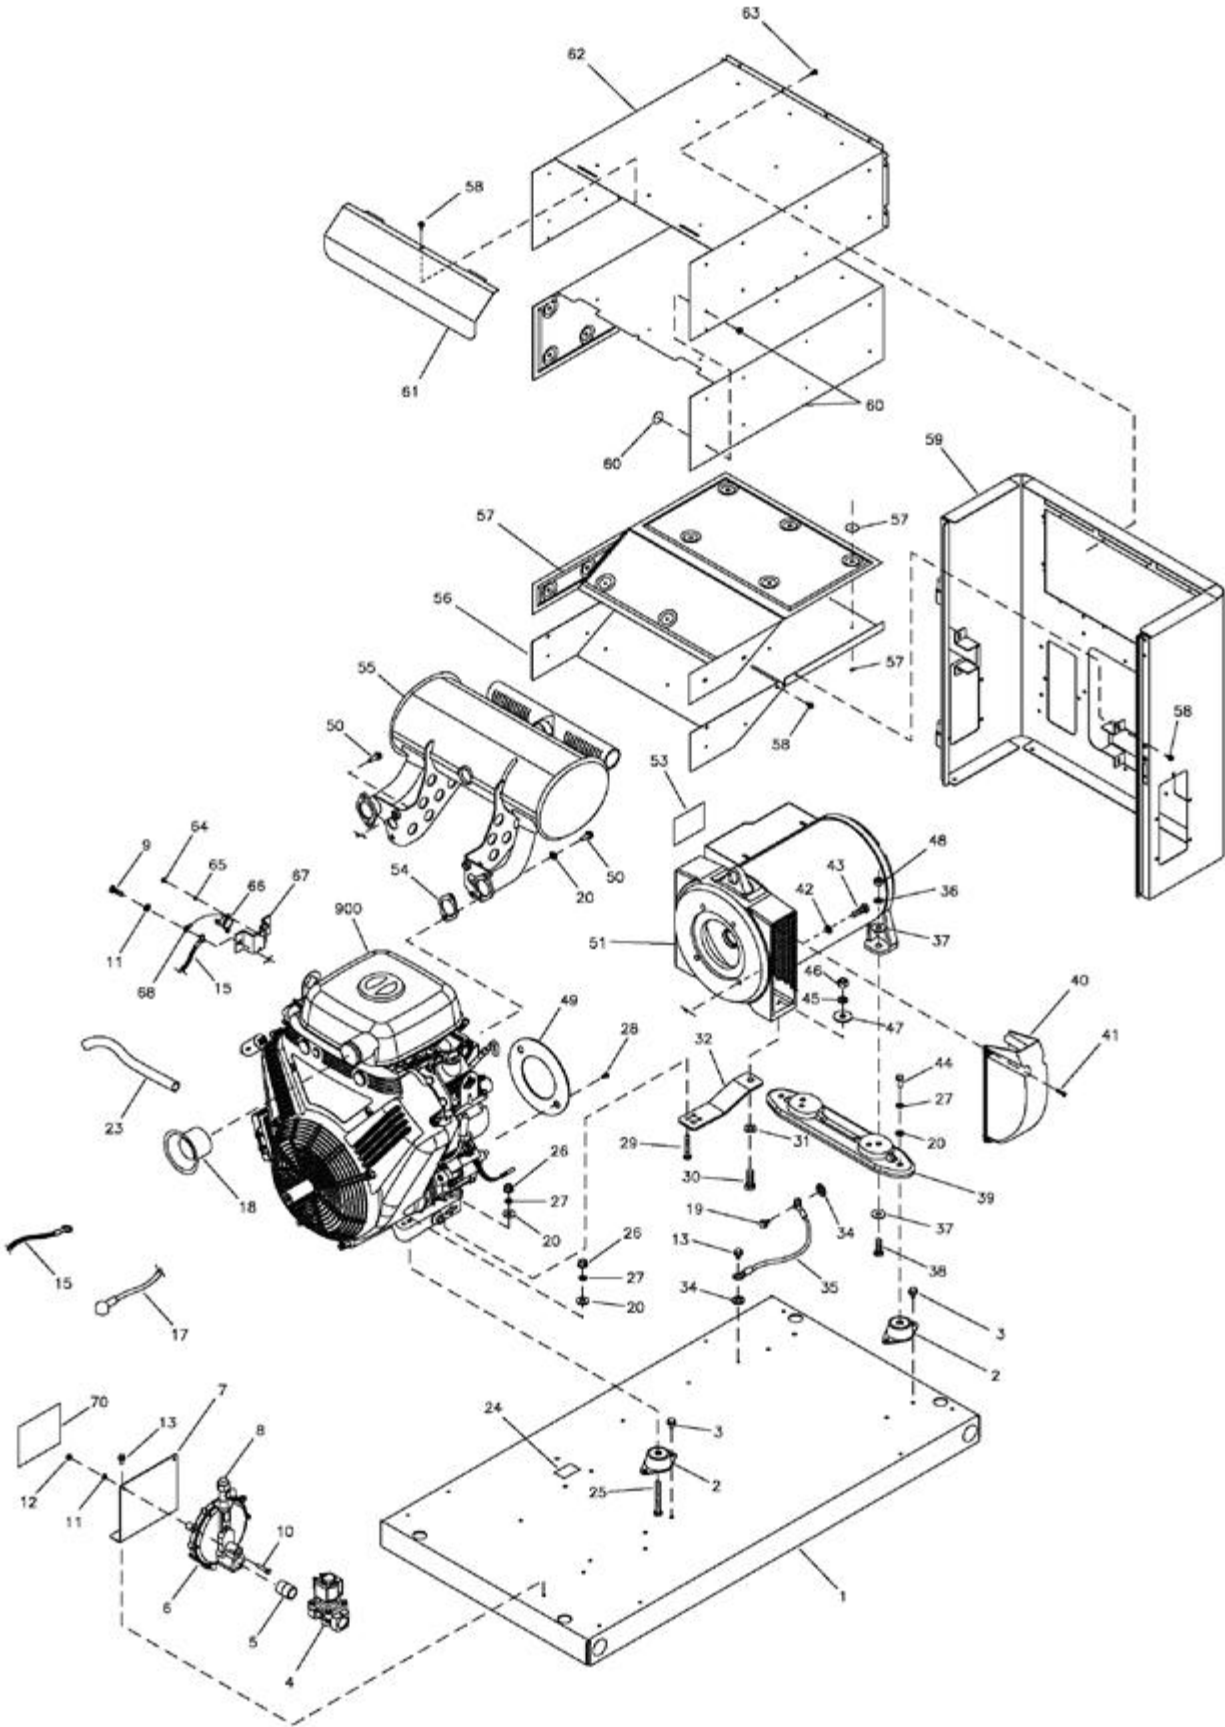

Ref # Part # Description Context Note Foot Note

Ref #	Part #	Description	Context Note	Foot Note
1	U203030GS		BASE	
2	187594GS		MOUNT, Vibration	
3	24910GS		TAPTITE	
4	194683GS		SOLENOID, Gas Fuel	
5	194829GS		FITTING	
6	194830GS		REGULATOR, NG/LPG	
7	195936GS		BRACKET	
8	842184		TEE	
9	-----		* CAPSCREW, Hex Head, M6-1 x 16	* - Items without part numbers are common fasteners and are available at local hardware stores.
10	-----		* CAPSCREW, Hex Head, M6-1 x 30	* - Items without part numbers are common fasteners and are available at local hardware stores.
11	-----		* WASHER, Lock, 1/4	* - Items without part numbers are common fasteners and are available at local hardware stores.
12	-----		* NUT, M6-1	* - Items without part numbers are common fasteners and are available at local hardware stores.
13	B4300GS		BOLT	
15	185939RGS		CABLE, Battery, Black	
--	206609GS		DECAL	
17	198593AGS		CABLE, Battery, Red	
18	194813GS		TUBE	
19	-----		* CAPSCREW, Hex Head, M6-1 x 12	* - Items without part numbers are common fasteners and are available at local hardware stores.
20	-----		* WASHER, Flat, 5/16-M8	* - Items without part numbers are common fasteners and are available at local hardware stores.
23	1723165SM		HOSE, Oil Drain	
24	186649GS		DECAL	
25	-----		* CAPSCREW, Hex Head, 5/16-18 x 2-1/2	* - Items without part numbers are common fasteners and are available at local hardware stores.
26	-----		* NUT, 5/16-18	* - Items without part numbers are common fasteners and are available at local hardware stores.
27	-----		* WASHER, Lock, 5/16-M8	* - Items without part numbers are common fasteners and are available at local hardware stores.