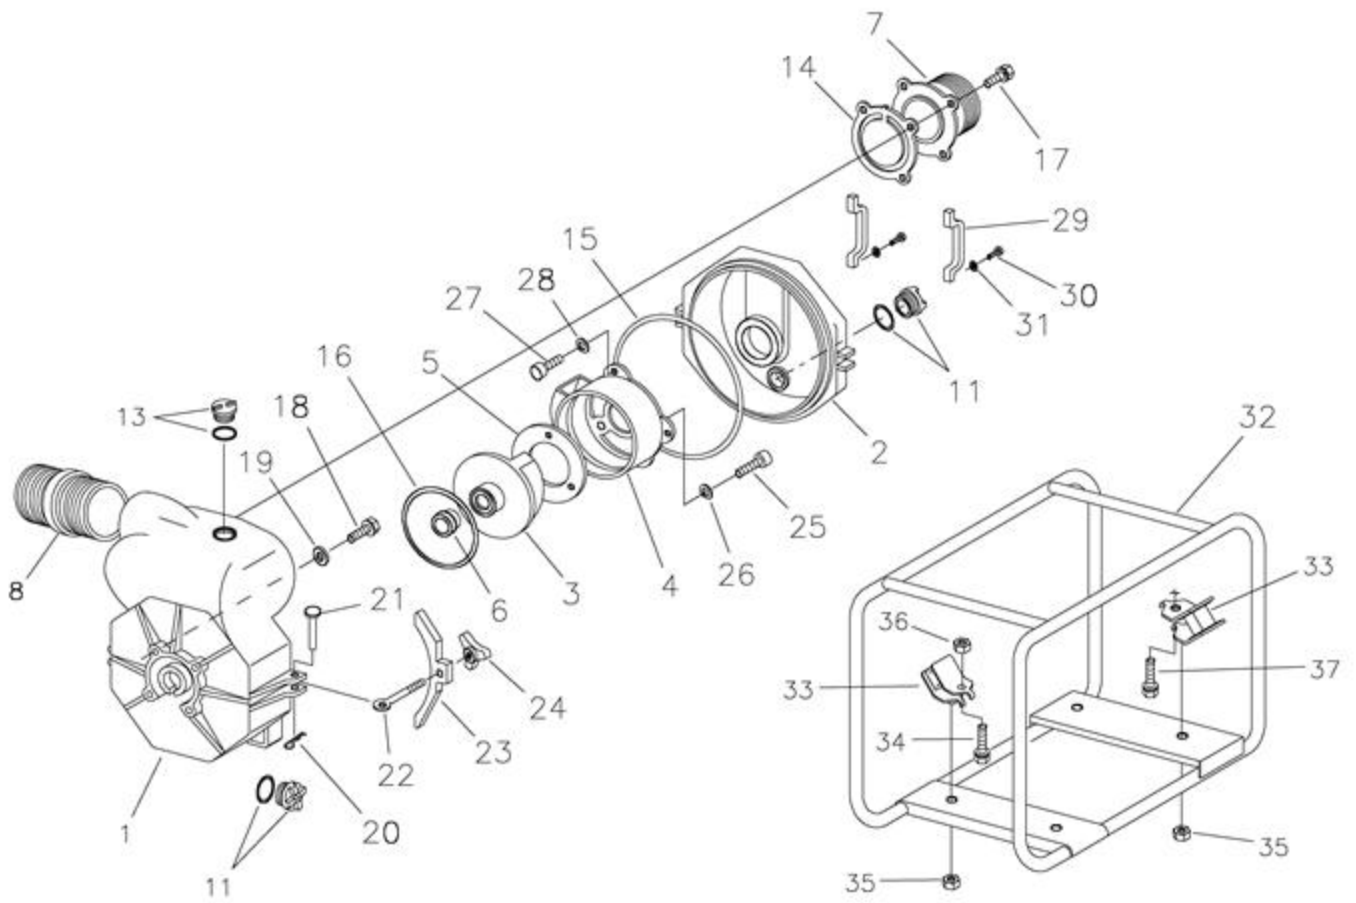

Ref #

Part #

Description

Qty

Ref #	Part #	Description	Qty
1	205253GS	Casing	
2	205256GS	Cover, Casing	
3	205257GS	Impeller	
4	205260GS	Inner Casing	
5	205261GS	Liner	
6	205262GS	Seal, Mechanical	
7	205601GS	Valve Case, BSP, 3"	(North America)
8	205602GS	Fitting, Pipe, BSP, 3"	(North America)
11	205239GS	Assy, Plug	
13	205240GS	Assy, Priming Plug	
14	205259GS	Check Valve	
15	205327GS	O-Ring	
16	205328GS	O-Ring	
17	-----	Hex Bolt, M10 x 30	(Purchase locally)
18	-----	Flange Bolt, 5/16 x 48	(Purchase locally)
19	205299GS	Washer, Rubber	
20	205258GS	Snap Pin	
21	205255GS	Pin	
22	205254GS	Cover Bolt	
23	205252GS	Casing Cover Holder	
24	205251GS	Knob	
25	-----	Hex Socket Bolt, M6 x 16	(Purchase locally)
26	-----	Lock Washer, M6	(Purchase locally)
27	-----	Hex Socket Bolt, M8 x 20	(Purchase locally)
28	-----	Lock Washer, M8	(Purchase locally)
29	205247GS	Drain Cover Handle	
30	-----	Hex Bolt, M6 x 25	(Purchase locally)
31	-----	Washer, M6	(Purchase locally)
32	205250GS	Cradle	
33	205249GS	Anti Vibration, Rubber	
34	-----	Hex Bolt, M10 x 40	(Purchase locally)
35	-----	Flange Nut, M8	(Purchase locally)
36	-----	Flange Nut, M10	(Purchase locally)
37	-----	Hex Bolt, M10 x 20	(Purchase locally)
--	-----	Engine	Contact Engine Manufacturer Parts Not Illustrated
--	205378GS	Manual, Operator`s	Parts Not Illustrated
--	203522GS	Decal, Warning, Fuel Tank	Parts Not Illustrated
--	204539GS	Decal, Warning, Horizontal	Parts Not Illustrated