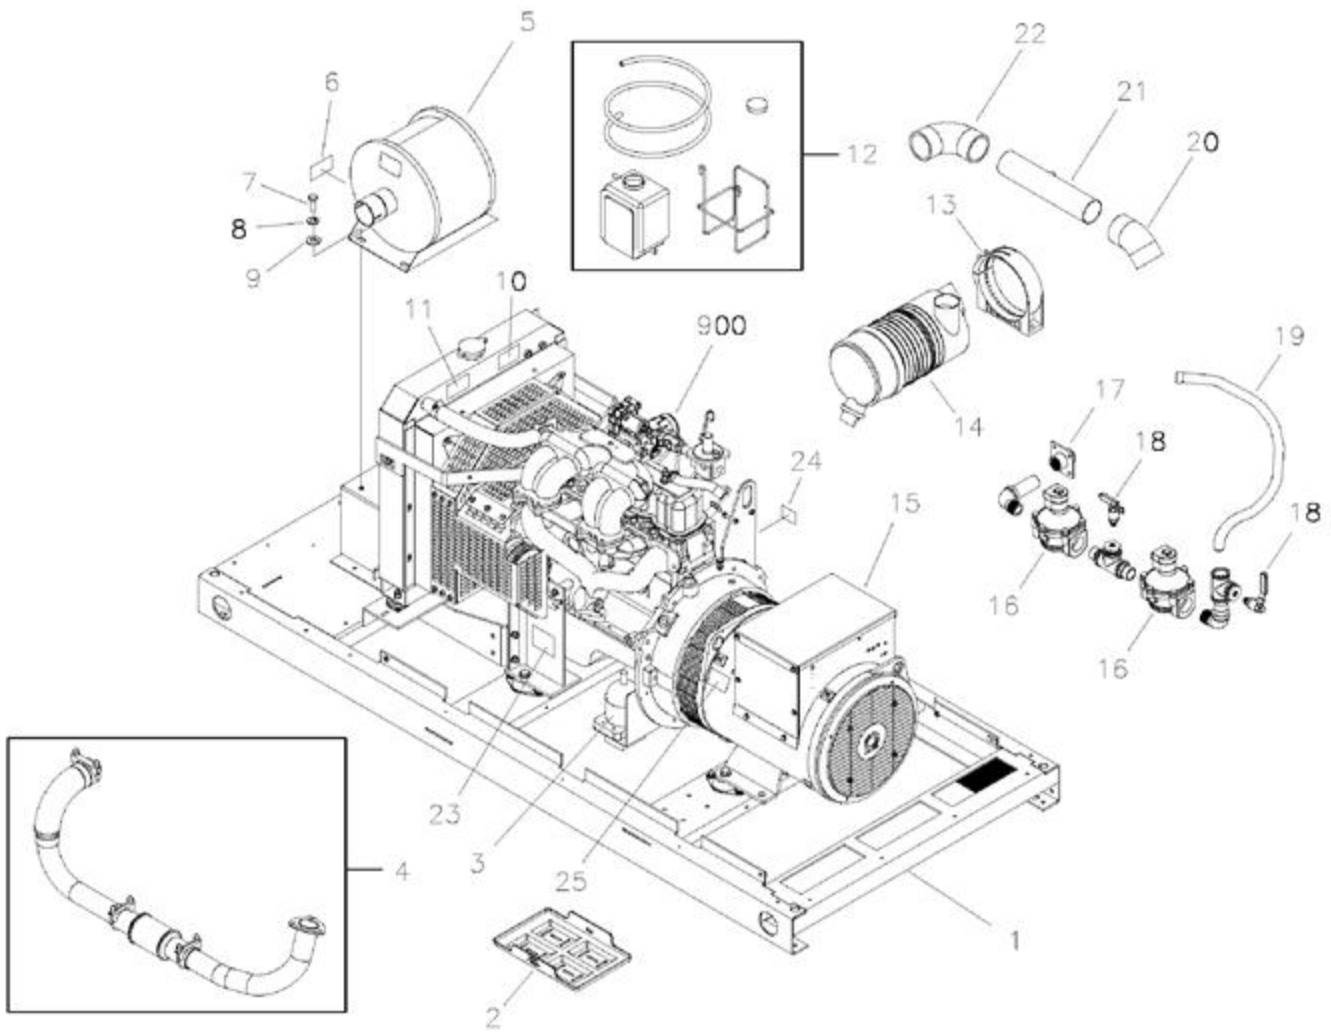

Ref #	Part #	Description	Context Note	Foot Note
1	AA204477GS	BASE		
2	205623GS	TRAY, Battery		
3	206119GS	ASSY, Heater, Tank		
4	204892GS	KIT, Exhaust		
5	204654GS	SILENCER, Muffler		
6	205398GS	DECAL, Burn Hazard		
7	*	HHCS, 5/16 - 18 x 1	(Purchase locally)	
8	*	WASHER, 5/16 - M8, Lock	(Purchase locally)	
9	*	WASHER, 5/16 - M8, Flat	(Purchase locally)	
10	205396GS	DECAL, Warning Hot Coolant		
11	205399GS	DECAL, Warning Moving Parts		
12	205226GS	KIT, Bottle Overflow		
13	204868GS	CLAMP, Air Cleaner		
14	204274GS	ASSY, Air Cleaner		
--	207026GS	Cartridge, Air Filter		
15	204343GS	ASSY, Alternator		
--	207019GS	Assy, Rectifier		
--	207020GS	Regulator, Voltage		
16	206120GS	ASSY, Fuel Valve		
17	AA204802GS	COUPLER, Fuel System		
18	206626GS	VALVE, Ball 1/4"		
19	206455GS	ASSY, Hose, Fuel		
20	205012GS	ELBOW, Rubber		
21	204841GS	TUBE, Inlet, Air		
22	204869GS	ELBOW, Rubber		
23	200409GS	DECAL, Warning, Hot		
24	186649GS	DECAL, Oil Drain		
25	205401GS	DECAL, Explosion Hazard		
900	-----	** ENGINE		** Contact Engine Manufacturer
--	204347GS	KIT, Manual	Parts Not Illustrated	
--	205051GS	MANUAL, Operator's	Parts Not Illustrated	
--	205052GS	MANUAL, Install	Parts Not Illustrated	
--	206992GS	MANUAL, Engine, PSI	Parts Not Illustrated	
--	841281	SWITCH, Oil Pressure	Parts Not Illustrated	
--	204751GS	SWITCH, Temperature	Parts Not Illustrated