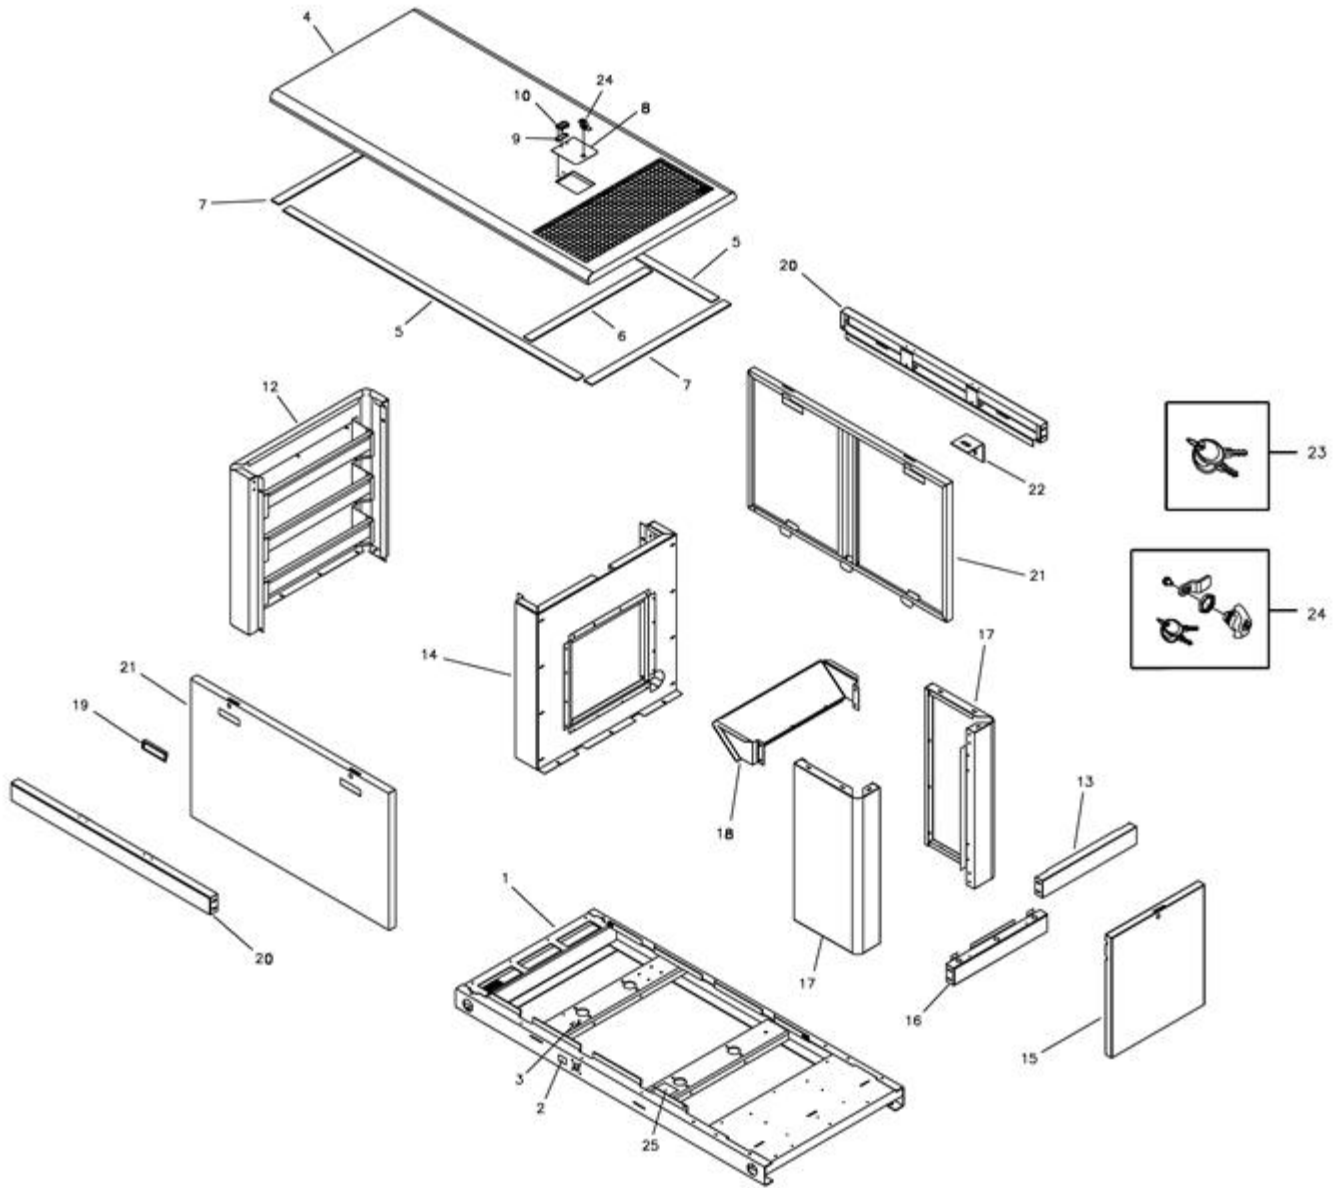

Ref #	Part #	Description	Context Note	Foot Note
1	204008GS	PANEL, Control		
2	198516GS	CONNECTOR, Terminal, 10-Pin		
3	21217GS	MOUNT, Vibration		
4	201307GS	PLUG, Relay		
5	205028GS	BLOCK, Terminal		
6	205026GS	RELAY		
7	198549GS	DECAL, Terminal Block		
8	205029GS	BLOCK, Terminal		
9	190841GS	TERMINAL, Neutral		
10	204519GS	INSULATOR		
11	204178GS	CIRCUIT BREAKER		
12	186173GS	BUSHING, Snap		
13	192151GS	FUSE HOLDER		
14	205110GS	FUSE		
15	198550GS	DECAL, Ground Neutral		
16	204530GS	KIT, Load Lug Conversion		
17	B4986GS	DECAL, Ground		
18	203015GS	BUSHING, Snap		
19	B5082AGS	DECAL, Danger High Voltage		
20	205392GS	DECAL, Warning, Auto Start		
21	205394GS	DECAL, Warning, Electrical Shock		
22	193297GS	DECAL, Caution		
23	205395GS	DECAL, Warning, Electrical Shock		
24	205393GS	DECAL, Warning, Outdoor Install		
25	AA205058GS	COVER, 10 Pin Connector		
26	205030GS	JUMPER, Screw		
27	AA206191GS	PLATE, Bottom Access		
28	205588GS	DIODE		
--	205031GS	WIRE HARNESS	Parts Not Illustrated	
--	198573GS	FUSE, ATO Type, 15amp	Parts Not Illustrated	
--	205115GS	DECAL, Fuse	Parts Not Illustrated	
--	192597GS	DECAL, Utility 240 VAC	Parts Not Illustrated	