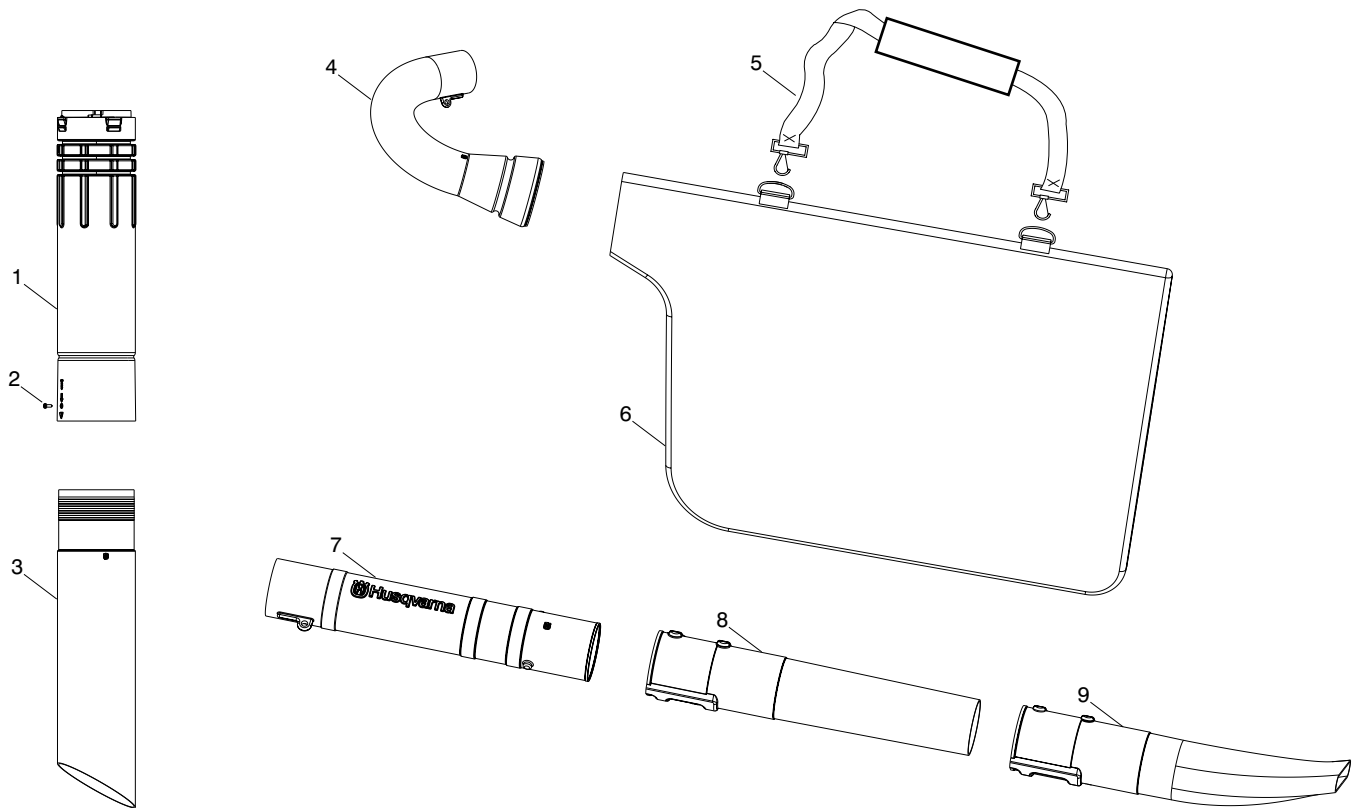

✓ = New Part Number For This IPL

★ = Refer to the Service Reference Indicated for more information.(Located at the END of the IPL)

Parts List No. 545103472		Husqvarna PARTS LIST	MODEL HVA 125BVX (RW/AU/NZ)
Date 11/20/07	Replaced 545103472 - 9/27/07		NOTE : Illustration may differ from actual model due to design changes.