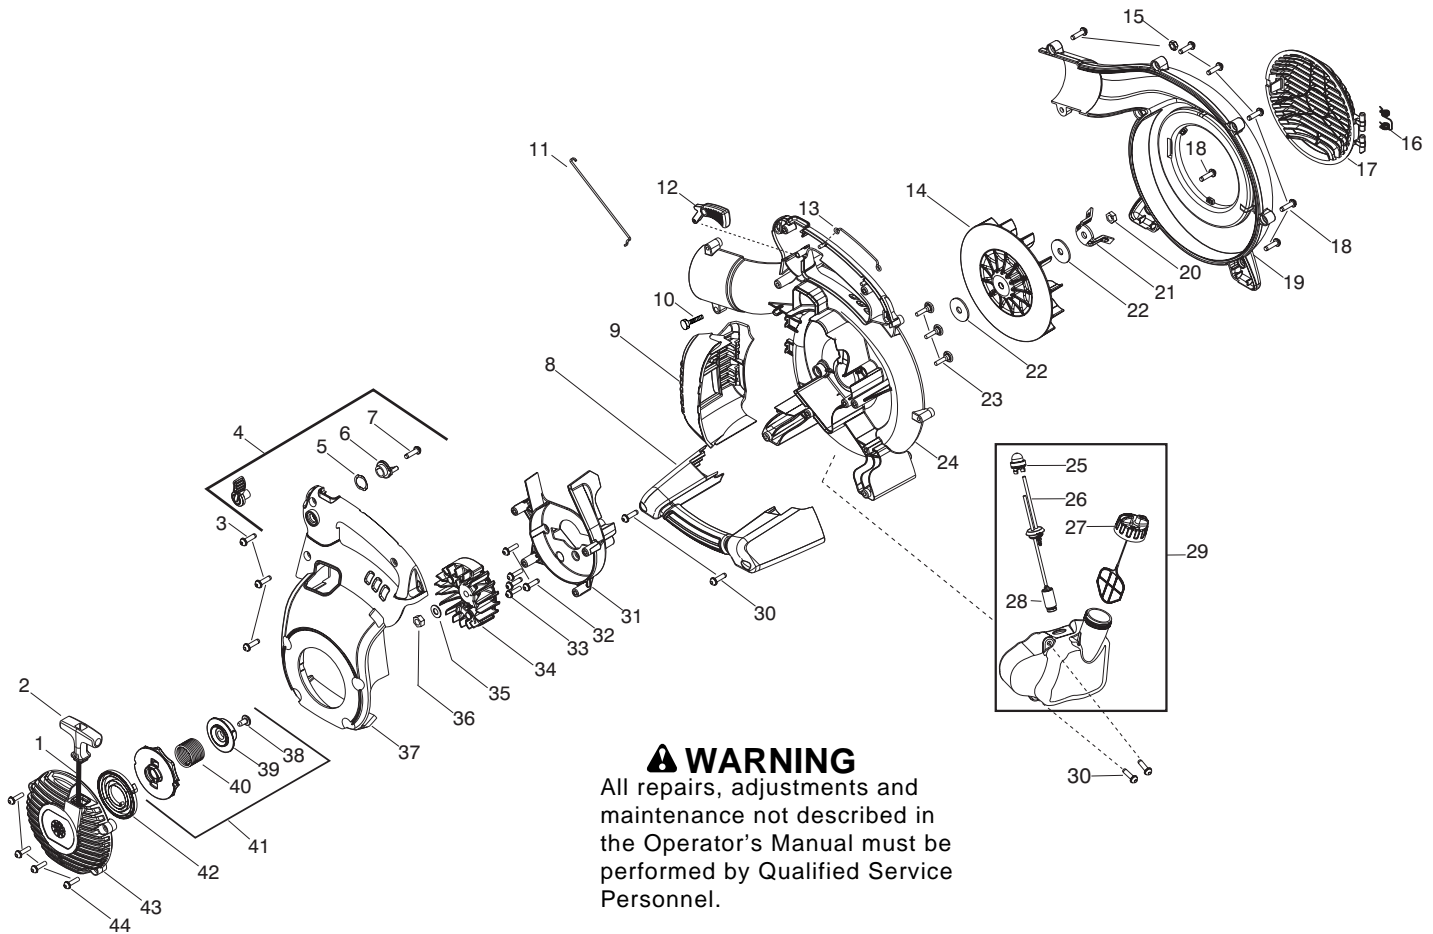

Ref.	Part No.	Description	Ref.	Part No.	Description
1.	545081817	Kit - Rope	29.	545108901	Assy - Fuel tank (Incl. 25,26,27,28)
2.	545043204	Handle - Starter	30.	530015814	Screw
3.	530015814	Screw	31.	545132801	Scroll - Flywheel
4.	545081822	Kit - Cruise control (Incl. 5,6,7)	32.	530015814	Screw
5.	530015147	Washer - Wave	33.	530015810	Screw
6.	545111501	Ratchet - Cruise control	34.	545088801	Assy - Flywheel
7.	530015814	Screw	35.	530015828	Washer
8.	545119002	Handle - Assist	36.	530016134	Nut - Flywheel
9.	545157901	Assy. - Muffler guard	37.	545108801	Cover - Motor housing
10.	545003502	Screw - Blower tube	38.	545112801	Screw
11.	545111301	Wire - Linkage	39.	545089001	Hub
12.	545111601	Trigger - Throttle	40.	545115901	Spring - EPS2
13.	545131701	Wire - Handle ground	41.	545006084	Kit - Starter (Incl. 38,39,40)
14.	545131301	Impeller	42.	530042095	Spring - Starter
15.	530015197	Nut - Blower tube	43.	545111801	Housing - Starter Cover
16.	545111101	Spring - Vac door	44.	530015810	Screw
17.	545111201	Cover - Vac door	Not Shown		
18.	530015814	Screw	-----	Manual - Operators	
19.	545113001	Assy - Outer scroll (Incl. 16,17)	545133430	Euro 7	
20.	545147101	Nut - Impeller	545133431	Euro 8	
21.	545139401	Blade - Mulch	545133432	Euro 9	
22. ✓	545164501	Washer - Impeller	545094201	Scrench	
23.	530016445	Screw			
24.	545110001	Scroll - Inner			
25.	530047721	Bulb - Purge			
26.	545081841	Kit - Fuel line grommet (Incl. 25,28)			
27.	530150350	Assy - Fuel cap with retainer			
28.	530095646	Assy - Fuel pickup			

✓ = New Part Number For This IPL

★ = Refer to the Service Reference Indicated for more information.(Located at the END of the IPL)

Parts List No. 545103472		Husqvarna PARTS LIST	MODEL HVA 125BVX (RW/AU/NZ)
Date 11/20/07	Replaced 545103472 - 9/27/07		NOTE : Illustration may differ from actual model due to design changes.