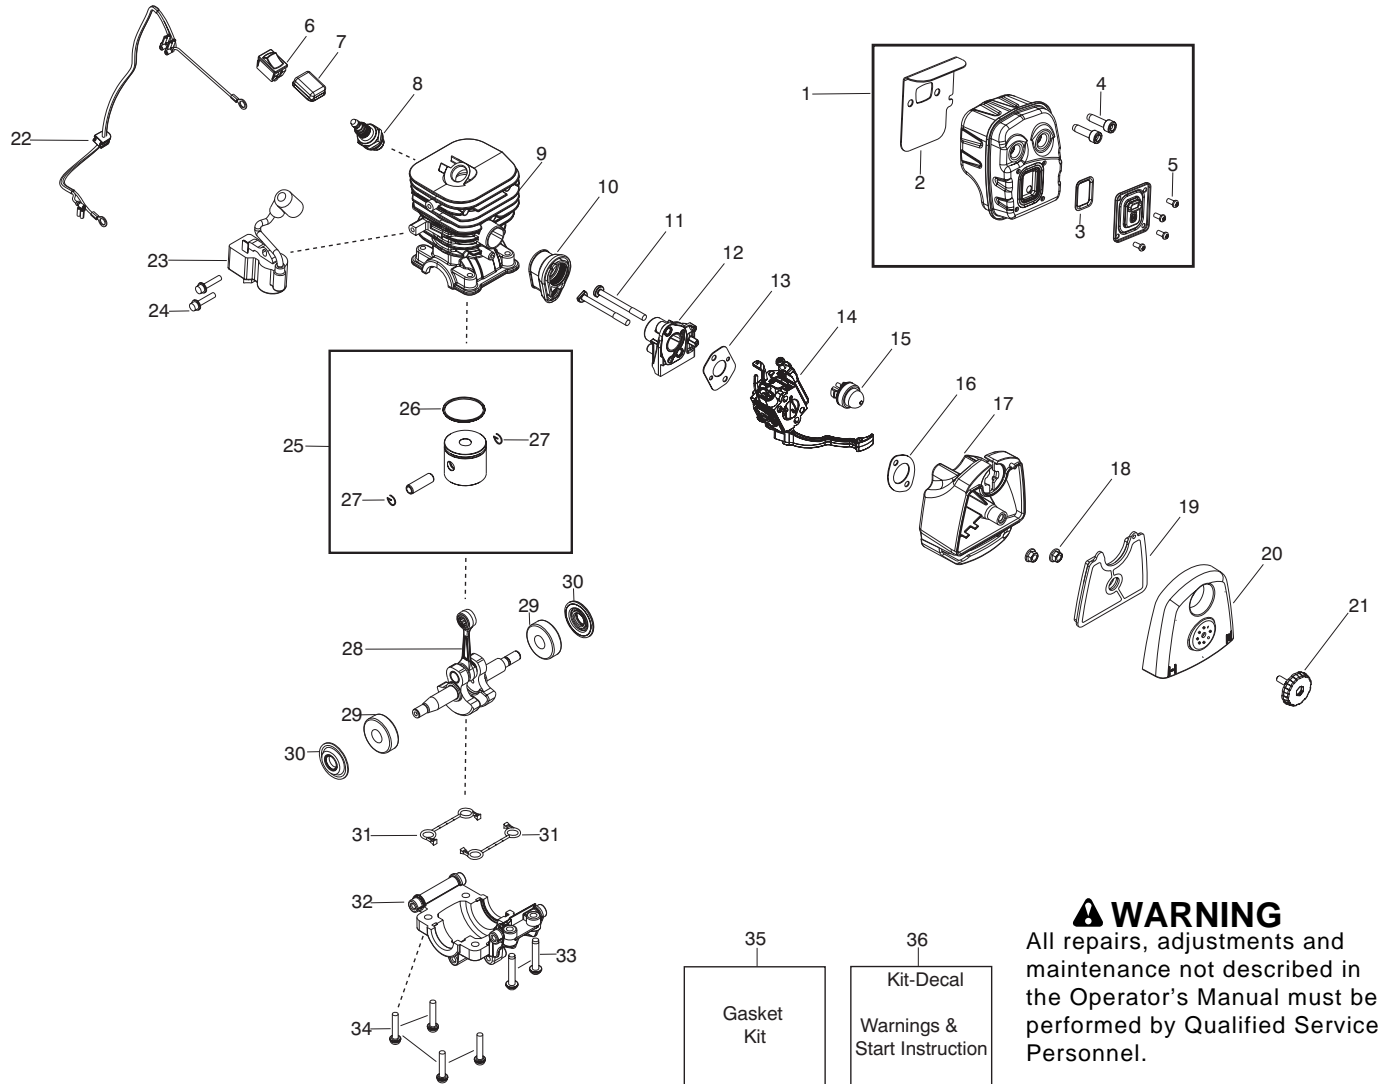

✓ = New Part Number For This IPL

★ = Refer to the Service Reference Indicated for more information.(Located at the END of the IPL)

Parts List No. 545103472		Husqvarna PARTS LIST	MODEL HVA 125BVX (RW/AU/NZ)
Date 11/20/07	Replaced 545103472 - 9/27/07		NOTE : Illustration may differ from actual model due to design changes.