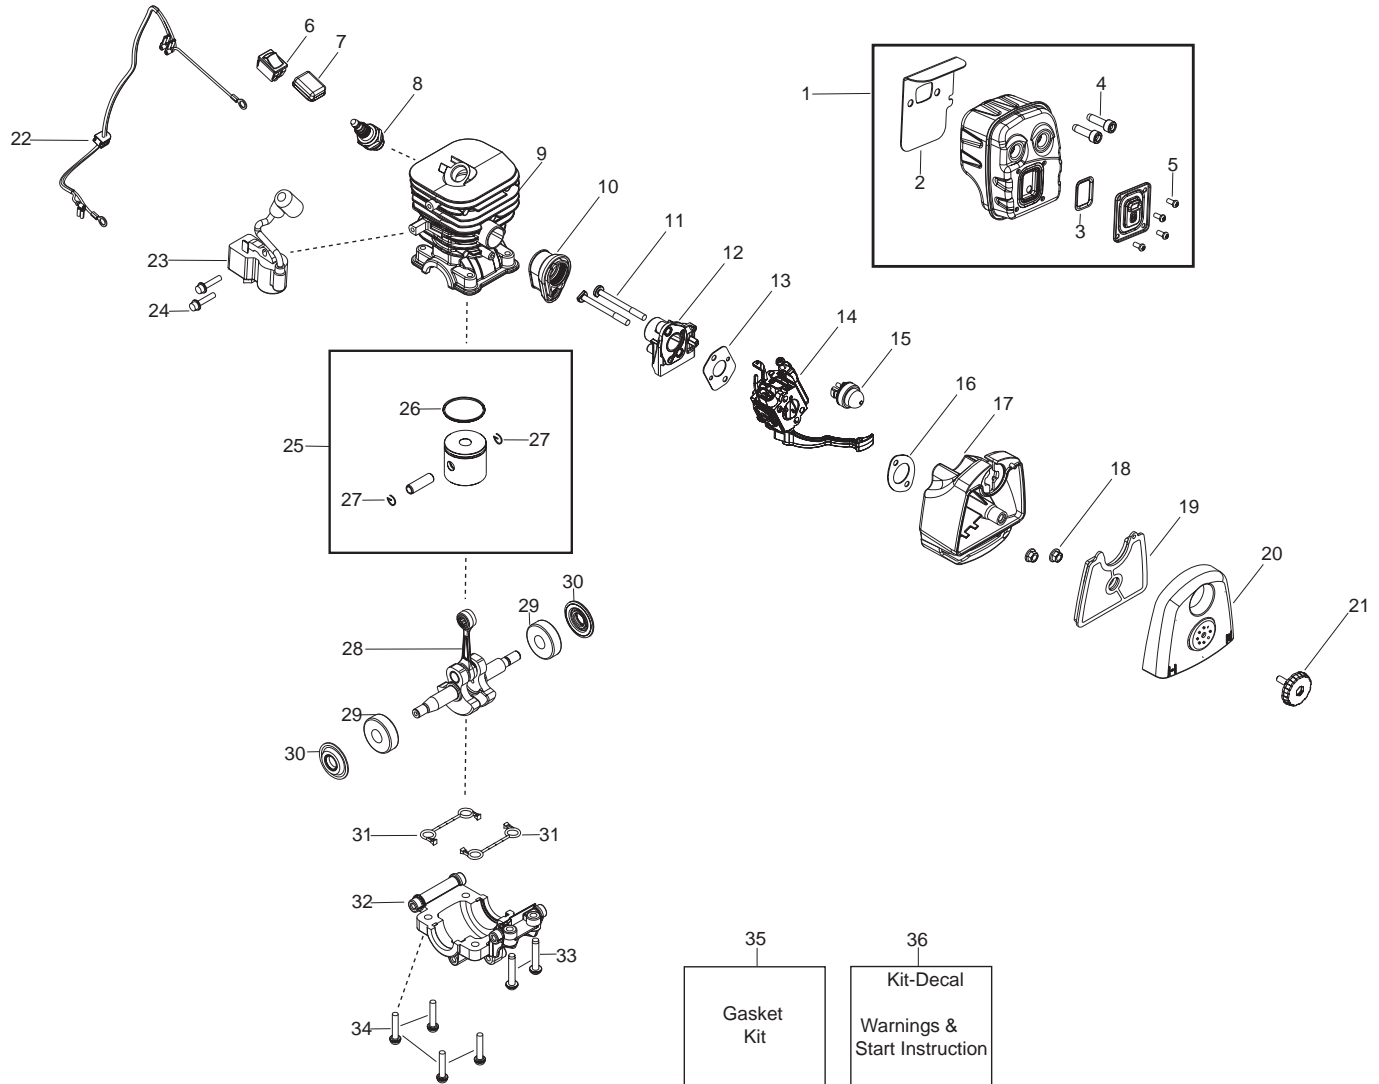

Ref.	Part No.	Description	Ref.	Part No.	Description
1.	545111901	Assy - Muffler (Incl. 2,3,4,5)	23.	545108101	Module - Ignition
2.	545081813	Gasket - Muffler (kit)	24.	530016456	Screw
3.	545081810	Kit - Spark Screen (Incl. 5)	25.	545081814	Kit - Piston (Incl. 26,27)
4.	530058982	Bolt - Muffler	26.	530019283	Ring - Piston
5.	530015241	Screw	27.	530015162	Retainer - Piston pin
6.	545049301	Switch	28.	545081816	Kit - Crankshaft
7.	545128201	Protector - Switch	29.	545013401	Bearing
8.	952030249	Accy - Spark Plug (RCJ6-Y)	30.	545081815	Kit - Crankshaft seal
9.	545132601	Cylinder - Chrome	31.	545081813	Seal - Cylinder (kit)
10.	545132501	Boot - Carb.	32.	545068301	Cap - Bearing
11.	530016187	Screw	33.	530015940	Screw
12.	545133301	Plate - Carb.	34.	530015897	Screw
13.	545081813	Gasket - Carb. (kit)	35.	545081813	Kit - Gasket (Incl. 2,13,16,31)
14.	545081811	Kit - Carb. (X5055) (Incl. 13,16)	36.	545081809	Kit - Decal
15.	530047721	Bulb - Purge (Included with #26 on page 1)			
16.	545081813	Gasket - Airbox (kit)			
17.	545109801	Base - Airbox			
18.	530016101	Nut - Carb screw			
19.	545112101	Filter - Air			
20.	545109601	Cover - Airbox			
21.	530059796	Assy - Airbox Knob			
22.	545108202	Assy - Leadwire			

✓ = New Part Number For This IPL

★ = Refer to the Service Reference Indicated for more information.(Located at the END of the IPL)