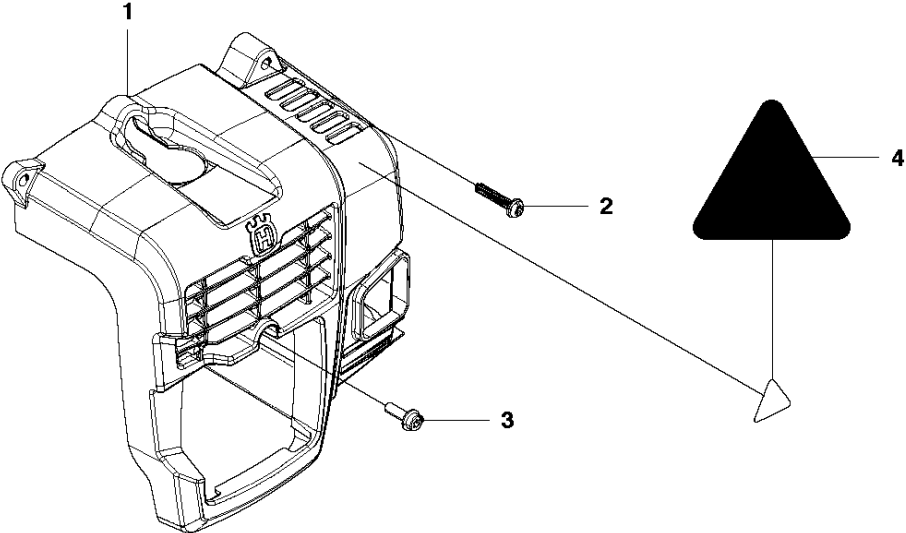

CARBURETOR & AIR FILTER

130 BT, 2008-10

Ref	Part no.	Description	Remark	Qty	Kit
1	504 11 52-01	COVER		1	
2	504 11 51-01	KNOB		1	1
3	504 11 53-01	AIR FILTER		1	
4	504 11 66-01	BODY&SCREEN		1	
5	504 15 51-01	DECAL		1	
6	504 11 65-01	SCREW		2	
7	504 11 62-01	GASKET		1	
8	504 11 61-01	CARBURETTOR		1	
9	504 11 43-01	SCREW		4	
10	504 11 63-01	INSULATION		1	
11	504 11 64-01	GASKET		1	

J 130BT

CYLINDER

130 BT, 2008-10

Ref	Part no.	Description	Remark	Qty	Kit
1	504 11 87-01	CYLINDER		1	
2	504 11 88-01	COVER		1	1
3	504 11 89-01	COVER		1	1
4	504 11 90-01	GASKET		2	1
5	504 11 92-01	SCREW		4	1
6	544 25 66-01	BOLT		4	
7	504 11 91-01	GASKET		1	

C 130BT

CYLINDER COVER

130 BT, 2008-10

Ref	Part no.	Description	Remark	Qty	Kit
1	504 10 70-01	COVER		1	
2	544 26 36-01	SCREW		3	
3	504 10 71-01	SCREW		1	
4	544 36 34-01	LABEL		1	

Ref	Part no.	Description	Remark	Qty	Kit
1	504 12 20-01	FAN HOUSING		1	
2	504 14 35-01	FAN HOUSING		1	
3	504 12 19-01	FAN		1	
4	504 14 44-01	COVER		1	
5	544 26 36-01	SCREW		11	
6	504 12 18-01	SCREW		4	
7	544 25 66-01	BOLT		4	
8	544 26 46-01	SCREW		2	
9	544 26 47-01	NUT		2	
10	504 12 23-01	CLIP		2	
11	544 26 43-01	SCREW		2	

Ref	Part no.	Description	Remark	Qty	Kit
1	504 14 75-01	FRAME		1	
2	504 14 82-01	PAD		1	
3	544 27 02-01	CLIP		6	2
4	544 27 09-01	DAMPER		2	
5	544 27 10-01	NUT		2	
6	504 14 93-01	HOLDER		1	
7	504 14 95-01	SPRING		1	
8	504 14 90-01	PLATE		1	
9	544 26 36-01	SCREW		3	
10	504 14 92-01	STOP		1	
11	504 14 63-01	DECAL		1	