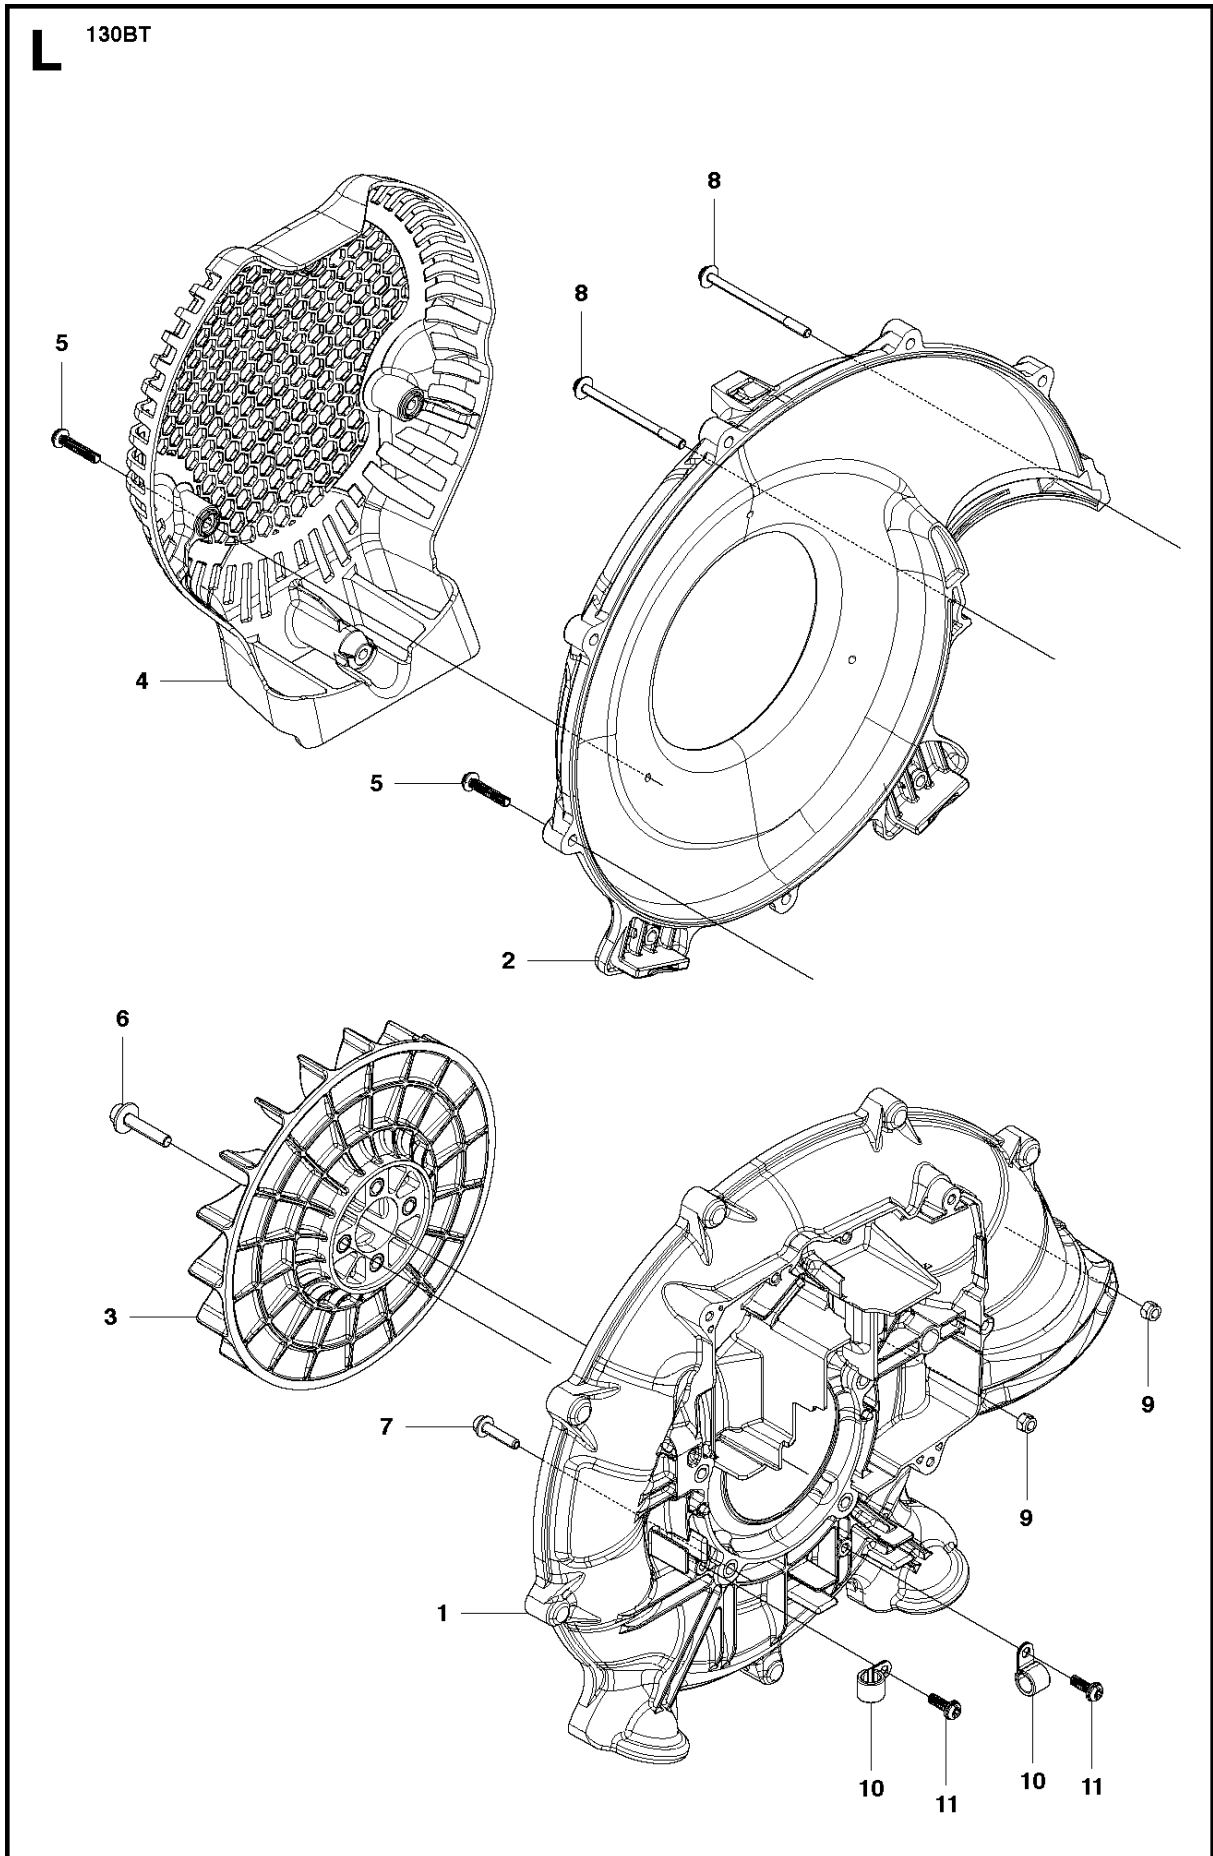

CARBURETOR & AIR FILTER

130 BT, 2008-10

Ref	Part no.	Description	Remark	Qty	Kit
1	504 11 52-01	COVER		1	
2	504 11 51-01	KNOB		1	1
3	504 11 53-01	AIR FILTER		1	
4	504 11 66-01	BODY&SCREEN		1	
5	504 15 51-01	DECAL		1	
6	504 11 65-01	SCREW		2	
7	504 11 62-01	GASKET		1	
8	504 11 61-01	CARBURETTOR		1	
9	504 11 43-01	SCREW		4	
10	504 11 63-01	INSULATION		1	
11	504 11 64-01	GASKET		1	

J 130BT

CYLINDER

130 BT, 2008-10

Ref	Part no.	Description	Remark	Qty	Kit
1	504 11 87-01	CYLINDER		1	
2	504 11 88-01	COVER		1	1
3	504 11 89-01	COVER		1	1
4	504 11 90-01	GASKET		2	1
5	504 11 92-01	SCREW		4	1
6	544 25 66-01	BOLT		4	
7	504 11 91-01	GASKET		1	

C 130BT

CYLINDER COVER

130 BT, 2008-10

Ref	Part no.	Description	Remark	Qty	Kit
1	504 10 70-01	COVER		1	
2	544 26 36-01	SCREW		3	
3	504 10 71-01	SCREW		1	
4	544 36 34-01	LABEL		1	

Ref	Part no.	Description	Remark	Qty	Kit
1	504 12 20-01	FAN HOUSING		1	
2	504 14 35-01	FAN HOUSING		1	
3	504 12 19-01	FAN		1	
4	504 14 44-01	COVER		1	
5	544 26 36-01	SCREW		11	
6	504 12 18-01	SCREW		4	
7	544 25 66-01	BOLT		4	
8	544 26 46-01	SCREW		2	
9	544 26 47-01	NUT		2	
10	504 12 23-01	CLIP		2	
11	544 26 43-01	SCREW		2	

Ref	Part no.	Description	Remark	Qty	Kit
1	504 14 75-01	FRAME		1	
2	504 14 82-01	PAD		1	
3	544 27 02-01	CLIP		6	2
4	544 27 09-01	DAMPER		2	
5	544 27 10-01	NUT		2	
6	504 14 93-01	HOLDER		1	
7	504 14 95-01	SPRING		1	
8	504 14 90-01	PLATE		1	
9	544 26 36-01	SCREW		3	
10	504 14 92-01	STOP		1	
11	504 14 63-01	DECAL		1	