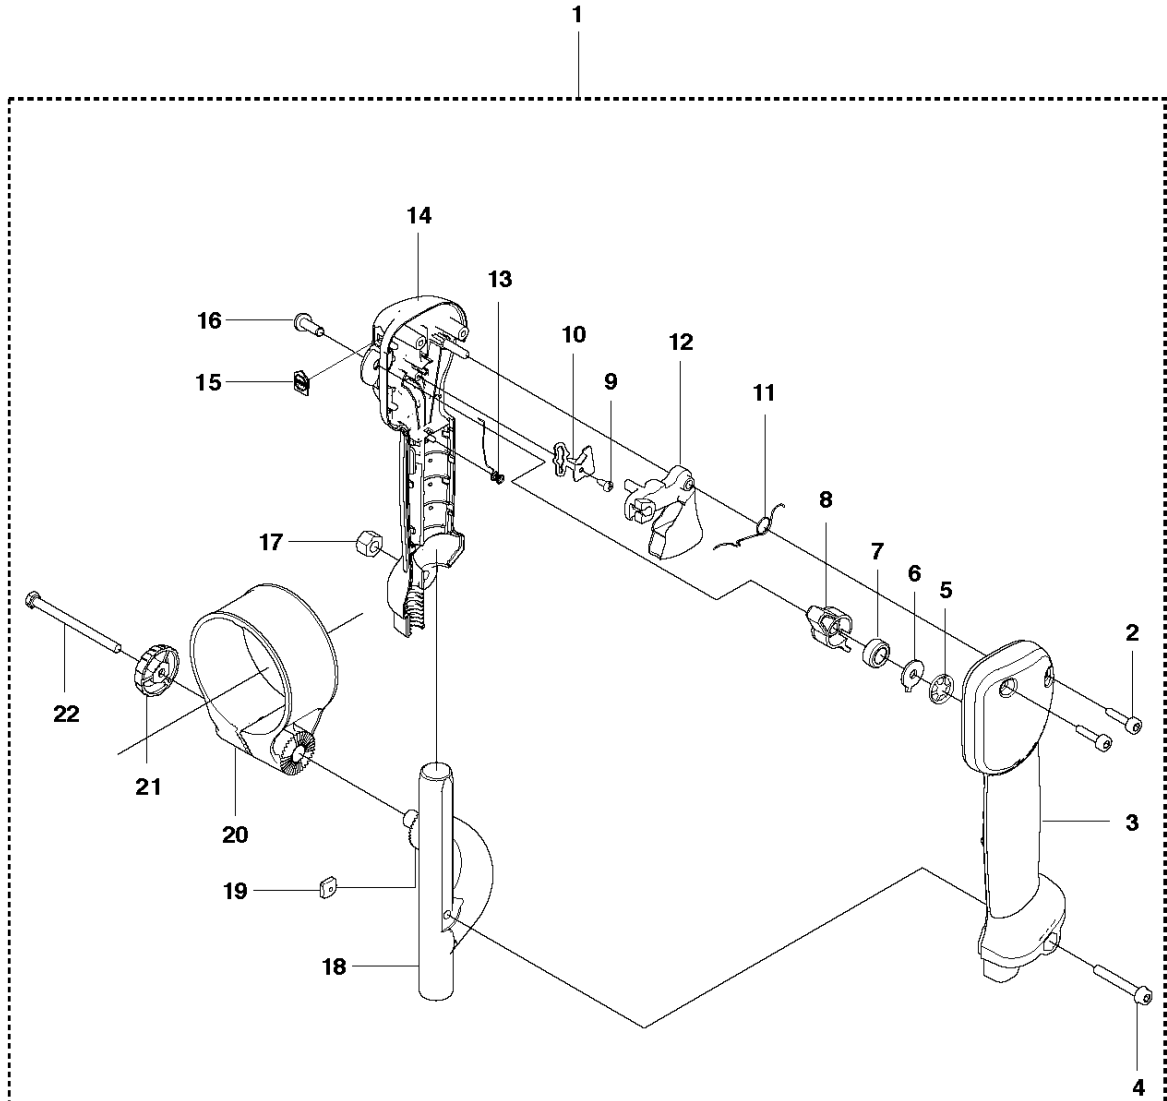

Ref	Part no.	Description	Remark	Qty	Kit
1	504 14 75-01	FRAME		1	
2	504 14 82-01	PAD		1	
3	544 27 02-01	CLIP		6	2
4	544 27 09-01	DAMPER		2	
5	544 27 10-01	NUT		2	
6	504 14 93-01	HOLDER		1	
7	504 14 95-01	SPRING		1	
8	504 14 90-01	PLATE		1	
9	544 26 36-01	SCREW		3	
10	504 14 92-01	STOP		1	
11	504 14 63-01	DECAL		1	

G 130BT

FUEL TANK

130 BT, 2008-10

Ref	Part no.	Description	Remark	Qty	Kit
1A	504 11 74-01	TANK ASSY	EU	1	
1B	504 11 75-01	TANK ASSY	US	1	
2	504 11 76-01	HOSE ASSY		1	1
3	544 27 29-01	FILTER		1	1
4	544 27 30-01	CLIP		1	1
5	504 11 77-01	TANK CAP ASSY		1	1
6	544 27 26-01	FILTER		1	1
7	544 27 25-01	PACKING		1	1
8	504 11 79-01	HOLDER		1	1
9	544 27 24-01	HOLDER		1	1
10	544 27 31-01	SCREW		2	
11	504 11 78-01	DECAL		1	
12	544 27 32-01	CLIP		1	1

B 130BT

HANDLE & CONTROLS

130 BT, 2008-10

Ref	Part no.	Description	Remark	Qty	Kit
1	522 51 90-01	HANDLE ASSY		1	
2	503 21 66-18	SCREW IHST		2	1
3	502 24 49-01	HANDLE HALF		1	1
4	503 20 07-35	SCREW IHSCFM		1	1
5	735 58 35-01	WASHER		1	1
6	505 18 15-01	WASHER		1	1
7	537 37 39-01	SPRING		1	1
8	502 24 55-01	CONTROL		1	1
9	503 21 29-06	SCREW CCRPANT		1	1
10	502 24 60-01	RETAINER		1	1
11	537 17 42-01	SPRING THROTTLE TRIG		1	1
12	502 24 54-01	TRIGGER		1	1
13	505 56 79-01	SPRING		1	1
14	502 24 48-01	HANDLE HALF		1	1
15	502 64 17-01	PLATE		1	1
16	537 14 12-03	SHAFT PIVOT		1	1
17	503 22 10-13	HEXAGON NUT		1	1
18	502 24 53-01	HOLDER		1	1
19	503 22 65-04	SQUARE NUT		1	1
20	544 27 59-01	HOLDER		1	1
21	504 80 03-01	TURNING KNOB		1	1
22	725 23 44-51	SCREW EHHM		1	1
30	522 54 61-01	CABLE		1	1
31	522 48 30-01	CORD		1	1
32	522 54 62-01	TUBE		1	1
33	575 99 39-01	WIRING ASSY		1	1
34	537 22 63-01	CONNECTOR		1	1
35	537 22 62-01	CONNECTOR		1	1