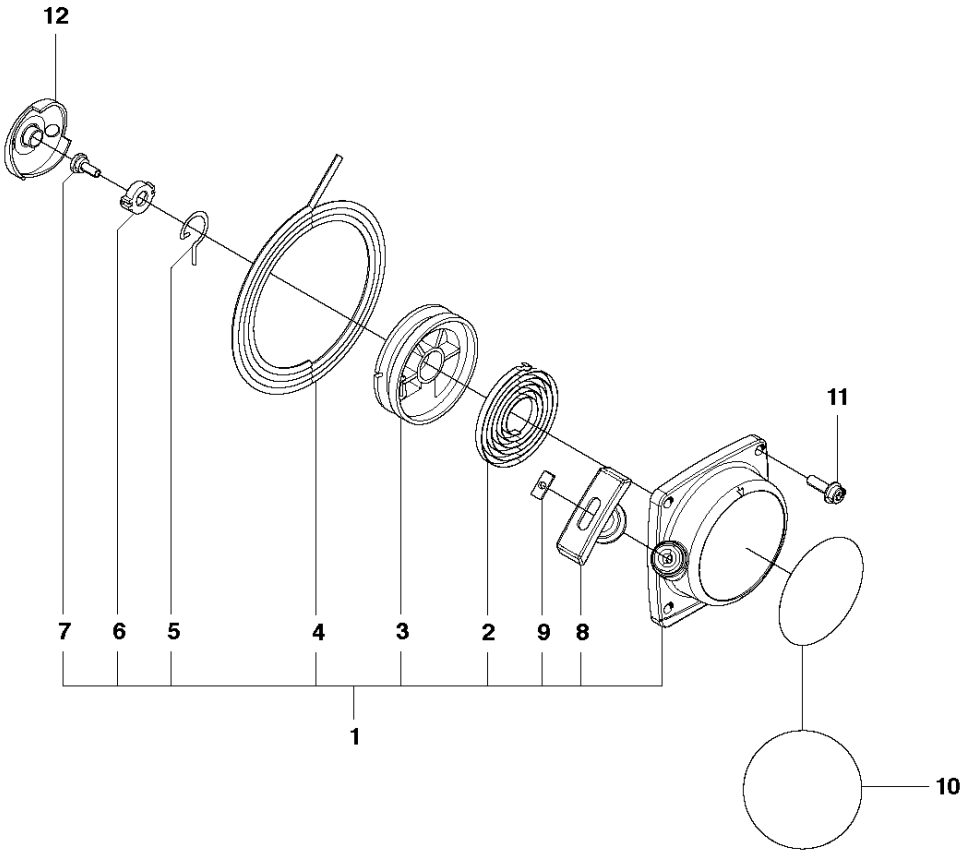

D 130BT

STARTER

130 BT, 2008-10

Ref	Part no.	Description	Remark	Qty	Kit
1	504 11 41-01	STARTER ASSY		1	
2	504 11 50-01	SPRING.SPIRAL		1	1
3	504 11 47-01	REEL		1	1
4	504 11 49-01	ROPE		1	1
5	504 11 48-01	ARM		1	1
6	504 11 46-01	COLLAR		1	1
7	515 36 71-01	SCREW		1	1
8	505 30 34-01	KNOB		1	1
9	504 11 40-01	PLATE.STOPPER		1	1
10	504 11 42-01	LABEL		1	
11	506 74 56-01	BOLT		4	
12	504 11 44-01	PULLEY		1