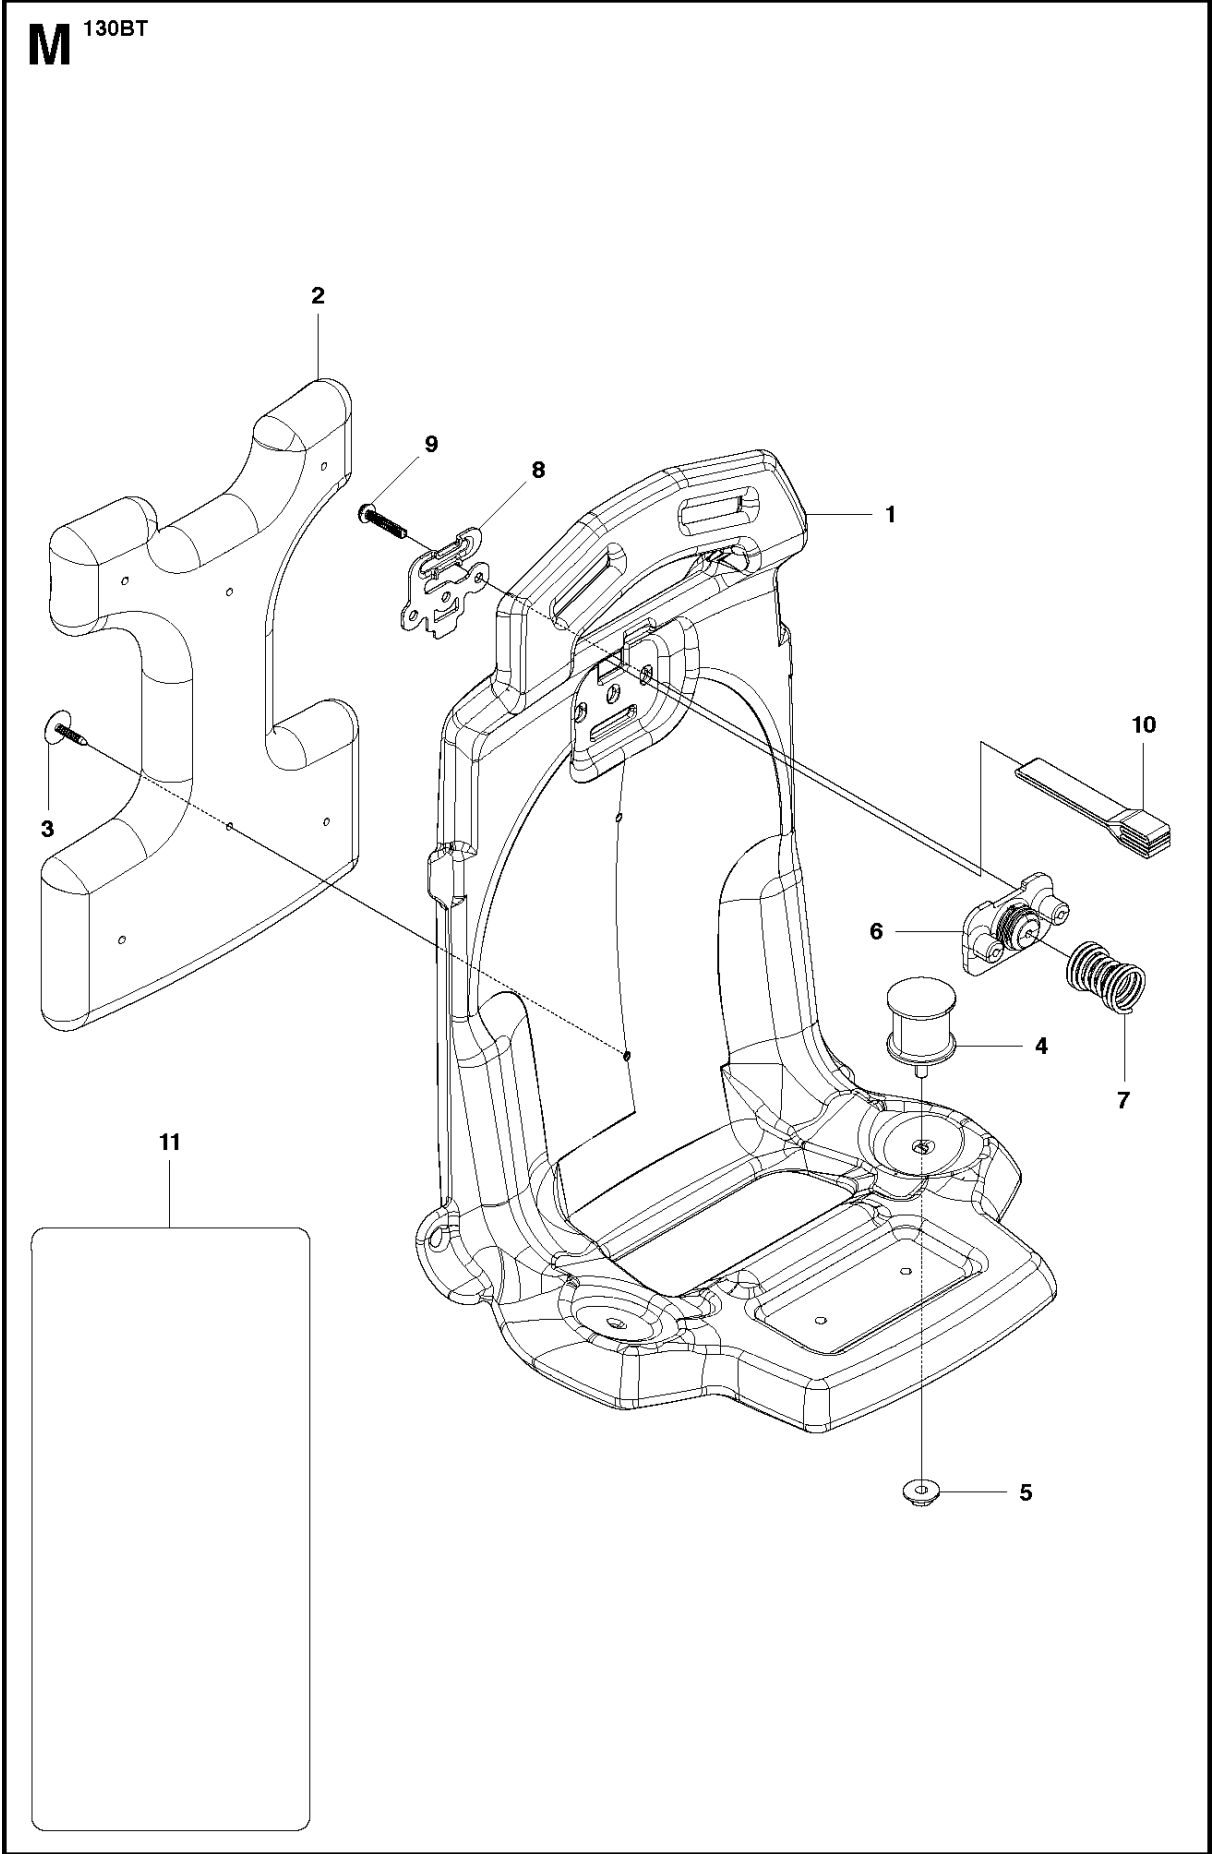

CARBURETOR & AIR FILTER

130 BT, 2008-10

Ref	Part no.	Description	Remark	Qty	Kit
1	504 11 52-01	COVER		1	
2	504 11 51-01	KNOB		1	1
3	504 11 53-01	AIR FILTER		1	
4	504 11 66-01	BODY&SCREEN		1	
5	504 15 51-01	DECAL		1	
6	504 11 65-01	SCREW		2	
7	504 11 62-01	GASKET		1	
8	504 11 61-01	CARBURETTOR		1	
9	504 11 43-01	SCREW		4	
10	504 11 63-01	INSULATION		1	
11	504 11 64-01	GASKET		1	

J 130BT

CYLINDER

130 BT, 2008-10

Ref	Part no.	Description	Remark	Qty	Kit
1	504 11 87-01	CYLINDER		1	
2	504 11 88-01	COVER		1	1
3	504 11 89-01	COVER		1	1
4	504 11 90-01	GASKET		2	1
5	504 11 92-01	SCREW		4	1
6	544 25 66-01	BOLT		4	
7	504 11 91-01	GASKET		1	

C 130BT

CYLINDER COVER

130 BT, 2008-10

Ref	Part no.	Description	Remark	Qty	Kit
1	504 10 70-01	COVER		1	
2	544 26 36-01	SCREW		3	
3	504 10 71-01	SCREW		1	
4	544 36 34-01	LABEL		1	

Ref	Part no.	Description	Remark	Qty	Kit
1	504 12 20-01	FAN HOUSING		1	
2	504 14 35-01	FAN HOUSING		1	
3	504 12 19-01	FAN		1	
4	504 14 44-01	COVER		1	
5	544 26 36-01	SCREW		11	
6	504 12 18-01	SCREW		4	
7	544 25 66-01	BOLT		4	
8	544 26 46-01	SCREW		2	
9	544 26 47-01	NUT		2	
10	504 12 23-01	CLIP		2	
11	544 26 43-01	SCREW		2	

Ref	Part no.	Description	Remark	Qty	Kit
1	504 14 75-01	FRAME		1	
2	504 14 82-01	PAD		1	
3	544 27 02-01	CLIP		6	2
4	544 27 09-01	DAMPER		2	
5	544 27 10-01	NUT		2	
6	504 14 93-01	HOLDER		1	
7	504 14 95-01	SPRING		1	
8	504 14 90-01	PLATE		1	
9	544 26 36-01	SCREW		3	
10	504 14 92-01	STOP		1	
11	504 14 63-01	DECAL		1	