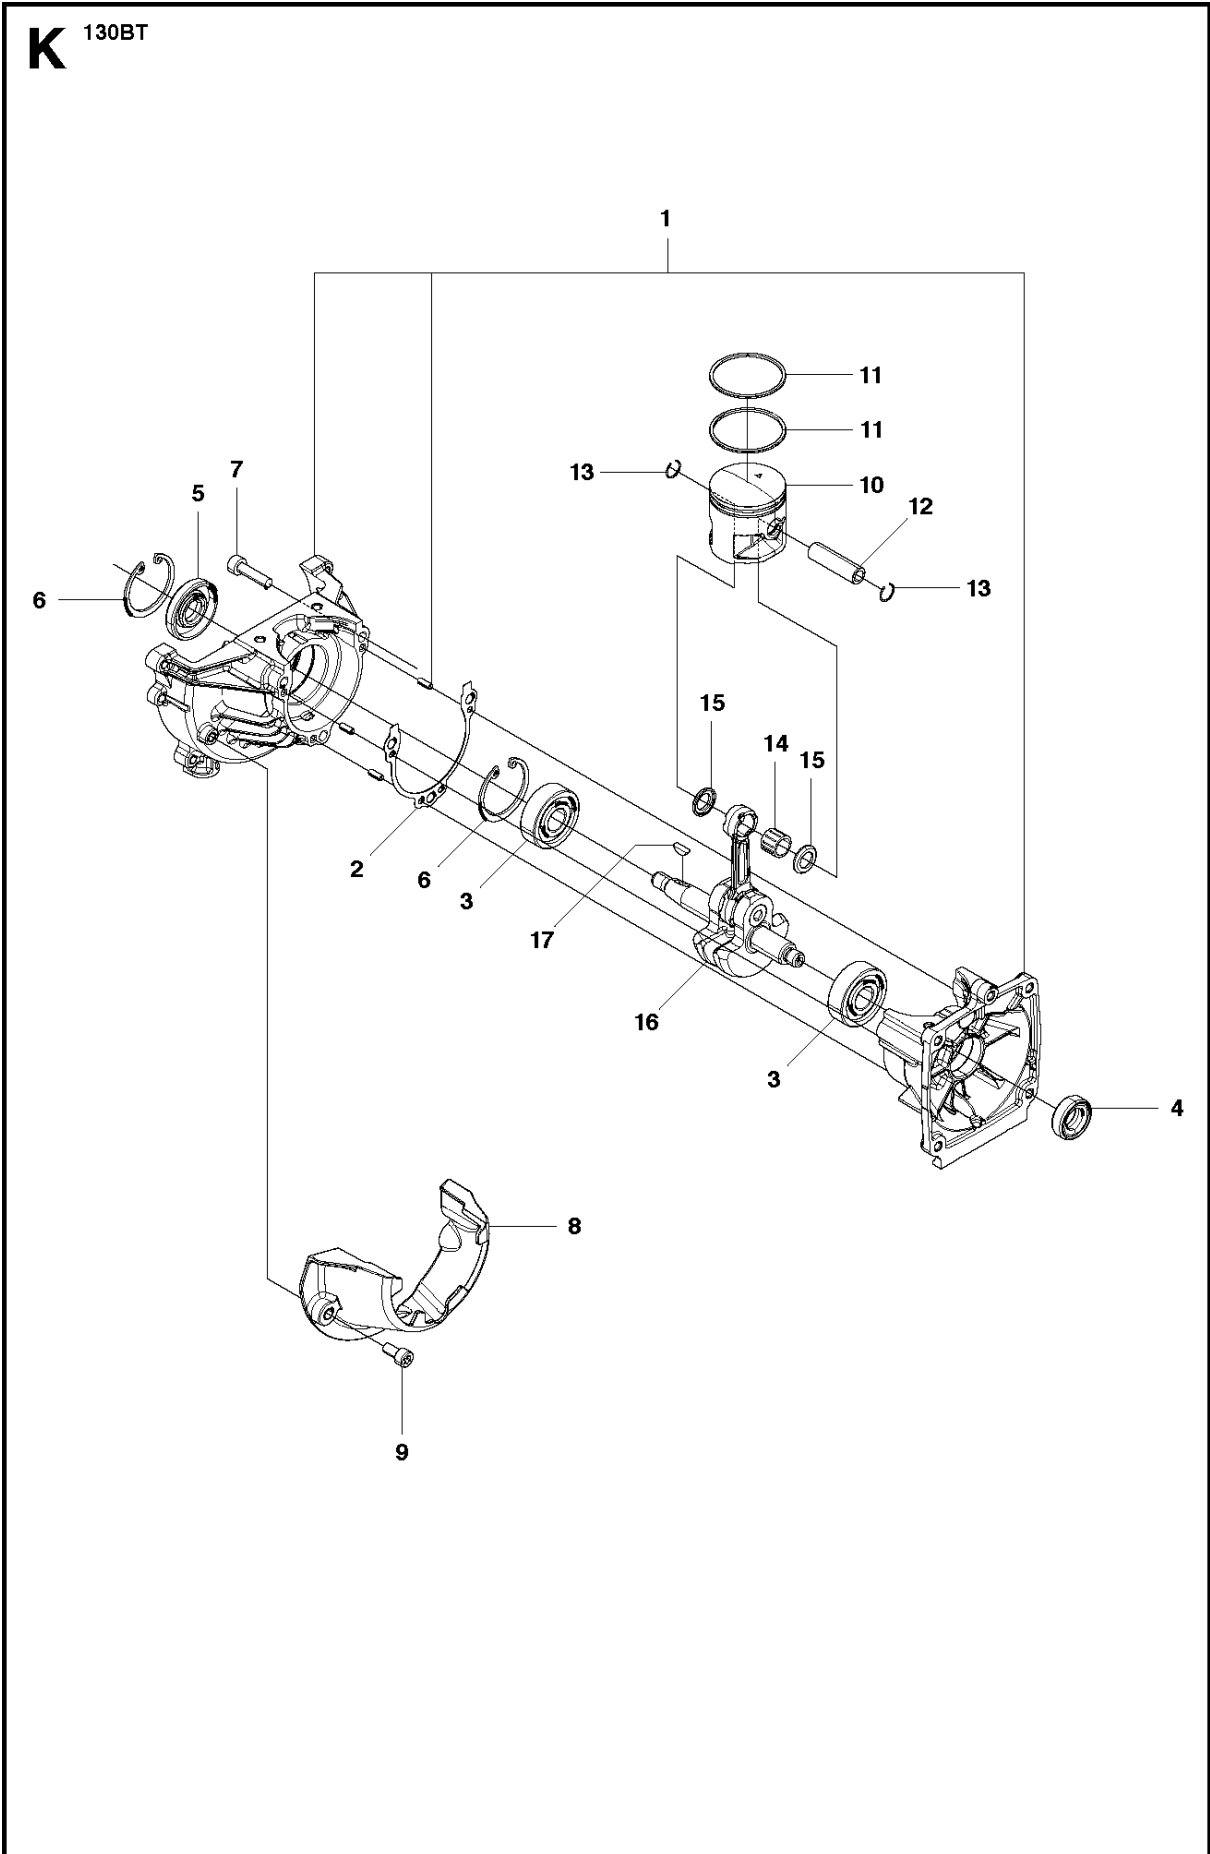

PISTON & CRANKSHAFT

130 BT, 2008-10

Ref	Part no.	Description	Remark	Qty	Kit
1	504 11 94-01	CRANKCASE		1	
2	504 12 12-01	GASKET		1	
3	504 12 14-01	BEARING		2	
4	504 12 15-01	SEALING		1	
5	504 12 13-01	SEALING		1	
6	504 12 10-01	SNAP RING		2	
7	504 12 11-01	SCREW		3	
8	504 11 95-01	COVER		1	
9	504 11 96-01	SCREW		2	
10	504 12 03-01	PISTON		1	
11	504 12 05-01	PISTON RING		2	
12	504 12 06-01	PISTON PIN		1	
13	504 12 09-01	SNAP RING		2	
14	504 12 01-01	BEARING		1	
15	504 12 02-01	WASHER		2	
16	504 11 93-01	CRANKSHAFT		1	
17	544 26 00-01	KEY		1