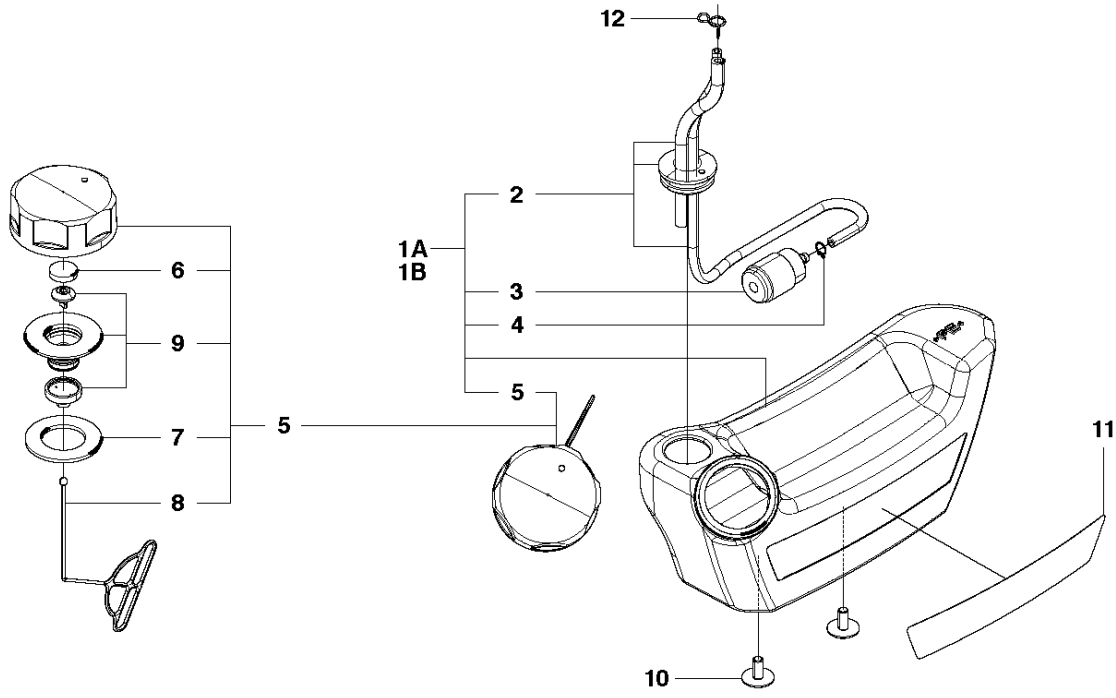

G 130BT

FUEL TANK

130 BT, 2008-10

Ref	Part no.	Description	Remark	Qty	Kit
1A	504 11 74-01	TANK ASSY	EU	1	
1B	504 11 75-01	TANK ASSY	US	1	
2	504 11 76-01	HOSE ASSY		1	1
3	544 27 29-01	FILTER		1	1
4	544 27 30-01	CLIP		1	1
5	504 11 77-01	TANK CAP ASSY		1	1
6	544 27 26-01	FILTER		1	1
7	544 27 25-01	PACKING		1	1
8	504 11 79-01	HOLDER		1	1
9	544 27 24-01	HOLDER		1	1
10	544 27 31-01	SCREW		2	
11	504 11 78-01	DECAL		1	
12	544 27 32-01	CLIP		1	1