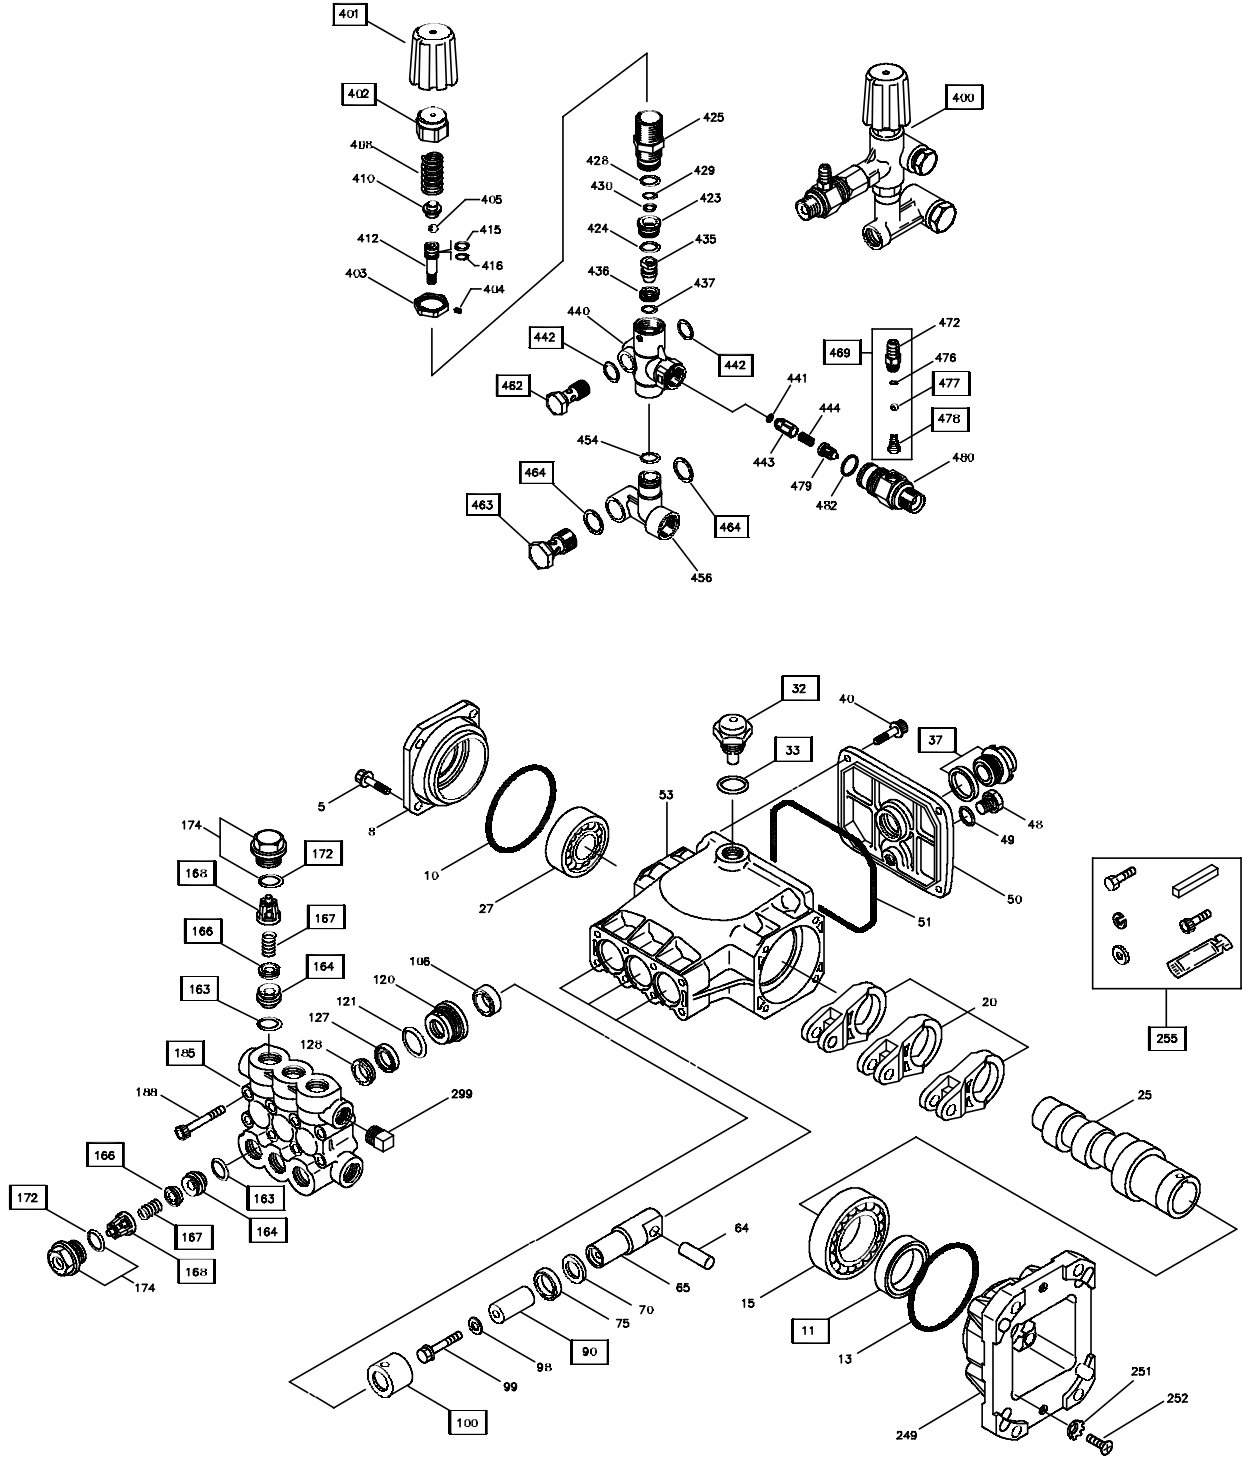

Husqvarna

1337PW

Illustrated Parts List

Exploded Views and Parts Lists

EXPLODED VIEW AND PARTS LIST — MAIN UNIT

Item	Part #	Description
1	B191938GS	BASE
2	B191942GS	HANDLE
3	B4805GS	HOSE
4	30809GS	GROMMET
5	I92886GS	KIT, Engine Mounting Hardware
6	I93003GS	KIT, Pump Mounting Hardware
7	B2516GS	VINYL CAP
8	B2203GS	KIT, Handle Fastening
9	I92310GS	KIT, Vibration Mount
10	95458GS	QUICK CONNECT
11	I92135GS	KIT, Garden Hose Inlet
12	I91265GS	E-RING

Note: * Complete Pump available from Cat Pumps only.

Items Not Illustrated:

Part #	Description
I93017GS	MANUAL, Owner's
I92894GS	KIT, Decals
BB3061BGS	OIL, Engine

Exploded Views and Parts Lists

EXPLODED VIEW - PUMP & UNLOADER

Exploded Views and Parts Lists

PARTS LIST - PUMP AND UNLOADER

Item	Part #	Qty	Description
11	188111GS	1	SEAL, Oil, Crankshaft
32	192995GS	1	DOMED, Oil Filler
33	188118GS	1	O-RING, Filler Cap
37	188119GS	1	GAUGE, Oil Sight w/Gasket
90	188133GS	3	PLUNGER
100	188140GS	3	RETAINER, Seal
163	188149GS	6	O-RING, Seat
164	193000GS	6	SEAT
166	188152GS	6	VALVE
167	188153GS	6	SPRING
168	188154GS	6	RETAINER, Spring
172	188155GS	6	O-RING, Valve Plug
185	193001GS	1	MANIFOLD
255	193003GS	1	KIT, Mounting Bolt
299	188535GS	1	PLUG
300	188198GS	1	KIT, Seal (Includes: 98,106,121,127,128)
310	188199GS	2	KIT, Valve (Includes: 163,164,166,167,168,172)
400	192194GS	1	ASSY, UNLOADER, COMPLETE
401	192195GS	1	HANDLE, Adj.
402	188162GS	1	CAP, Adjusting
442	188182GS	2	WASHER, Seal
462	188187GS	1	SCREW, Flow-thru
463	188188GS	1	SCREW, Flow-thru
464	188189GS	2	WASHER, Seal
468	188201GS	1	KIT, O-Ring (Includes: 415,416,424,428,429,430,437,441,454)
469	188200GS	1	ASSY, Fixed Barb (Includes: 472,476,477,478)
477	188192GS	1	BALL
478	188193GS	1	SPRING
	188212GS	1	OIL, Bottle, CAT