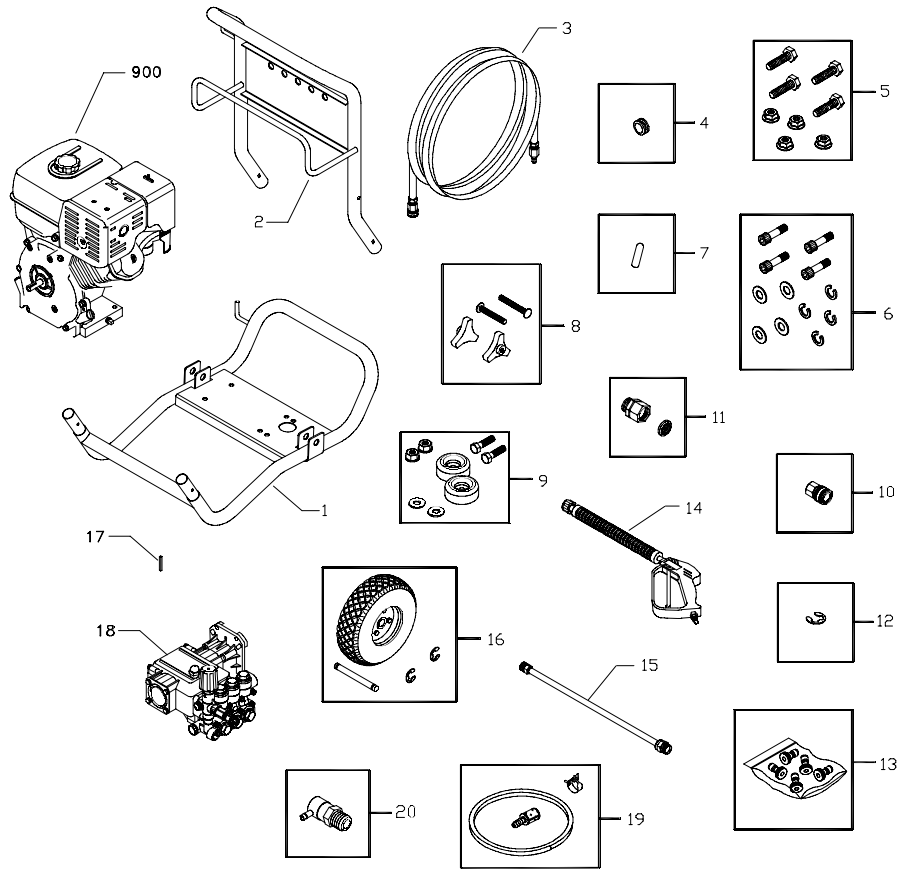

Husqvarna

1337PW

Illustrated Parts List

Exploded Views and Parts Lists

EXPLODED VIEW AND PARTS LIST — MAIN UNIT

Item	Part #	Description
1	B191938GS	BASE
2	B191942GS	HANDLE
3	B4805GS	HOSE
4	30809GS	GROMMET
5	I92886GS	KIT, Engine Mounting Hardware
6	I93003GS	KIT, Pump Mounting Hardware
7	B2516GS	VINYL CAP
8	B2203GS	KIT, Handle Fastening
9	I92310GS	KIT, Vibration Mount
10	95458GS	QUICK CONNECT
11	I92135GS	KIT, Garden Hose Inlet
12	I91265GS	E-RING

Note: * Complete Pump available from Cat Pumps only.

Items Not Illustrated:

Part #	Description
I93017GS	MANUAL, Owner's
I92894GS	KIT, Decals
BB3061BGS	OIL, Engine

Exploded Views and Parts Lists

EXPLODED VIEW - PUMP & UNLOADER

Exploded Views and Parts Lists

PARTS LIST - PUMP AND UNLOADER

Item	Part #	Qty	Description
11	188111GS	1	SEAL, Oil, Crankshaft
32	192995GS	1	DOMED, Oil Filler
33	188118GS	1	O-RING, Filler Cap
37	188119GS	1	GAUGE, Oil Sight w/Gasket
90	188133GS	3	PLUNGER
100	188140GS	3	RETAINER, Seal
163	188149GS	6	O-RING, Seat
164	193000GS	6	SEAT
166	188152GS	6	VALVE
167	188153GS	6	SPRING
168	188154GS	6	RETAINER, Spring
172	188155GS	6	O-RING, Valve Plug
185	193001GS	1	MANIFOLD
255	193003GS	1	KIT, Mounting Bolt
299	188535GS	1	PLUG
300	188198GS	1	KIT, Seal (Includes: 98,106,121,127,128)
310	188199GS	2	KIT, Valve (Includes: 163,164,166,167,168,172)
400	192194GS	1	ASSY, UNLOADER, COMPLETE
401	192195GS	1	HANDLE, Adj.
402	188162GS	1	CAP, Adjusting
442	188182GS	2	WASHER, Seal
462	188187GS	1	SCREW, Flow-thru
463	188188GS	1	SCREW, Flow-thru
464	188189GS	2	WASHER, Seal
468	188201GS	1	KIT, O-Ring (Includes: 415,416,424,428,429,430,437,441,454)
469	188200GS	1	ASSY, Fixed Barb (Includes: 472,476,477,478)
477	188192GS	1	BALL
478	188193GS	1	SPRING
	188212GS	1	OIL, Bottle, CAT