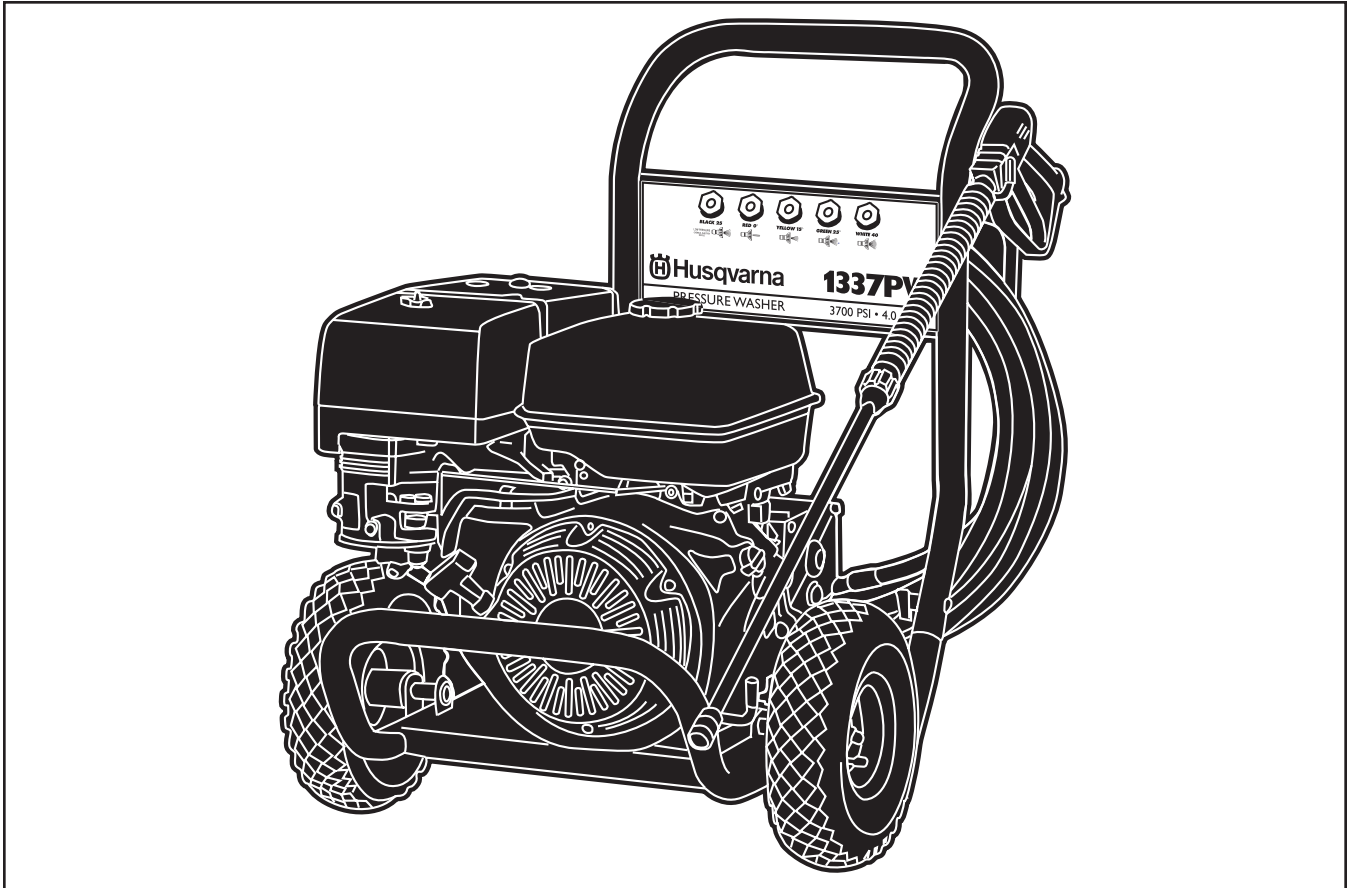

Husqvarna

1337PW

Illustrated Parts List

Exploded Views and Parts Lists

EXPLODED VIEW AND PARTS LIST — MAIN UNIT

Item	Part #	Description
1	B191938GS	BASE
2	B191942GS	HANDLE
3	B4805GS	HOSE
4	30809GS	GROMMET
5	I92886GS	KIT, Engine Mounting Hardware
6	I93003GS	KIT, Pump Mounting Hardware
7	B2516GS	VINYL CAP
8	B2203GS	KIT, Handle Fastening
9	I92310GS	KIT, Vibration Mount
10	95458GS	QUICK CONNECT
11	I92135GS	KIT, Garden Hose Inlet
12	I91265GS	E-RING

Note: * Complete Pump available from Cat Pumps only.

Items Not Illustrated:

Part #	Description
I93017GS	MANUAL, Owner's
I92894GS	KIT, Decals
BB3061BGS	OIL, Engine

Exploded Views and Parts Lists

EXPLODED VIEW - PUMP & UNLOADER