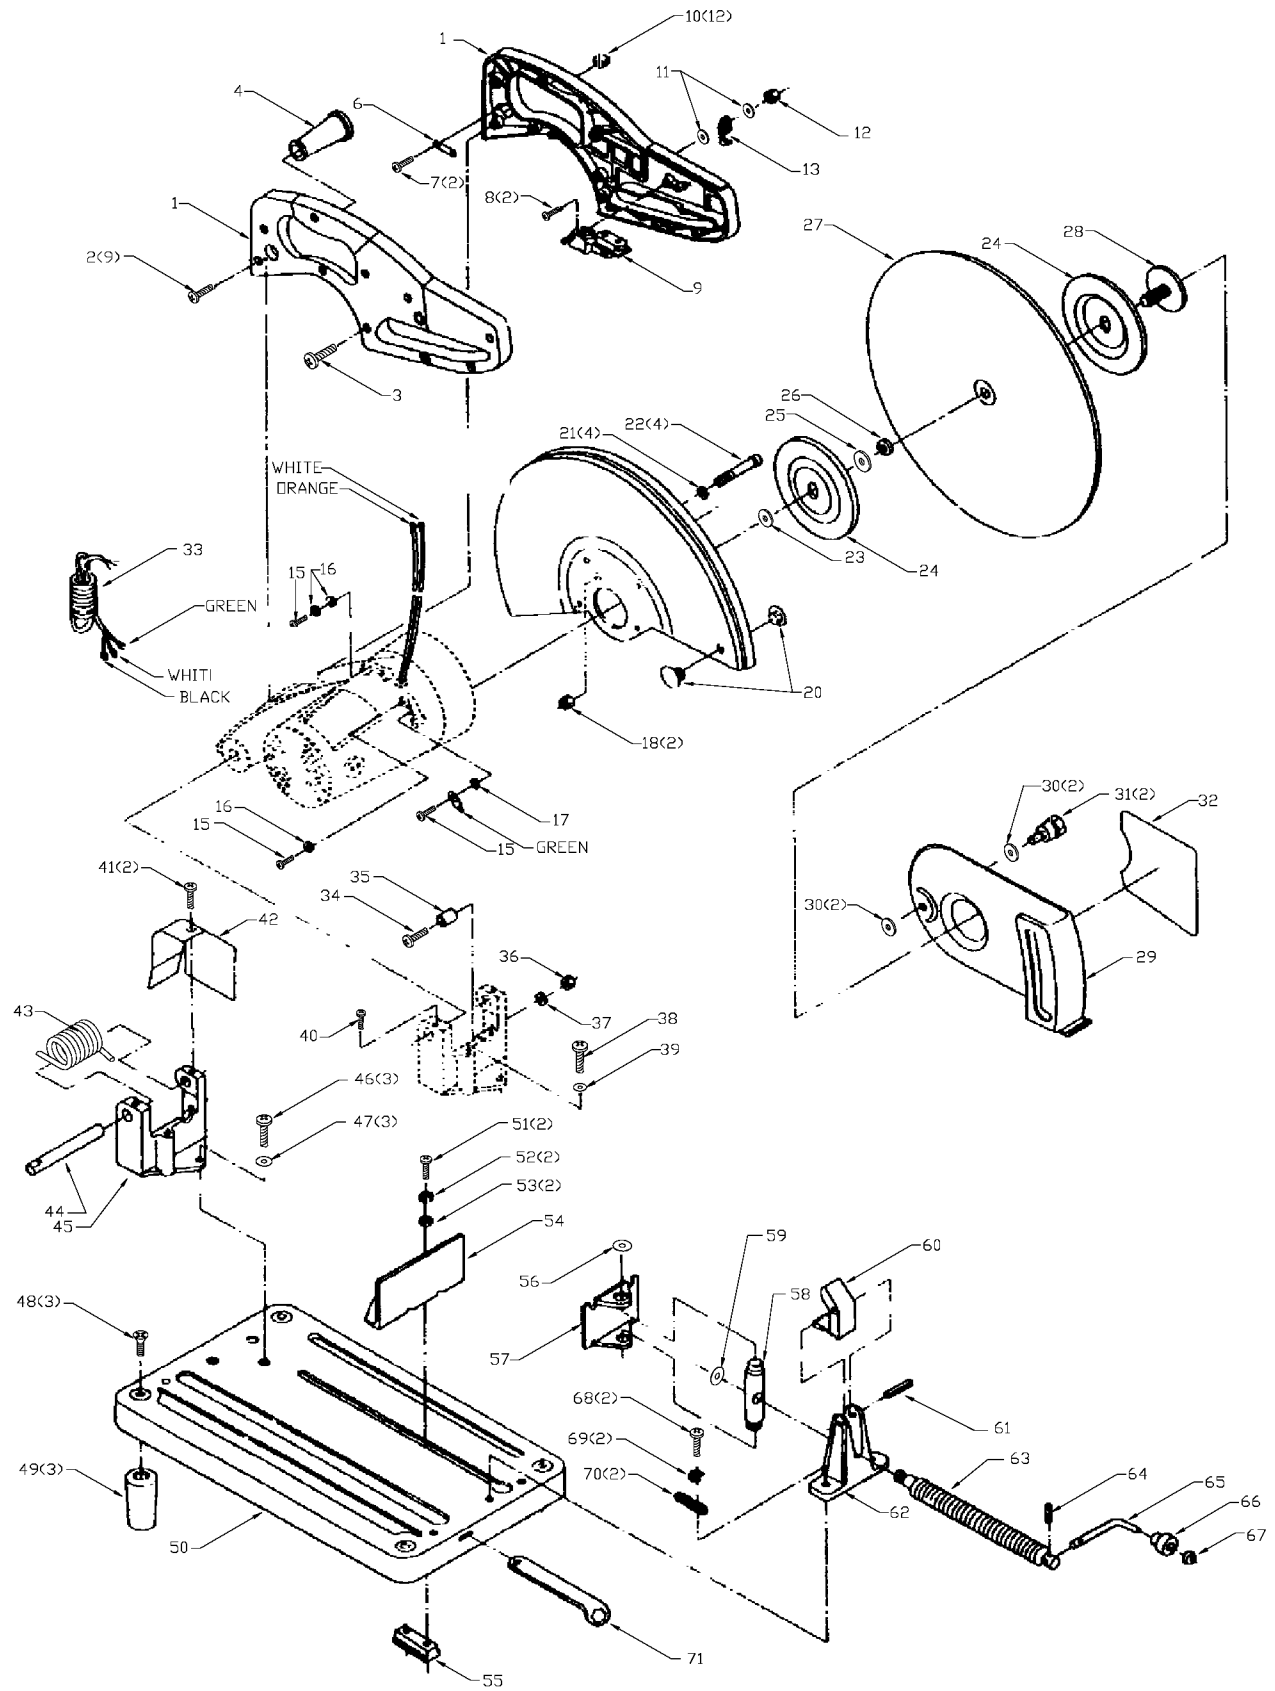

14" ABRASIVE CUT-OFF MACHINE

For more information, contact your nearest authorized service center or other competent repair center.