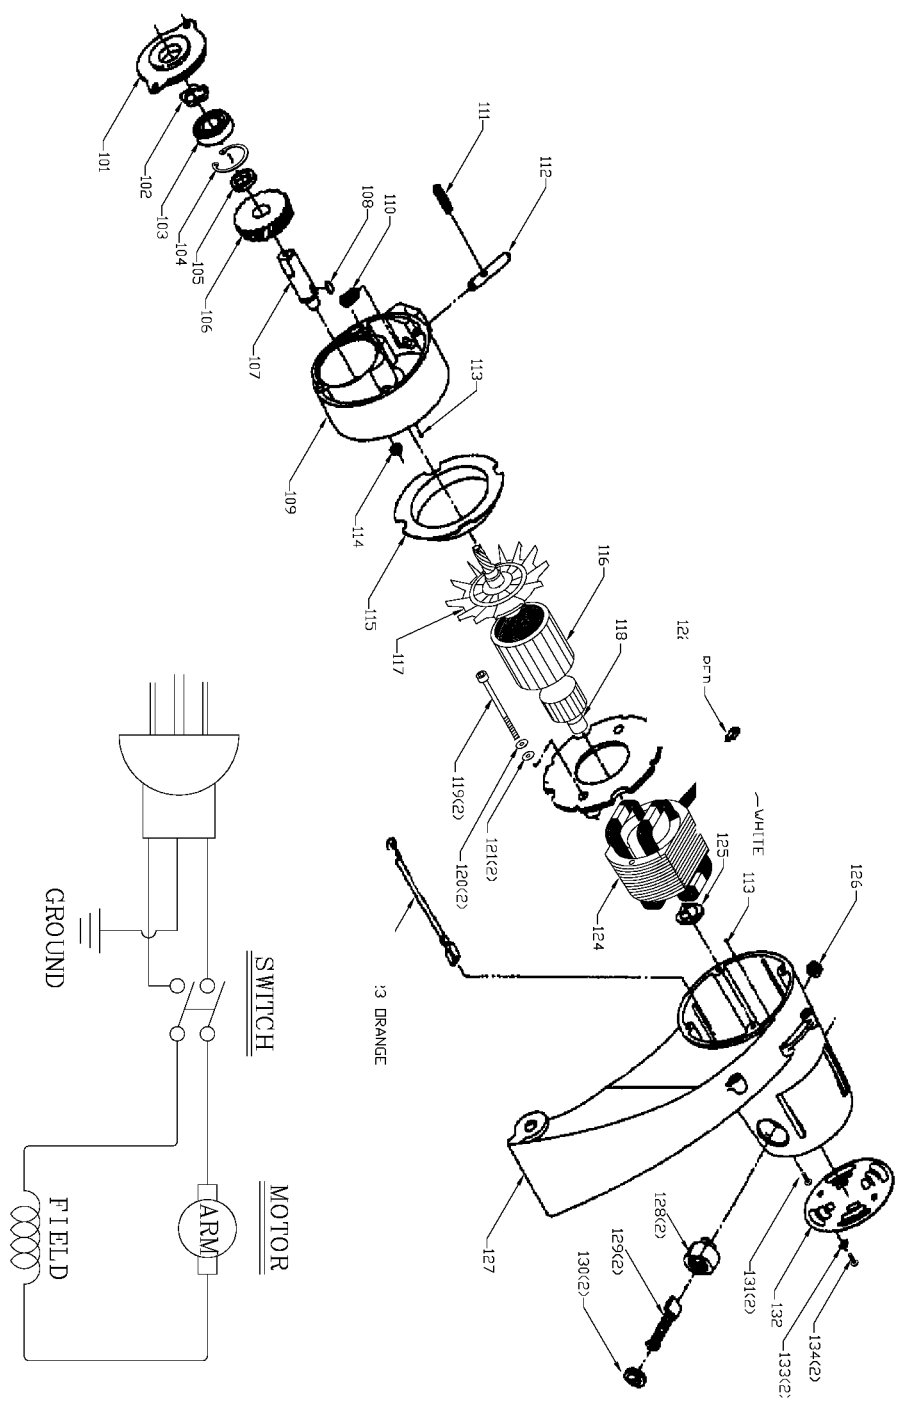

WIRING DIAGRAM

Parts List for 1400 Type 2

Item Number	Part Number	Description	Qty Required
1	000000-00	No Longer Available	1
2	1341783	SCREW	9
3	1342451	SCREW	1
4	000000-00	No Longer Available	1
6	000000-00	No Longer Available	1
7	000000-00	No Longer Available	2
8	488974-00	PAN HEAD SCREW	2
9	1341753	SWITCH	1
10	1243395	HEX NUT	12
11	1246102	FL.WASHER	1
12	488871-00	LOCK NUT	1
13	000000-00	No Longer Available	1
15	1313174	SCREW	1
16	1246102	FL.WASHER	1
17	045687-00	STAR WASHER	1
18	1343642	LOCK NUT	2
19	000000-00	No Longer Available	1
20	000000-00	No Longer Available	1
21	488874-00	LOCK WASHER	4
22	1310154	SCREW	4
23	1341744	SPACER	1
24	1341745	FLANGE	1
25	1341746	SPACER (OUTER)	1
26	1243407	RING	1
28	1341747	BLADE BOLT ASSY	1
29	1255908	LOWER GUARD	1
30	1341750	FIBER WASHER	4