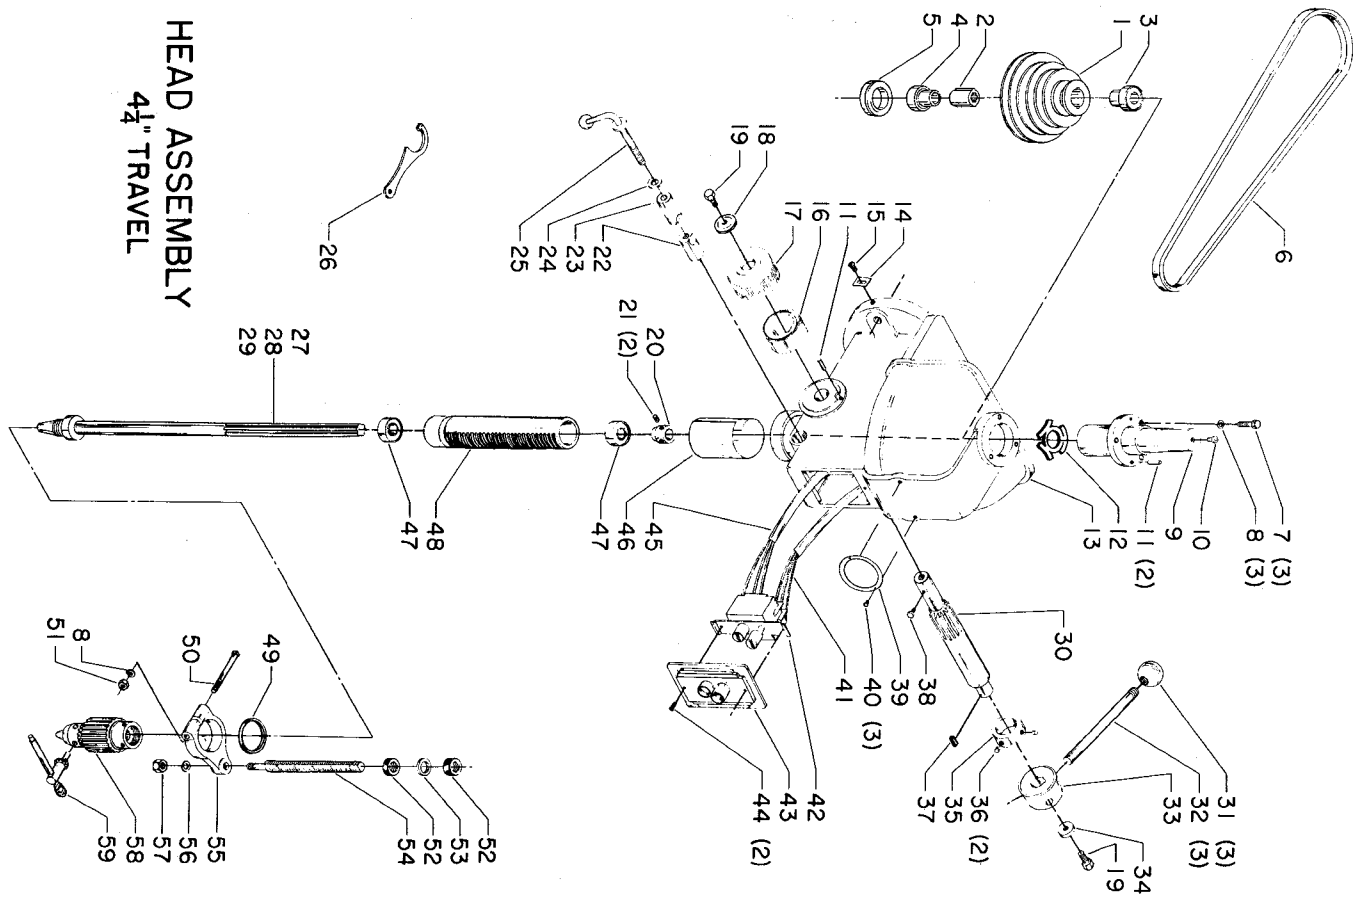

HEAD ASSEMBLY
6" TRAVEL

HEAD ASSEMBLY
4 1/4" TRAVEL

COLUMN & BASE

JACKSHAFT & BRACKET

RAM & CRADLE

Parts List for 15-120 Type 1

Item Number	Part Number	Description	Qty Required
1	926040631058	PULLEY ASSY	1
2	000000-00	No Longer Available	1
3	926040631058	PULLEY ASSY	1
4	926040631058	PULLEY ASSY	1
5	000000-00	No Longer Available	1
6	49-105	V-BLT 30 IN OC	1
7	901010600626S	CAP SCREW	3
8	491957-00	LOCK WASHER	3
9	000000-00	No Longer Available	1
10	907000002486	OIL HOLE COVER	1
11	000000-00	No Longer Available	2
12	000000-00	No Longer Available	1
13	000000-00	No Longer Available	1
14	951010207849	POINTER	1
15	901020100558	MACHINE SCREW	1
16	000000-00	No Longer Available	1
17	000000-00	No Longer Available	1
18	000000-00	No Longer Available	1
19	901010600605	CAP SCREW	2
20	000000-00	No Longer Available	1
21	491950-00	SET SCREW	2
22	000000-00	No Longer Available	1
23	000000-00	No Longer Available	1
24	904010101615	STEEL WASHER	1
25	000000-00	No Longer Available	1
26	15-838S	SPANNER WRENCH	1
27	000000-00	No Longer Available	1

Parts List for 15-120 Type 1

Item Number	Part Number	Description	Qty Required
55	000000-00	No Longer Available	1
56	904020201704S	LOCK WASHER	1
57	489191-00	HEX NUT	1
58	5140043-11	0-1/2 IN 3JAW CHUK	1
59	000000-00	No Longer Available	1
60	926040631058	PULLEY ASSY	1
61	000000-00	No Longer Available	1
62	926040631058	PULLEY ASSY	1
63	926040631058	PULLEY ASSY	1
64	000000-00	No Longer Available	1
65	49-105	V-BLT 30 IN OC	1
66	901010600626S	CAP SCREW	3
67	491957-00	LOCK WASHER	3
68	000000-00	No Longer Available	1
69	907000002486	OIL HOLE COVER	1
70	000000-00	No Longer Available	2
71	000000-00	No Longer Available	1
72	951010207849	POINTER	1
73	901020100558	MACHINE SCREW	1
74	901010600605	CAP SCREW	2
75	000000-00	No Longer Available	1
76	491950-00	SET SCREW	2
77	15-838S	SPANNER WRENCH	1
78	000000-00	No Longer Available	3
79	000000-00	No Longer Available	3
80	000000-00	No Longer Available	1
81	904100315381	WASHER	1