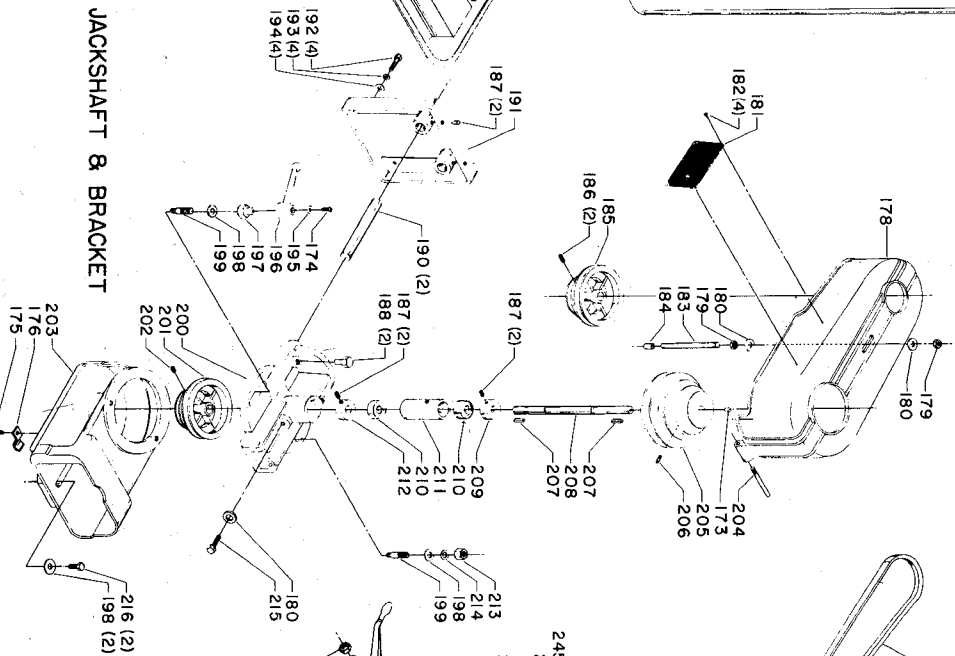

HEAD ASSEMBLY
6" TRAVEL

HEAD ASSEMBLY
4 1/4" TRAVEL

COLUMN & BASE

JACKSHAFT & BRACKET

RAM & CRADLE

Parts List for 15-120 Type 1

Item Number	Part Number	Description	Qty Required
1	926040631058	PULLEY ASSY	1
2	000000-00	No Longer Available	1
3	926040631058	PULLEY ASSY	1
4	926040631058	PULLEY ASSY	1
5	000000-00	No Longer Available	1
6	49-105	V-BLT 30 IN OC	1
7	901010600626S	CAP SCREW	3
8	491957-00	LOCK WASHER	3
9	000000-00	No Longer Available	1
10	907000002486	OIL HOLE COVER	1
11	000000-00	No Longer Available	2
12	000000-00	No Longer Available	1
13	000000-00	No Longer Available	1
14	951010207849	POINTER	1
15	901020100558	MACHINE SCREW	1
16	000000-00	No Longer Available	1
17	000000-00	No Longer Available	1
18	000000-00	No Longer Available	1
19	901010600605	CAP SCREW	2
20	000000-00	No Longer Available	1
21	491950-00	SET SCREW	2
22	000000-00	No Longer Available	1
23	000000-00	No Longer Available	1
24	904010101615	STEEL WASHER	1
25	000000-00	No Longer Available	1
26	15-838S	SPANNER WRENCH	1
27	000000-00	No Longer Available	1

Parts List for 15-120 Type 1

Item Number	Part Number	Description	Qty Required
55	000000-00	No Longer Available	1
56	904020201704S	LOCK WASHER	1
57	489191-00	HEX NUT	1
58	5140043-11	0-1/2 IN 3JAW CHUK	1
59	000000-00	No Longer Available	1
60	926040631058	PULLEY ASSY	1
61	000000-00	No Longer Available	1
62	926040631058	PULLEY ASSY	1
63	926040631058	PULLEY ASSY	1
64	000000-00	No Longer Available	1
65	49-105	V-BLT 30 IN OC	1
66	901010600626S	CAP SCREW	3
67	491957-00	LOCK WASHER	3
68	000000-00	No Longer Available	1
69	907000002486	OIL HOLE COVER	1
70	000000-00	No Longer Available	2
71	000000-00	No Longer Available	1
72	951010207849	POINTER	1
73	901020100558	MACHINE SCREW	1
74	901010600605	CAP SCREW	2
75	000000-00	No Longer Available	1
76	491950-00	SET SCREW	2
77	15-838S	SPANNER WRENCH	1
78	000000-00	No Longer Available	3
79	000000-00	No Longer Available	3
80	000000-00	No Longer Available	1
81	904100315381	WASHER	1