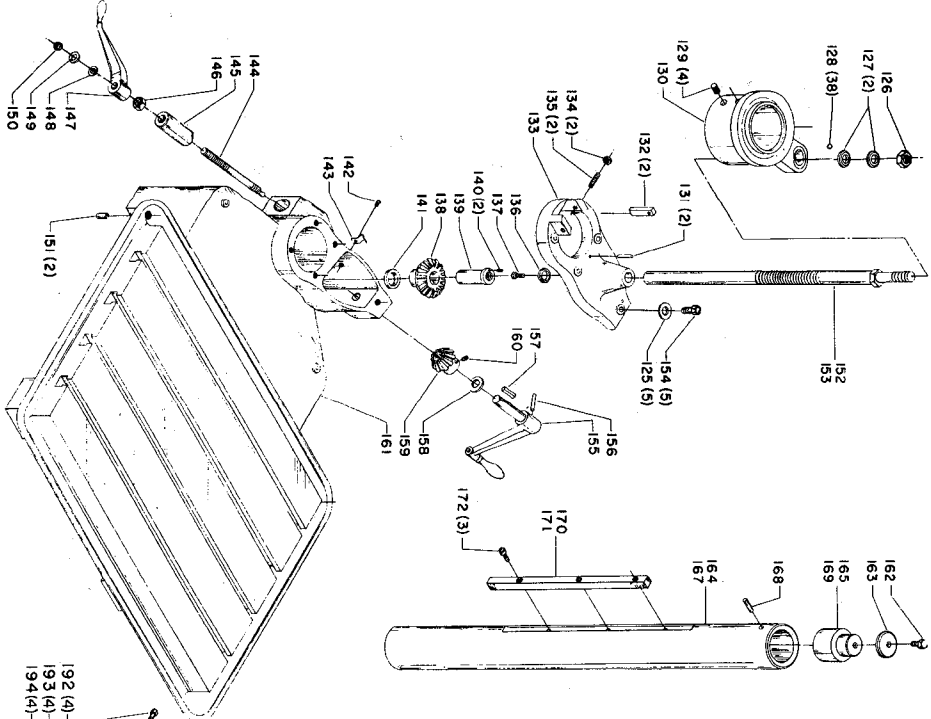

HEAD ASSEMBLY
6" TRAVEL

HEAD ASSEMBLY
4 1/4" TRAVEL

COLUMN & BASE

JACKSHAFT & BRACKET

RAM & CRADLE

Parts List for 15-122 Type 1

Item Number	Part Number	Description	Qty Required
1	926040631058	PULLEY ASSY	1
2	000000-00	No Longer Available	1
3	926040631058	PULLEY ASSY	1
4	926040631058	PULLEY ASSY	1
5	000000-00	No Longer Available	1
6	49-105	V-BLT 30 IN OC	1
7	901010600626S	CAP SCREW	3
8	491957-00	LOCK WASHER	3
9	000000-00	No Longer Available	1
10	907000002486	OIL HOLE COVER	1
11	000000-00	No Longer Available	2
12	000000-00	No Longer Available	1
13	000000-00	No Longer Available	1
14	951010207849	POINTER	1
15	901020100558	MACHINE SCREW	1
16	000000-00	No Longer Available	1
17	000000-00	No Longer Available	1
18	000000-00	No Longer Available	1
19	901010600605	CAP SCREW	2
20	000000-00	No Longer Available	1
21	491950-00	SET SCREW	2
22	000000-00	No Longer Available	1
23	000000-00	No Longer Available	1
24	904010101615	STEEL WASHER	1
25	000000-00	No Longer Available	1
26	15-838S	SPANNER WRENCH	1
27	000000-00	No Longer Available	1