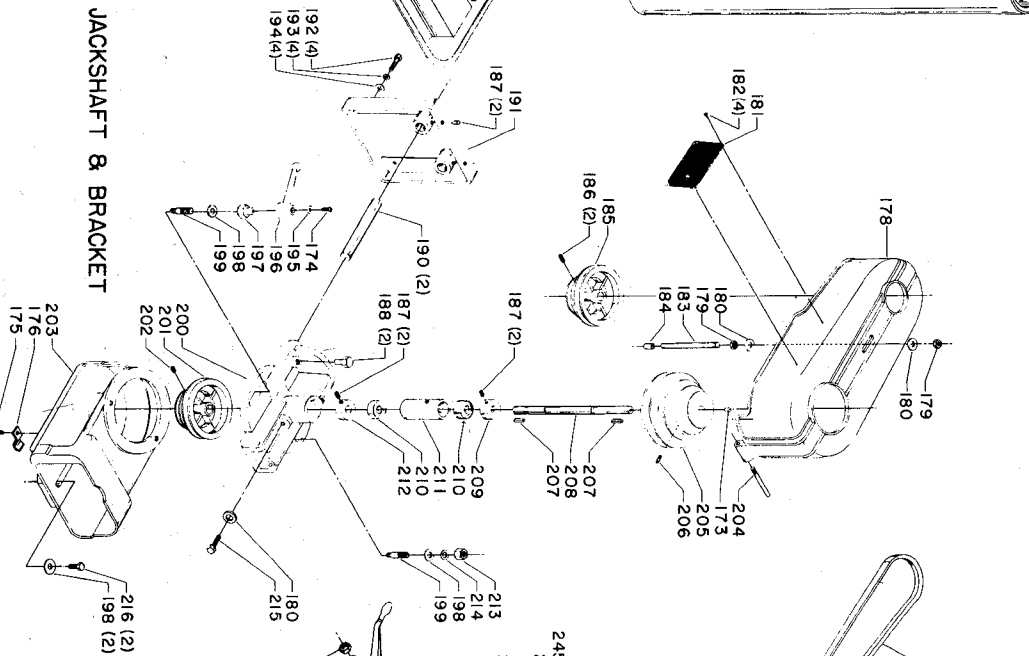

HEAD ASSEMBLY
6" TRAVEL

HEAD ASSEMBLY
4 1/4" TRAVEL

COLUMN & BASE

JACKSHAFT & BRACKET

RAM & CRADLE

Parts List for 15-122 Type 1

Item Number	Part Number	Description	Qty Required
1	926040631058	PULLEY ASSY	1
2	000000-00	No Longer Available	1
3	926040631058	PULLEY ASSY	1
4	926040631058	PULLEY ASSY	1
5	000000-00	No Longer Available	1
6	49-105	V-BLT 30 IN OC	1
7	901010600626S	CAP SCREW	3
8	491957-00	LOCK WASHER	3
9	000000-00	No Longer Available	1
10	907000002486	OIL HOLE COVER	1
11	000000-00	No Longer Available	2
12	000000-00	No Longer Available	1
13	000000-00	No Longer Available	1
14	951010207849	POINTER	1
15	901020100558	MACHINE SCREW	1
16	000000-00	No Longer Available	1
17	000000-00	No Longer Available	1
18	000000-00	No Longer Available	1
19	901010600605	CAP SCREW	2
20	000000-00	No Longer Available	1
21	491950-00	SET SCREW	2
22	000000-00	No Longer Available	1
23	000000-00	No Longer Available	1
24	904010101615	STEEL WASHER	1
25	000000-00	No Longer Available	1
26	15-838S	SPANNER WRENCH	1
27	000000-00	No Longer Available	1

Parts List for 15-122 Type 1

Item Number	Part Number	Description	Qty Required
55	000000-00	No Longer Available	1
56	904020201704S	LOCK WASHER	1
57	489191-00	HEX NUT	1
58	5140043-11	0-1/2 IN 3JAW CHUK	1
59	000000-00	No Longer Available	1
60	926040631058	PULLEY ASSY	1
61	000000-00	No Longer Available	1
62	926040631058	PULLEY ASSY	1
63	926040631058	PULLEY ASSY	1
64	000000-00	No Longer Available	1
65	49-105	V-BLT 30 IN OC	1
66	901010600626S	CAP SCREW	3
67	491957-00	LOCK WASHER	3
68	000000-00	No Longer Available	1
69	907000002486	OIL HOLE COVER	1
70	000000-00	No Longer Available	2
71	000000-00	No Longer Available	1
72	951010207849	POINTER	1
73	901020100558	MACHINE SCREW	1
74	901010600605	CAP SCREW	2
75	000000-00	No Longer Available	1
76	491950-00	SET SCREW	2
77	15-838S	SPANNER WRENCH	1
78	000000-00	No Longer Available	3
79	000000-00	No Longer Available	3
80	000000-00	No Longer Available	1
81	904100315381	WASHER	1