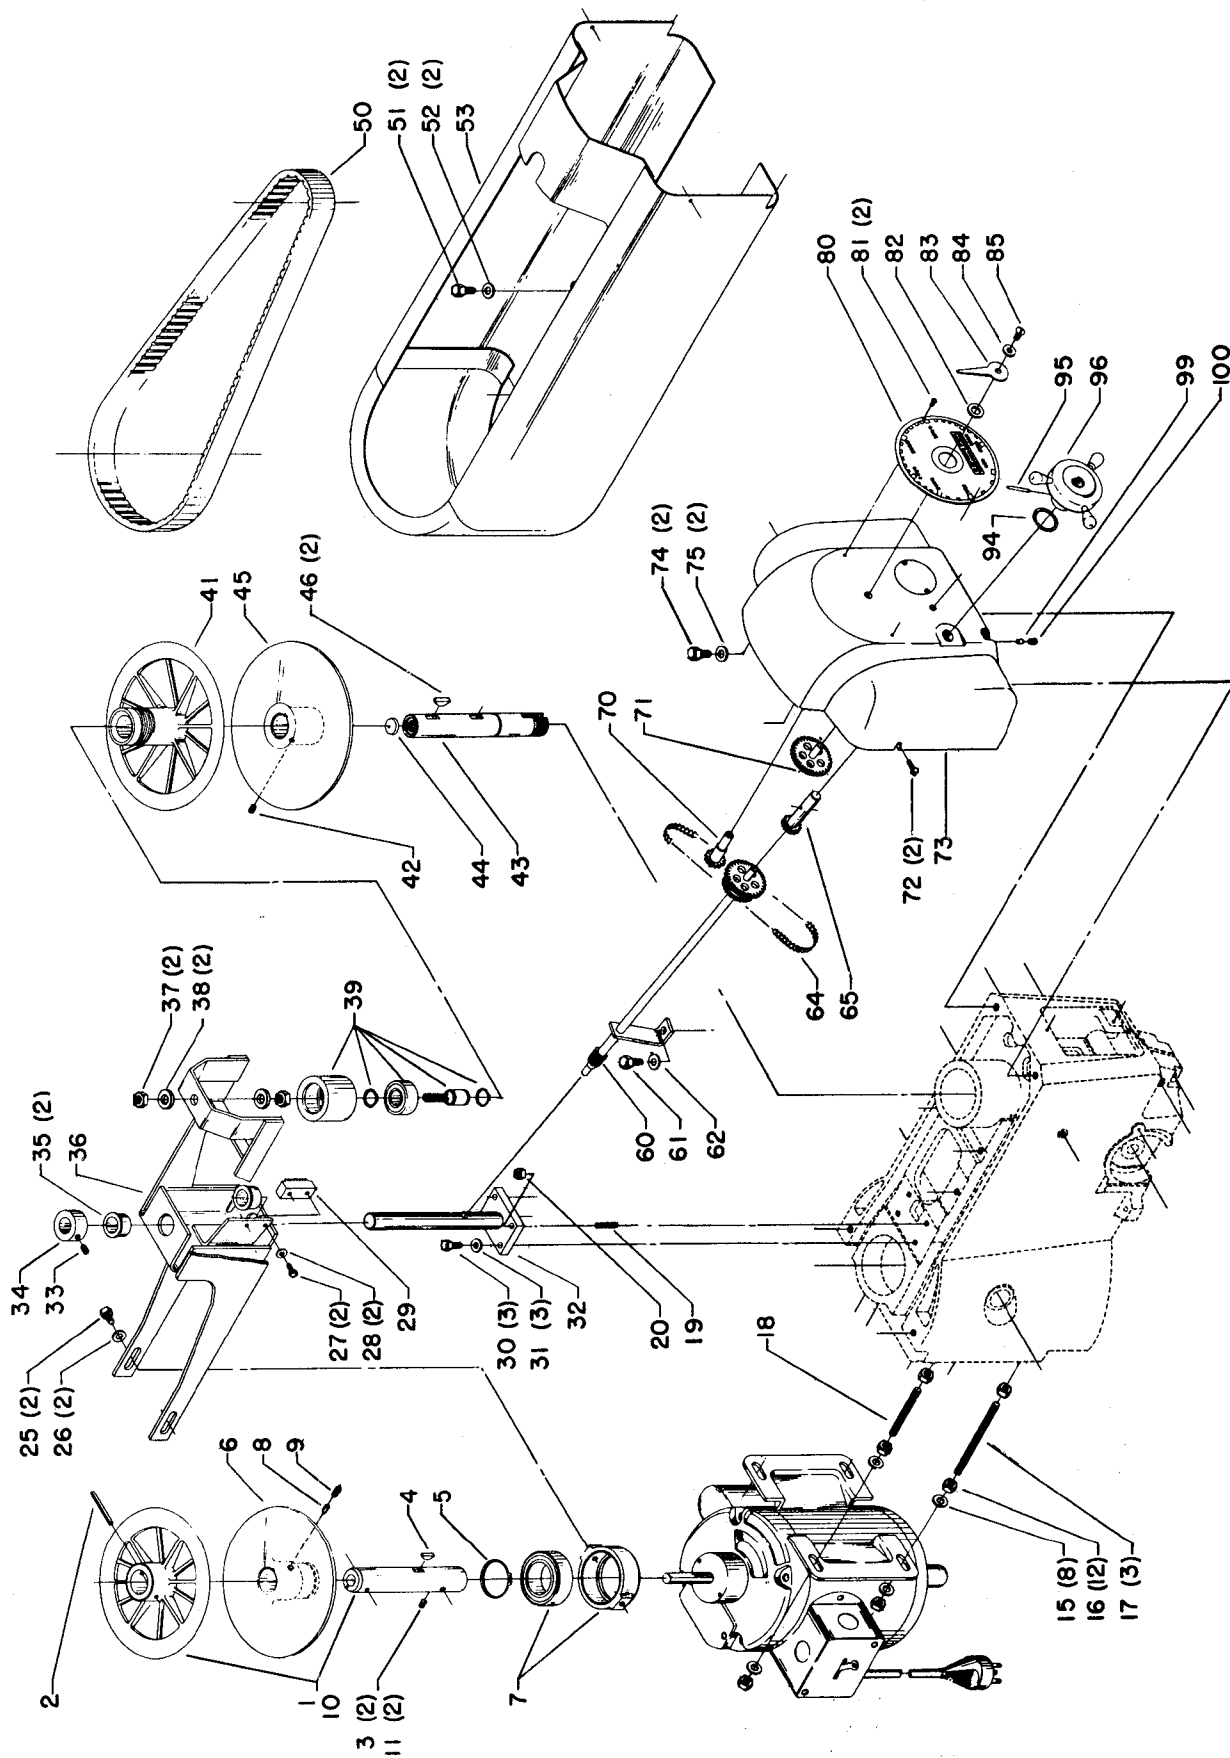

## Parts List for 15-141 Type 1

Item Number	Part Number	Description	Qty Required
1	000000-00	No Longer Available	1
2	000000-00	No Longer Available	1
3	491950-00	SET SCREW	2
4	000000-00	No Longer Available	1
5	000000-00	No Longer Available	1
6	000000-00	No Longer Available	1
7	000000-00	No Longer Available	1
8	000000-00	No Longer Available	1
9	901041909415	HD SET SCR	1
10	000000-00	No Longer Available	1
11	901041506227	SET SCREW	2
15	904010101620S	WASHER	8
16	902010205435S	JAM NUT	12
17	000000-00	No Longer Available	1
18	000000-00	No Longer Available	1
19	901041500296	SET SCREW	1
20	489026-00	HEX NUT	1
25	901020100514	MACHINE SCREW	2
26	904010101614S	STEEL WASHER	2
27	000000-00	No Longer Available	1
28	904010101619	STEEL WASHER	2
29	000000-00	No Longer Available	1
30	901010600611S	CAP SCREW	3
31	904010101614S	STEEL WASHER	3
32	000000-00	No Longer Available	1
33	491950-00	SET SCREW	1
34	000000-00	No Longer Available	1

## Parts List for 15-141 Type 1

Item Number	Part Number	Description	Qty Required
81	901061317359	SELF TAP SCREW	2
82	000000-00	No Longer Available	1
83	000000-00	No Longer Available	1
84	904010101614S	STEEL WASHER	1
85	901020100514	MACHINE SCREW	1
94	000000-00	No Longer Available	1
95	000000-00	No Longer Available	1
96	000000-00	No Longer Available	1
99	000000-00	No Longer Available	1
100	491950-00	SET SCREW	1
110	000000-00	No Longer Available	1
111	000000-00	No Longer Available	1
112	000000-00	No Longer Available	1
113	000000-00	No Longer Available	1
114	000000-00	No Longer Available	1
120	000000-00	No Longer Available	1
121	000000-00	No Longer Available	1
122	901010600618	CAP SCREW	1
123	000000-00	No Longer Available	1
124	402040725002	SCALE	1
125	901061317359	SELF TAP SCREW	2
126	931049913461	CLAMP NUT	1
127	904100313893	WASHER	1
128	000000-00	No Longer Available	1
129	000000-00	No Longer Available	1
130	904010101636S	WASHER	1
131	000000-00	No Longer Available	1