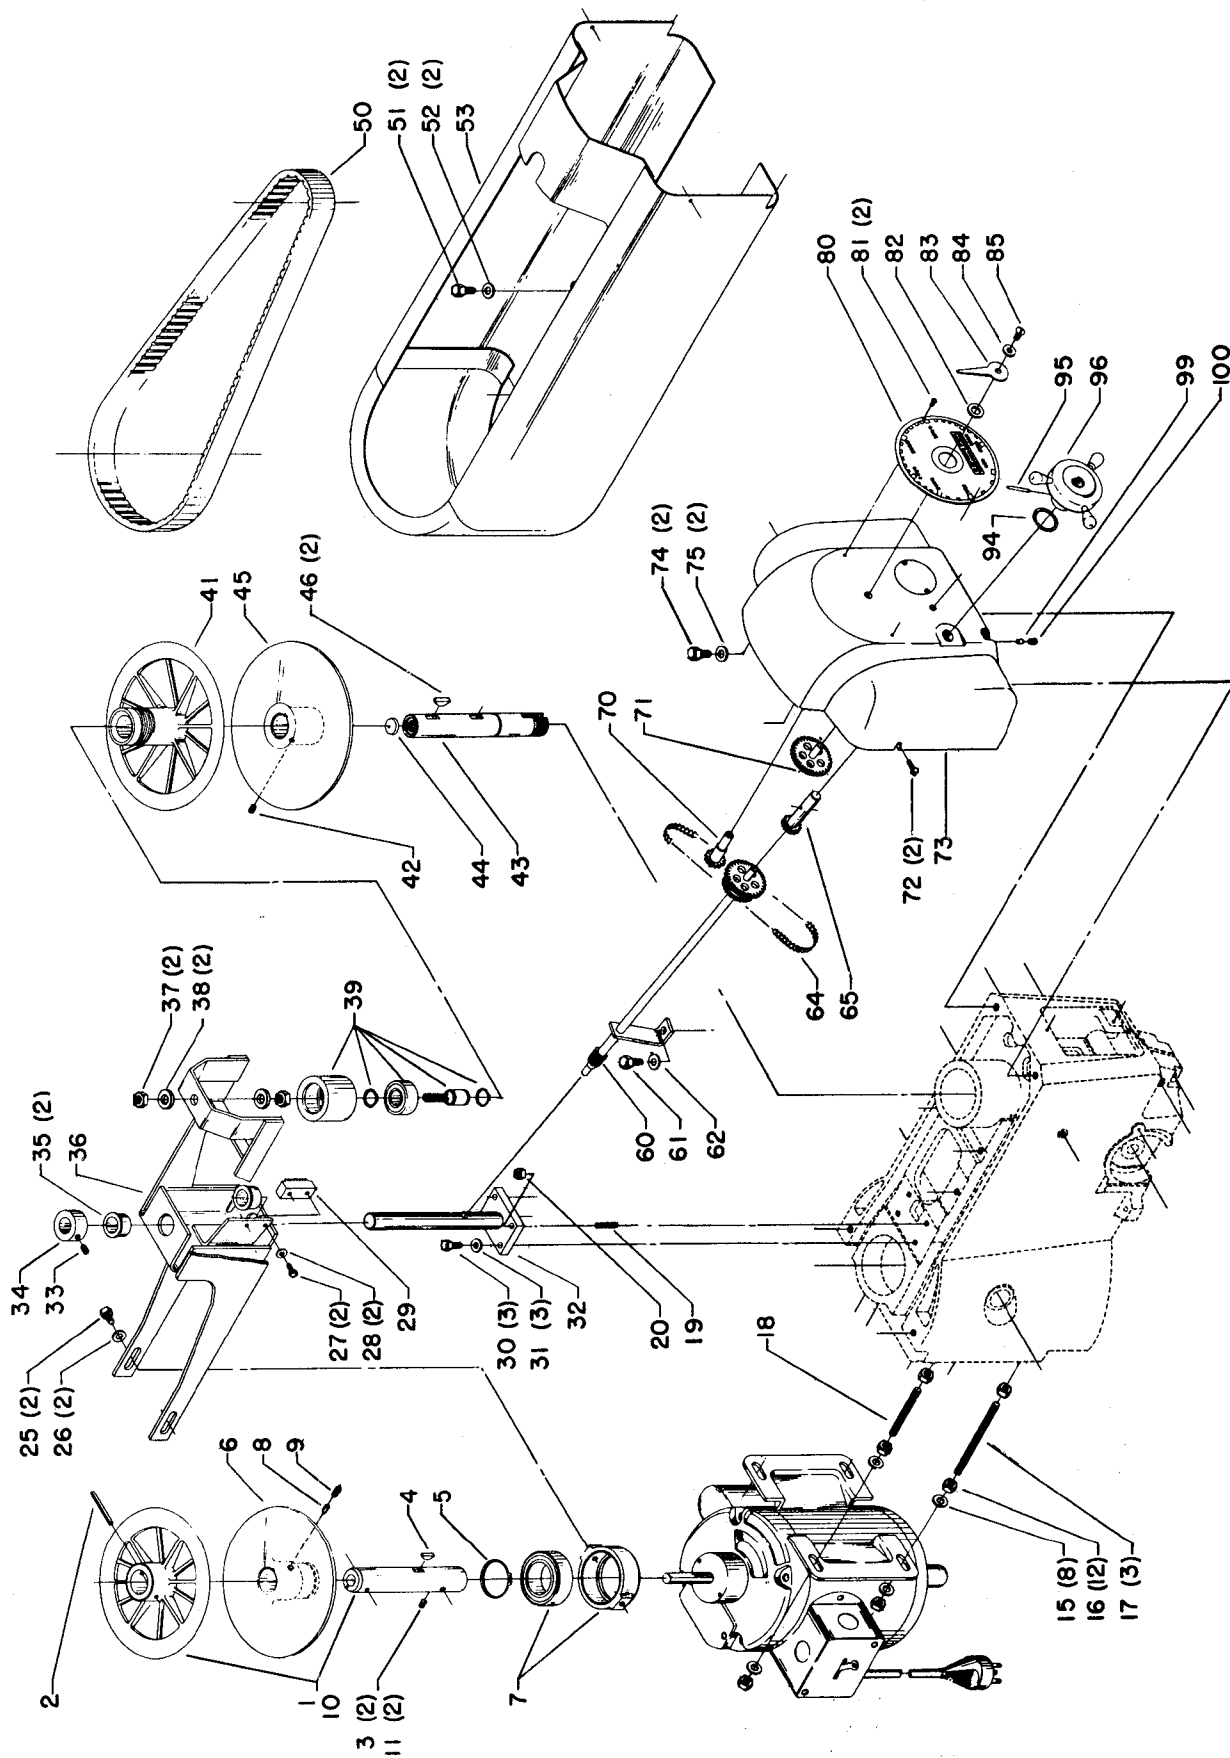

STABILIZER CONTROL