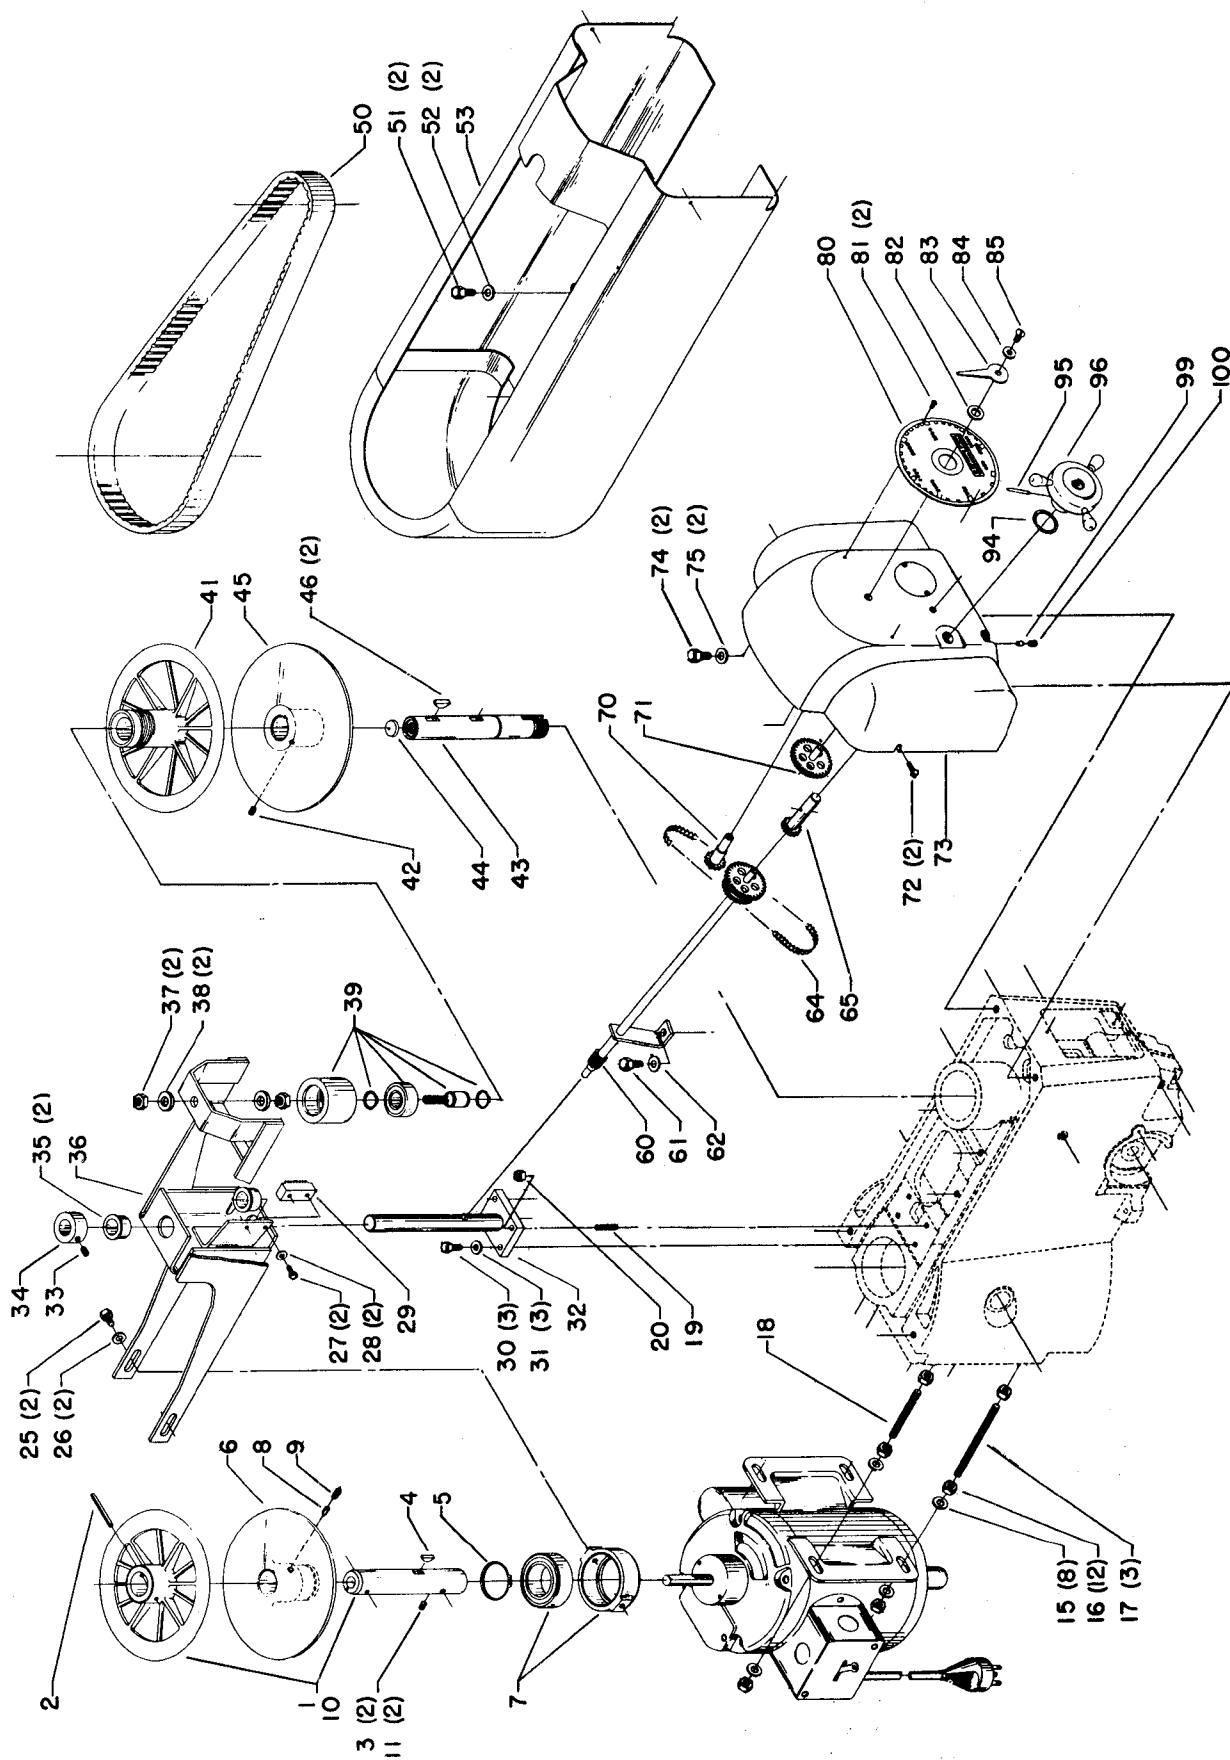

STABILIZER CONTROL

Parts List for 15-246 Type 1

Item Number	Part Number	Description	Qty Required
1	000000-00	No Longer Available	1
2	000000-00	No Longer Available	1
3	491950-00	SET SCREW	2
4	000000-00	No Longer Available	1
5	000000-00	No Longer Available	1
6	000000-00	No Longer Available	1
7	000000-00	No Longer Available	1
8	000000-00	No Longer Available	1
9	901041909415	HD SET SCR	1
10	000000-00	No Longer Available	1
11	901041506227	SET SCREW	2
15	904010101620S	WASHER	8
16	902010205435S	JAM NUT	12
17	000000-00	No Longer Available	1
18	000000-00	No Longer Available	1
19	901041500296	SET SCREW	1
20	489026-00	HEX NUT	1
25	901020100514	MACHINE SCREW	2
26	904010101614S	STEEL WASHER	2
27	000000-00	No Longer Available	1
28	904010101619	STEEL WASHER	2
29	000000-00	No Longer Available	1
30	901010600611S	CAP SCREW	3
31	904010101614S	STEEL WASHER	3
32	000000-00	No Longer Available	1
33	491950-00	SET SCREW	1
34	000000-00	No Longer Available	1

Parts List for 15-246 Type 1

Item Number	Part Number	Description	Qty Required
81	901061317359	SELF TAP SCREW	2
82	000000-00	No Longer Available	1
83	000000-00	No Longer Available	1
84	904010101614S	STEEL WASHER	1
85	901020100514	MACHINE SCREW	1
94	000000-00	No Longer Available	1
95	000000-00	No Longer Available	1
96	000000-00	No Longer Available	1
99	000000-00	No Longer Available	1
100	491950-00	SET SCREW	1
110	000000-00	No Longer Available	1
111	000000-00	No Longer Available	1
112	000000-00	No Longer Available	1
113	000000-00	No Longer Available	1
114	000000-00	No Longer Available	1
120	000000-00	No Longer Available	1
121	000000-00	No Longer Available	1
122	901010600618	CAP SCREW	1
123	000000-00	No Longer Available	1
124	402040725002	SCALE	1
125	901061317359	SELF TAP SCREW	2
126	931049913461	CLAMP NUT	1
127	904100313893	WASHER	1
128	000000-00	No Longer Available	1
129	000000-00	No Longer Available	1
130	904010101636S	WASHER	1
131	000000-00	No Longer Available	1