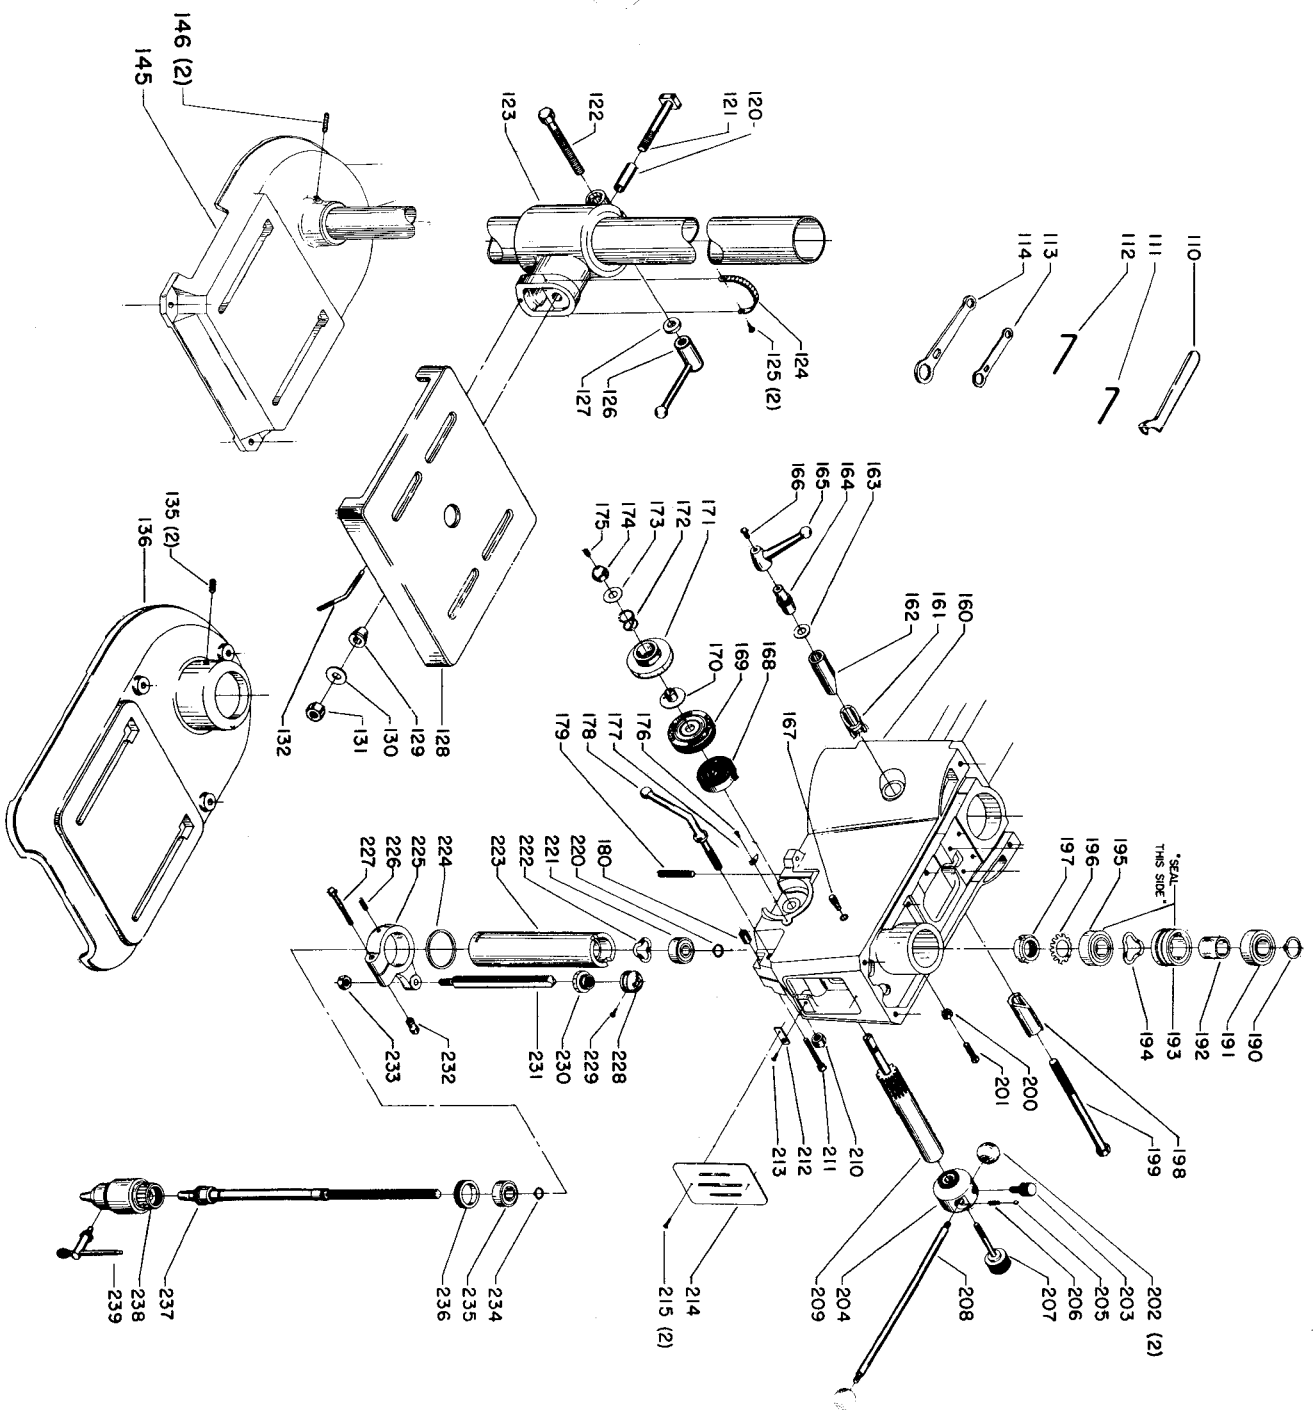

STABILIZER CONTROL

Parts List for 15-246 Type 1

Item Number	Part Number	Description	Qty Required
1	000000-00	No Longer Available	1
2	000000-00	No Longer Available	1
3	491950-00	SET SCREW	2
4	000000-00	No Longer Available	1
5	000000-00	No Longer Available	1
6	000000-00	No Longer Available	1
7	000000-00	No Longer Available	1
8	000000-00	No Longer Available	1
9	901041909415	HD SET SCR	1
10	000000-00	No Longer Available	1
11	901041506227	SET SCREW	2
15	904010101620S	WASHER	8
16	902010205435S	JAM NUT	12
17	000000-00	No Longer Available	1
18	000000-00	No Longer Available	1
19	901041500296	SET SCREW	1
20	489026-00	HEX NUT	1
25	901020100514	MACHINE SCREW	2
26	904010101614S	STEEL WASHER	2
27	000000-00	No Longer Available	1
28	904010101619	STEEL WASHER	2
29	000000-00	No Longer Available	1
30	901010600611S	CAP SCREW	3
31	904010101614S	STEEL WASHER	3
32	000000-00	No Longer Available	1
33	491950-00	SET SCREW	1
34	000000-00	No Longer Available	1

Parts List for 15-246 Type 1

Item Number	Part Number	Description	Qty Required
81	901061317359	SELF TAP SCREW	2
82	000000-00	No Longer Available	1
83	000000-00	No Longer Available	1
84	904010101614S	STEEL WASHER	1
85	901020100514	MACHINE SCREW	1
94	000000-00	No Longer Available	1
95	000000-00	No Longer Available	1
96	000000-00	No Longer Available	1
99	000000-00	No Longer Available	1
100	491950-00	SET SCREW	1
110	000000-00	No Longer Available	1
111	000000-00	No Longer Available	1
112	000000-00	No Longer Available	1
113	000000-00	No Longer Available	1
114	000000-00	No Longer Available	1
120	000000-00	No Longer Available	1
121	000000-00	No Longer Available	1
122	901010600618	CAP SCREW	1
123	000000-00	No Longer Available	1
124	402040725002	SCALE	1
125	901061317359	SELF TAP SCREW	2
126	931049913461	CLAMP NUT	1
127	904100313893	WASHER	1
128	000000-00	No Longer Available	1
129	000000-00	No Longer Available	1
130	904010101636S	WASHER	1
131	000000-00	No Longer Available	1