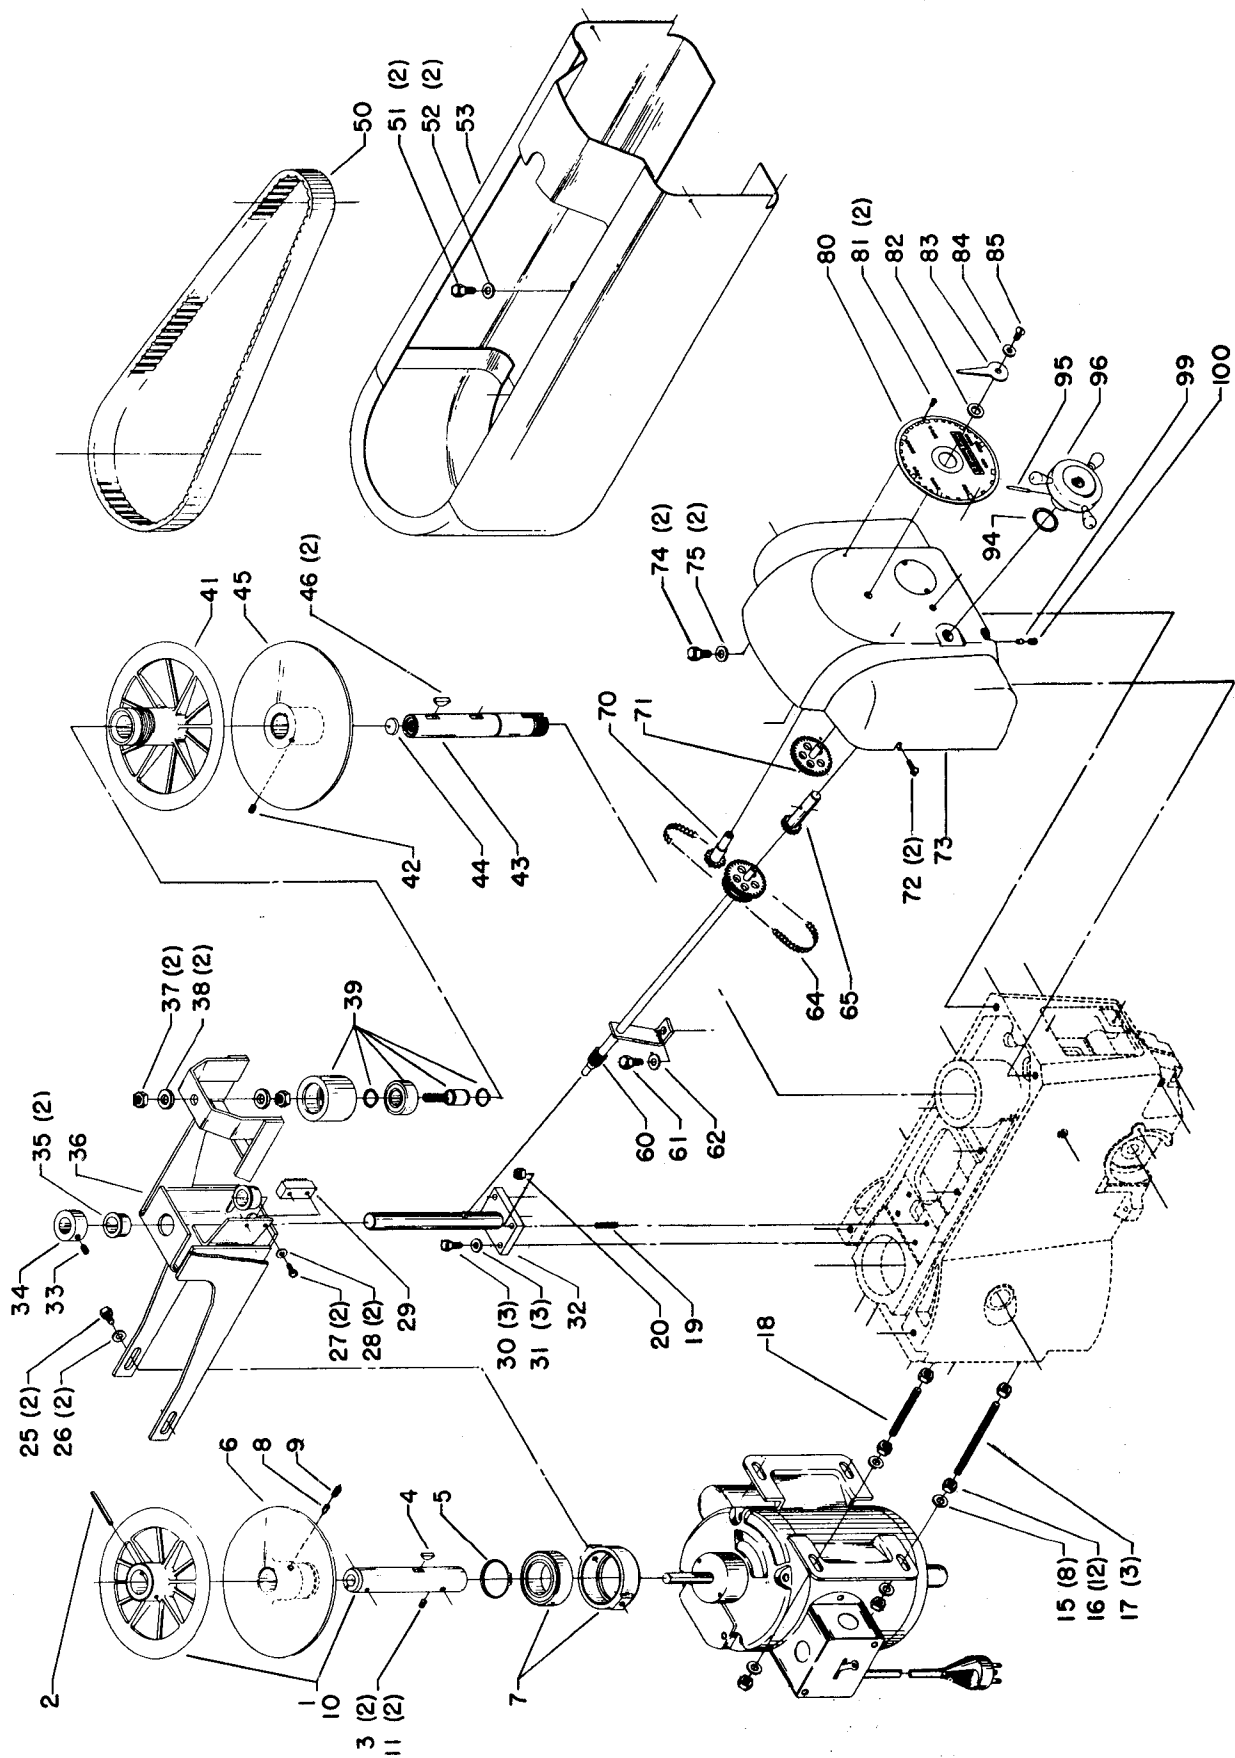

## Parts List for 15-247 Type 1

Item Number	Part Number	Description	Qty Required
1	000000-00	No Longer Available	1
2	000000-00	No Longer Available	1
3	491950-00	SET SCREW	2
4	000000-00	No Longer Available	1
5	000000-00	No Longer Available	1
6	000000-00	No Longer Available	1
7	000000-00	No Longer Available	1
8	000000-00	No Longer Available	1
9	901041909415	HD SET SCR	1
10	000000-00	No Longer Available	1
11	901041506227	SET SCREW	2
15	904010101620S	WASHER	8
16	902010205435S	JAM NUT	12
17	000000-00	No Longer Available	1
18	000000-00	No Longer Available	1
19	901041500296	SET SCREW	1
20	489026-00	HEX NUT	1
25	901020100514	MACHINE SCREW	2
26	904010101614S	STEEL WASHER	2
27	000000-00	No Longer Available	1
28	904010101619	STEEL WASHER	2
29	000000-00	No Longer Available	1
30	901010600611S	CAP SCREW	3
31	904010101614S	STEEL WASHER	3
32	000000-00	No Longer Available	1
33	491950-00	SET SCREW	1
34	000000-00	No Longer Available	1

## Parts List for 15-247 Type 1

Item Number	Part Number	Description	Qty Required
81	901061317359	SELF TAP SCREW	2
82	000000-00	No Longer Available	1
83	000000-00	No Longer Available	1
84	904010101614S	STEEL WASHER	1
85	901020100514	MACHINE SCREW	1
94	000000-00	No Longer Available	1
95	000000-00	No Longer Available	1
96	000000-00	No Longer Available	1
99	000000-00	No Longer Available	1
100	491950-00	SET SCREW	1
110	000000-00	No Longer Available	1
111	000000-00	No Longer Available	1
112	000000-00	No Longer Available	1
113	000000-00	No Longer Available	1
114	000000-00	No Longer Available	1
120	000000-00	No Longer Available	1
121	000000-00	No Longer Available	1
122	901010600618	CAP SCREW	1
123	000000-00	No Longer Available	1
124	402040725002	SCALE	1
125	901061317359	SELF TAP SCREW	2
126	931049913461	CLAMP NUT	1
127	904100313893	WASHER	1
128	000000-00	No Longer Available	1
129	000000-00	No Longer Available	1
130	904010101636S	WASHER	1
131	000000-00	No Longer Available	1