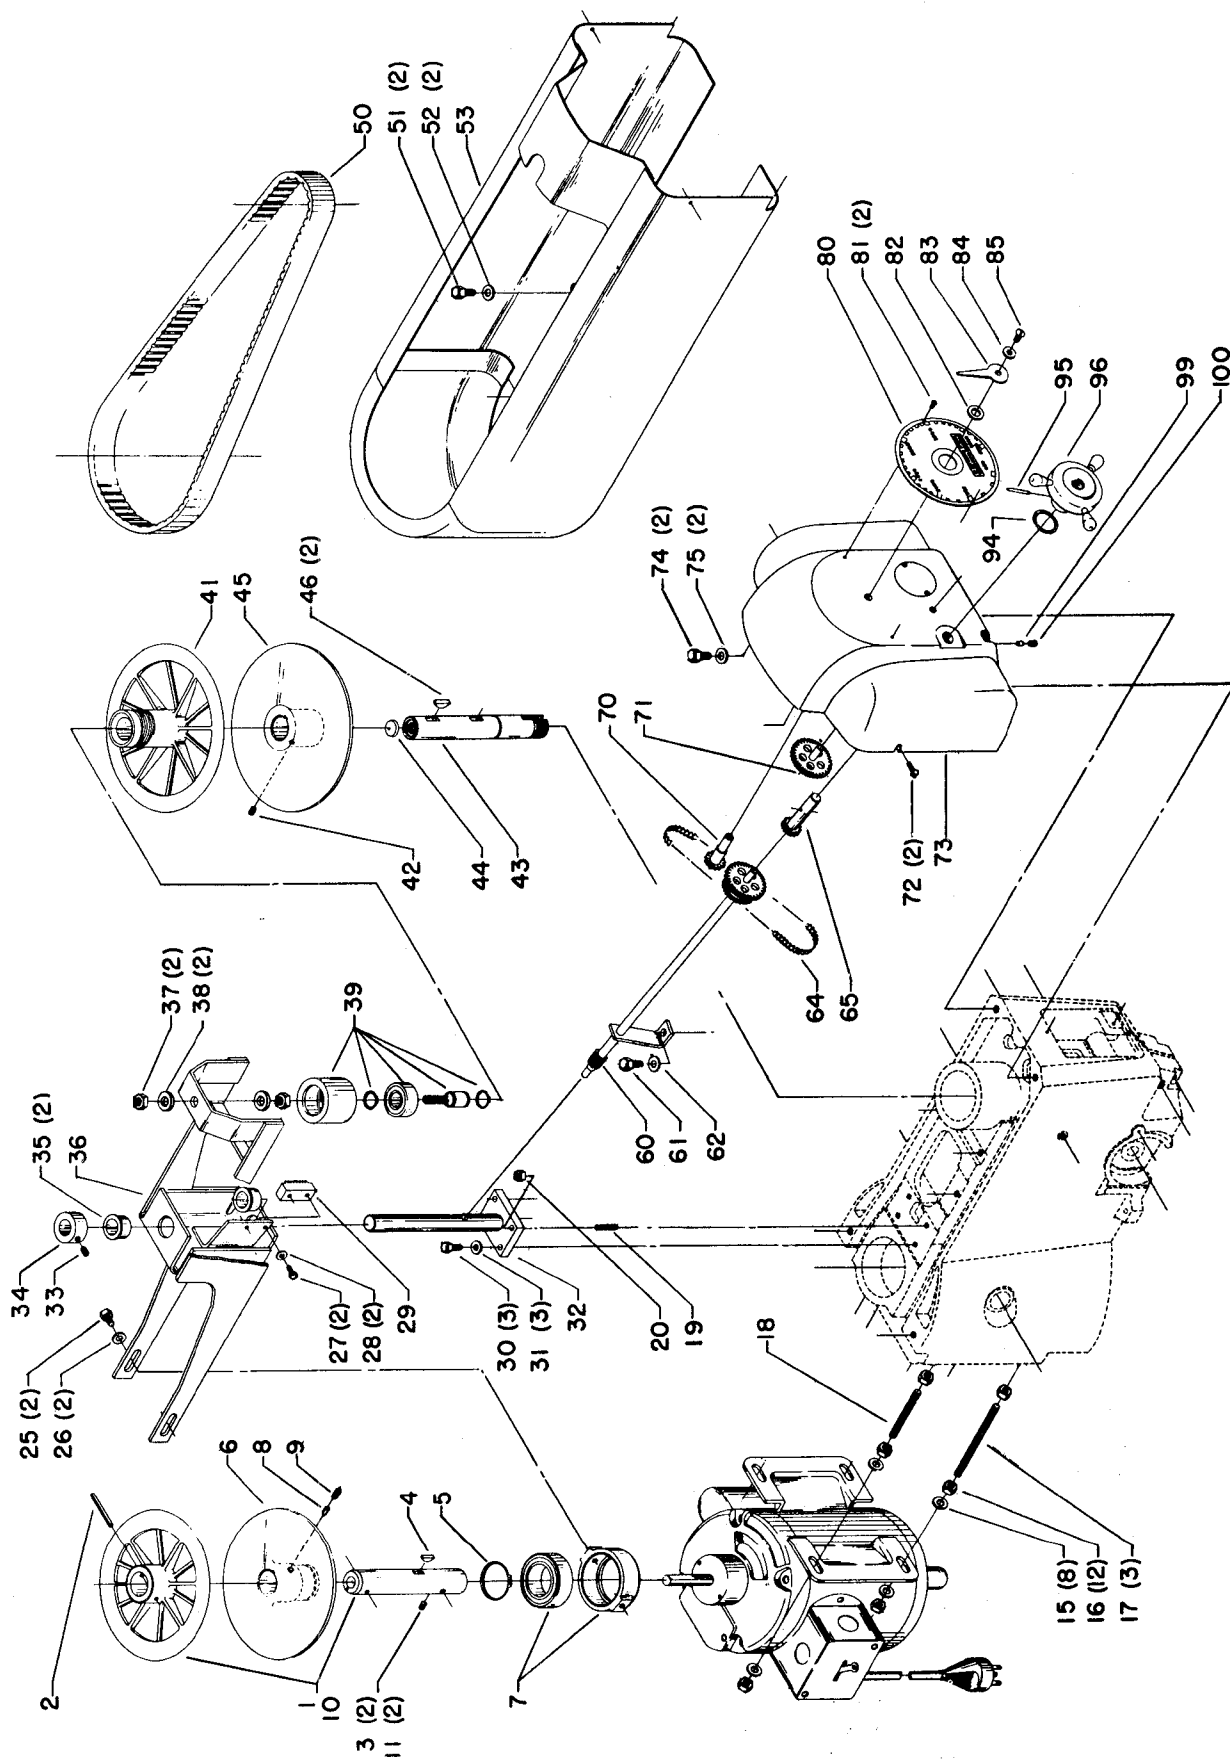

## Parts List for 15-311 Type 1

Item Number	Part Number	Description	Qty Required
1	000000-00	No Longer Available	1
2	000000-00	No Longer Available	1
3	491950-00	SET SCREW	2
4	000000-00	No Longer Available	1
5	000000-00	No Longer Available	1
6	000000-00	No Longer Available	1
7	000000-00	No Longer Available	1
8	000000-00	No Longer Available	1
9	901041909415	HD SET SCR	1
10	000000-00	No Longer Available	1
11	901041506227	SET SCREW	2
15	904010101620S	WASHER	8
16	902010205435S	JAM NUT	12
17	000000-00	No Longer Available	1
18	000000-00	No Longer Available	1
19	901041500296	SET SCREW	1
20	489026-00	HEX NUT	1
25	901020100514	MACHINE SCREW	2
26	904010101614S	STEEL WASHER	2
27	000000-00	No Longer Available	1
28	904010101619	STEEL WASHER	2
29	000000-00	No Longer Available	1
30	901010600611S	CAP SCREW	3
31	904010101614S	STEEL WASHER	3
32	000000-00	No Longer Available	1
33	491950-00	SET SCREW	1
34	000000-00	No Longer Available	1

## Parts List for 15-311 Type 1

Item Number	Part Number	Description	Qty Required
81	901061317359	SELF TAP SCREW	2
82	000000-00	No Longer Available	1
83	000000-00	No Longer Available	1
84	904010101614S	STEEL WASHER	1
85	901020100514	MACHINE SCREW	1
94	000000-00	No Longer Available	1
95	000000-00	No Longer Available	1
96	000000-00	No Longer Available	1
99	000000-00	No Longer Available	1
100	491950-00	SET SCREW	1
110	000000-00	No Longer Available	1
111	000000-00	No Longer Available	1
112	000000-00	No Longer Available	1
113	000000-00	No Longer Available	1
114	000000-00	No Longer Available	1
120	000000-00	No Longer Available	1
121	000000-00	No Longer Available	1
122	901010600618	CAP SCREW	1
123	000000-00	No Longer Available	1
124	402040725002	SCALE	1
125	901061317359	SELF TAP SCREW	2
126	931049913461	CLAMP NUT	1
127	904100313893	WASHER	1
128	000000-00	No Longer Available	1
129	000000-00	No Longer Available	1
130	904010101636S	WASHER	1
131	000000-00	No Longer Available	1