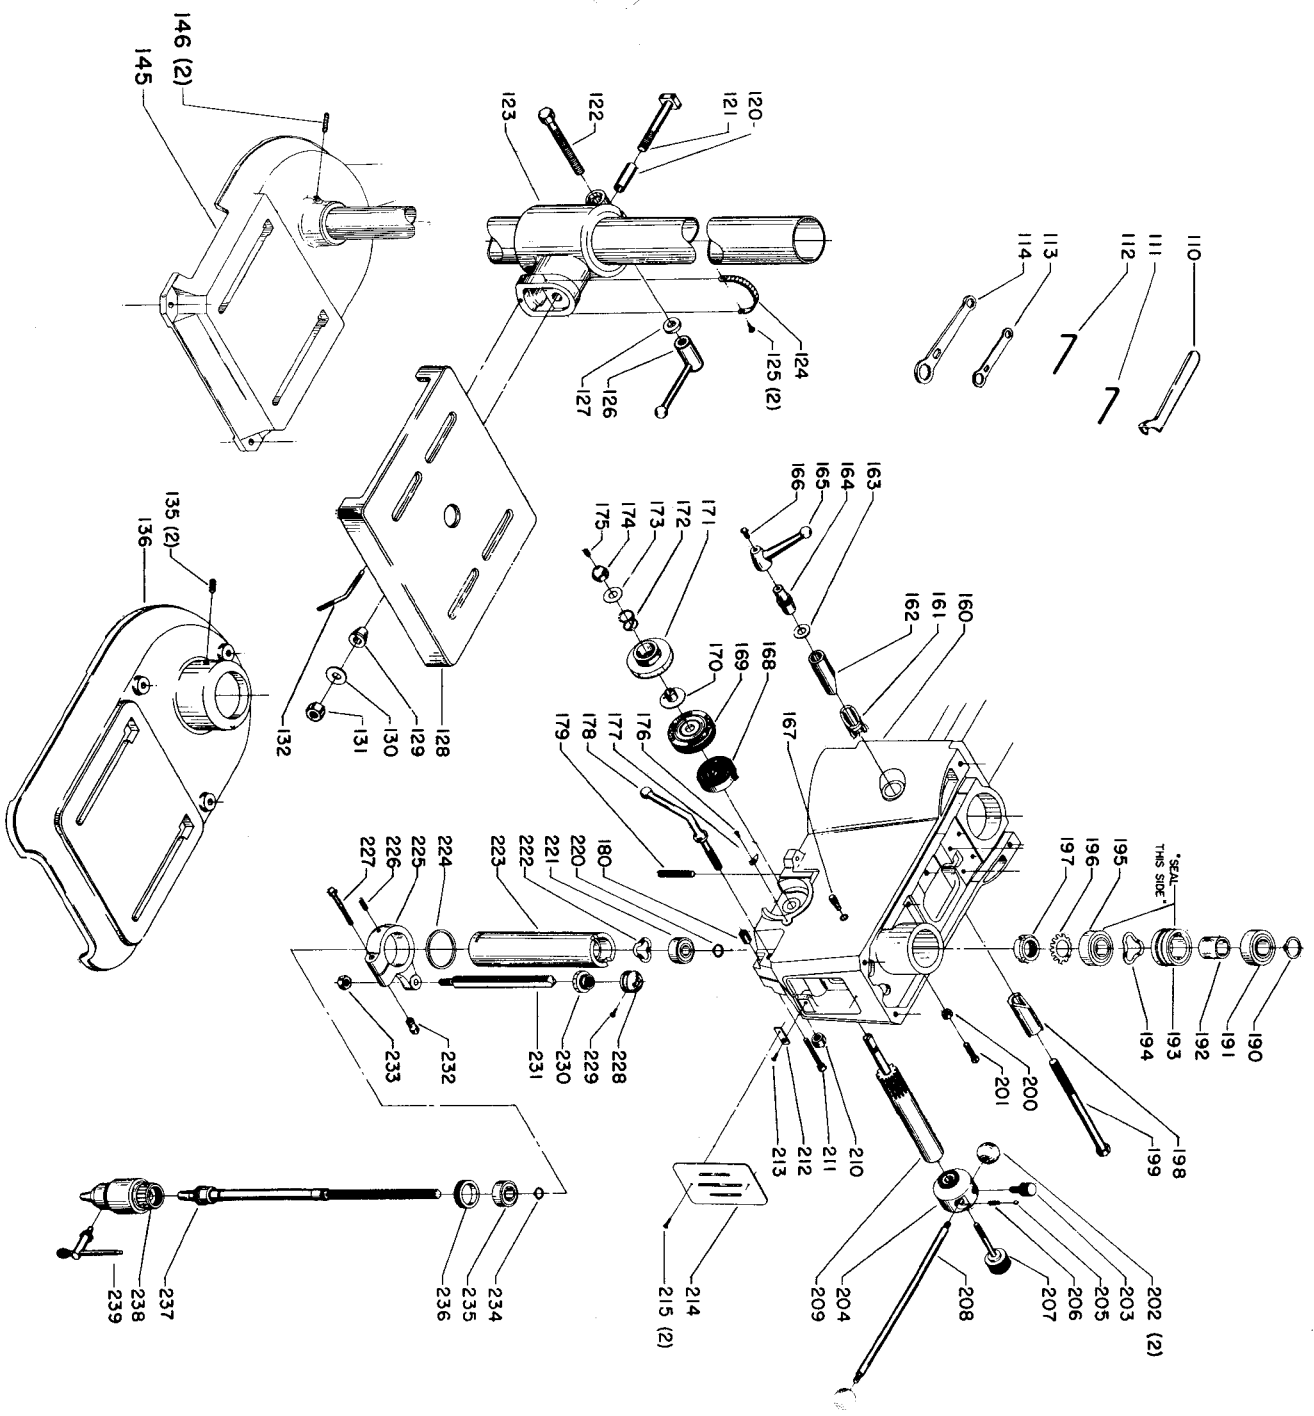

## Parts List for 15-311 Type 1

Item Number	Part Number	Description	Qty Required
1	000000-00	No Longer Available	1
2	000000-00	No Longer Available	1
3	491950-00	SET SCREW	2
4	000000-00	No Longer Available	1
5	000000-00	No Longer Available	1
6	000000-00	No Longer Available	1
7	000000-00	No Longer Available	1
8	000000-00	No Longer Available	1
9	901041909415	HD SET SCR	1
10	000000-00	No Longer Available	1
11	901041506227	SET SCREW	2
15	904010101620S	WASHER	8
16	902010205435S	JAM NUT	12
17	000000-00	No Longer Available	1
18	000000-00	No Longer Available	1
19	901041500296	SET SCREW	1
20	489026-00	HEX NUT	1
25	901020100514	MACHINE SCREW	2
26	904010101614S	STEEL WASHER	2
27	000000-00	No Longer Available	1
28	904010101619	STEEL WASHER	2
29	000000-00	No Longer Available	1
30	901010600611S	CAP SCREW	3
31	904010101614S	STEEL WASHER	3
32	000000-00	No Longer Available	1
33	491950-00	SET SCREW	1
34	000000-00	No Longer Available	1

## Parts List for 15-311 Type 1

Item Number	Part Number	Description	Qty Required
81	901061317359	SELF TAP SCREW	2
82	000000-00	No Longer Available	1
83	000000-00	No Longer Available	1
84	904010101614S	STEEL WASHER	1
85	901020100514	MACHINE SCREW	1
94	000000-00	No Longer Available	1
95	000000-00	No Longer Available	1
96	000000-00	No Longer Available	1
99	000000-00	No Longer Available	1
100	491950-00	SET SCREW	1
110	000000-00	No Longer Available	1
111	000000-00	No Longer Available	1
112	000000-00	No Longer Available	1
113	000000-00	No Longer Available	1
114	000000-00	No Longer Available	1
120	000000-00	No Longer Available	1
121	000000-00	No Longer Available	1
122	901010600618	CAP SCREW	1
123	000000-00	No Longer Available	1
124	402040725002	SCALE	1
125	901061317359	SELF TAP SCREW	2
126	931049913461	CLAMP NUT	1
127	904100313893	WASHER	1
128	000000-00	No Longer Available	1
129	000000-00	No Longer Available	1
130	904010101636S	WASHER	1
131	000000-00	No Longer Available	1