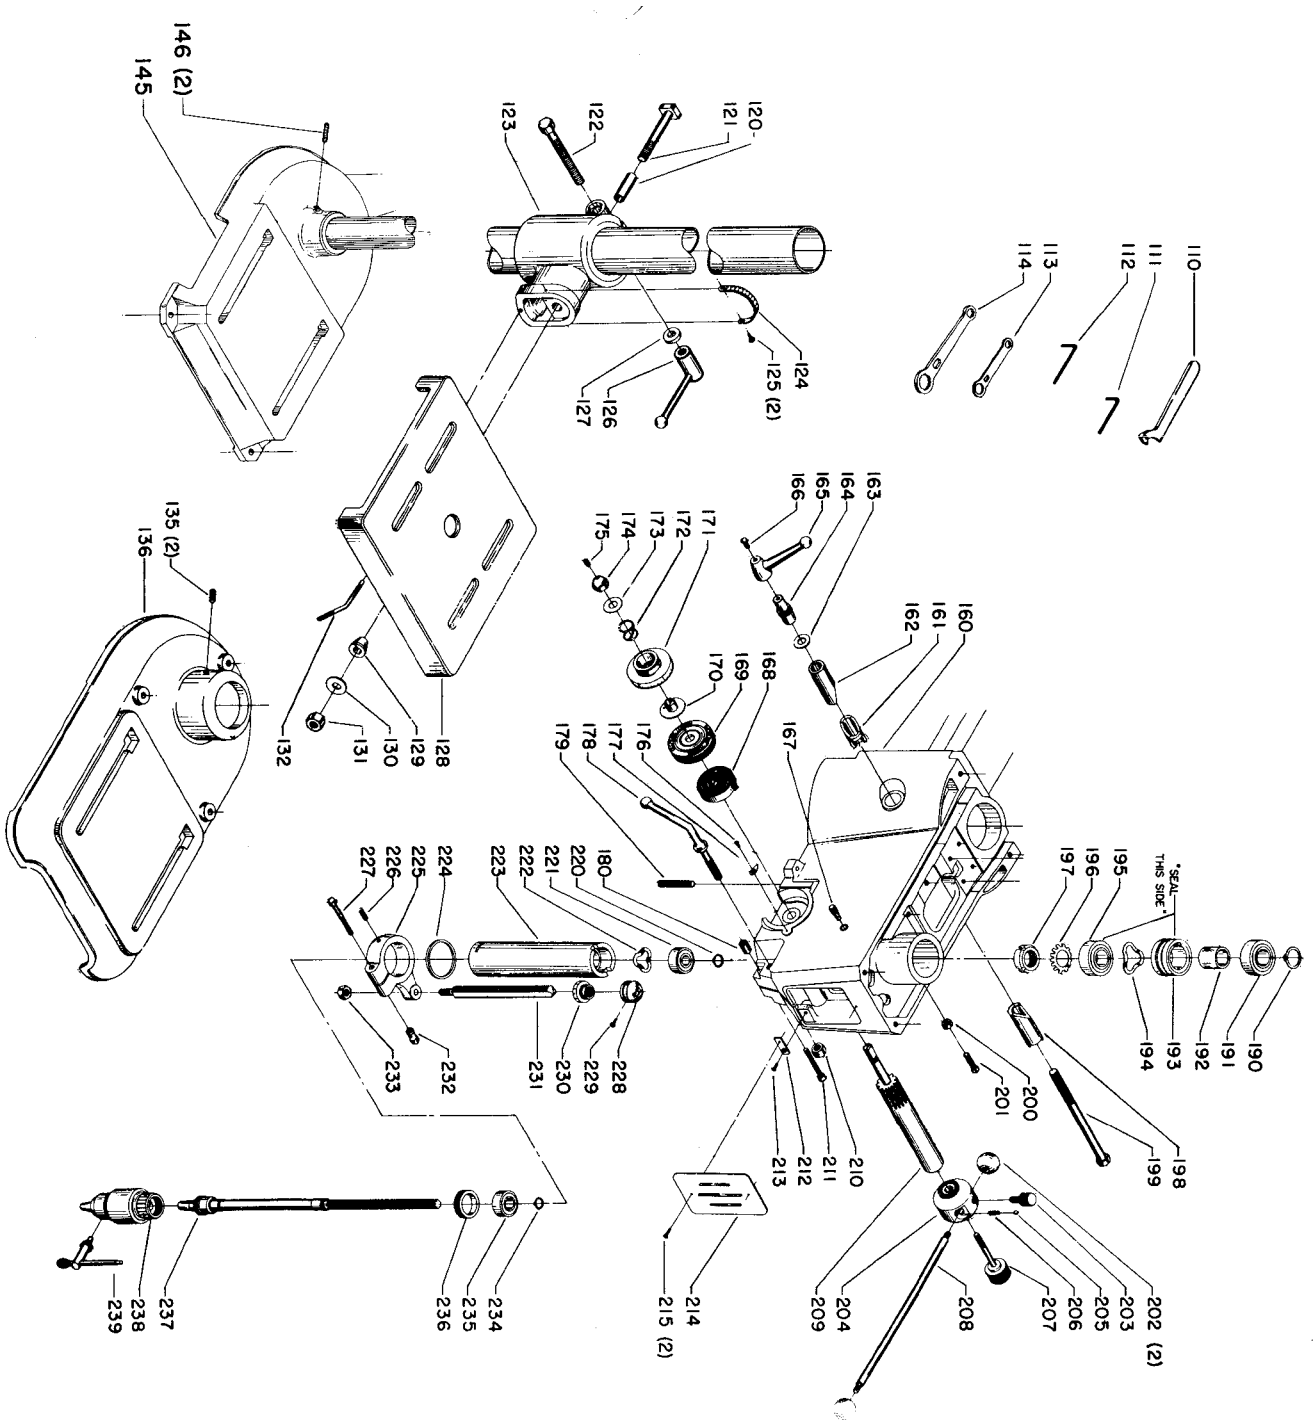

## Parts List for 15-312 Type 1

Item Number	Part Number	Description	Qty Required
1	000000-00	No Longer Available	1
2	000000-00	No Longer Available	1
3	491950-00	SET SCREW	2
4	000000-00	No Longer Available	1
5	000000-00	No Longer Available	1
6	000000-00	No Longer Available	1
7	000000-00	No Longer Available	1
8	000000-00	No Longer Available	1
9	901041909415	HD SET SCR	1
10	000000-00	No Longer Available	1
11	901041506227	SET SCREW	2
15	904010101620S	WASHER	8
16	902010205435S	JAM NUT	12
17	000000-00	No Longer Available	1
18	000000-00	No Longer Available	1
19	901041500296	SET SCREW	1
20	489026-00	HEX NUT	1
25	901020100514	MACHINE SCREW	2
26	904010101614S	STEEL WASHER	2
27	000000-00	No Longer Available	1
28	904010101619	STEEL WASHER	2
29	000000-00	No Longer Available	1
30	901010600611S	CAP SCREW	3
31	904010101614S	STEEL WASHER	3
32	000000-00	No Longer Available	1
33	491950-00	SET SCREW	1
34	000000-00	No Longer Available	1

## Parts List for 15-312 Type 1

Item Number	Part Number	Description	Qty Required
81	901061317359	SELF TAP SCREW	2
82	000000-00	No Longer Available	1
83	000000-00	No Longer Available	1
84	904010101614S	STEEL WASHER	1
85	901020100514	MACHINE SCREW	1
94	000000-00	No Longer Available	1
95	000000-00	No Longer Available	1
96	000000-00	No Longer Available	1
99	000000-00	No Longer Available	1
100	491950-00	SET SCREW	1
110	000000-00	No Longer Available	1
111	000000-00	No Longer Available	1
112	000000-00	No Longer Available	1
113	000000-00	No Longer Available	1
114	000000-00	No Longer Available	1
120	000000-00	No Longer Available	1
121	000000-00	No Longer Available	1
122	901010600618	CAP SCREW	1
123	000000-00	No Longer Available	1
124	402040725002	SCALE	1
125	901061317359	SELF TAP SCREW	2
126	931049913461	CLAMP NUT	1
127	904100313893	WASHER	1
128	000000-00	No Longer Available	1
129	000000-00	No Longer Available	1
130	904010101636S	WASHER	1
131	000000-00	No Longer Available	1