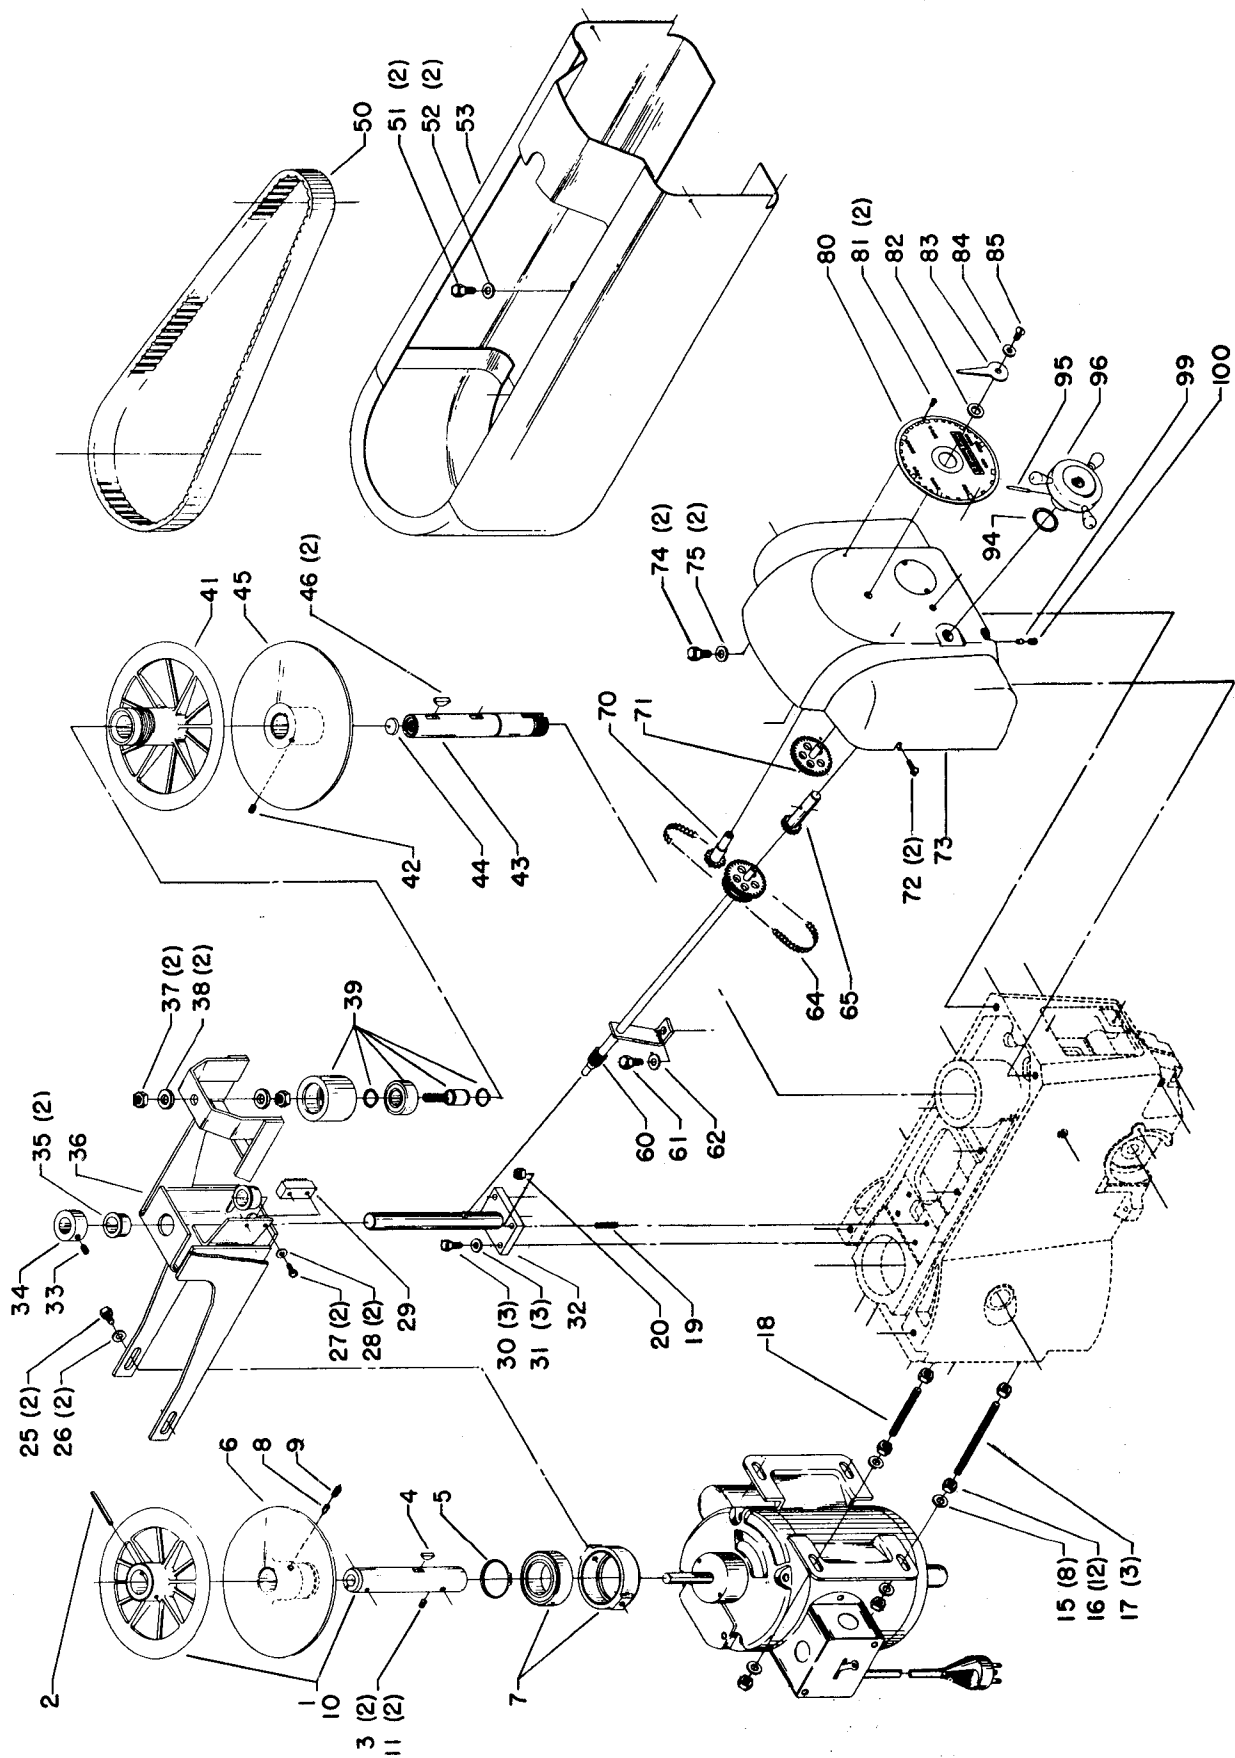

## Parts List for 15-312 Type 1

Item Number	Part Number	Description	Qty Required
1	000000-00	No Longer Available	1
2	000000-00	No Longer Available	1
3	491950-00	SET SCREW	2
4	000000-00	No Longer Available	1
5	000000-00	No Longer Available	1
6	000000-00	No Longer Available	1
7	000000-00	No Longer Available	1
8	000000-00	No Longer Available	1
9	901041909415	HD SET SCR	1
10	000000-00	No Longer Available	1
11	901041506227	SET SCREW	2
15	904010101620S	WASHER	8
16	902010205435S	JAM NUT	12
17	000000-00	No Longer Available	1
18	000000-00	No Longer Available	1
19	901041500296	SET SCREW	1
20	489026-00	HEX NUT	1
25	901020100514	MACHINE SCREW	2
26	904010101614S	STEEL WASHER	2
27	000000-00	No Longer Available	1
28	904010101619	STEEL WASHER	2
29	000000-00	No Longer Available	1
30	901010600611S	CAP SCREW	3
31	904010101614S	STEEL WASHER	3
32	000000-00	No Longer Available	1
33	491950-00	SET SCREW	1
34	000000-00	No Longer Available	1

## Parts List for 15-312 Type 1

Item Number	Part Number	Description	Qty Required
81	901061317359	SELF TAP SCREW	2
82	000000-00	No Longer Available	1
83	000000-00	No Longer Available	1
84	904010101614S	STEEL WASHER	1
85	901020100514	MACHINE SCREW	1
94	000000-00	No Longer Available	1
95	000000-00	No Longer Available	1
96	000000-00	No Longer Available	1
99	000000-00	No Longer Available	1
100	491950-00	SET SCREW	1
110	000000-00	No Longer Available	1
111	000000-00	No Longer Available	1
112	000000-00	No Longer Available	1
113	000000-00	No Longer Available	1
114	000000-00	No Longer Available	1
120	000000-00	No Longer Available	1
121	000000-00	No Longer Available	1
122	901010600618	CAP SCREW	1
123	000000-00	No Longer Available	1
124	402040725002	SCALE	1
125	901061317359	SELF TAP SCREW	2
126	931049913461	CLAMP NUT	1
127	904100313893	WASHER	1
128	000000-00	No Longer Available	1
129	000000-00	No Longer Available	1
130	904010101636S	WASHER	1
131	000000-00	No Longer Available	1