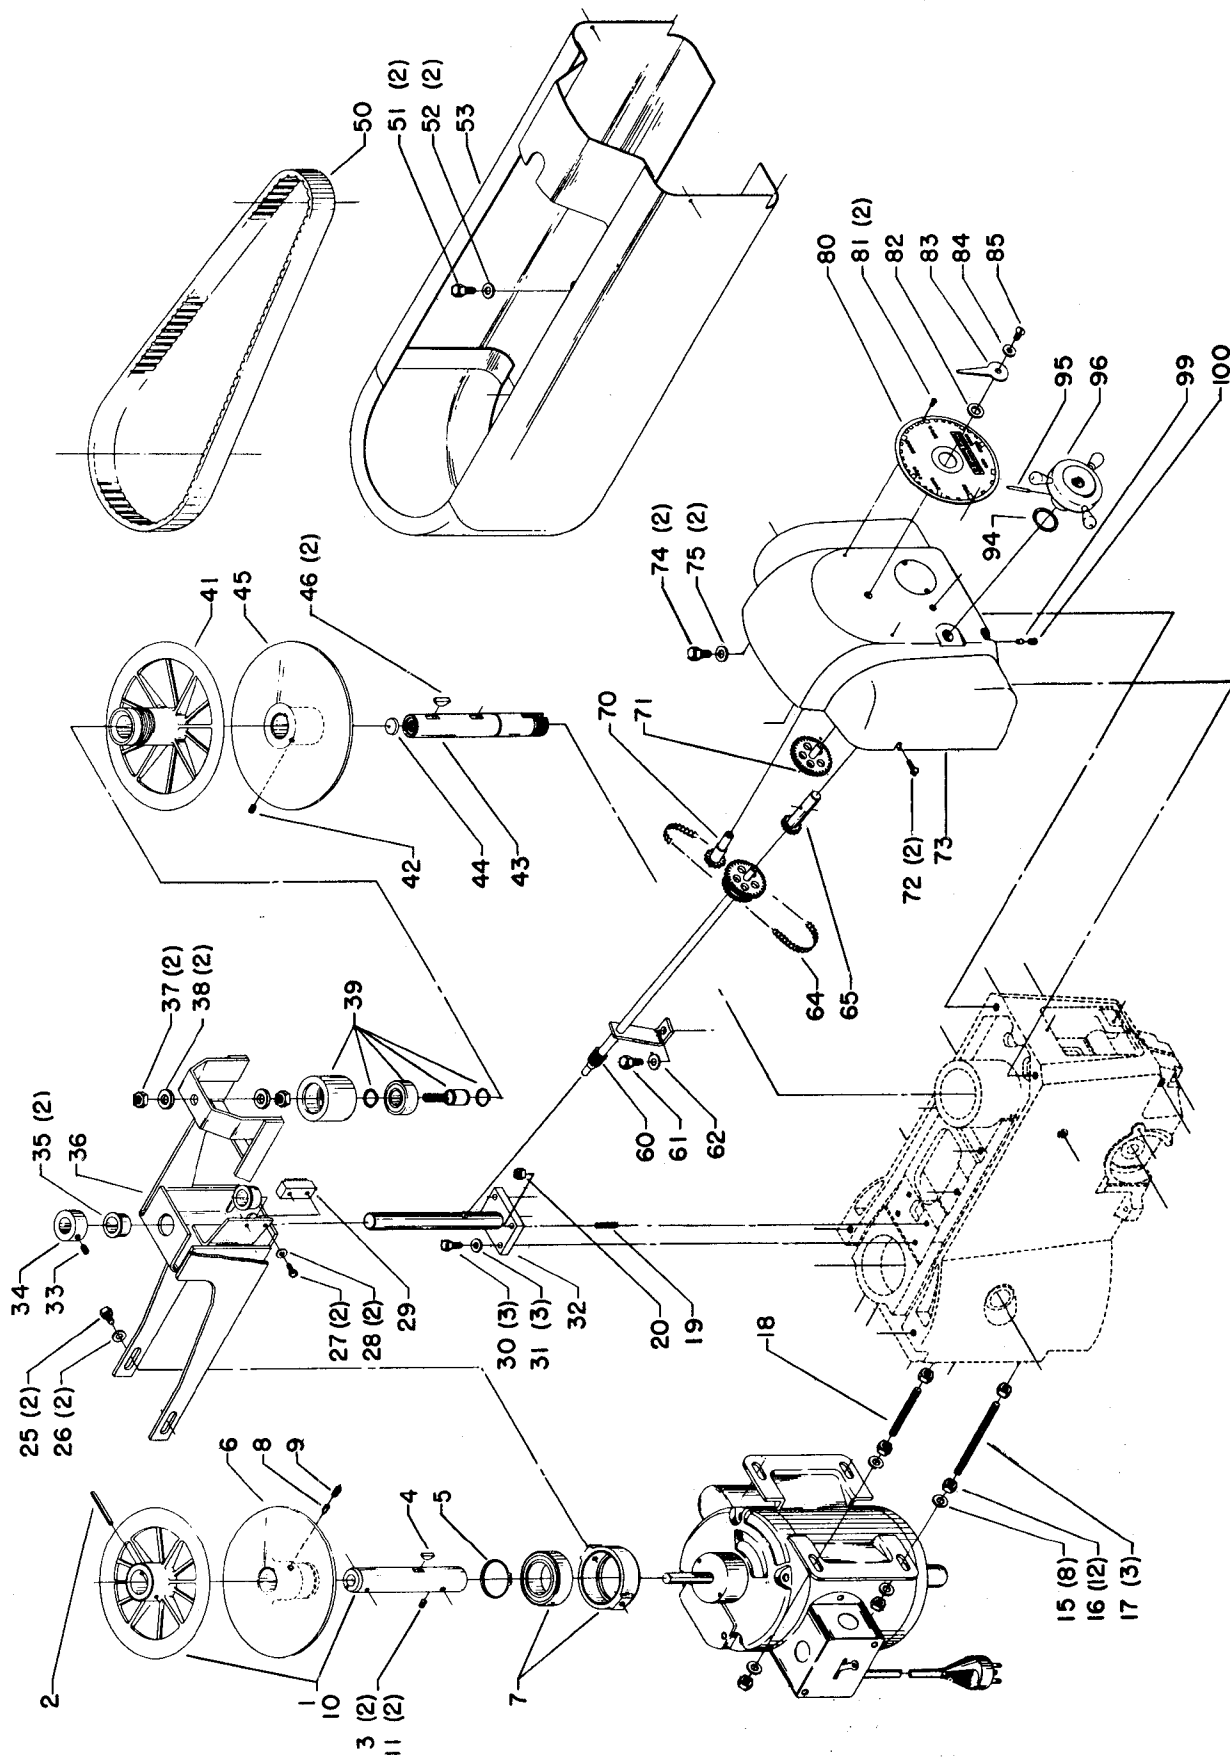

STABILIZER CONTROL

Parts List for 15-313 Type 1

Item Number	Part Number	Description	Qty Required
1	000000-00	No Longer Available	1
2	000000-00	No Longer Available	1
3	491950-00	SET SCREW	2
4	000000-00	No Longer Available	1
5	000000-00	No Longer Available	1
6	000000-00	No Longer Available	1
7	000000-00	No Longer Available	1
8	000000-00	No Longer Available	1
9	901041909415	HD SET SCR	1
10	000000-00	No Longer Available	1
11	901041506227	SET SCREW	2
15	904010101620S	WASHER	8
16	902010205435S	JAM NUT	12
17	000000-00	No Longer Available	1
18	000000-00	No Longer Available	1
19	901041500296	SET SCREW	1
20	489026-00	HEX NUT	1
25	901020100514	MACHINE SCREW	2
26	904010101614S	STEEL WASHER	2
27	000000-00	No Longer Available	1
28	904010101619	STEEL WASHER	2
29	000000-00	No Longer Available	1
30	901010600611S	CAP SCREW	3
31	904010101614S	STEEL WASHER	3
32	000000-00	No Longer Available	1
33	491950-00	SET SCREW	1
34	000000-00	No Longer Available	1

Parts List for 15-313 Type 1

Item Number	Part Number	Description	Qty Required
81	901061317359	SELF TAP SCREW	2
82	000000-00	No Longer Available	1
83	000000-00	No Longer Available	1
84	904010101614S	STEEL WASHER	1
85	901020100514	MACHINE SCREW	1
94	000000-00	No Longer Available	1
95	000000-00	No Longer Available	1
96	000000-00	No Longer Available	1
99	000000-00	No Longer Available	1
100	491950-00	SET SCREW	1
110	000000-00	No Longer Available	1
111	000000-00	No Longer Available	1
112	000000-00	No Longer Available	1
113	000000-00	No Longer Available	1
114	000000-00	No Longer Available	1
120	000000-00	No Longer Available	1
121	000000-00	No Longer Available	1
122	901010600618	CAP SCREW	1
123	000000-00	No Longer Available	1
124	402040725002	SCALE	1
125	901061317359	SELF TAP SCREW	2
126	931049913461	CLAMP NUT	1
127	904100313893	WASHER	1
128	000000-00	No Longer Available	1
129	000000-00	No Longer Available	1
130	904010101636S	WASHER	1
131	000000-00	No Longer Available	1