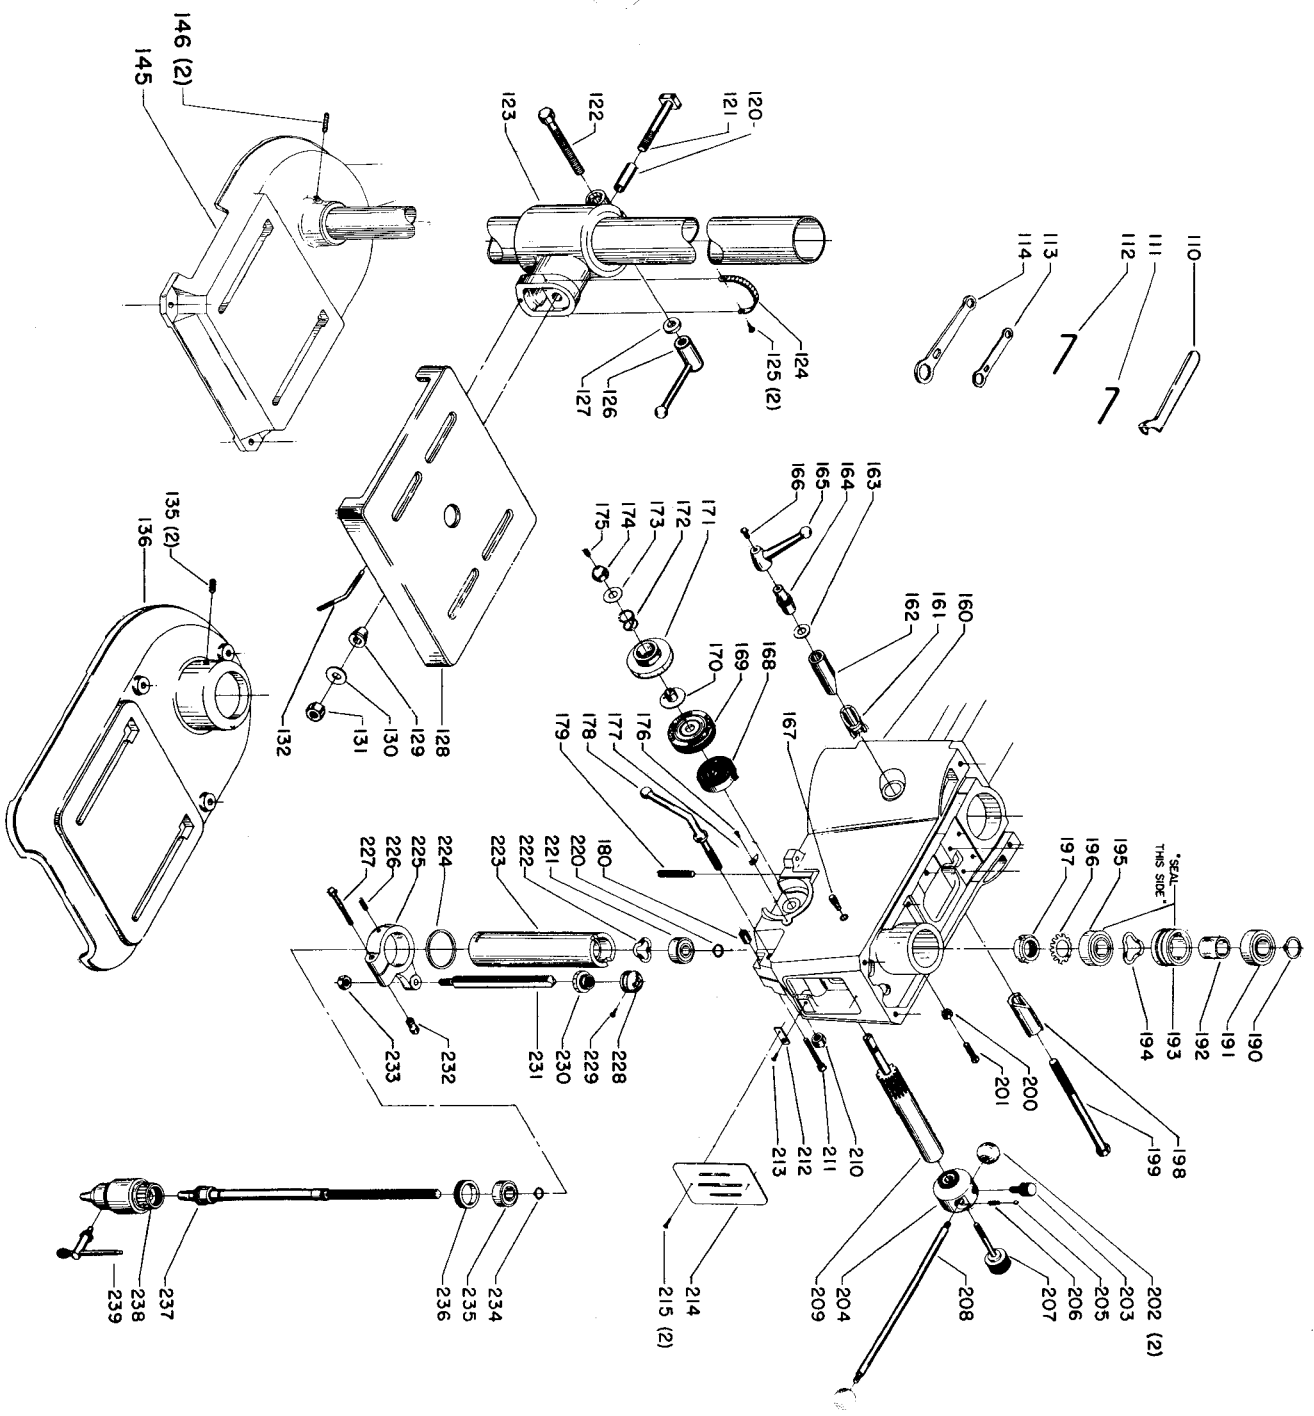

STABILIZER CONTROL

Parts List for 15-313 Type 1

Item Number	Part Number	Description	Qty Required
1	000000-00	No Longer Available	1
2	000000-00	No Longer Available	1
3	491950-00	SET SCREW	2
4	000000-00	No Longer Available	1
5	000000-00	No Longer Available	1
6	000000-00	No Longer Available	1
7	000000-00	No Longer Available	1
8	000000-00	No Longer Available	1
9	901041909415	HD SET SCR	1
10	000000-00	No Longer Available	1
11	901041506227	SET SCREW	2
15	904010101620S	WASHER	8
16	902010205435S	JAM NUT	12
17	000000-00	No Longer Available	1
18	000000-00	No Longer Available	1
19	901041500296	SET SCREW	1
20	489026-00	HEX NUT	1
25	901020100514	MACHINE SCREW	2
26	904010101614S	STEEL WASHER	2
27	000000-00	No Longer Available	1
28	904010101619	STEEL WASHER	2
29	000000-00	No Longer Available	1
30	901010600611S	CAP SCREW	3
31	904010101614S	STEEL WASHER	3
32	000000-00	No Longer Available	1
33	491950-00	SET SCREW	1
34	000000-00	No Longer Available	1

Parts List for 15-313 Type 1

Item Number	Part Number	Description	Qty Required
81	901061317359	SELF TAP SCREW	2
82	000000-00	No Longer Available	1
83	000000-00	No Longer Available	1
84	904010101614S	STEEL WASHER	1
85	901020100514	MACHINE SCREW	1
94	000000-00	No Longer Available	1
95	000000-00	No Longer Available	1
96	000000-00	No Longer Available	1
99	000000-00	No Longer Available	1
100	491950-00	SET SCREW	1
110	000000-00	No Longer Available	1
111	000000-00	No Longer Available	1
112	000000-00	No Longer Available	1
113	000000-00	No Longer Available	1
114	000000-00	No Longer Available	1
120	000000-00	No Longer Available	1
121	000000-00	No Longer Available	1
122	901010600618	CAP SCREW	1
123	000000-00	No Longer Available	1
124	402040725002	SCALE	1
125	901061317359	SELF TAP SCREW	2
126	931049913461	CLAMP NUT	1
127	904100313893	WASHER	1
128	000000-00	No Longer Available	1
129	000000-00	No Longer Available	1
130	904010101636S	WASHER	1
131	000000-00	No Longer Available	1