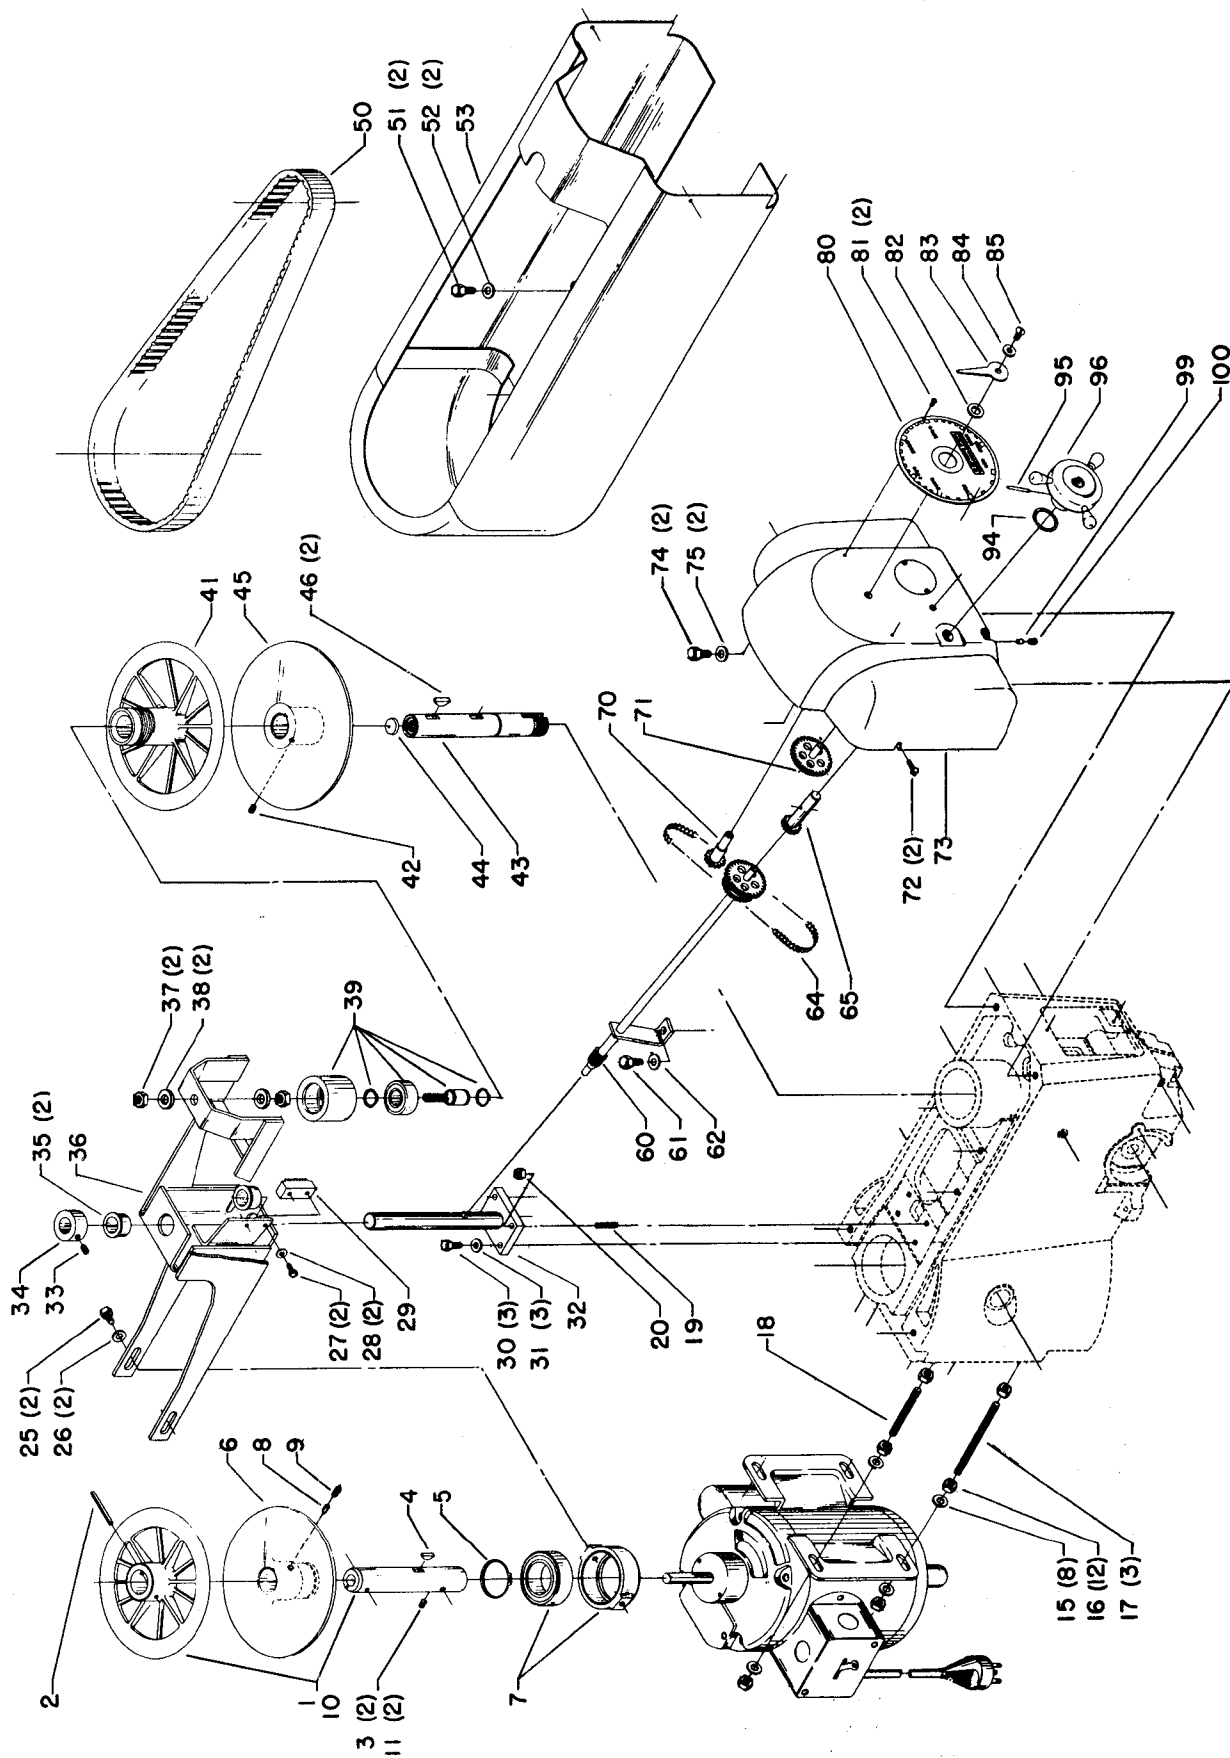

STABILIZER CONTROL

Parts List for 15-314 Type 1

Item Number	Part Number	Description	Qty Required
1	000000-00	No Longer Available	1
2	000000-00	No Longer Available	1
3	491950-00	SET SCREW	2
4	000000-00	No Longer Available	1
5	000000-00	No Longer Available	1
6	000000-00	No Longer Available	1
7	000000-00	No Longer Available	1
8	000000-00	No Longer Available	1
9	901041909415	HD SET SCR	1
10	000000-00	No Longer Available	1
11	901041506227	SET SCREW	2
15	904010101620S	WASHER	8
16	902010205435S	JAM NUT	12
17	000000-00	No Longer Available	1
18	000000-00	No Longer Available	1
19	901041500296	SET SCREW	1
20	489026-00	HEX NUT	1
25	901020100514	MACHINE SCREW	2
26	904010101614S	STEEL WASHER	2
27	000000-00	No Longer Available	1
28	904010101619	STEEL WASHER	2
29	000000-00	No Longer Available	1
30	901010600611S	CAP SCREW	3
31	904010101614S	STEEL WASHER	3
32	000000-00	No Longer Available	1
33	491950-00	SET SCREW	1
34	000000-00	No Longer Available	1

Parts List for 15-314 Type 1

Item Number	Part Number	Description	Qty Required
81	901061317359	SELF TAP SCREW	2
82	000000-00	No Longer Available	1
83	000000-00	No Longer Available	1
84	904010101614S	STEEL WASHER	1
85	901020100514	MACHINE SCREW	1
94	000000-00	No Longer Available	1
95	000000-00	No Longer Available	1
96	000000-00	No Longer Available	1
99	000000-00	No Longer Available	1
100	491950-00	SET SCREW	1
110	000000-00	No Longer Available	1
111	000000-00	No Longer Available	1
112	000000-00	No Longer Available	1
113	000000-00	No Longer Available	1
114	000000-00	No Longer Available	1
120	000000-00	No Longer Available	1
121	000000-00	No Longer Available	1
122	901010600618	CAP SCREW	1
123	000000-00	No Longer Available	1
124	402040725002	SCALE	1
125	901061317359	SELF TAP SCREW	2
126	931049913461	CLAMP NUT	1
127	904100313893	WASHER	1
128	000000-00	No Longer Available	1
129	000000-00	No Longer Available	1
130	904010101636S	WASHER	1
131	000000-00	No Longer Available	1