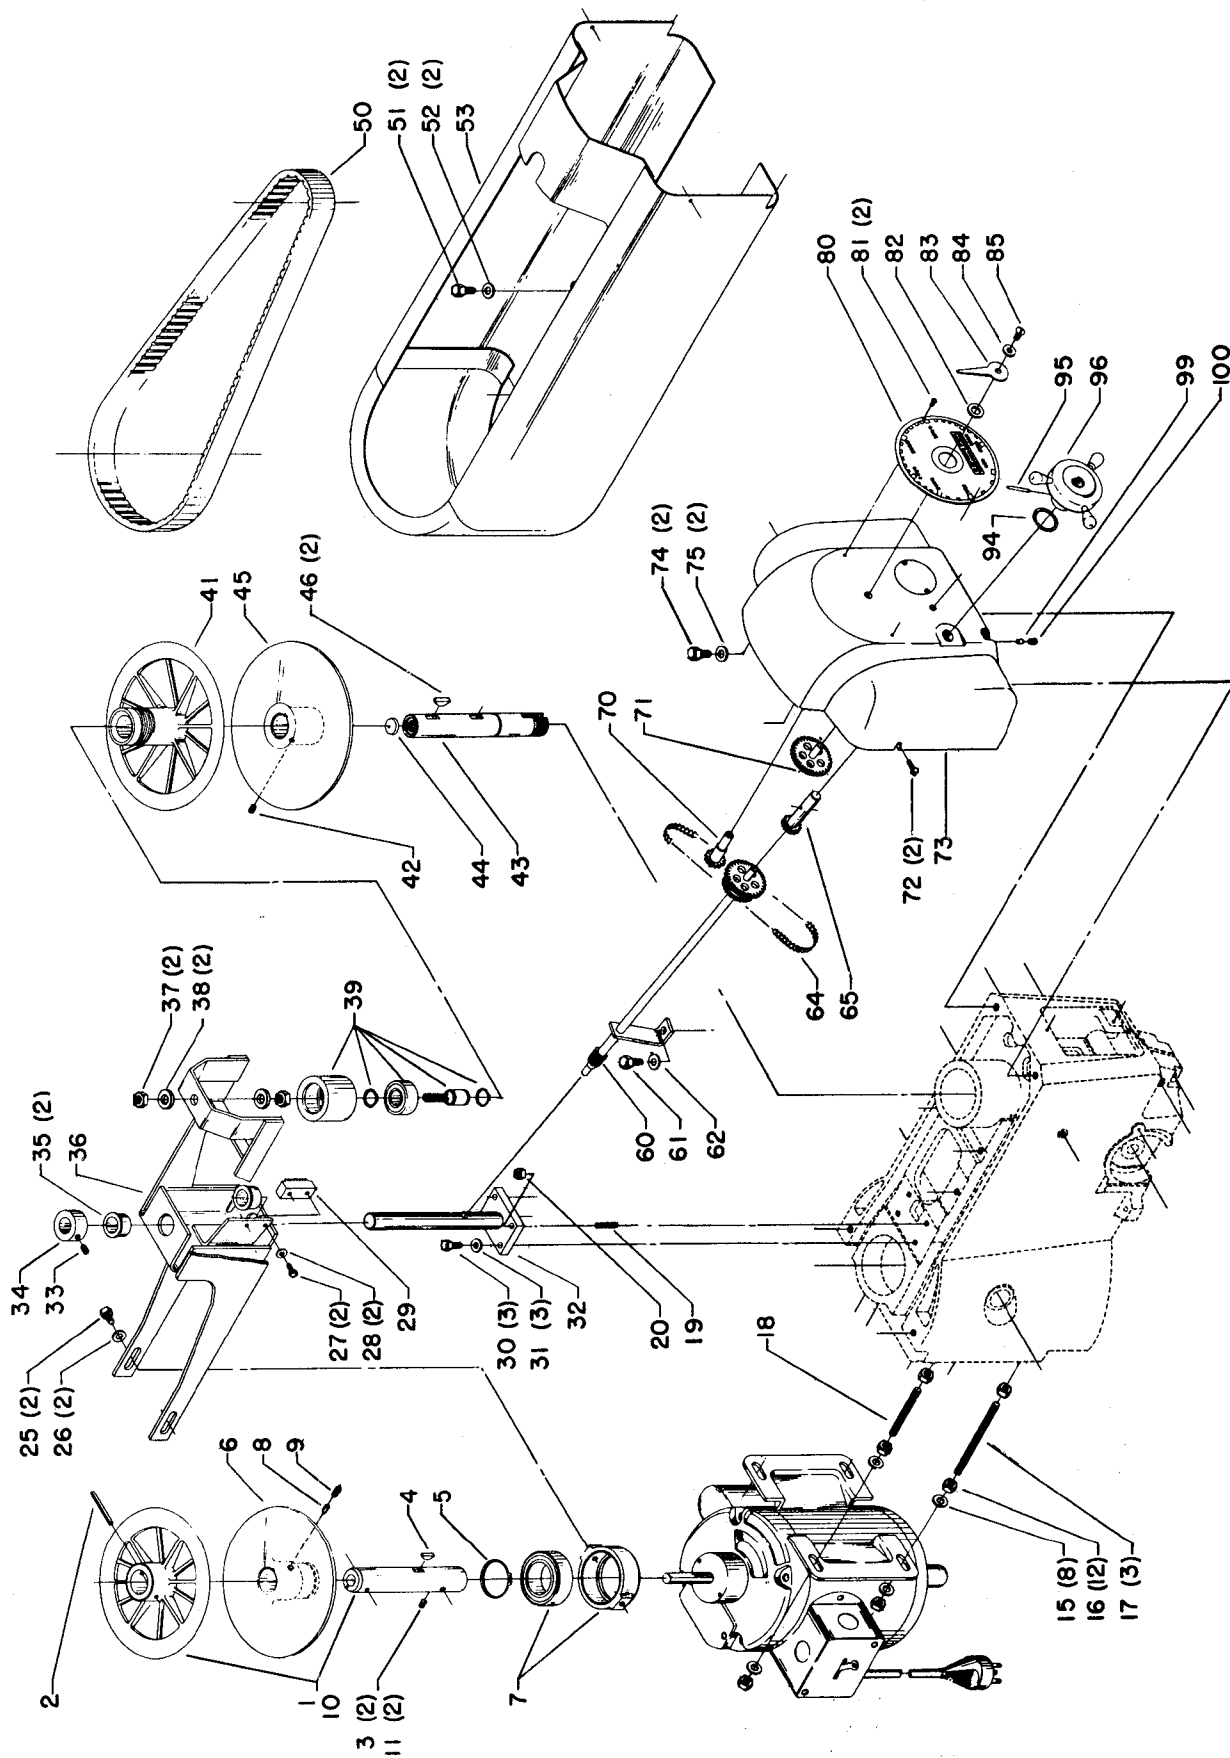

STABILIZER CONTROL

Parts List for 15-328 Type 1

Item Number	Part Number	Description	Qty Required
1	000000-00	No Longer Available	1
2	000000-00	No Longer Available	1
3	491950-00	SET SCREW	2
4	000000-00	No Longer Available	1
5	000000-00	No Longer Available	1
6	000000-00	No Longer Available	1
7	000000-00	No Longer Available	1
8	000000-00	No Longer Available	1
9	901041909415	HD SET SCR	1
10	000000-00	No Longer Available	1
11	901041506227	SET SCREW	2
15	904010101620S	WASHER	8
16	902010205435S	JAM NUT	12
17	000000-00	No Longer Available	1
18	000000-00	No Longer Available	1
19	901041500296	SET SCREW	1
20	489026-00	HEX NUT	1
25	901020100514	MACHINE SCREW	2
26	904010101614S	STEEL WASHER	2
27	000000-00	No Longer Available	1
28	904010101619	STEEL WASHER	2
29	000000-00	No Longer Available	1
30	901010600611S	CAP SCREW	3
31	904010101614S	STEEL WASHER	3
32	000000-00	No Longer Available	1
33	491950-00	SET SCREW	1
34	000000-00	No Longer Available	1

Parts List for 15-328 Type 1

Item Number	Part Number	Description	Qty Required
81	901061317359	SELF TAP SCREW	2
82	000000-00	No Longer Available	1
83	000000-00	No Longer Available	1
84	904010101614S	STEEL WASHER	1
85	901020100514	MACHINE SCREW	1
94	000000-00	No Longer Available	1
95	000000-00	No Longer Available	1
96	000000-00	No Longer Available	1
99	000000-00	No Longer Available	1
100	491950-00	SET SCREW	1
110	000000-00	No Longer Available	1
111	000000-00	No Longer Available	1
112	000000-00	No Longer Available	1
113	000000-00	No Longer Available	1
114	000000-00	No Longer Available	1
120	000000-00	No Longer Available	1
121	000000-00	No Longer Available	1
122	901010600618	CAP SCREW	1
123	000000-00	No Longer Available	1
124	402040725002	SCALE	1
125	901061317359	SELF TAP SCREW	2
126	931049913461	CLAMP NUT	1
127	904100313893	WASHER	1
128	000000-00	No Longer Available	1
129	000000-00	No Longer Available	1
130	904010101636S	WASHER	1
131	000000-00	No Longer Available	1