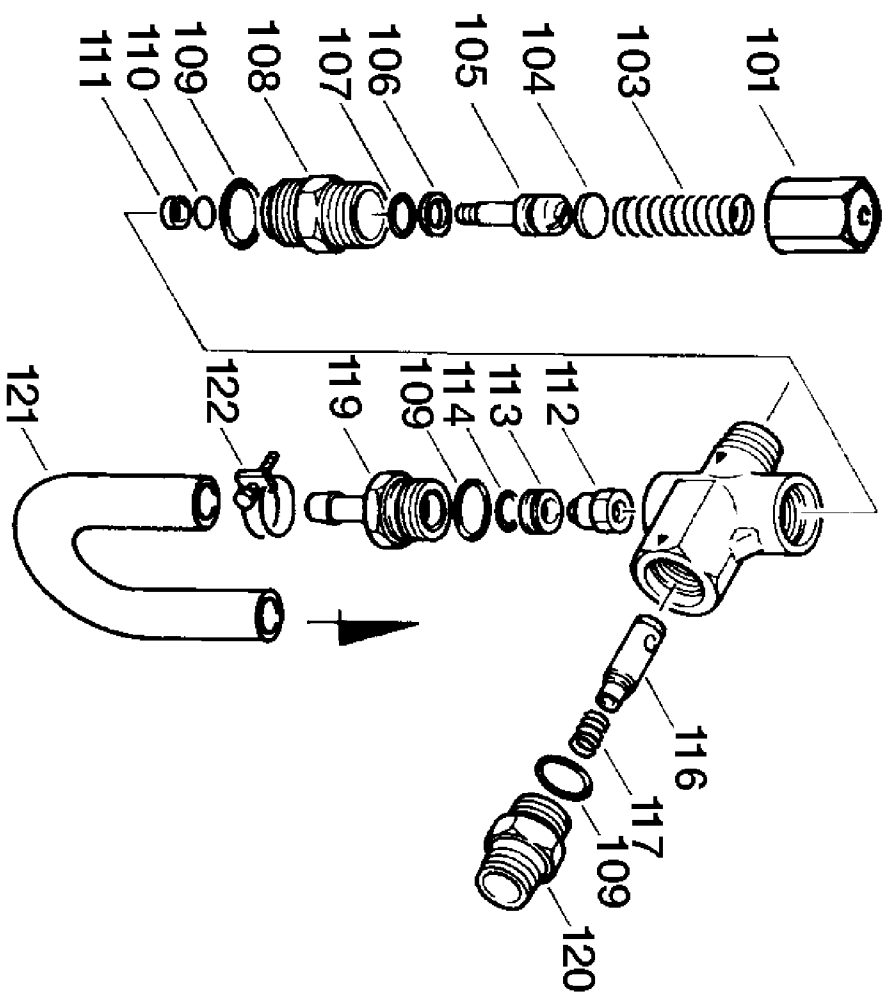

15667 Seal Kit

Note: The cotter pins in this kit are optional.

P142

15048 Inlet Valve Kit

Note: The cotter pins in this kit are optional.

Parts List for 1503CWBS Type 2

Item Number	Part Number	Description	Qty Required
1	15667	KIT SEAL	1
2	P142	KIT VALVE CAT 34052	1
3	000000-00	No Longer Available	1
4	000000-00	No Longer Available	1
4	V131	UNLOADER CAT 7500XS	1
5	P260	CAP OIL CAT 45690	1
6	P186	ORING CAT 14179	1
7	A03527	PLUG DRAIN CAT 44842	1
8	000000-00	No Longer Available	1
9	000000-00	No Longer Available	1
10	000000-00	No Longer Available	1
11	P262	SEAL SIGHTGLASS OIL	1
12	92241	GAUGE	1
13	15670	ROD CONNECTING CAT	1
14	000000-00	No Longer Available	1
15	000000-00	No Longer Available	1
16	000000-00	No Longer Available	1
17	000000-00	No Longer Available	1
18	000000-00	No Longer Available	1
19	000000-00	No Longer Available	1
20	000000-00	No Longer Available	1
21	000000-00	No Longer Available	1
22	000000-00	No Longer Available	1
23	000000-00	No Longer Available	1
24	000000-00	No Longer Available	1
25	000000-00	No Longer Available	1
26	000000-00	No Longer Available	1