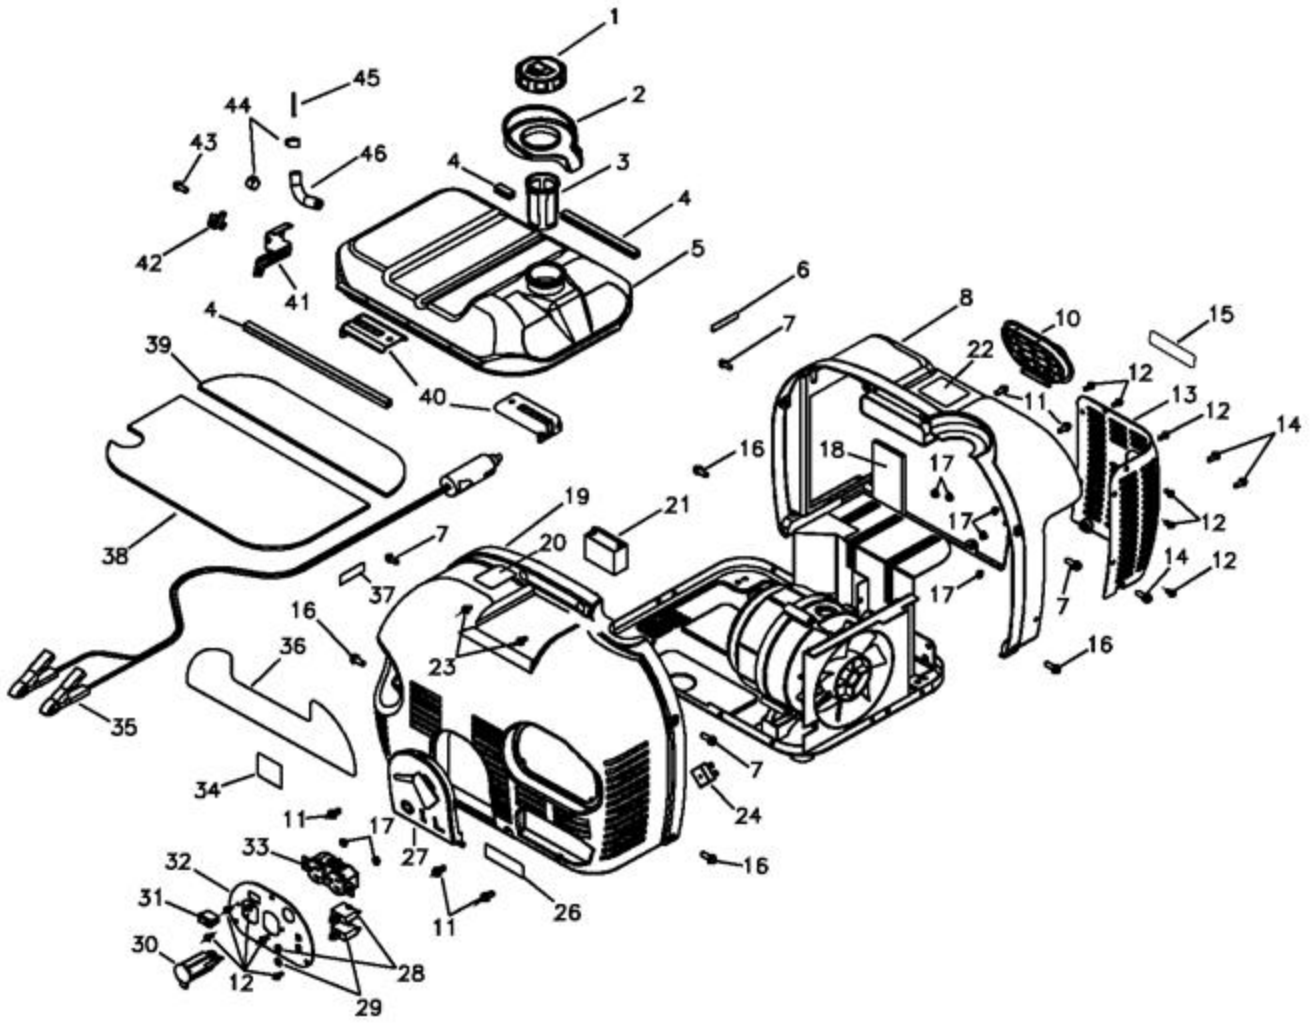

Ref #	Part #	Description	Context Note Foot Note
1	187436GS	CAP, FUEL	
2	187439GS	PACKING, TANK	
3	187438GS	FLTR, FUEL	
4	187769GS	U-PACKING	
5	187437GS	TANK, FUEL, 4.5L	
6	187766GS	DECAL, CHOKE	
7	187756GS	BOLT, COVER (M5-16)	
8	187832GS	HSG, GEN, MFFLR	
10	187772GS	COVER, SPARK PLUG	
11	187757GS	BOLT, COVER (M6-16)	
12	187760GS	PHMS, M4-12 W/FW	
13	187435GS	CVR, MFFLR, GEN	
14	187775GS	BOLT, MFFLR CVR (M6-16)	
15	196830GS	DECAL, EXHAUST WARNING	
16	187774GS	BOLT, COVER (M6-20)	
17	187761GS	NUT, M4X0.6 W/FW	
18	187463GS	INSLTN, MFFLR	
19	187833GS	HSG, GEN	
20	NSP	DECAL, EMISSIONS	
21	187457GS	CONDENSER, 300V	
22	191528GS	DECAL, WARNING	
23	187759GS	BOLT, COVER (M5-10)	
24	187462GS	DIODE, BRIDGE	
26	197370GS	DECAL, LWR PANEL	
27	187773GS	COVER, OIL FILL	
28	196624GS	CB, DC	
29	196623GS	CB, 8A, 125V	
30	187873GS	OUTLET, ACCESSORY DC	
31	187450GS	SWITCH, ENG, ON/OFF	
32	187812GS	CPNL	
33	187456GS	RECPTCL, 15A, 125V	
34	187763GS	DECAL, CAUTION OIL	
35	187876GS	CABLE, BATTERY CHARGE	
36	197369GS	DECAL, UNIT	
37	191545GS	DECAL, FUEL SHUTOFF	
38	187447GS	INSLTN, HTSHLD, TANK #1	
39	187448GS	INSLTN, HTSHLD, TANK #2	
40	187442GS	BRKT, TANK, FUEL	
41	187758GS	BRKT, FUEL COCK	