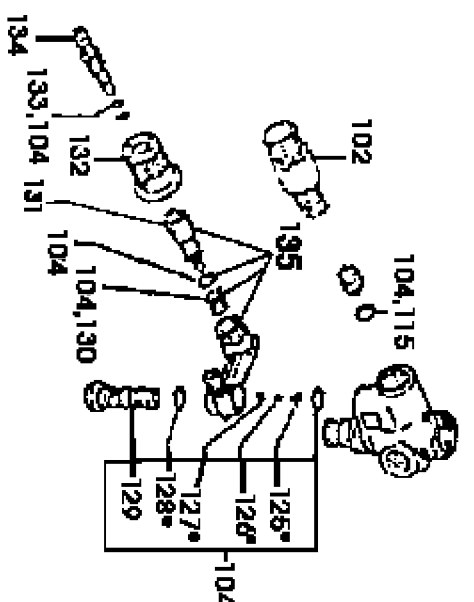

P533 Injector Kit

P538 Unloader Kit