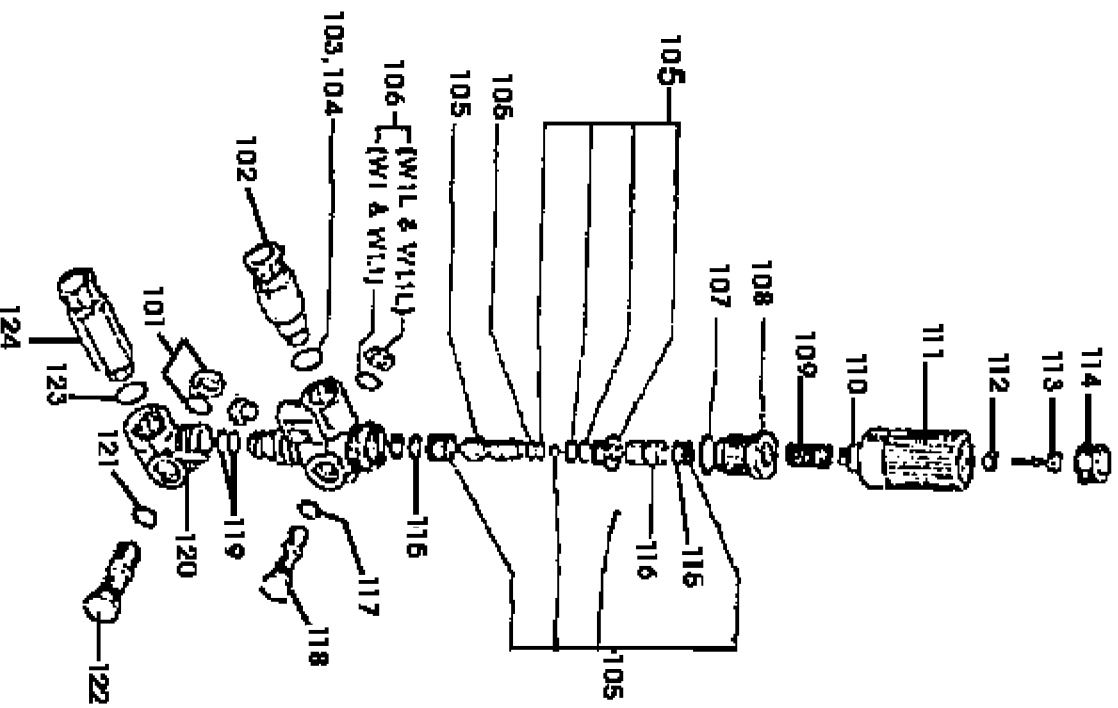

P034 Oil Kit

P023 Valve Kit

P037 Packing Kit