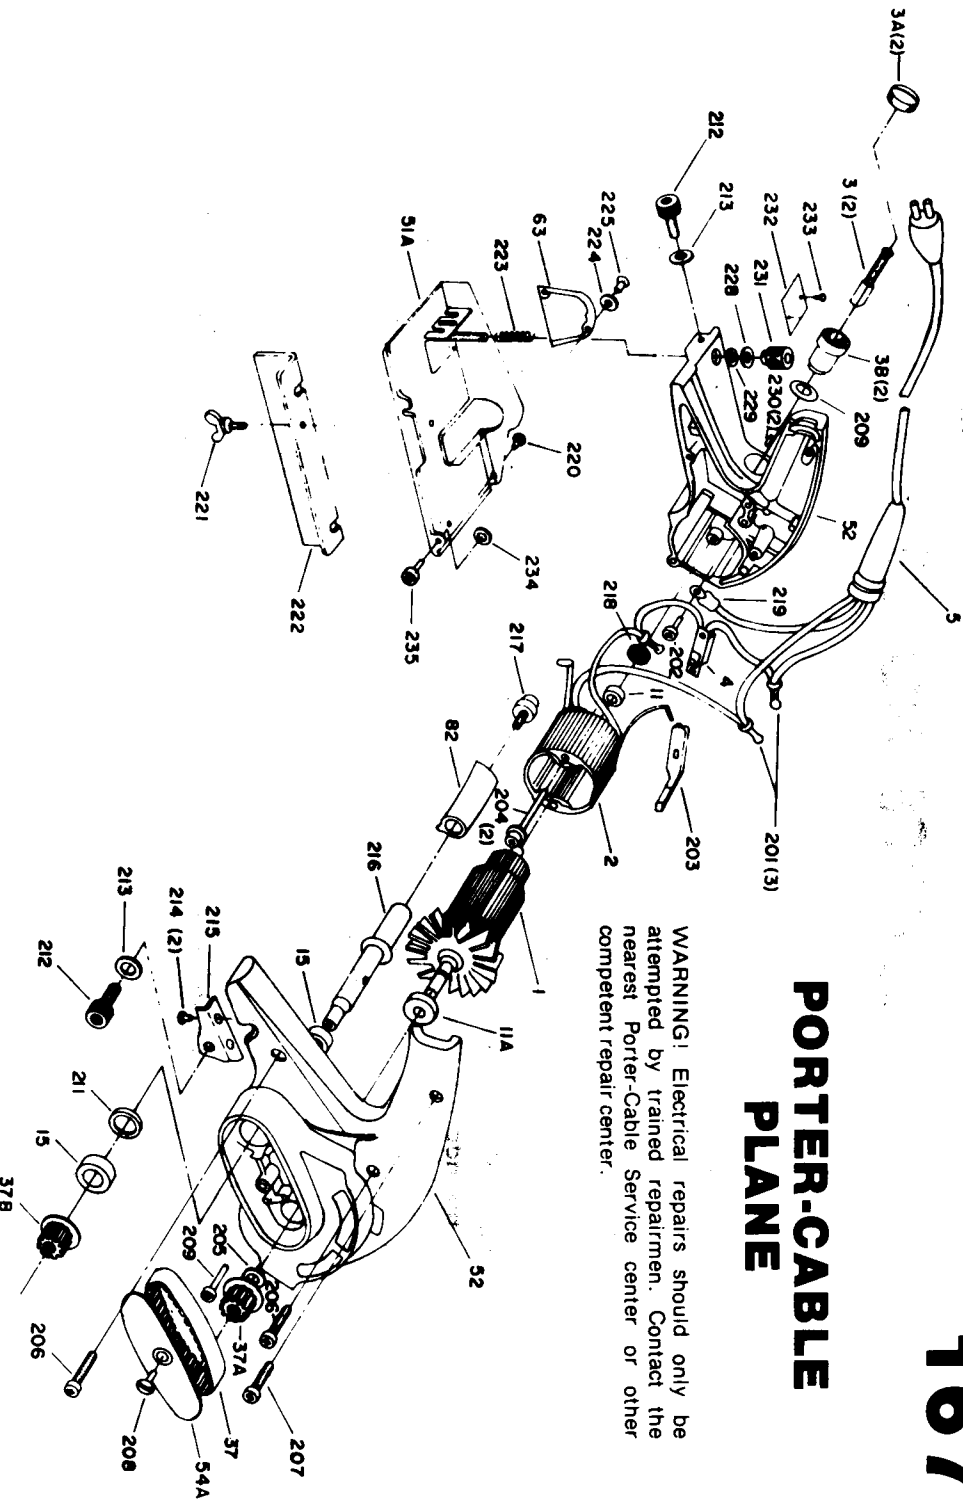

## PORTER-CABLE PLANE

WARNING! Electrical repairs should only be attempted by trained repairmen. Contact the nearest Porter-Cable Service center or other competent repair center.

### Parts List for 167 Type 3

Item Number	Part Number	Description	Qty Required
1	000000-00	No Longer Available	1
2	860960	FIELD 115V	1
2	000000-00	No Longer Available	1
3	N031653	BRUSH	2
3	823727	CAP	2
3	838030	BRUSH HOLDER	2
4	000000-00	No Longer Available	1
5	875863	CORD	1
5	000000-00	No Longer Available	1
11	838989	BEARING	1
11	838855SV	BEARING	1
15	838995SV	BALL BEARING	1
37	845516	BELT	1
37	810031	PULLEY	1
37	810030	PULLEY	1
51	845519	BASE BRACKET	1
52	000000-00	No Longer Available	1
54	000000-00	No Longer Available	1
63	838813	GUARD	1
201	682063	CONNECTOR VS	1
201	682063	CONNECTOR VS	1
202	844107	SCREW	10
203	000000-00	No Longer Available	1
204	000000-00	No Longer Available	1
205	000000-00	No Longer Available	1
206	000000-00	No Longer Available	10
207	801848	SCREW	10

### Parts List for 167 Type 3

Item Number	Part Number	Description	Qty Required
208	849819	SCREW	10
210	802944	SCREW	10
211	839766	RING	1
212	000000-00	No Longer Available	10
213	801530	WASHER	10
214	852310	SCREW	1
215	842666	DEPTH ADJ BRKT	1
216	000000-00	No Longer Available	1
217	839062	SCREW	10
218	801761	OILER	1
219	849314	TERM	1
220	802289	SCREW	1
221	839845	SCREW	10
223	845536	SPRING	1
224	000000-00	No Longer Available	1
225	873982	SCREW	1
228	802318	WASHER	10
229	839944	WASHER	10
230	802200	SCREW	2
231	838849	KNOB	1
233	000000-00	No Longer Available	1
234	000000-00	No Longer Available	1
235	802944	SCREW	10
856	865643	SCREW	10
856	802905	ALLEN WRENCH	1
856	855628	LEAD	1
856	810716	RELIEVER	1