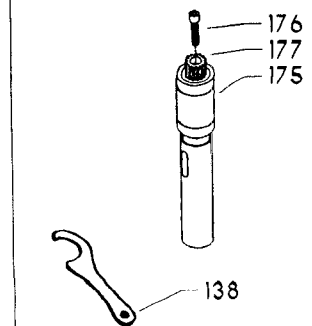

## Parts List for 17-416 Type 1

Item Number	Part Number	Description	Qty Required
1	000000-00	No Longer Available	1
1	402007520001	WARNING LABEL	1
2	000000-00	No Longer Available	2
3	901021207504S	MACHINE SCREW	1
4	901064502250S	DRIVE SCREW	2
5	402051370001	NAMEPLATE	1
6	000000-00	No Longer Available	2
7	902012101079	LOCK NUT	4
8	489026-00	HEX NUT	4
9	904010101614S	STEEL WASHER	4
10	000000-00	No Longer Available	2
11	901010600626S	CAP SCREW	2
12	902010101300S	HEX NUT	2
13	904010101620S	WASHER	2
14	401043145010	REAR BRACKET	1
15	402070545001	LOWER GUARD	1
16	901020100506	MACHINE SCREW	2
17	401040145007	FRONT BRACKET	1
18	901010600605	CAP SCREW	1
20	000000-00	No Longer Available	1
21	000000-00	No Longer Available	1
21	49-051	V BELT-REPLACES 501	1
22	000000-00	No Longer Available	1
23	901041500206	SET SCREW	1
24	41-825	HS PULY-7/8B-5ST	1
25	901041500206	SET SCREW	1
26	904150131024	RET RING	2

## Parts List for 17-416 Type 1

Item Number	Part Number	Description	Qty Required
27	000000-00	No Longer Available	1
28	1200037	MOTOR PLATE ASSY	1
28	1200040	MOTOR PLATE ASSY	1
29	901110200834S	CARRIAGE BOLT	4
30	902030002951	SPEED NUT	4
31	902010205435S	JAM NUT	1
32	1200035	MOTOR PLATE ASSY	1
33	902040101403	WING NUT	1
34	901010600649S	CAP SCREW	2
35	902030002951	SPEED NUT	2
36	904010101620S	WASHER	4
37	904010101620S	WASHER	1
38	902010101300S	HEX NUT	4
40	402073575022	HEAD ASSY	1
41	402070205005	CAP	1
42	000000-00	No Longer Available	1
43	901010603114	CAP SCREW	1
44	000000-00	No Longer Available	2
45	901041900207S	SET SCREW	1
46	000000-00	No Longer Available	1
47	904070105575	WASHER	1
48	000000-00	No Longer Available	1
49	402070515002	COMPOUND GEAR	1
50	000000-00	No Longer Available	1
51	901041500206	SET SCREW	1
52	901202416107	HEX HD SCR	3
53	000000-00	No Longer Available	1