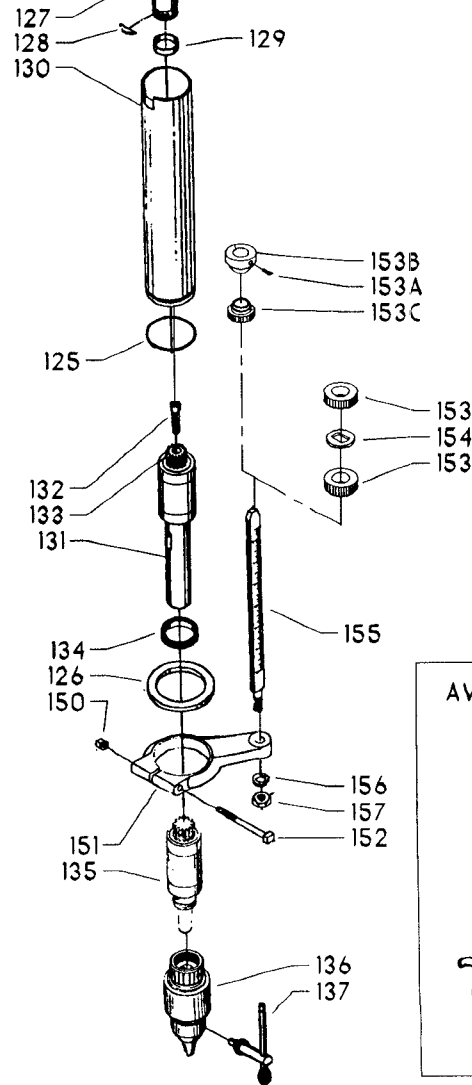

EARLY MODELS ONLY

AVAILABLE AS AN ACCESSORY