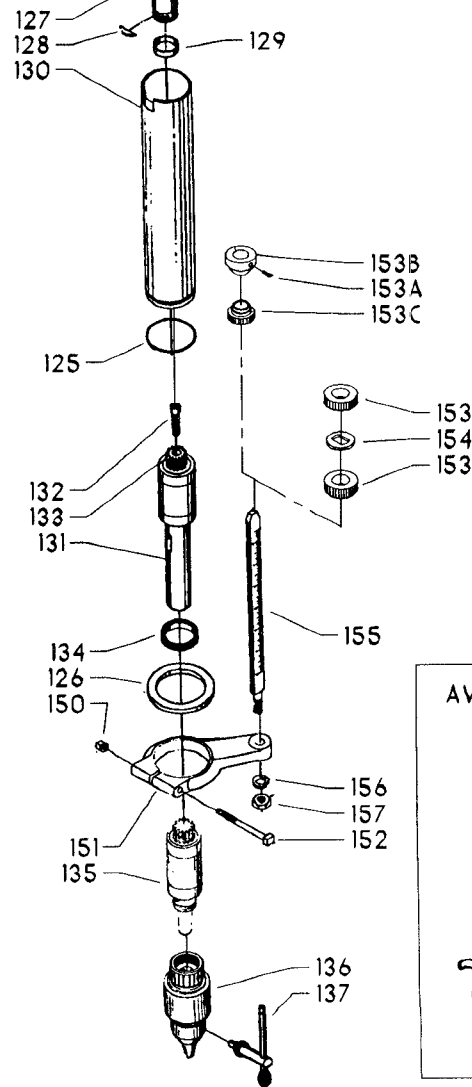

EARLY MODELS ONLY

AVAILABLE AS AN ACCESSORY