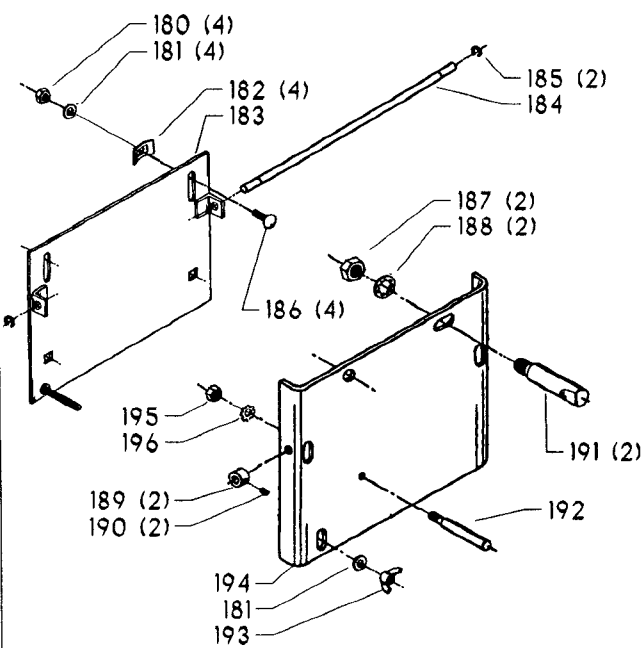

Parts List for 17-432 Type 1

Item Number	Part Number	Description	Qty Required
1	000000-00	No Longer Available	1
1	402007520001	WARNING LABEL	1
2	000000-00	No Longer Available	2
3	901021207504S	MACHINE SCREW	1
4	901064502250S	DRIVE SCREW	2
5	402051370001	NAMEPLATE	1
6	000000-00	No Longer Available	2
7	902012101079	LOCK NUT	4
8	489026-00	HEX NUT	4
9	904010101614S	STEEL WASHER	4
10	000000-00	No Longer Available	2
11	901010600626S	CAP SCREW	2
12	902010101300S	HEX NUT	2
13	904010101620S	WASHER	2
14	401043145010	REAR BRACKET	1
15	402070545001	LOWER GUARD	1
16	901020100506	MACHINE SCREW	2
17	401040145007	FRONT BRACKET	1
18	901010600605	CAP SCREW	1
20	000000-00	No Longer Available	1
21	000000-00	No Longer Available	1
21	49-051	V BELT-REPLACES 501	1
22	000000-00	No Longer Available	1
23	901041500206	SET SCREW	1
24	41-825	HS PULY-7/8B-5ST	1
25	901041500206	SET SCREW	1
26	904150131024	RET RING	2

EARLY MODELS ONLY

AVAILABLE AS AN ACCESSORY

Parts List for 17-432 Type 1

Item Number	Part Number	Description	Qty Required
27	000000-00	No Longer Available	1
28	1200037	MOTOR PLATE ASSY	1
28	1200040	MOTOR PLATE ASSY	1
29	901110200834S	CARRIAGE BOLT	4
30	902030002951	SPEED NUT	4
31	902010205435S	JAM NUT	1
32	1200035	MOTOR PLATE ASSY	1
33	902040101403	WING NUT	1
34	901010600649S	CAP SCREW	2
35	902030002951	SPEED NUT	2
36	904010101620S	WASHER	4
37	904010101620S	WASHER	1
38	902010101300S	HEX NUT	4
40	402073575022	HEAD ASSY	1
41	402070205005	CAP	1
42	000000-00	No Longer Available	1
43	901010603114	CAP SCREW	1
44	000000-00	No Longer Available	2
45	901041900207S	SET SCREW	1
46	000000-00	No Longer Available	1
47	904070105575	WASHER	1
48	000000-00	No Longer Available	1
49	402070515002	COMPOUND GEAR	1
50	000000-00	No Longer Available	1
51	901041500206	SET SCREW	1
52	901202416107	HEX HD SCR	3
53	000000-00	No Longer Available	1