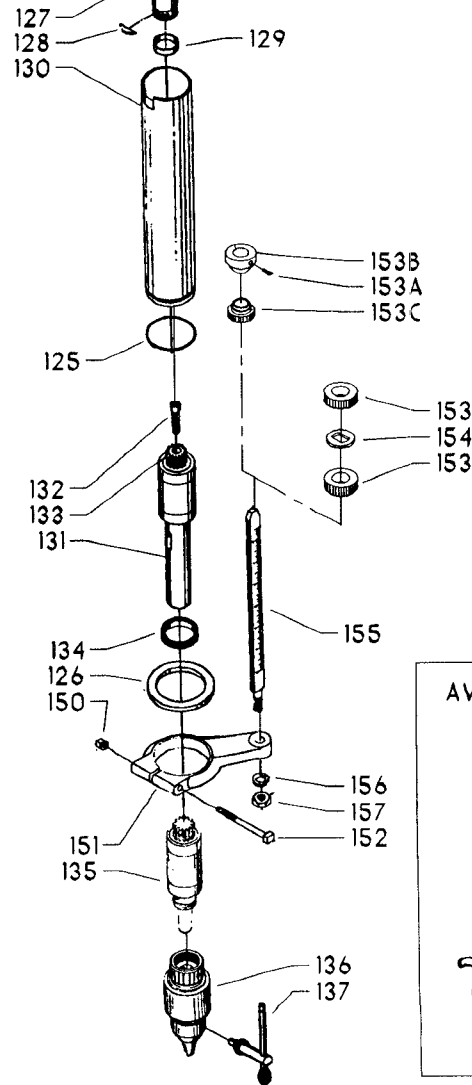

Parts List for 17-432 Type 1

Item Number	Part Number	Description	Qty Required
1	000000-00	No Longer Available	1
1	402007520001	WARNING LABEL	1
2	000000-00	No Longer Available	2
3	901021207504S	MACHINE SCREW	1
4	901064502250S	DRIVE SCREW	2
5	402051370001	NAMEPLATE	1
6	000000-00	No Longer Available	2
7	902012101079	LOCK NUT	4
8	489026-00	HEX NUT	4
9	904010101614S	STEEL WASHER	4
10	000000-00	No Longer Available	2
11	901010600626S	CAP SCREW	2
12	902010101300S	HEX NUT	2
13	904010101620S	WASHER	2
14	401043145010	REAR BRACKET	1
15	402070545001	LOWER GUARD	1
16	901020100506	MACHINE SCREW	2
17	401040145007	FRONT BRACKET	1
18	901010600605	CAP SCREW	1
20	000000-00	No Longer Available	1
21	000000-00	No Longer Available	1
21	49-051	V BELT-REPLACES 501	1
22	000000-00	No Longer Available	1
23	901041500206	SET SCREW	1
24	41-825	HS PULY-7/8B-5ST	1
25	901041500206	SET SCREW	1
26	904150131024	RET RING	2

EARLY MODELS ONLY

AVAILABLE AS AN ACCESSORY

Parts List for 17-432 Type 1

Item Number	Part Number	Description	Qty Required
27	000000-00	No Longer Available	1
28	1200037	MOTOR PLATE ASSY	1
28	1200040	MOTOR PLATE ASSY	1
29	901110200834S	CARRIAGE BOLT	4
30	902030002951	SPEED NUT	4
31	902010205435S	JAM NUT	1
32	1200035	MOTOR PLATE ASSY	1
33	902040101403	WING NUT	1
34	901010600649S	CAP SCREW	2
35	902030002951	SPEED NUT	2
36	904010101620S	WASHER	4
37	904010101620S	WASHER	1
38	902010101300S	HEX NUT	4
40	402073575022	HEAD ASSY	1
41	402070205005	CAP	1
42	000000-00	No Longer Available	1
43	901010603114	CAP SCREW	1
44	000000-00	No Longer Available	2
45	901041900207S	SET SCREW	1
46	000000-00	No Longer Available	1
47	904070105575	WASHER	1
48	000000-00	No Longer Available	1
49	402070515002	COMPOUND GEAR	1
50	000000-00	No Longer Available	1
51	901041500206	SET SCREW	1
52	901202416107	HEX HD SCR	3
53	000000-00	No Longer Available	1