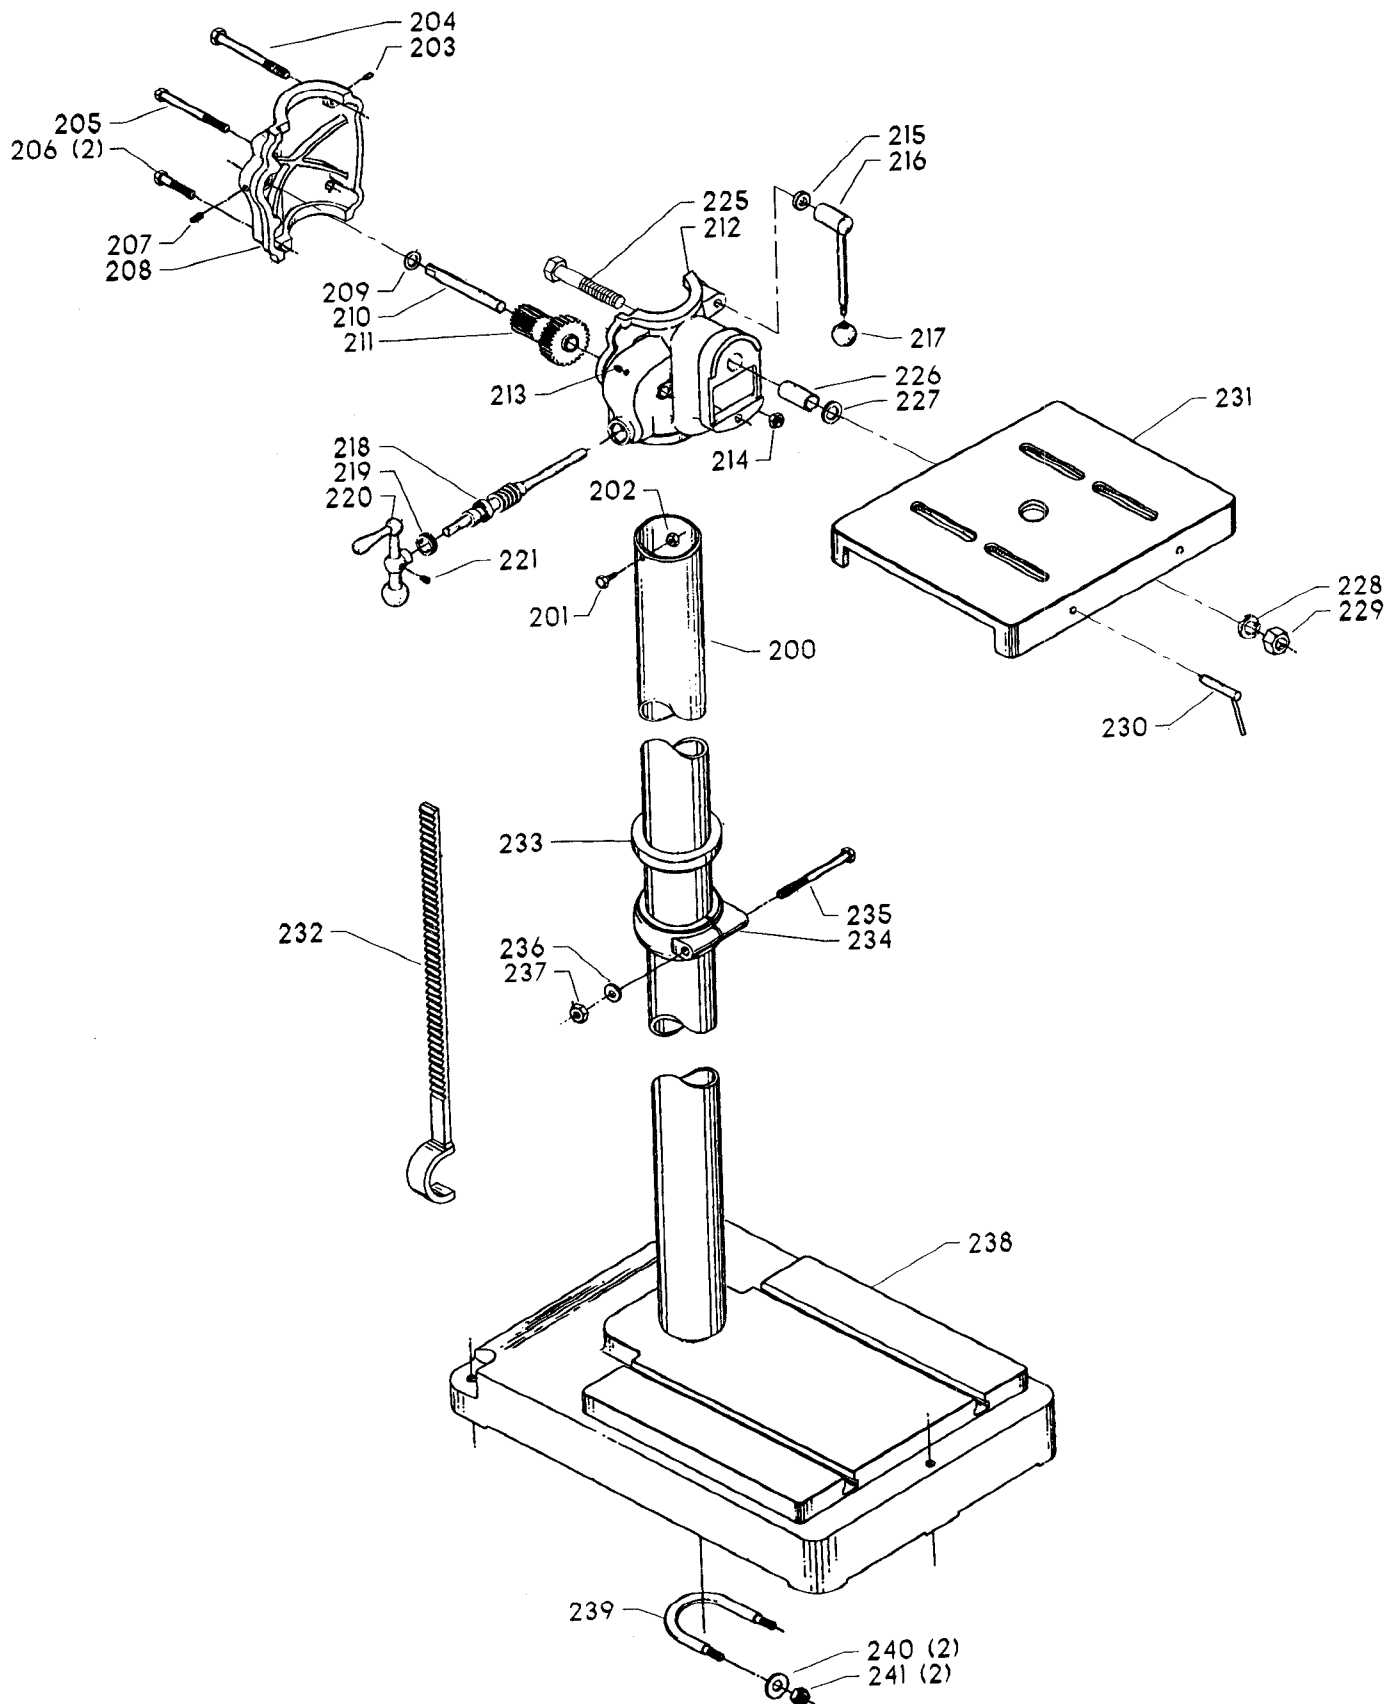

Parts List for 17-432 Type 1

Item Number	Part Number	Description	Qty Required
1	000000-00	No Longer Available	1
1	402007520001	WARNING LABEL	1
2	000000-00	No Longer Available	2
3	901021207504S	MACHINE SCREW	1
4	901064502250S	DRIVE SCREW	2
5	402051370001	NAMEPLATE	1
6	000000-00	No Longer Available	2
7	902012101079	LOCK NUT	4
8	489026-00	HEX NUT	4
9	904010101614S	STEEL WASHER	4
10	000000-00	No Longer Available	2
11	901010600626S	CAP SCREW	2
12	902010101300S	HEX NUT	2
13	904010101620S	WASHER	2
14	401043145010	REAR BRACKET	1
15	402070545001	LOWER GUARD	1
16	901020100506	MACHINE SCREW	2
17	401040145007	FRONT BRACKET	1
18	901010600605	CAP SCREW	1
20	000000-00	No Longer Available	1
21	000000-00	No Longer Available	1
21	49-051	V BELT-REPLACES 501	1
22	000000-00	No Longer Available	1
23	901041500206	SET SCREW	1
24	41-825	HS PULY-7/8B-5ST	1
25	901041500206	SET SCREW	1
26	904150131024	RET RING	2

EARLY MODELS ONLY

AVAILABLE AS AN ACCESSORY

Parts List for 17-432 Type 1

Item Number	Part Number	Description	Qty Required
27	000000-00	No Longer Available	1
28	1200037	MOTOR PLATE ASSY	1
28	1200040	MOTOR PLATE ASSY	1
29	901110200834S	CARRIAGE BOLT	4
30	902030002951	SPEED NUT	4
31	902010205435S	JAM NUT	1
32	1200035	MOTOR PLATE ASSY	1
33	902040101403	WING NUT	1
34	901010600649S	CAP SCREW	2
35	902030002951	SPEED NUT	2
36	904010101620S	WASHER	4
37	904010101620S	WASHER	1
38	902010101300S	HEX NUT	4
40	402073575022	HEAD ASSY	1
41	402070205005	CAP	1
42	000000-00	No Longer Available	1
43	901010603114	CAP SCREW	1
44	000000-00	No Longer Available	2
45	901041900207S	SET SCREW	1
46	000000-00	No Longer Available	1
47	904070105575	WASHER	1
48	000000-00	No Longer Available	1
49	402070515002	COMPOUND GEAR	1
50	000000-00	No Longer Available	1
51	901041500206	SET SCREW	1
52	901202416107	HEX HD SCR	3
53	000000-00	No Longer Available	1