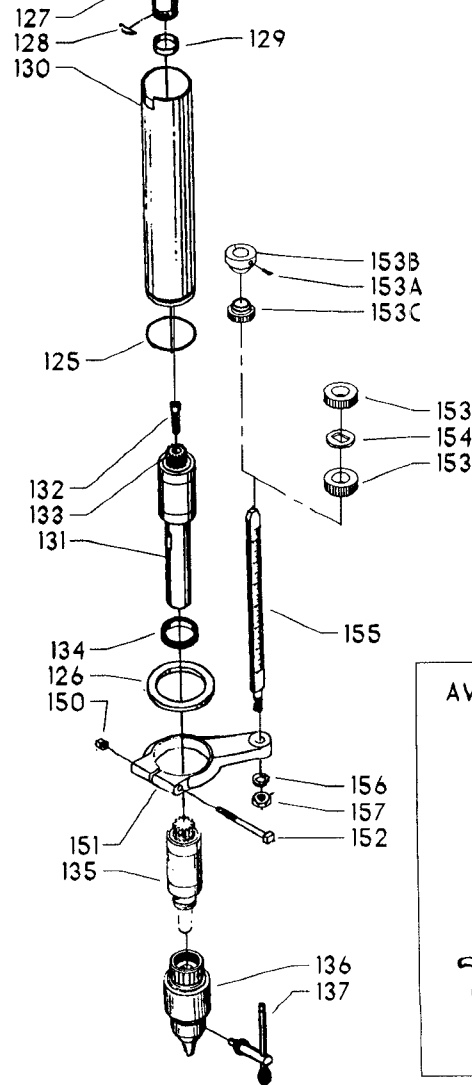

EARLY MODELS ONLY

AVAILABLE AS AN ACCESSORY

Parts List for 17-445 Type 1

Item Number	Part Number	Description	Qty Required
1	000000-00	No Longer Available	1
1	402007520001	WARNING LABEL	1
2	000000-00	No Longer Available	2
3	901021207504S	MACHINE SCREW	1
4	901064502250S	DRIVE SCREW	2
5	402051370001	NAMEPLATE	1
6	000000-00	No Longer Available	2
7	902012101079	LOCK NUT	4
8	489026-00	HEX NUT	4
9	904010101614S	STEEL WASHER	4
10	000000-00	No Longer Available	2
11	901010600626S	CAP SCREW	2
12	902010101300S	HEX NUT	2
13	904010101620S	WASHER	2
14	401043145010	REAR BRACKET	1
15	402070545001	LOWER GUARD	1
16	901020100506	MACHINE SCREW	2
17	401040145007	FRONT BRACKET	1
18	901010600605	CAP SCREW	1
20	000000-00	No Longer Available	1
21	000000-00	No Longer Available	1
21	49-051	V BELT-REPLACES 501	1
22	000000-00	No Longer Available	1
23	901041500206	SET SCREW	1
24	41-825	HS PULY-7/8B-5ST	1
25	901041500206	SET SCREW	1
26	904150131024	RET RING	2

Parts List for 17-445 Type 1

Item Number	Part Number	Description	Qty Required
27	000000-00	No Longer Available	1
28	1200037	MOTOR PLATE ASSY	1
28	1200040	MOTOR PLATE ASSY	1
29	901110200834S	CARRIAGE BOLT	4
30	902030002951	SPEED NUT	4
31	902010205435S	JAM NUT	1
32	1200035	MOTOR PLATE ASSY	1
33	902040101403	WING NUT	1
34	901010600649S	CAP SCREW	2
35	902030002951	SPEED NUT	2
36	904010101620S	WASHER	4
37	904010101620S	WASHER	1
38	902010101300S	HEX NUT	4
40	402073575022	HEAD ASSY	1
41	402070205005	CAP	1
42	000000-00	No Longer Available	1
43	901010603114	CAP SCREW	1
44	000000-00	No Longer Available	2
45	901041900207S	SET SCREW	1
46	000000-00	No Longer Available	1
47	904070105575	WASHER	1
48	000000-00	No Longer Available	1
49	402070515002	COMPOUND GEAR	1
50	000000-00	No Longer Available	1
51	901041500206	SET SCREW	1
52	901202416107	HEX HD SCR	3
53	000000-00	No Longer Available	1