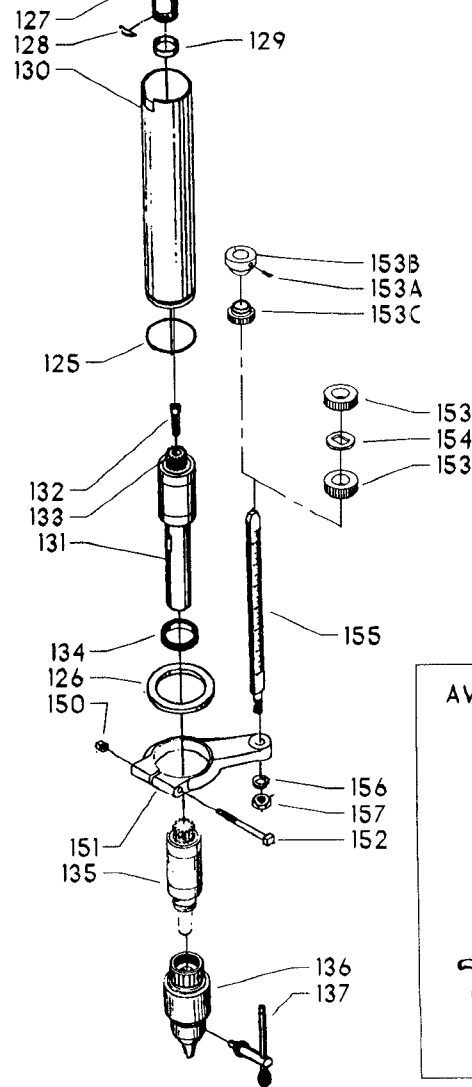

EARLY MODELS ONLY

AVAILABLE AS AN ACCESSORY

Parts List for 17-456 Type 2

Item Number	Part Number	Description	Qty Required
1	000000-00	No Longer Available	1
1	402007520001	WARNING LABEL	1
2	000000-00	No Longer Available	2
2	000000-00	No Longer Available	1
3	901021207504S	MACHINE SCREW	1
4	901064502250S	DRIVE SCREW	2
5	402051370001	NAMEPLATE	1
6	000000-00	No Longer Available	2
7	902012101079	LOCK NUT	4
8	489026-00	HEX NUT	4
9	904010101614S	STEEL WASHER	4
10	000000-00	No Longer Available	2
11	901010600626S	CAP SCREW	2
12	902010101300S	HEX NUT	2
13	904010101620S	WASHER	2
14	401043145010	REAR BRACKET	1
15	402070545001	LOWER GUARD	1
16	901020100506	MACHINE SCREW	2
17	401040145007	FRONT BRACKET	1
18	901010600605	CAP SCREW	1
20	000000-00	No Longer Available	1
21	000000-00	No Longer Available	1
21	49-051	V BELT-REPLACES 501	1
22	000000-00	No Longer Available	1
23	901041500206	SET SCREW	1
24	41-825	HS PULY-7/8B-5ST	1
25	901041500206	SET SCREW	1

Parts List for 17-456 Type 2

Item Number	Part Number	Description	Qty Required
26	904150131024	RET RING	2
27	000000-00	No Longer Available	1
28	1200037	MOTOR PLATE ASSY	1
28	1200040	MOTOR PLATE ASSY	1
29	901110200834S	CARRIAGE BOLT	4
30	902030002951	SPEED NUT	4
31	902010205435S	JAM NUT	1
32	1200035	MOTOR PLATE ASSY	1
33	902040101403	WING NUT	1
34	901010600649S	CAP SCREW	2
35	902030002951	SPEED NUT	2
36	904010101620S	WASHER	4
37	904010101620S	WASHER	1
38	902010101300S	HEX NUT	4
40	402073575022	HEAD ASSY	1
41	402070205005	CAP	1
42	000000-00	No Longer Available	1
43	901010603114	CAP SCREW	1
44	000000-00	No Longer Available	2
45	901041900207S	SET SCREW	1
46	000000-00	No Longer Available	1
47	904070105575	WASHER	1
48	000000-00	No Longer Available	1
49	402070515002	COMPOUND GEAR	1
50	000000-00	No Longer Available	1
51	901041500206	SET SCREW	1
52	901202416107	HEX HD SCR	3