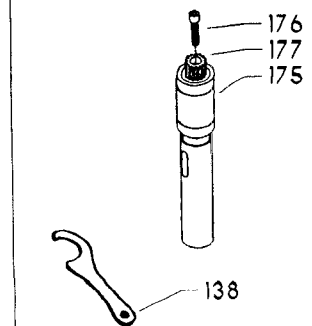

EARLY MODELS ONLY

AVAILABLE AS AN ACCESSORY

Parts List for 17-456 Type 2

Item Number	Part Number	Description	Qty Required
1	000000-00	No Longer Available	1
1	402007520001	WARNING LABEL	1
2	000000-00	No Longer Available	2
2	000000-00	No Longer Available	1
3	901021207504S	MACHINE SCREW	1
4	901064502250S	DRIVE SCREW	2
5	402051370001	NAMEPLATE	1
6	000000-00	No Longer Available	2
7	902012101079	LOCK NUT	4
8	489026-00	HEX NUT	4
9	904010101614S	STEEL WASHER	4
10	000000-00	No Longer Available	2
11	901010600626S	CAP SCREW	2
12	902010101300S	HEX NUT	2
13	904010101620S	WASHER	2
14	401043145010	REAR BRACKET	1
15	402070545001	LOWER GUARD	1
16	901020100506	MACHINE SCREW	2
17	401040145007	FRONT BRACKET	1
18	901010600605	CAP SCREW	1
20	000000-00	No Longer Available	1
21	000000-00	No Longer Available	1
21	49-051	V BELT-REPLACES 501	1
22	000000-00	No Longer Available	1
23	901041500206	SET SCREW	1
24	41-825	HS PULY-7/8B-5ST	1
25	901041500206	SET SCREW	1

Parts List for 17-456 Type 2

Item Number	Part Number	Description	Qty Required
26	904150131024	RET RING	2
27	000000-00	No Longer Available	1
28	1200037	MOTOR PLATE ASSY	1
28	1200040	MOTOR PLATE ASSY	1
29	901110200834S	CARRIAGE BOLT	4
30	902030002951	SPEED NUT	4
31	902010205435S	JAM NUT	1
32	1200035	MOTOR PLATE ASSY	1
33	902040101403	WING NUT	1
34	901010600649S	CAP SCREW	2
35	902030002951	SPEED NUT	2
36	904010101620S	WASHER	4
37	904010101620S	WASHER	1
38	902010101300S	HEX NUT	4
40	402073575022	HEAD ASSY	1
41	402070205005	CAP	1
42	000000-00	No Longer Available	1
43	901010603114	CAP SCREW	1
44	000000-00	No Longer Available	2
45	901041900207S	SET SCREW	1
46	000000-00	No Longer Available	1
47	904070105575	WASHER	1
48	000000-00	No Longer Available	1
49	402070515002	COMPOUND GEAR	1
50	000000-00	No Longer Available	1
51	901041500206	SET SCREW	1
52	901202416107	HEX HD SCR	3