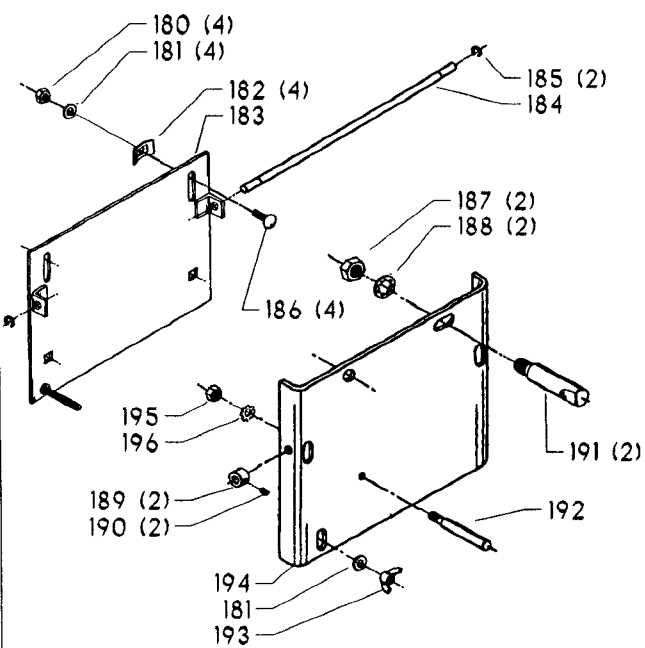

EARLY MODELS ONLY

AVAILABLE AS AN ACCESSORY

Parts List for 17-456 Type 2

Item Number	Part Number	Description	Qty Required
1	000000-00	No Longer Available	1
1	402007520001	WARNING LABEL	1
2	000000-00	No Longer Available	2
2	000000-00	No Longer Available	1
3	901021207504S	MACHINE SCREW	1
4	901064502250S	DRIVE SCREW	2
5	402051370001	NAMEPLATE	1
6	000000-00	No Longer Available	2
7	902012101079	LOCK NUT	4
8	489026-00	HEX NUT	4
9	904010101614S	STEEL WASHER	4
10	000000-00	No Longer Available	2
11	901010600626S	CAP SCREW	2
12	902010101300S	HEX NUT	2
13	904010101620S	WASHER	2
14	401043145010	REAR BRACKET	1
15	402070545001	LOWER GUARD	1
16	901020100506	MACHINE SCREW	2
17	401040145007	FRONT BRACKET	1
18	901010600605	CAP SCREW	1
20	000000-00	No Longer Available	1
21	000000-00	No Longer Available	1
21	49-051	V BELT-REPLACES 501	1
22	000000-00	No Longer Available	1
23	901041500206	SET SCREW	1
24	41-825	HS PULY-7/8B-5ST	1
25	901041500206	SET SCREW	1

Parts List for 17-456 Type 2

Item Number	Part Number	Description	Qty Required
26	904150131024	RET RING	2
27	000000-00	No Longer Available	1
28	1200037	MOTOR PLATE ASSY	1
28	1200040	MOTOR PLATE ASSY	1
29	901110200834S	CARRIAGE BOLT	4
30	902030002951	SPEED NUT	4
31	902010205435S	JAM NUT	1
32	1200035	MOTOR PLATE ASSY	1
33	902040101403	WING NUT	1
34	901010600649S	CAP SCREW	2
35	902030002951	SPEED NUT	2
36	904010101620S	WASHER	4
37	904010101620S	WASHER	1
38	902010101300S	HEX NUT	4
40	402073575022	HEAD ASSY	1
41	402070205005	CAP	1
42	000000-00	No Longer Available	1
43	901010603114	CAP SCREW	1
44	000000-00	No Longer Available	2
45	901041900207S	SET SCREW	1
46	000000-00	No Longer Available	1
47	904070105575	WASHER	1
48	000000-00	No Longer Available	1
49	402070515002	COMPOUND GEAR	1
50	000000-00	No Longer Available	1
51	901041500206	SET SCREW	1
52	901202416107	HEX HD SCR	3